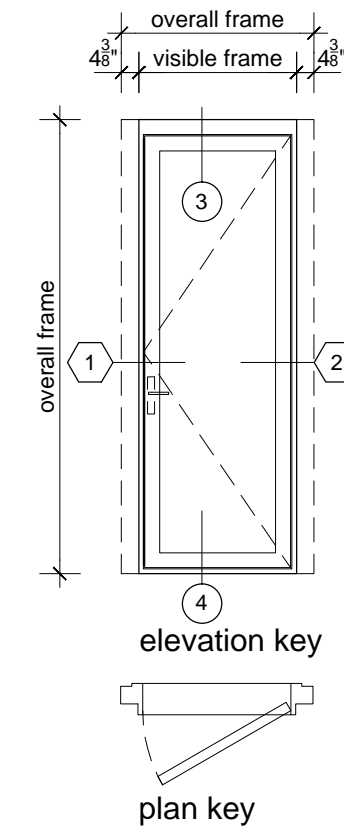

3. head detail

4. sill detail

1. jamb detail

2. jamb detail

	201 series
overall frame height	6'6 1/4" [1987] - 9'5 1/2" [2884]
overall frame width	2'10 1/4" [871] - 4'8 7/8" [1446]
visible frame width	2'1 5/8" [651] - 4'1 1/4" [1226]
door panel height	6'5 5/8" [1846] - 9' [2743]
door panel width	1'10 5/8" [575] - 3'9 1/4" [1150]

- 1 screen/shade box
- 2 door panel stile
- 3 glazing
- 4 top rail
- 5 bottom rail
- 6 screen stile
- 7 screen/blind
- 8 lever handle
- 9 pivot

legend