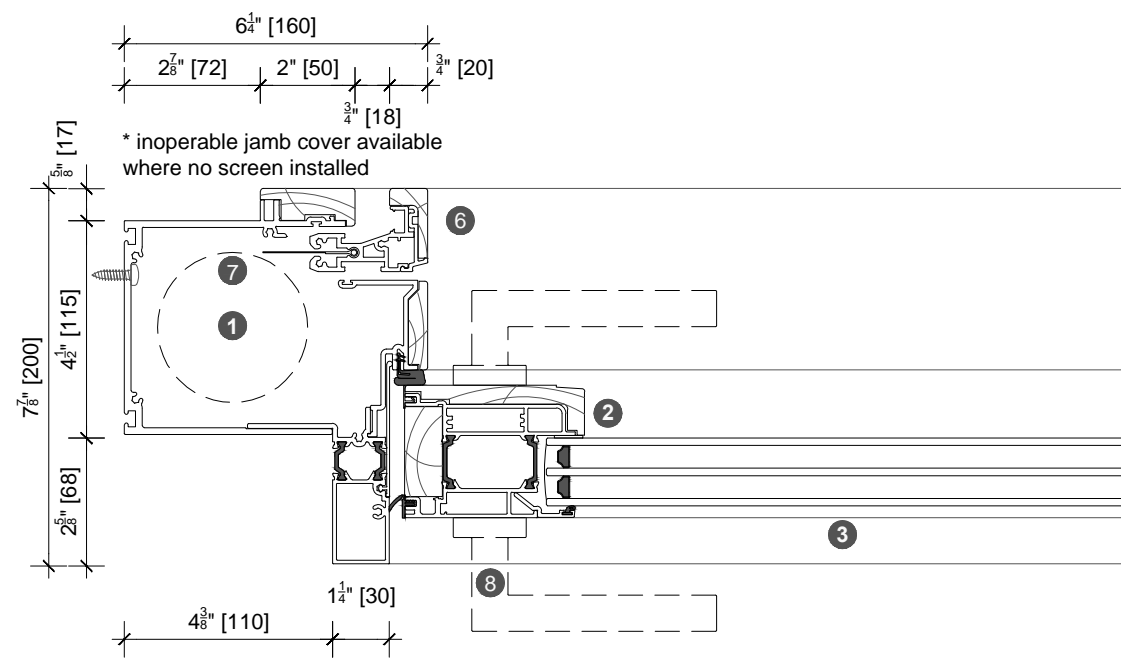

3. head detail

4. sill detail

1. jamb detail

2. jamb detail

	201 series
overall frame height	6'6 1/4" [1987] - 9'5 1/2" [2884]
overall frame width	2'10 1/4" [871] - 4'8 7/8" [1446]
visible frame width	2'1 5/8" [651] - 4'1 1/4" [1226]
door panel height	6'5 5/8" [1846] - 9' [2743]
door panel width	1'10 5/8" [575] - 3'9 1/4" [1150]

- 1 screen/shade box
- 2 door panel stile
- 3 glazing
- 4 top rail
- 5 bottom rail
- 6 screen stile
- 7 screen/blind
- 8 lever handle
- 9 pivot

legend