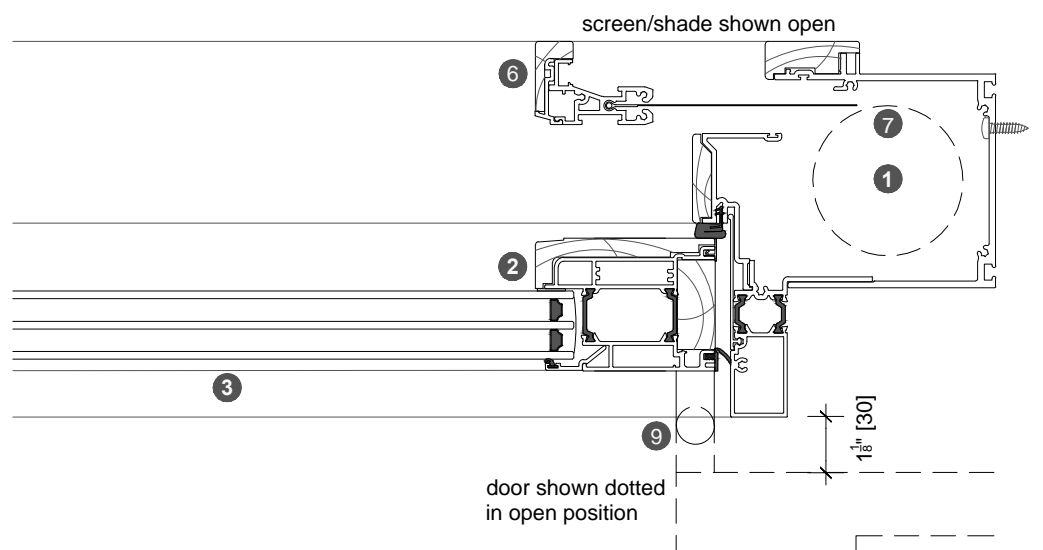

3. head detail

4. sill detail

1. jamb detail

2. jamb detail

	201 series
overall frame height	6'6 1/4" [1987] - 9'5 1/2" [2884]
overall frame width	2'10 1/4" [871] - 4'8 7/8" [1446]
visible frame width	2'1 5/8" [651] - 4'1 1/4" [1226]
door panel height	6'5 5/8" [1846] - 9' [2743]
door panel width	1'10 5/8" [575] - 3'9 1/4" [1150]

- 1 screen/shade box
- 2 door panel stile
- 3 glazing
- 4 top rail
- 5 bottom rail
- 6 screen stile
- 7 screen/blind
- 8 lever handle
- 9 pivot

legend