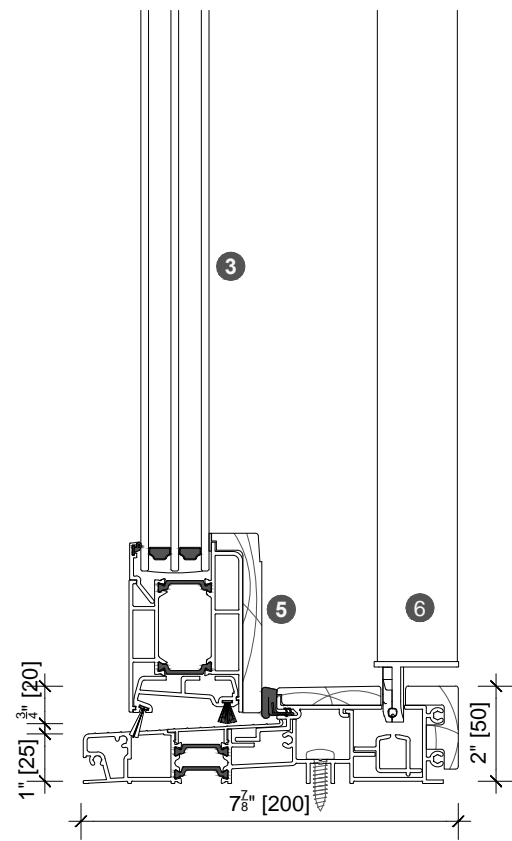

3. head detail

4. sill detail

1. jamb detail

2. jamb detail

	201 series
overall frame height	6'6 1/4" [1987] - 9'5 1/2" [2884]
overall frame width	2'10 1/4" [871] - 4'8 7/8" [1446]
visible frame width	2'1 5/8" [651] - 4'1 1/4" [1226]
door panel height	6'5 5/8" [1846] - 9' [2743]
door panel width	1'10 5/8" [575] - 3'9 1/4" [1150]

- 1 screen/shade box
- 2 door panel stile
- 3 glazing
- 4 top rail
- 5 bottom rail
- 6 screen stile
- 7 screen/blind
- 8 lever handle
- 9 pivot

legend