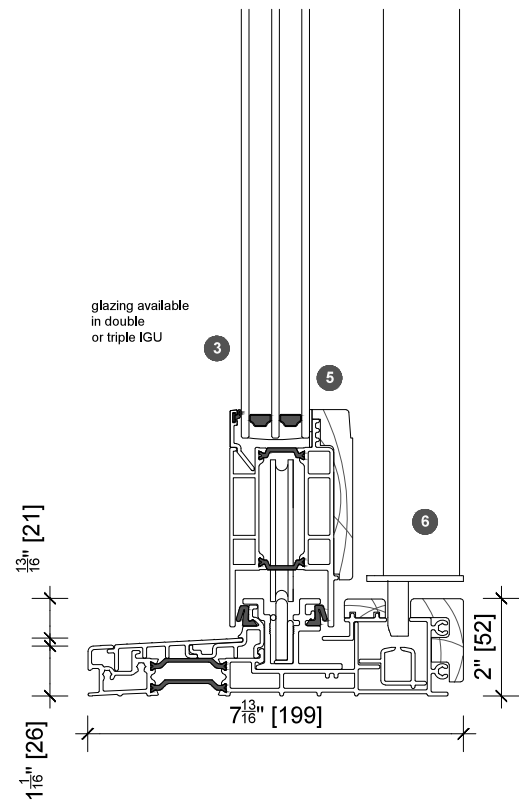

4. head detail

5. sill detail

elevation key

plan key

- 1 screen/shade box
- 2 door panel stile
- 3 glazing
- 4 top rail
- 5 bottom rail
- 6 screen stile
- 7 screen/blind

legend

1. jamb detail

2. mullion detail

3. jamb detail