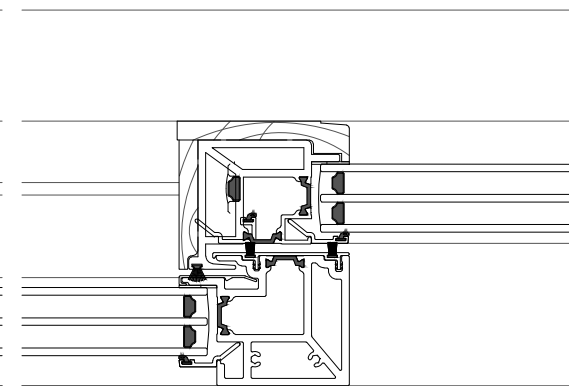

4. head detail

5. sill detail

elevation key

plan key

- 1 screen/shade box
- 2 door panel stile
- 3 glazing
- 4 top rail
- 5 bottom rail
- 6 screen stile
- 7 screen/blind

legend

1. jamb detail

2. mullion detail

3. jamb detail