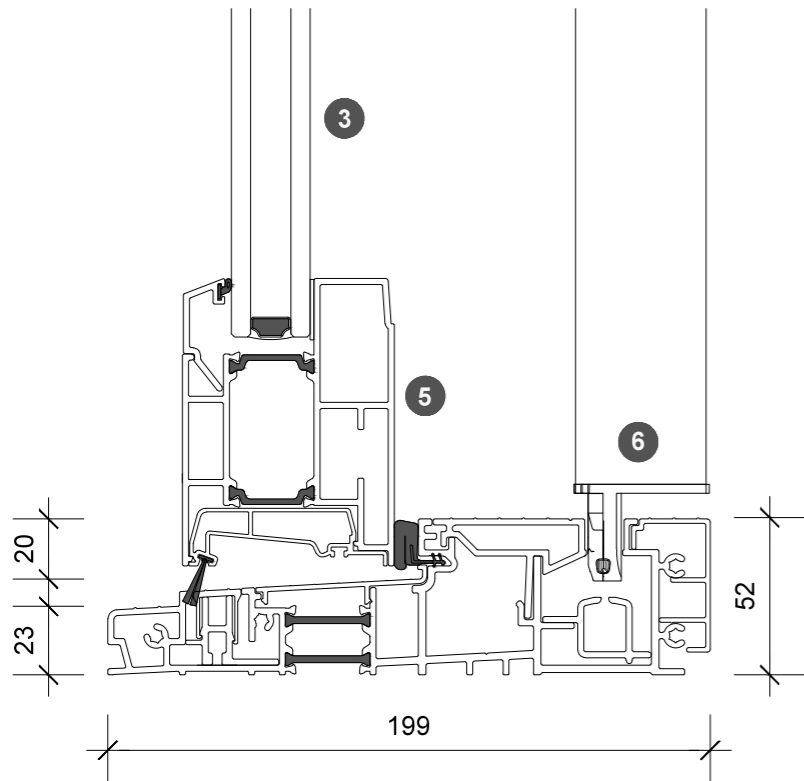

3. head detail

4. sill detail

1. jamb detail

elevation key

plan key

- 1 screen/shade box
- 2 door panel stile
- 3 glazing
- 4 top rail
- 5 bottom rail
- 6 screen stile
- 7 screen/blind
- 8 lever handle
- 9 pivot

legend

2. jamb detail