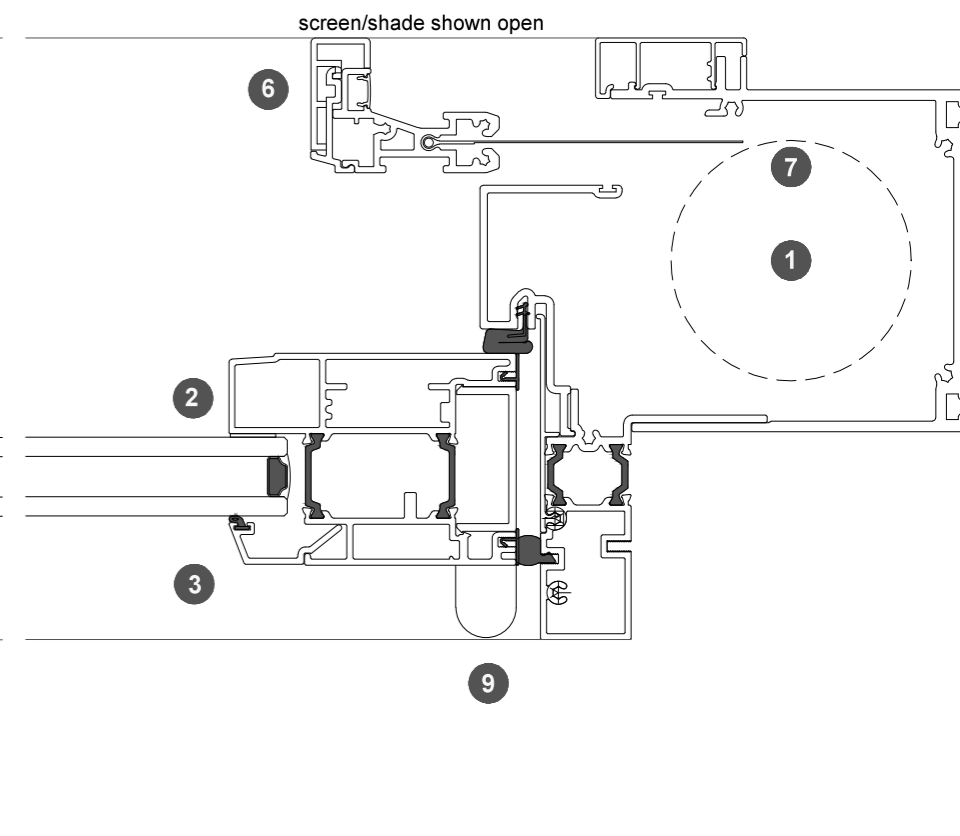

3. head detail

4. sill detail

1. jamb detail

elevation key

plan key

- 1 screen/shade box
- 2 door panel stile
- 3 glazing
- 4 top rail
- 5 bottom rail
- 6 screen stile
- 7 screen/blind
- 8 lever handle
- 9 pivot

legend

2. jamb detail