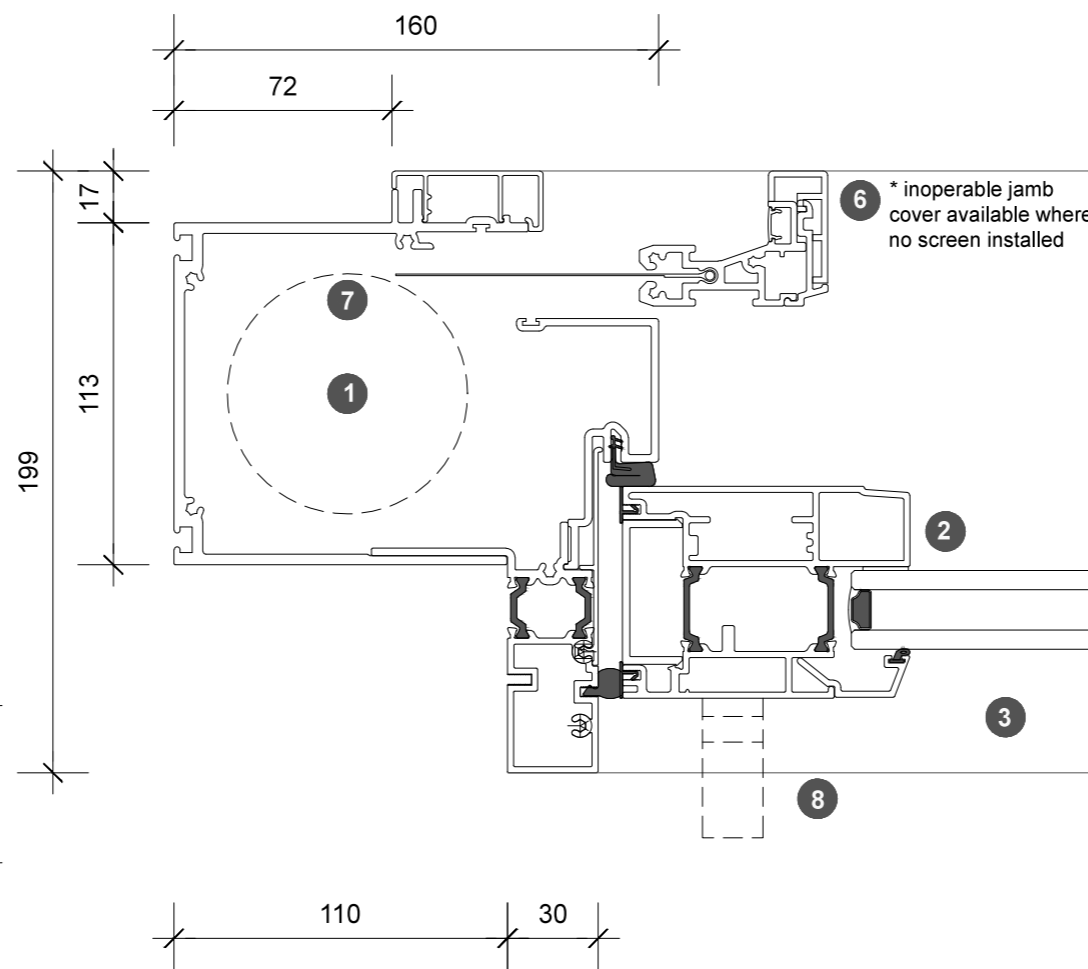

3. head detail

4. sill detail

1. jamb detail

elevation key

plan key

- 1 screen/shade box
- 2 door panel stile
- 3 glazing
- 4 top rail
- 5 bottom rail
- 6 screen stile
- 7 screen/blind
- 8 lever handle
- 9 pivot

legend

2. jamb detail