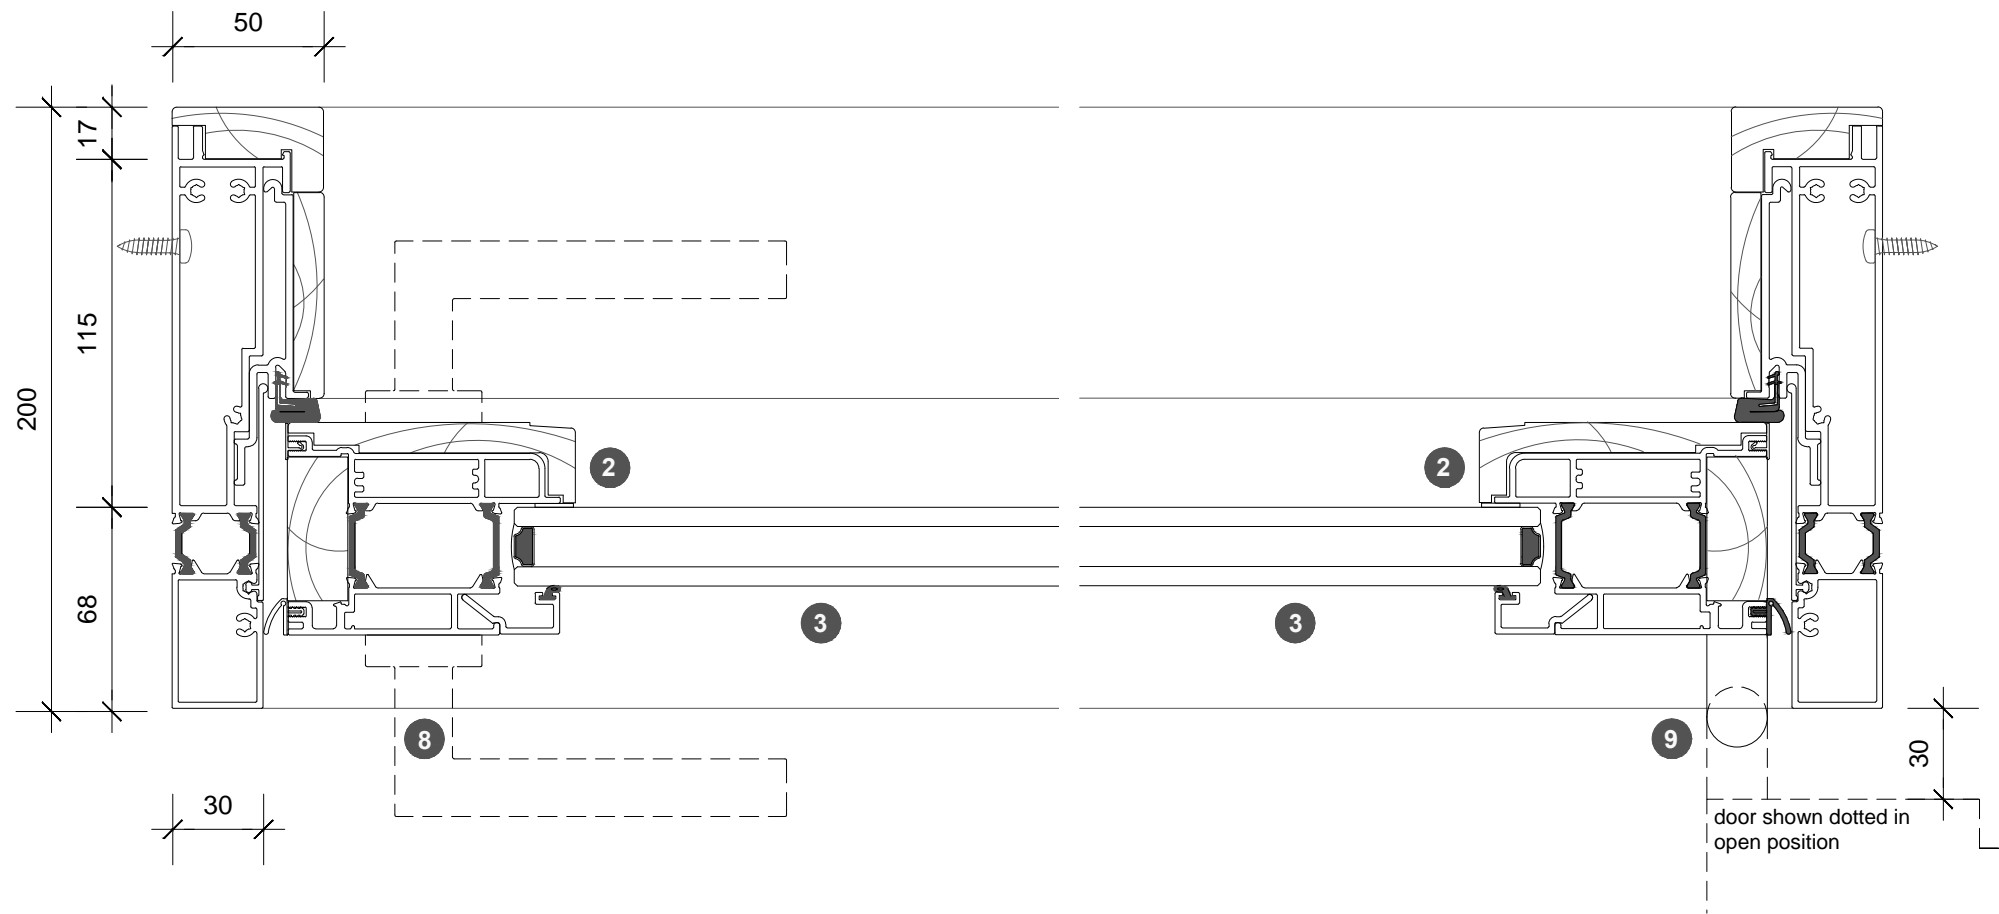

3. head detail

4. sill detail

1. jamb detail

2. jamb detail

	101 series
overall frame height	1987 - 2884
overall frame width	651 - 1226
visible frame width	651 - 1226
door panel height	1846 - 2743
door panel width	575 - 1150

- 1 screen/blind box
- 2 door panel stile
- 3 glazing
- 4 top rail
- 5 bottom rail
- 6 screen stile
- 7 screen/blind
- 8 lever handle
- 9 pivot

elevation key

plan key

legend