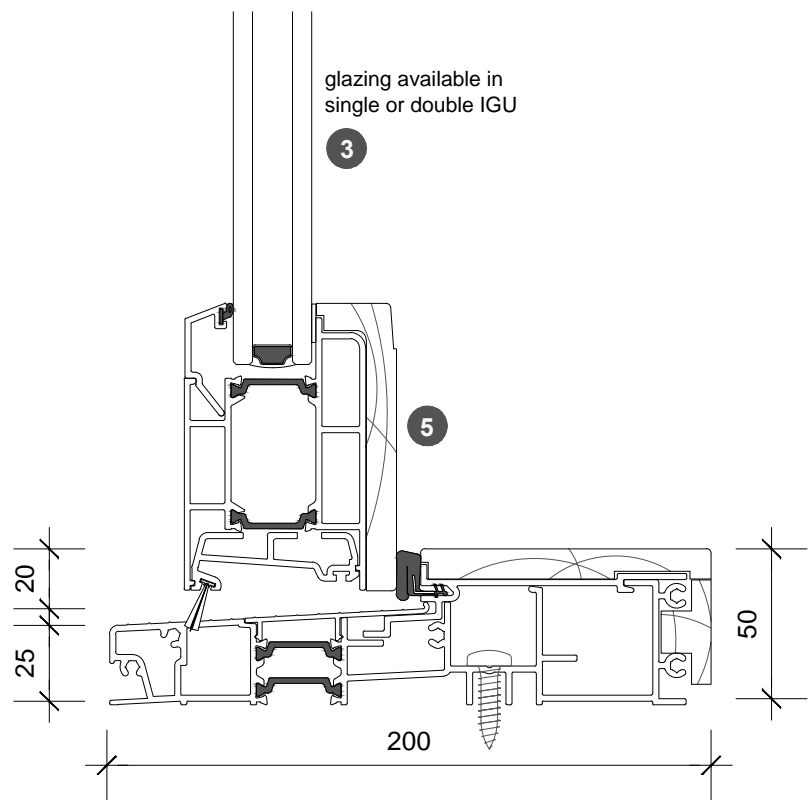

3. head detail

4. sill detail

1. jamb detail

2. jamb detail

	101 series
overall frame height	1987 - 2884
overall frame width	651 - 1226
visible frame width	651 - 1226
door panel height	1846 - 2743
door panel width	575 - 1150

- 1 screen/blind box
- 2 door panel stile
- 3 glazing
- 4 top rail
- 5 bottom rail
- 6 screen stile
- 7 screen/blind
- 8 lever handle
- 9 pivot

elevation key

plan key

legend