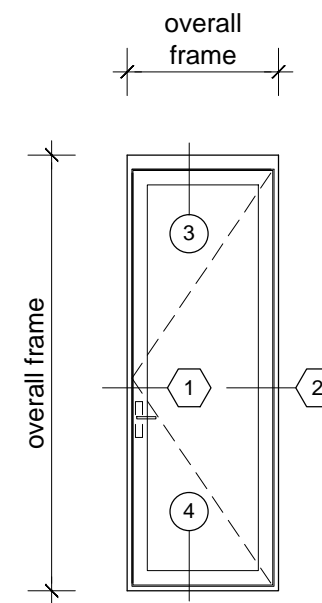

3. head detail

4. sill detail

1. jamb detail

2. jamb detail

	101 series
overall frame height	1987 - 2884
overall frame width	651 - 1226
visible frame width	651 - 1226
door panel height	1846 - 2743
door panel width	575 - 1150

- 1 screen/blind box
- 2 door panel stile
- 3 glazing
- 4 top rail
- 5 bottom rail
- 6 screen stile
- 7 screen/blind
- 8 lever handle
- 9 pivot

elevation key

plan key

legend