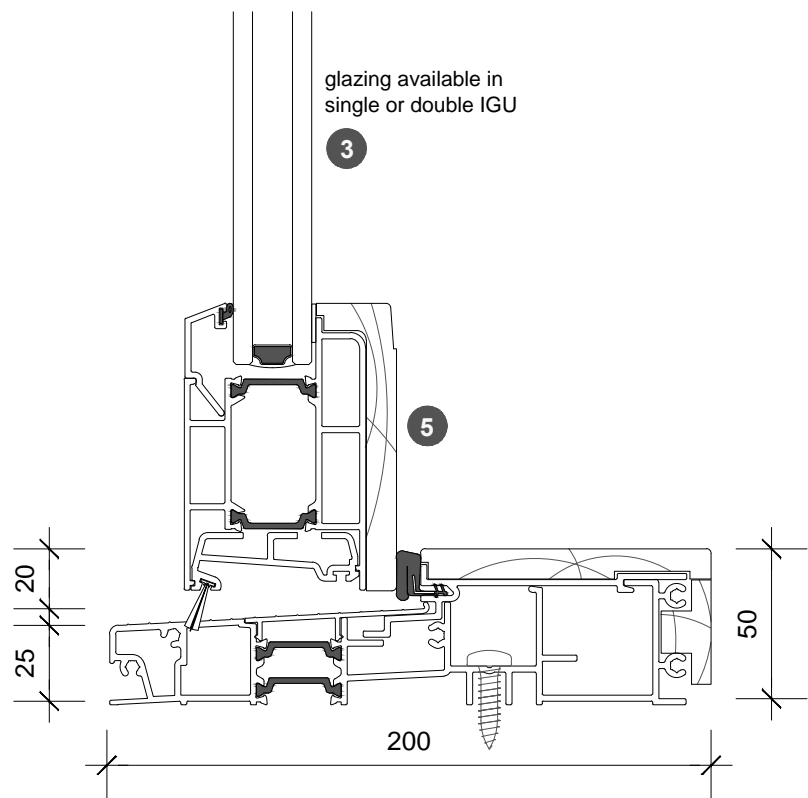

3. head detail

4. sill detail

1. jamb detail

2. jamb detail

	103 series
overall frame height	1987 - 2884
overall frame width	1224 - 2124
visible frame width	1224 - 2124
door panel height	1846 - 2743
door panel width	575 - 1000

- 1 screen/blind box
- 2 door panel stile
- 3 glazing
- 4 top rail
- 5 bottom rail
- 6 screen stile
- 7 screen/blind
- 8 lever handle
- 9 pivot

legend