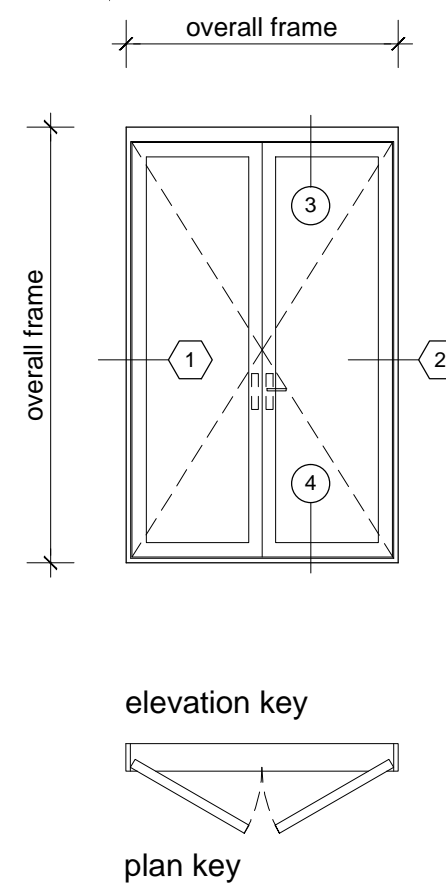

3. head detail

4. sill detail

1. jamb detail

2. jamb detail

	103 series
overall frame height	1987 - 2884
overall frame width	1224 - 2124
visible frame width	1224 - 2124
door panel height	1846 - 2743
door panel width	575 - 1000

- 1 screen/blind box
- 2 door panel stile
- 3 glazing
- 4 top rail
- 5 bottom rail
- 6 screen stile
- 7 screen/blind
- 8 lever handle
- 9 pivot

legend