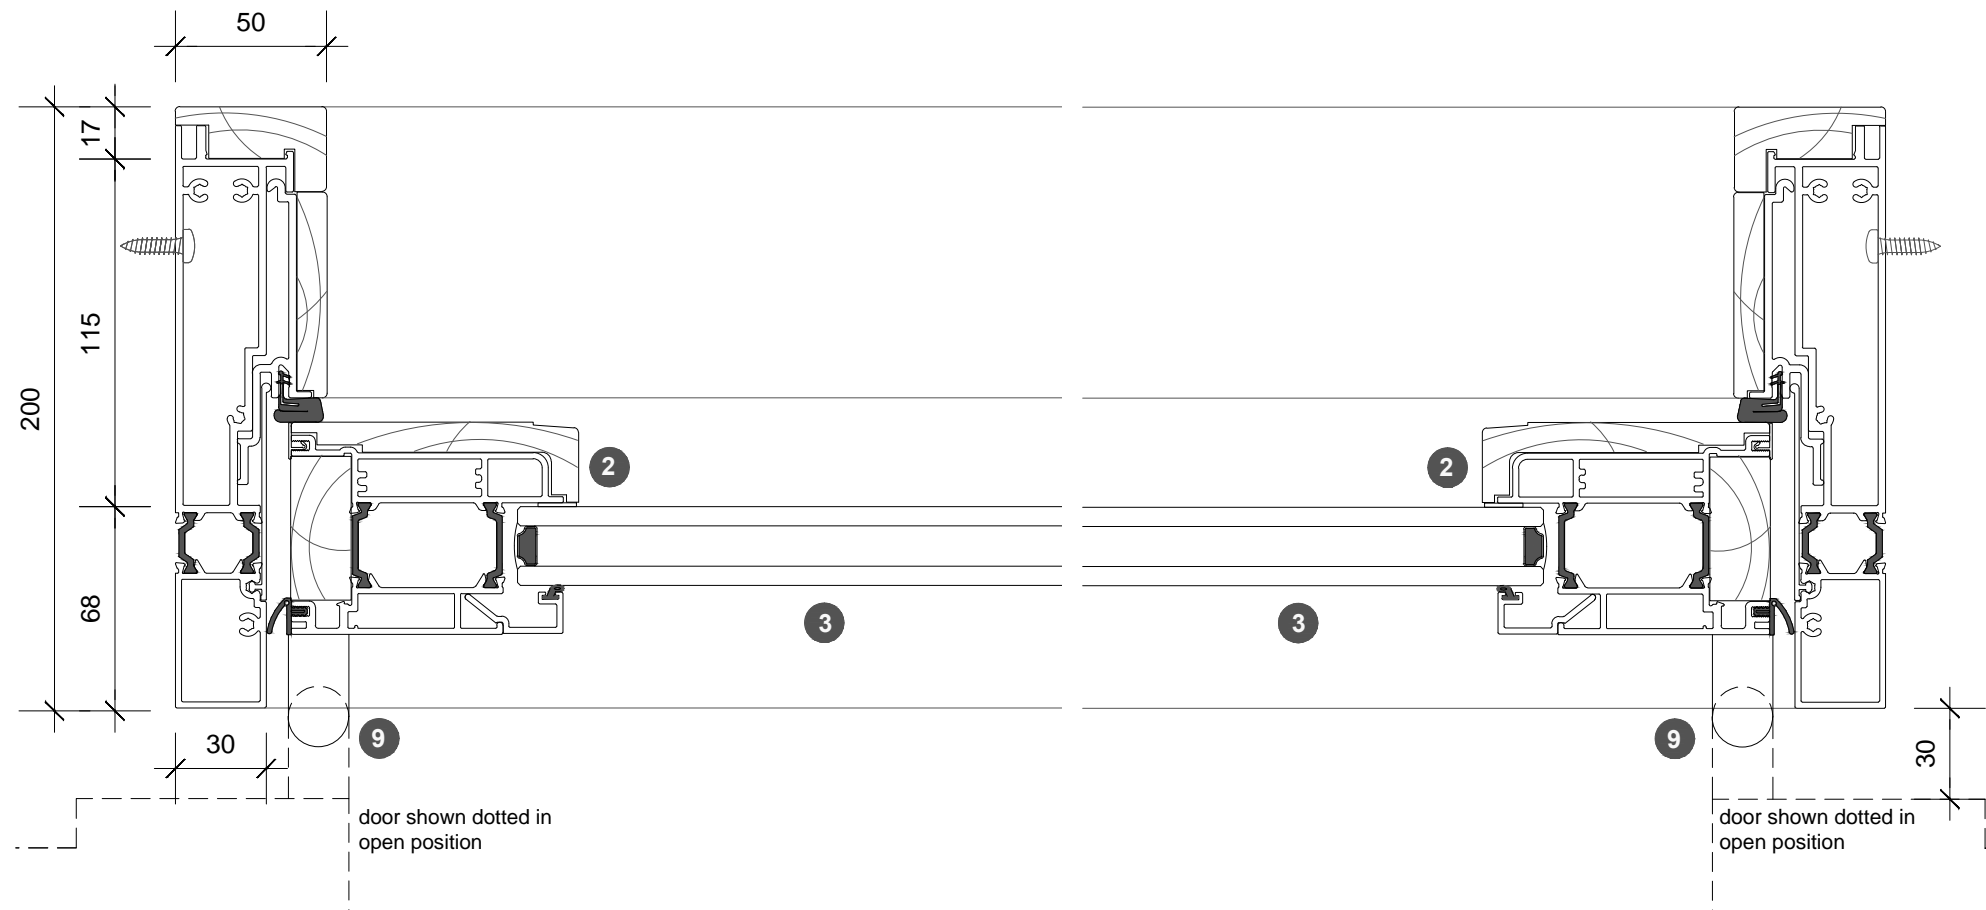

3. head detail

4. sill detail

1. jamb detail

2. jamb detail

	103 series
overall frame height	1987 - 2884
overall frame width	1224 - 2124
visible frame width	1224 - 2124
door panel height	1846 - 2743
door panel width	575 - 1000

- 1 screen/blind box
- 2 door panel stile
- 3 glazing
- 4 top rail
- 5 bottom rail
- 6 screen stile
- 7 screen/blind
- 8 lever handle
- 9 pivot

legend