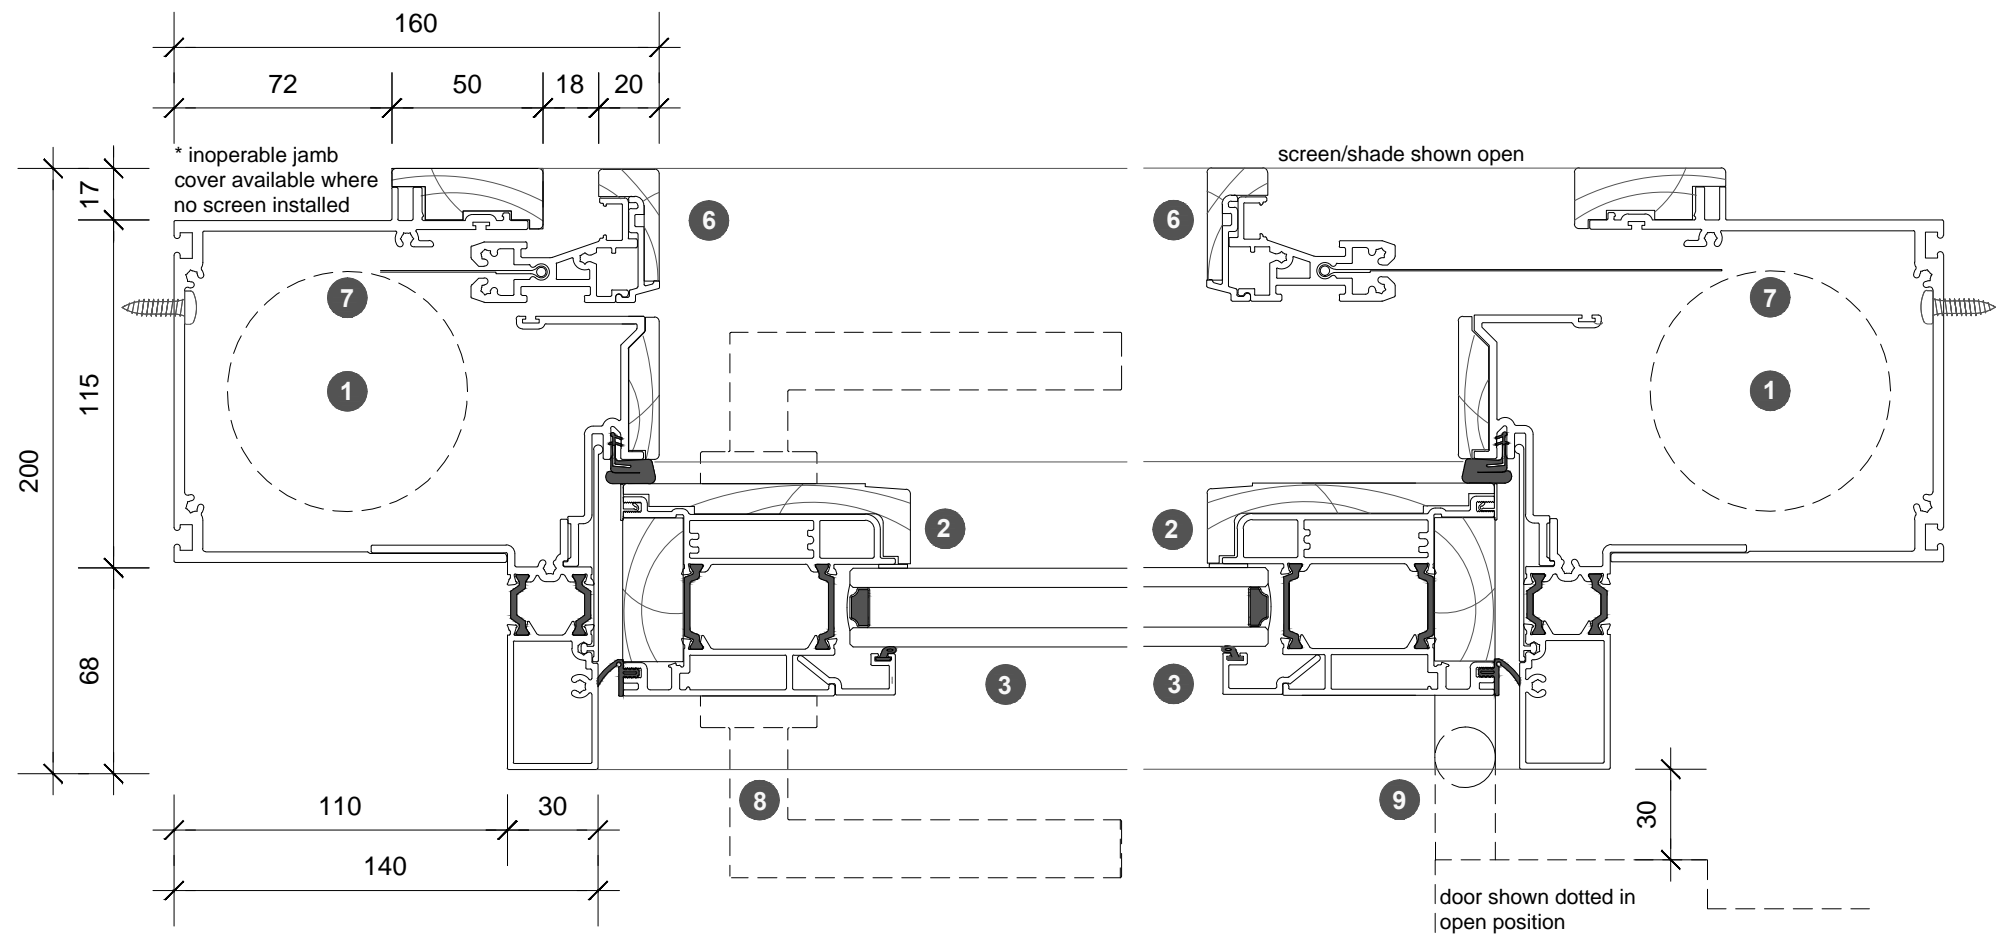

3. head detail

4. sill detail

	201 series
overall frame height	1987 - 2884
overall frame width	871 - 1446
visible frame width	651 - 1226
door panel height	1846 - 2743
door panel width	575 - 1150

- 1 screen/blind box
- 2 door panel stile
- 3 glazing
- 4 top rail
- 5 bottom rail
- 6 screen stile
- 7 screen/blind
- 8 lever handle
- 9 pivot

1. jamb detail

2. jamb detail