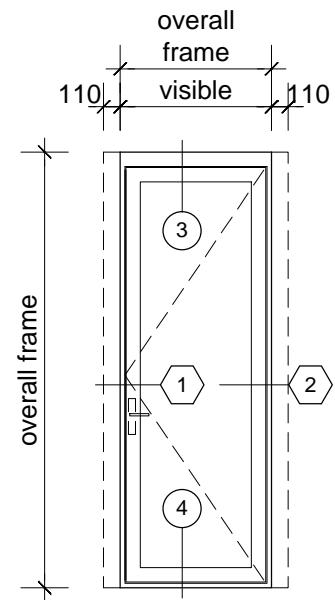

3. head detail

4. sill detail

	201 series
overall frame height	1987 - 2884
overall frame width	871 - 1446
visible frame width	651 - 1226
door panel height	1846 - 2743
door panel width	575 - 1150

- 1 screen/blind box
- 2 door panel stile
- 3 glazing
- 4 top rail
- 5 bottom rail
- 6 screen stile
- 7 screen/blind
- 8 lever handle
- 9 pivot

1. jamb detail

2. jamb detail