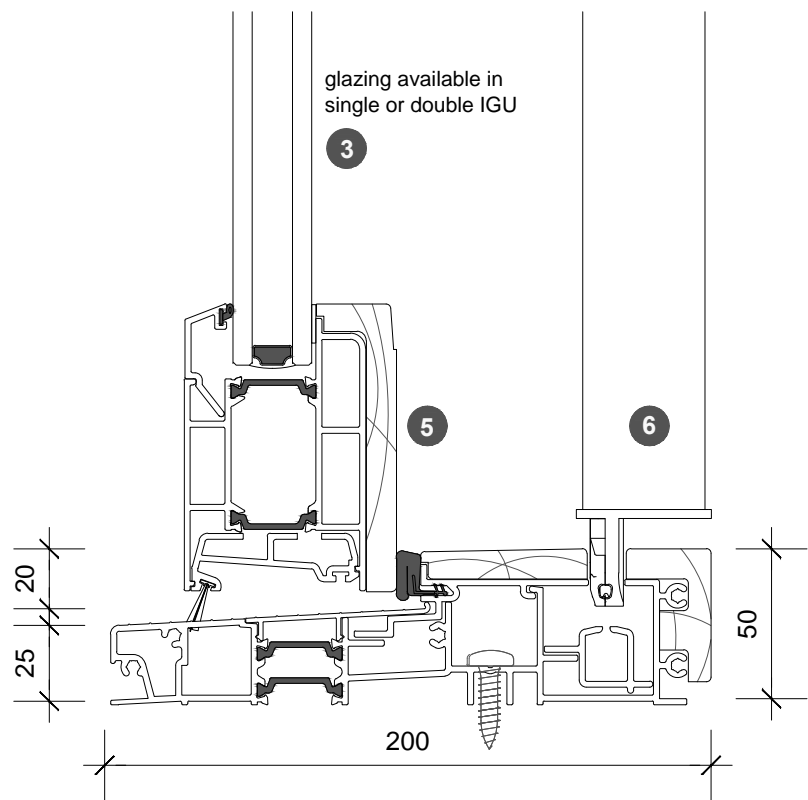

3. head detail

4. sill detail

	201 series
overall frame height	1987 - 2884
overall frame width	871 - 1446
visible frame width	651 - 1226
door panel height	1846 - 2743
door panel width	575 - 1150

- 1 screen/blind box
- 2 door panel stile
- 3 glazing
- 4 top rail
- 5 bottom rail
- 6 screen stile
- 7 screen/blind
- 8 lever handle
- 9 pivot

1. jamb detail

2. jamb detail