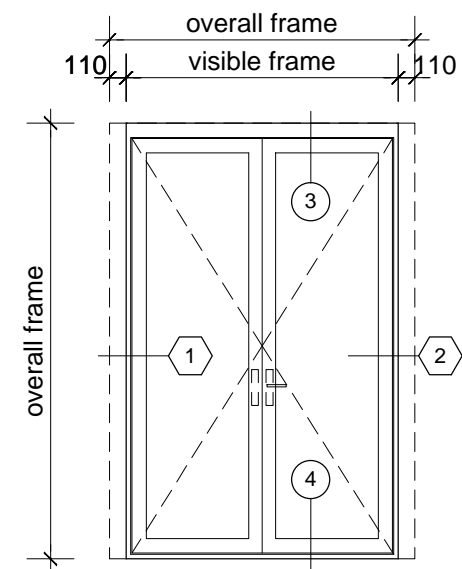

3. head detail

4. sill detail

203 series	
overall frame height	1987 - 2884
overall frame width	1444 - 2334
visible frame width	1224 - 2114
door panel height	1846 - 2743
door panel width	575 - 1000

- 1 screen/blind box
- 2 door panel stile
- 3 glazing
- 4 top rail
- 5 bottom rail
- 6 screen stile
- 7 screen/blind
- 8 lever handle
- 9 pivot

elevation key

legend

plan key

1. jamb detail

2. jamb detail