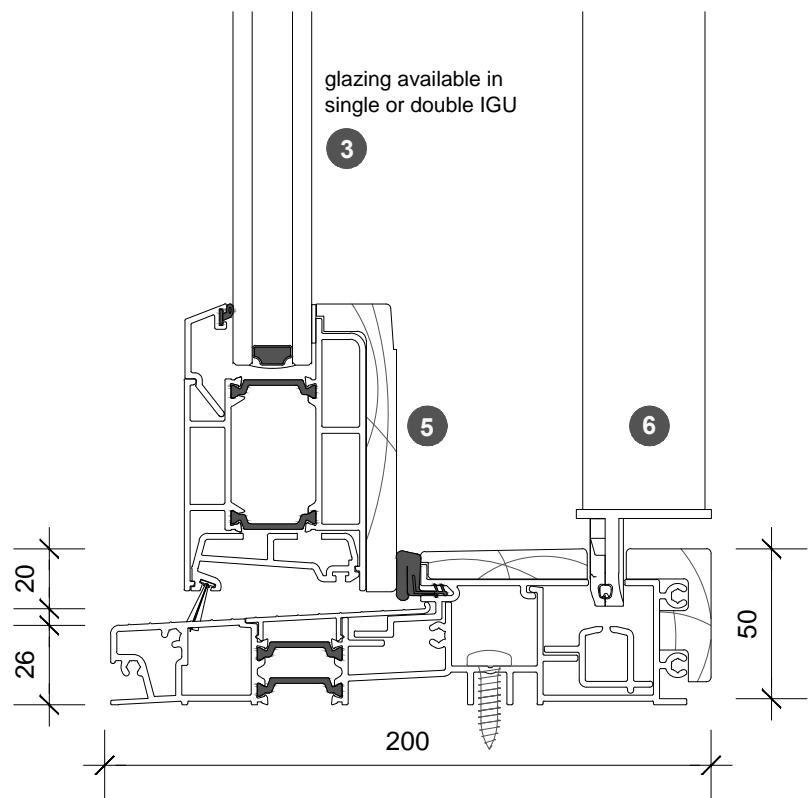

3. head detail

4. sill detail

203 series	
overall frame height	1987 - 2884
overall frame width	1444 - 2334
visible frame width	1224 - 2114
door panel height	1846 - 2743
door panel width	575 - 1000

- 1 screen/blind box
- 2 door panel stile
- 3 glazing
- 4 top rail
- 5 bottom rail
- 6 screen stile
- 7 screen/blind
- 8 lever handle
- 9 pivot

elevation key

legend

plan key

1. jamb detail

2. jamb detail