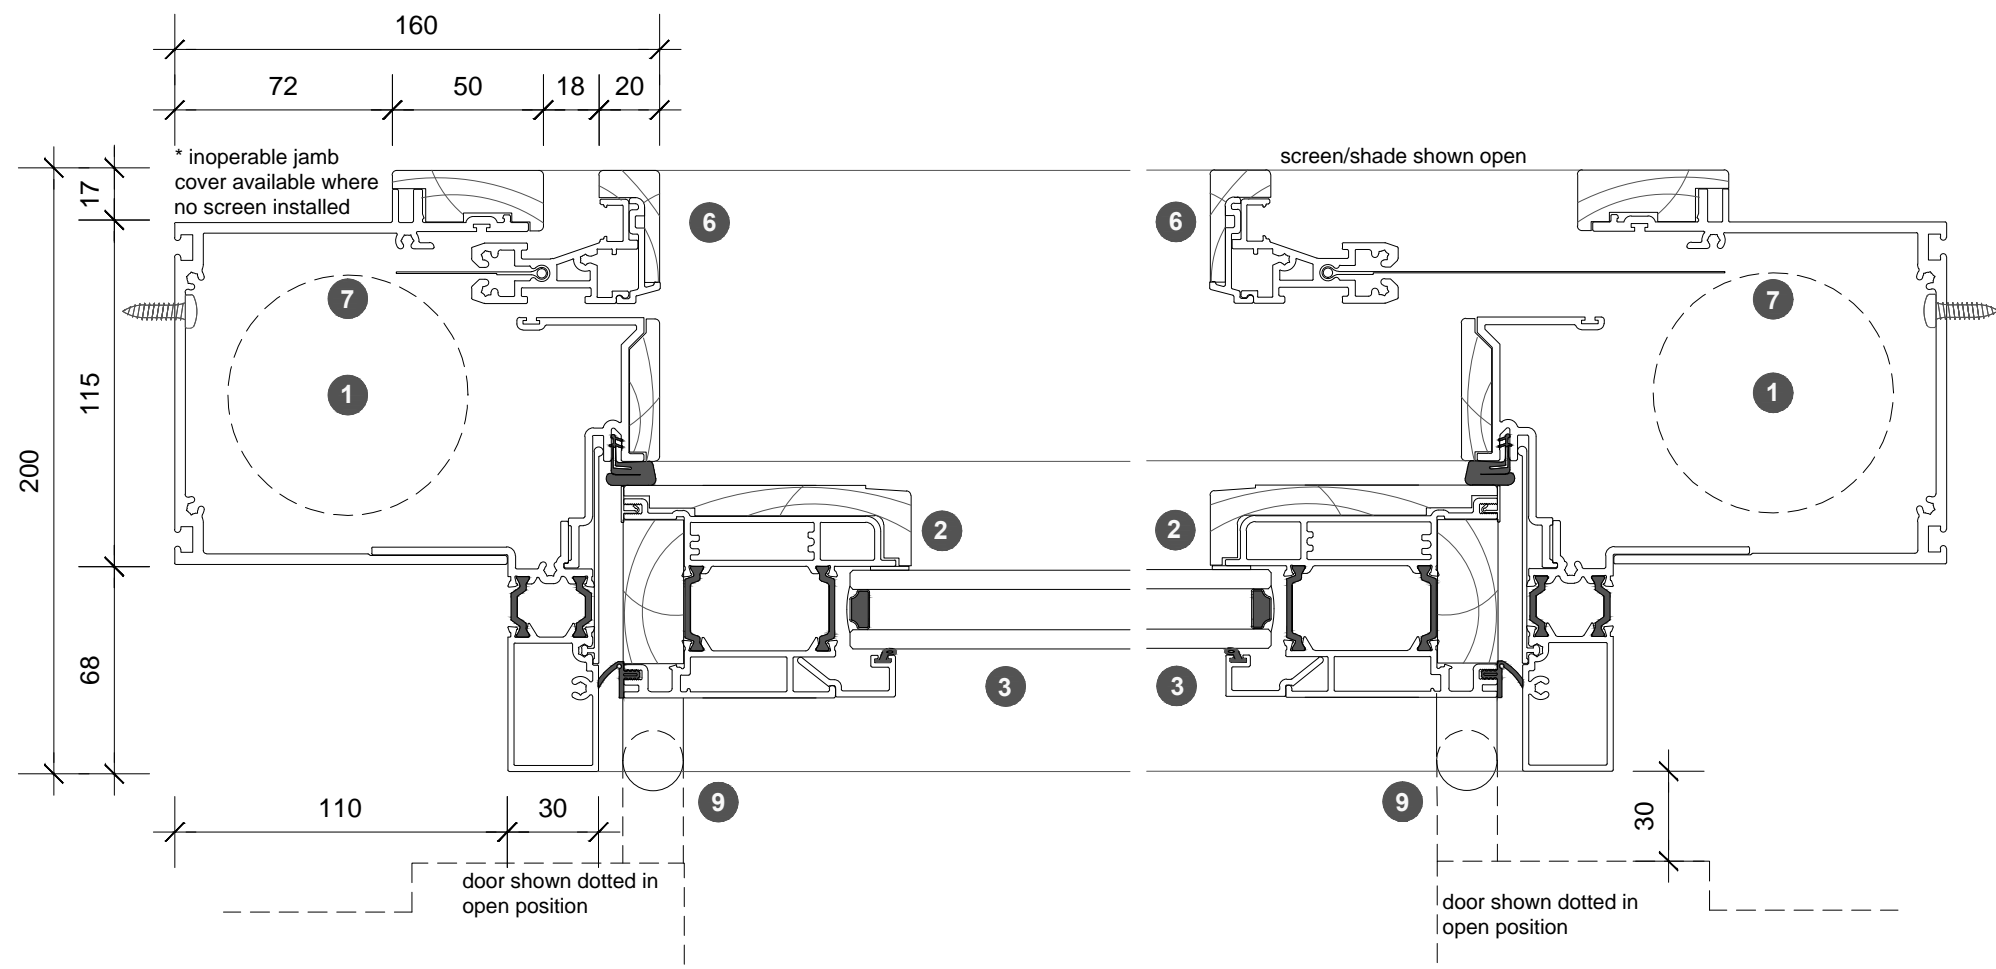

3. head detail

4. sill detail

203 series	
overall frame height	1987 - 2884
overall frame width	1444 - 2334
visible frame width	1224 - 2114
door panel height	1846 - 2743
door panel width	575 - 1000

- 1 screen/blind box
- 2 door panel stile
- 3 glazing
- 4 top rail
- 5 bottom rail
- 6 screen stile
- 7 screen/blind
- 8 lever handle
- 9 pivot

elevation key

legend

plan key

1. jamb detail

2. jamb detail