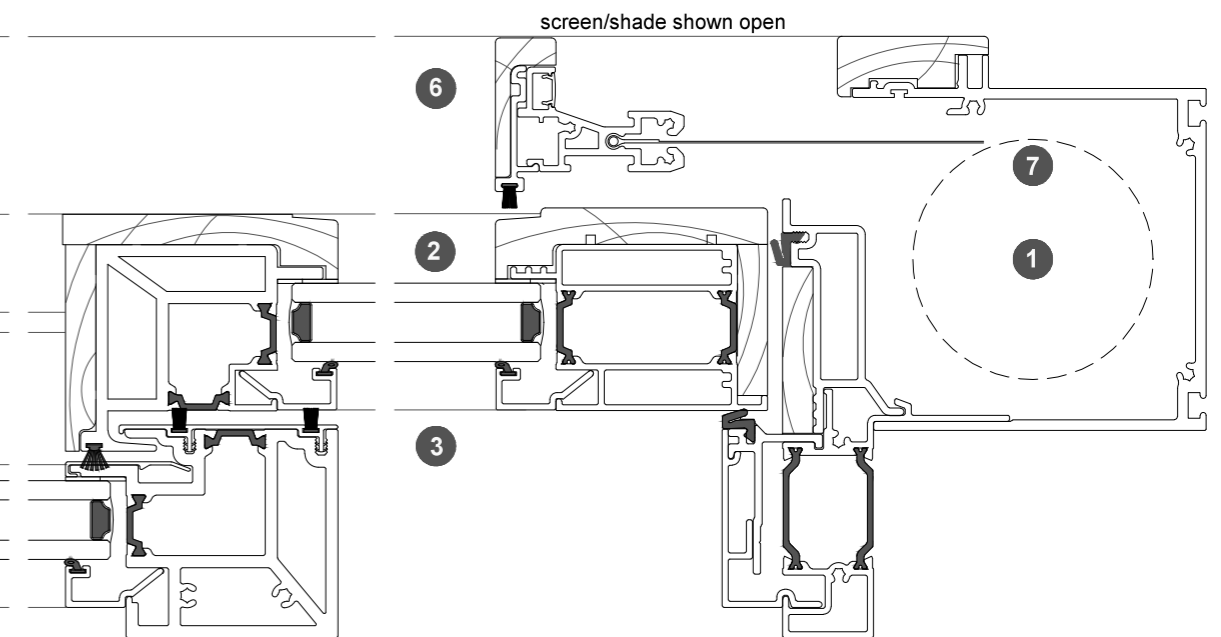

4. head detail

5. sill detail

1. jamb detail

- 1 screen/blind box
- 2 door panel stile
- 3 glazing
- 4 top rail
- 5 bottom rail
- 6 screen stile
- 7 screen/blind
- 8 lever handle
- 9 pivot

legend

elevation key

plan key

2. meeting stile

3. jamb detail