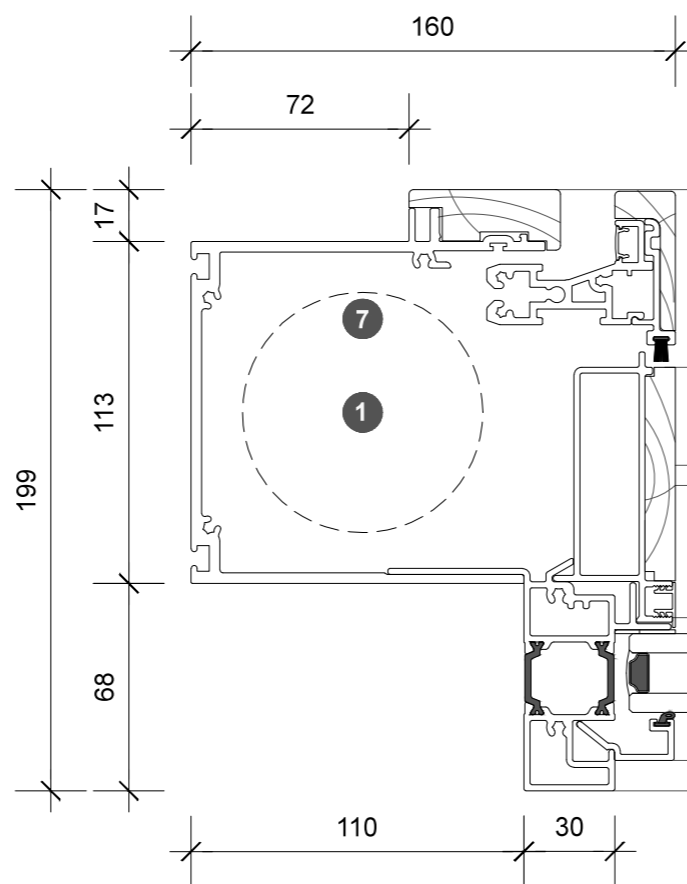

4. head detail

5. sill detail

1. jamb detail

- 1 screen/blind box
- 2 door panel stile
- 3 glazing
- 4 top rail
- 5 bottom rail
- 6 screen stile
- 7 screen/blind
- 8 lever handle
- 9 pivot

legend

elevation key

plan key

2. meeting stile

3. jamb detail