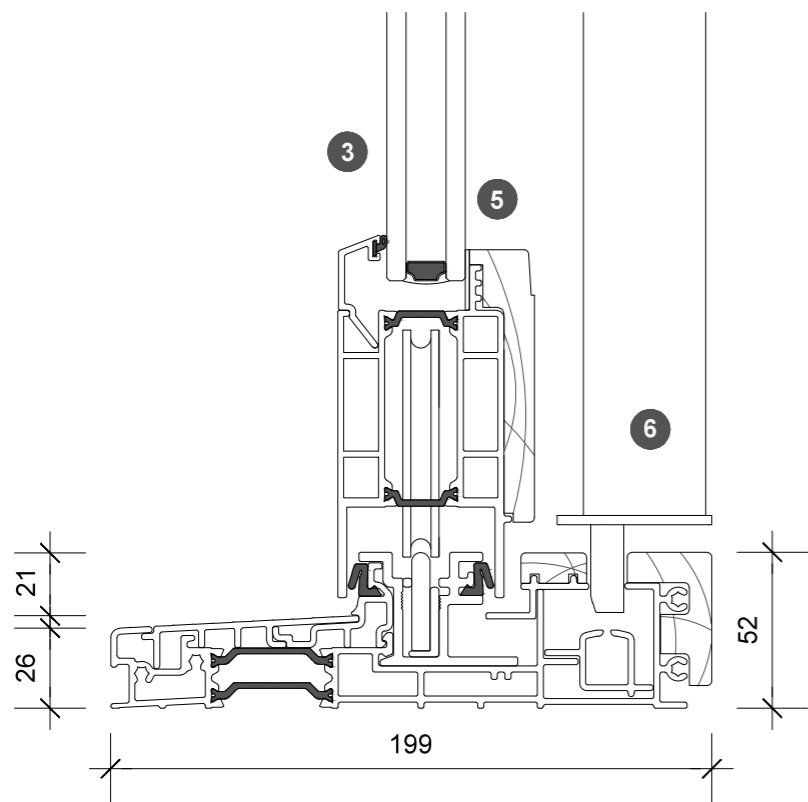

4. head detail

5. sill detail

1. jamb detail

- 1 screen/blind box
- 2 door panel stile
- 3 glazing
- 4 top rail
- 5 bottom rail
- 6 screen stile
- 7 screen/blind
- 8 lever handle
- 9 pivot

legend

elevation key

plan key

2. meeting stile

3. jamb detail