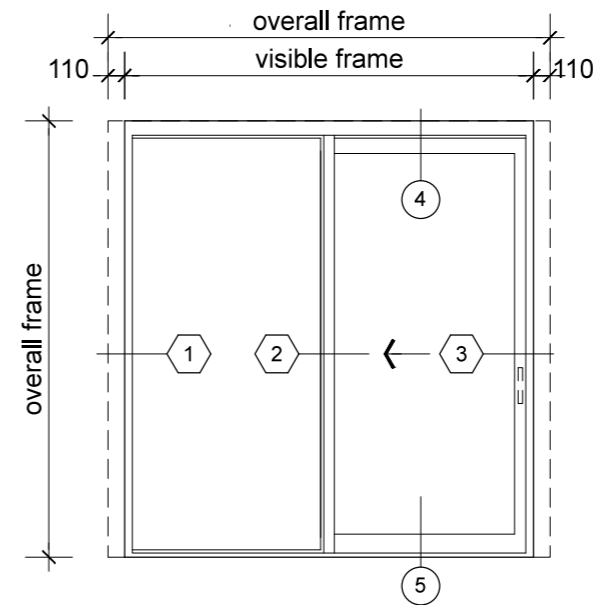

4. head detail

5. sill detail

1. jamb detail

- 1 screen/blind box
- 2 door panel stile
- 3 glazing
- 4 top rail
- 5 bottom rail
- 6 screen stile
- 7 screen/blind
- 8 lever handle
- 9 pivot

legend

elevation key

plan key

2. meeting stile

3. jamb detail