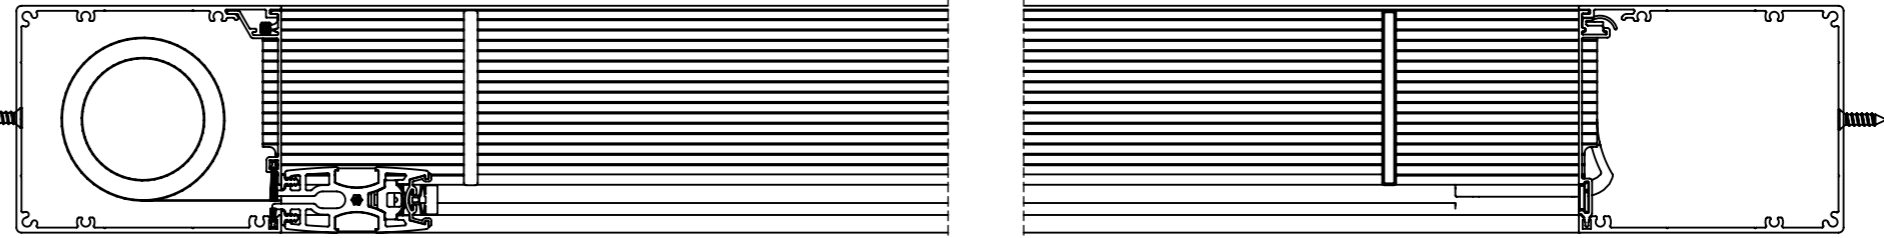

Note: All installation screws to be placed at max 600mm centres.

Countersunk screws only to avoid damage to the screen

SECTION B-B  
SCALE 1 : 3

No installation screws in shaded area

SECTION A-A  
SCALE 1 : 3