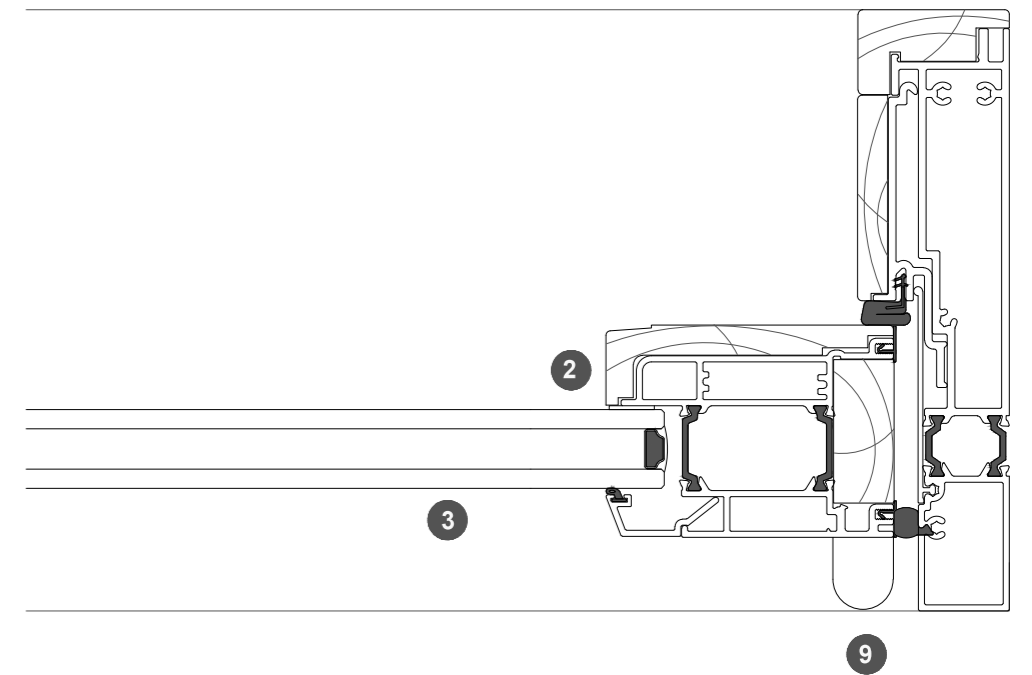

3. head detail

4. sill detail

1. jamb detail

elevation key

plan key

- 1 screen/shade box
- 2 door panel stile
- 3 glazing
- 4 top rail
- 5 bottom rail
- 6 screen stile
- 7 screen/blind
- 8 lever handle
- 9 pivot

legend

2. jamb detail