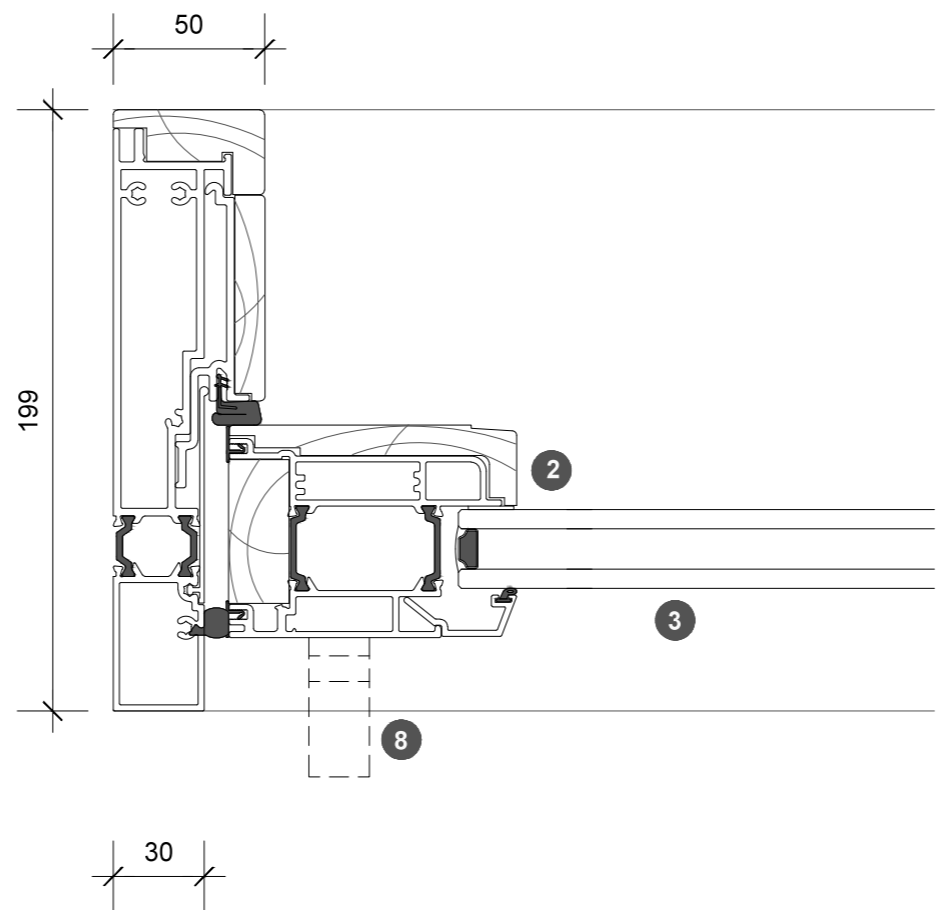

3. head detail

4. sill detail

1. jamb detail

elevation key

plan key

- 1 screen/shade box
- 2 door panel stile
- 3 glazing
- 4 top rail
- 5 bottom rail
- 6 screen stile
- 7 screen/blind
- 8 lever handle
- 9 pivot

legend

2. jamb detail