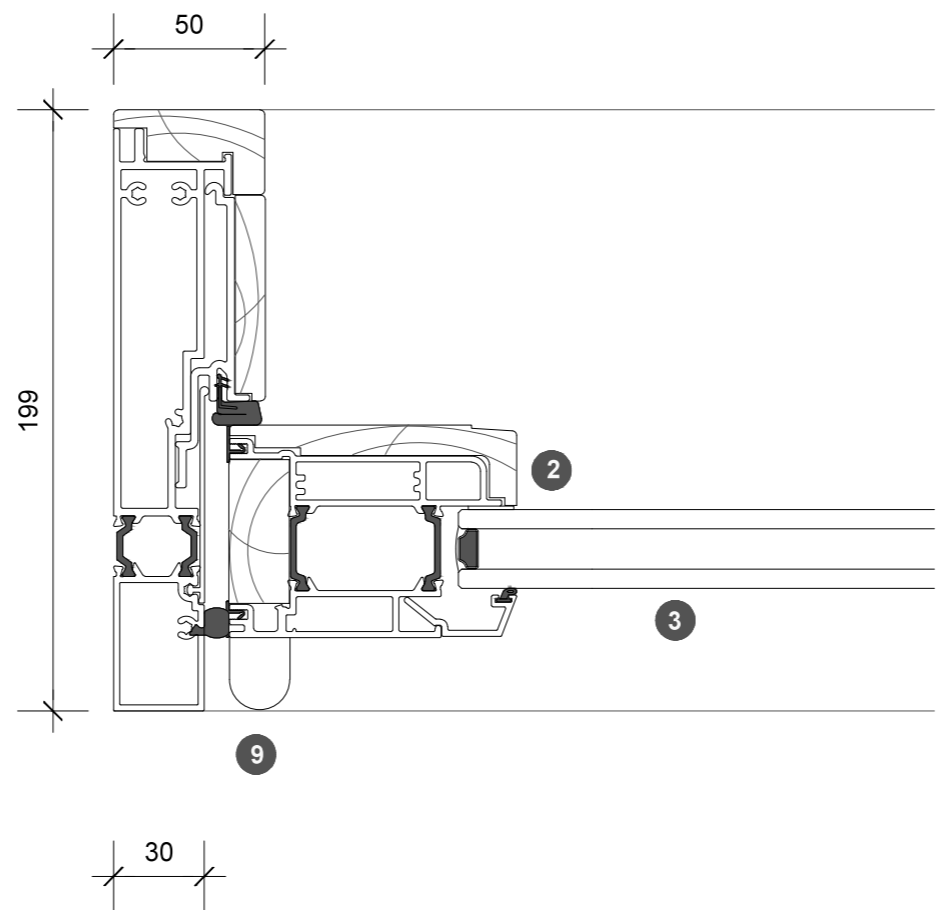

3. head detail

4. sill detail

1. jamb detail

- 1 screen/shade box
- 2 door panel stile
- 3 glazing
- 4 top rail
- 5 bottom rail
- 6 screen stile
- 7 screen/blind
- 8 lever handle
- 9 pivot

legend

elevation key

plan key

2. jamb detail