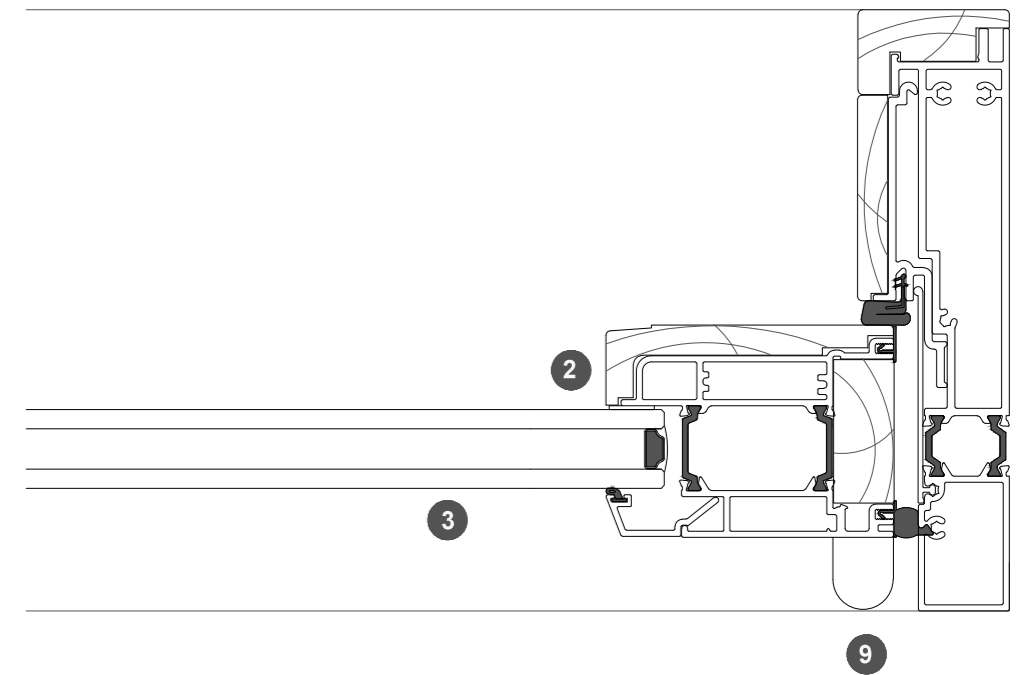

3. head detail

4. sill detail

1. jamb detail

- 1 screen/shade box
- 2 door panel stile
- 3 glazing
- 4 top rail
- 5 bottom rail
- 6 screen stile
- 7 screen/blind
- 8 lever handle
- 9 pivot

legend

elevation key

plan key

2. jamb detail