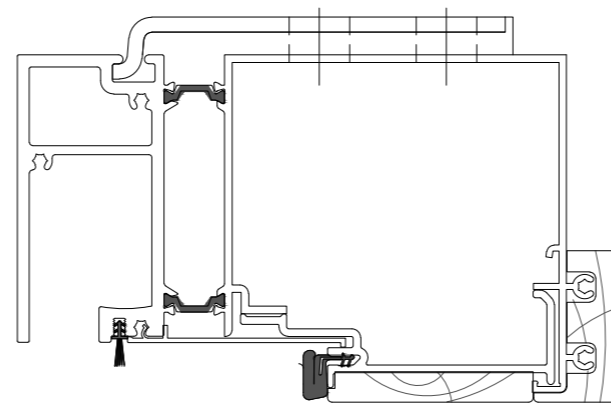

Head support bracket provided where fixing is inboard of the carrier track (folding doors only)

3a. head detail

elevation key

plan key

	right frame	
	odd no. of panels	even no. of panels
left frame		
odd number of panels	✓	✓
even number of panels	✓	✗

note: not available in even/even door panel configuration.

- 1 screen/shade box
- 2 door panel stile
- 3 glazing
- 4 top rail
- 5 bottom rail
- 6 screen stile
- 7 screen/blind
- 8 lever handle
- 9 pivot

legend

3. head detail

4. sill detail

1. jamb detail

2. jamb detail