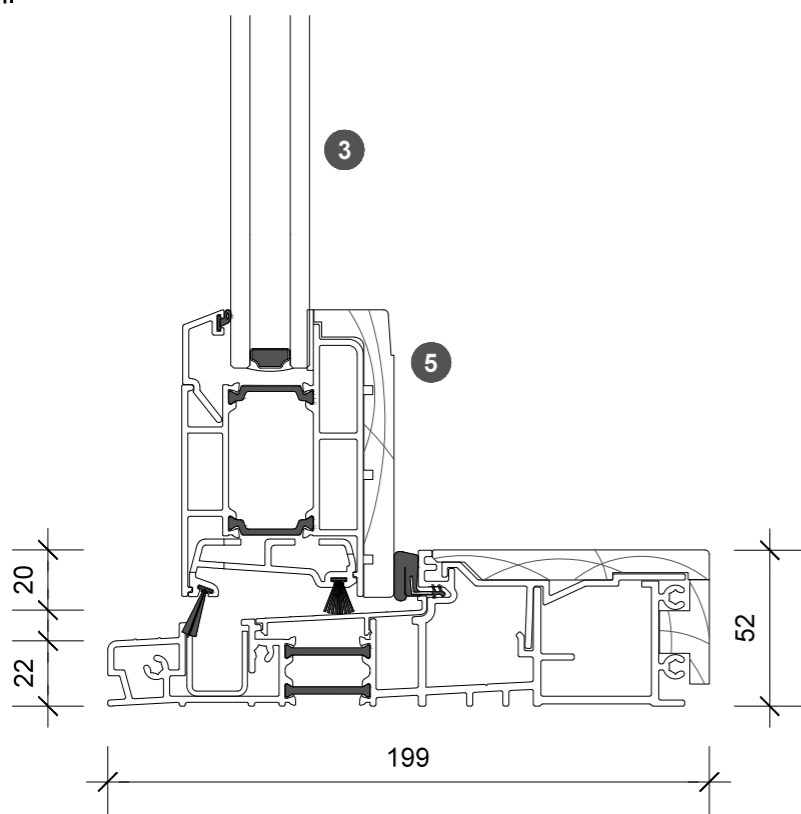

Head support bracket provided where fixing is inboard of the carrier track (folding doors only)

3a. head detail

elevation key

plan key

	right frame	
	odd no. of panels	even no. of panels
left frame		
odd number of panels	✓	✓
even number of panels	✓	✗

note: not available in even/even door panel configuration.

- 1 screen/shade box
- 2 door panel stile
- 3 glazing
- 4 top rail
- 5 bottom rail
- 6 screen stile
- 7 screen/blind
- 8 lever handle
- 9 pivot

legend

3. head detail

4. sill detail

1. jamb detail

2. jamb detail