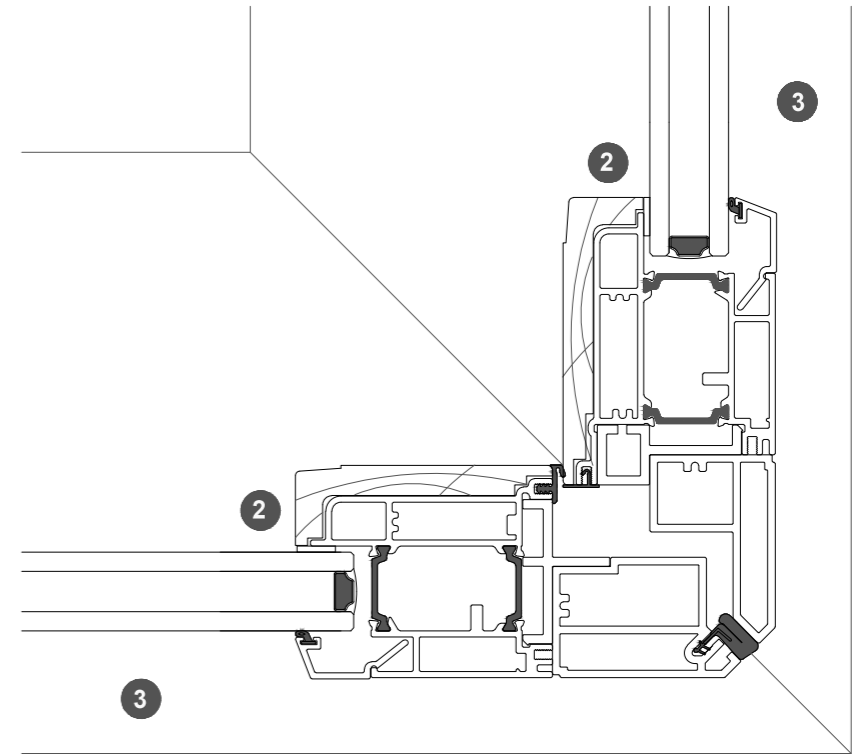

Head support bracket provided where fixing is inboard of the carrier track (folding doors only)

3a. head detail

elevation key

plan key

	right frame	
	odd no. of panels	even no. of panels
left frame		
odd number of panels	✓	✓
even number of panels	✓	✗

note: not available in even/even door panel configuration.

- 1 screen/shade box
- 2 door panel stile
- 3 glazing
- 4 top rail
- 5 bottom rail
- 6 screen stile
- 7 screen/blind
- 8 lever handle
- 9 pivot

legend

3. head detail

4. sill detail

1. jamb detail

2. jamb detail