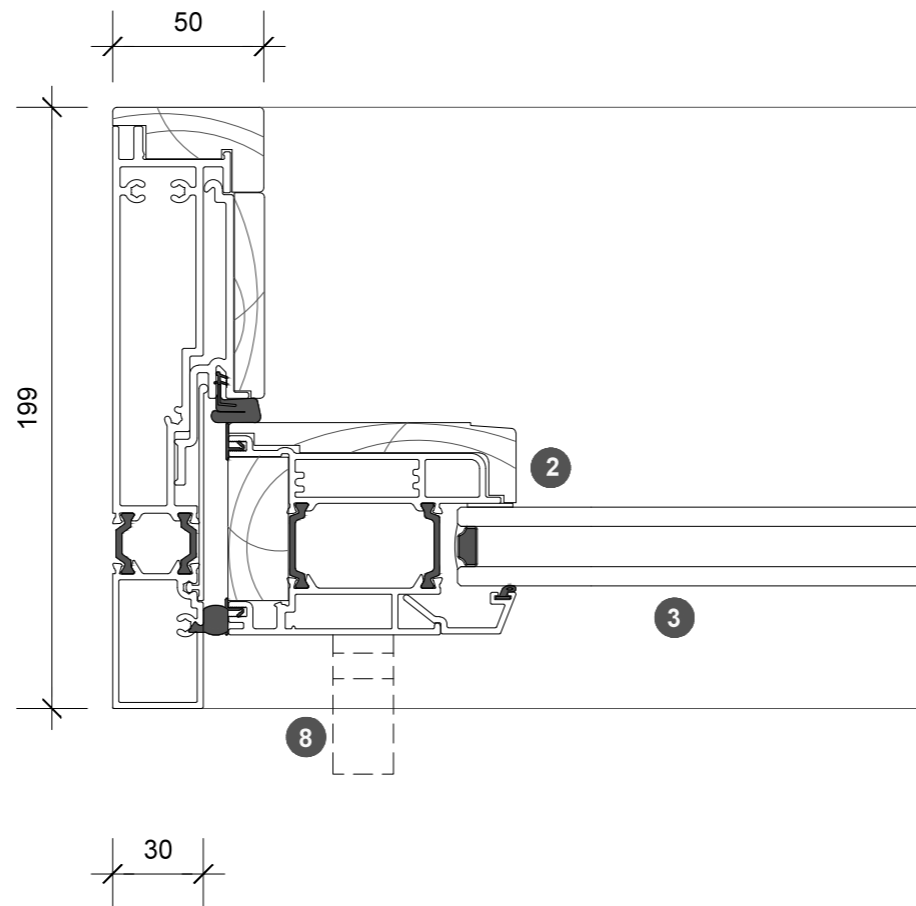

Head support bracket provided where fixing is inboard of the carrier track (folding doors only)

3a. head detail

elevation key

plan key

	right frame	
	odd no. of panels	even no. of panels
left frame		
odd number of panels	✓	✓
even number of panels	✓	✗

note: not available in even/even door panel configuration.

- 1 screen/shade box
- 2 door panel stile
- 3 glazing
- 4 top rail
- 5 bottom rail
- 6 screen stile
- 7 screen/blind
- 8 lever handle
- 9 pivot

legend

3. head detail

4. sill detail

1. jamb detail

2. jamb detail