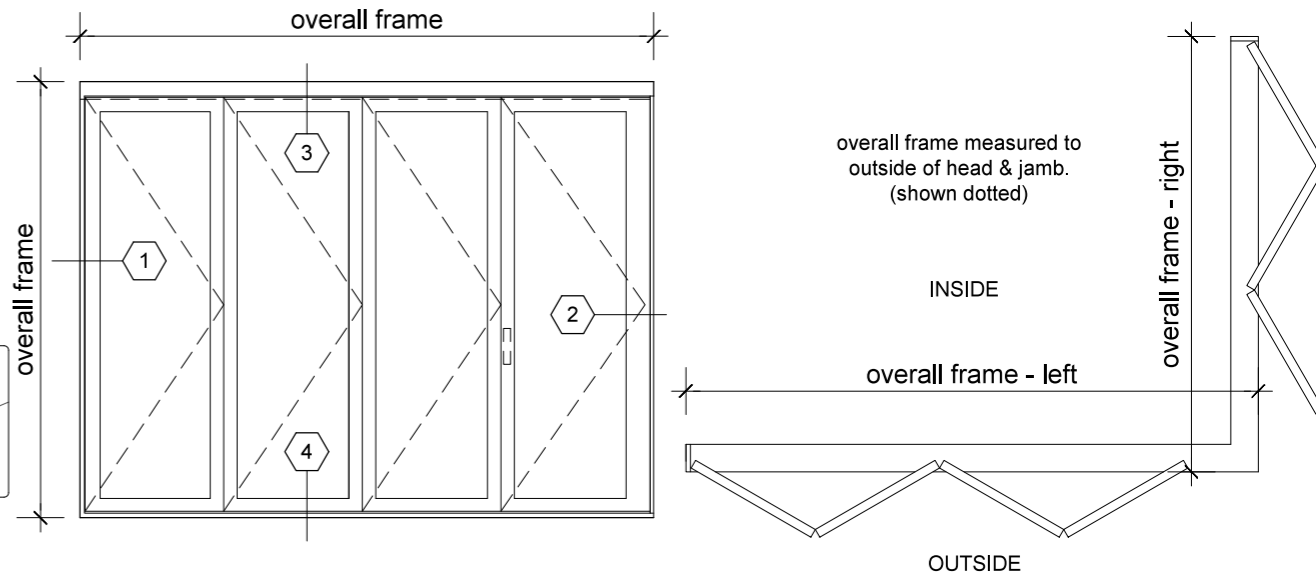

Head support bracket provided where fixing is inboard of the carrier track (folding doors only)

3a. head detail

elevation key

plan key

	right frame	
	odd no. of panels	even no. of panels
left frame		
odd number of panels	✓	✓
even number of panels	✓	✗

note: not available in even/even door panel configuration.

- 1 screen/shade box
- 2 door panel stile
- 3 glazing
- 4 top rail
- 5 bottom rail
- 6 screen stile
- 7 screen/blind
- 8 lever handle
- 9 pivot

legend

3. head detail

4. sill detail

1. jamb detail

2. jamb detail