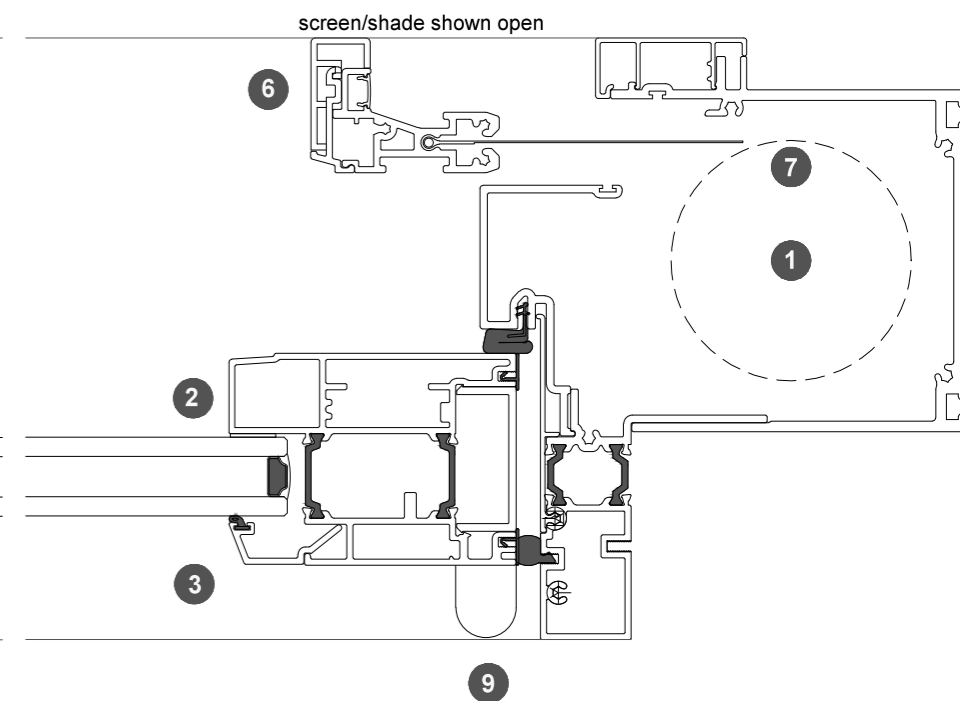

3. head detail

4. sill detail

1. jamb detail

elevation key

plan key

- 1 screen/shade box
- 2 door panel stile
- 3 glazing
- 4 top rail
- 5 bottom rail
- 6 screen stile
- 7 screen/blind
- 8 lever handle
- 9 pivot

legend

2. jamb detail