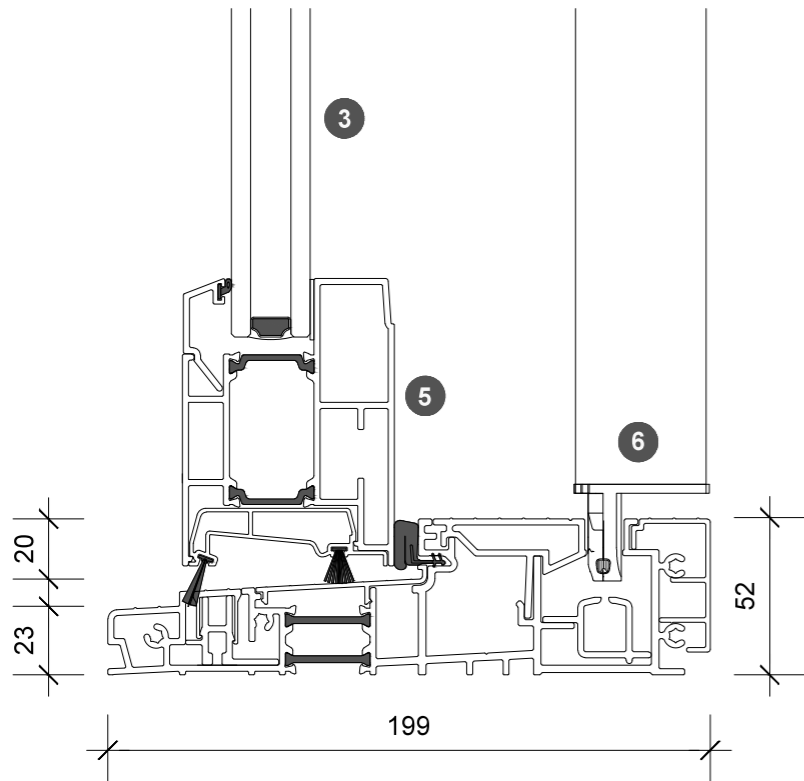

3. head detail

4. sill detail

1. jamb detail

elevation key

plan key

- 1 screen/shade box
- 2 door panel stile
- 3 glazing
- 4 top rail
- 5 bottom rail
- 6 screen stile
- 7 screen/blind
- 8 lever handle
- 9 pivot

legend

2. jamb detail