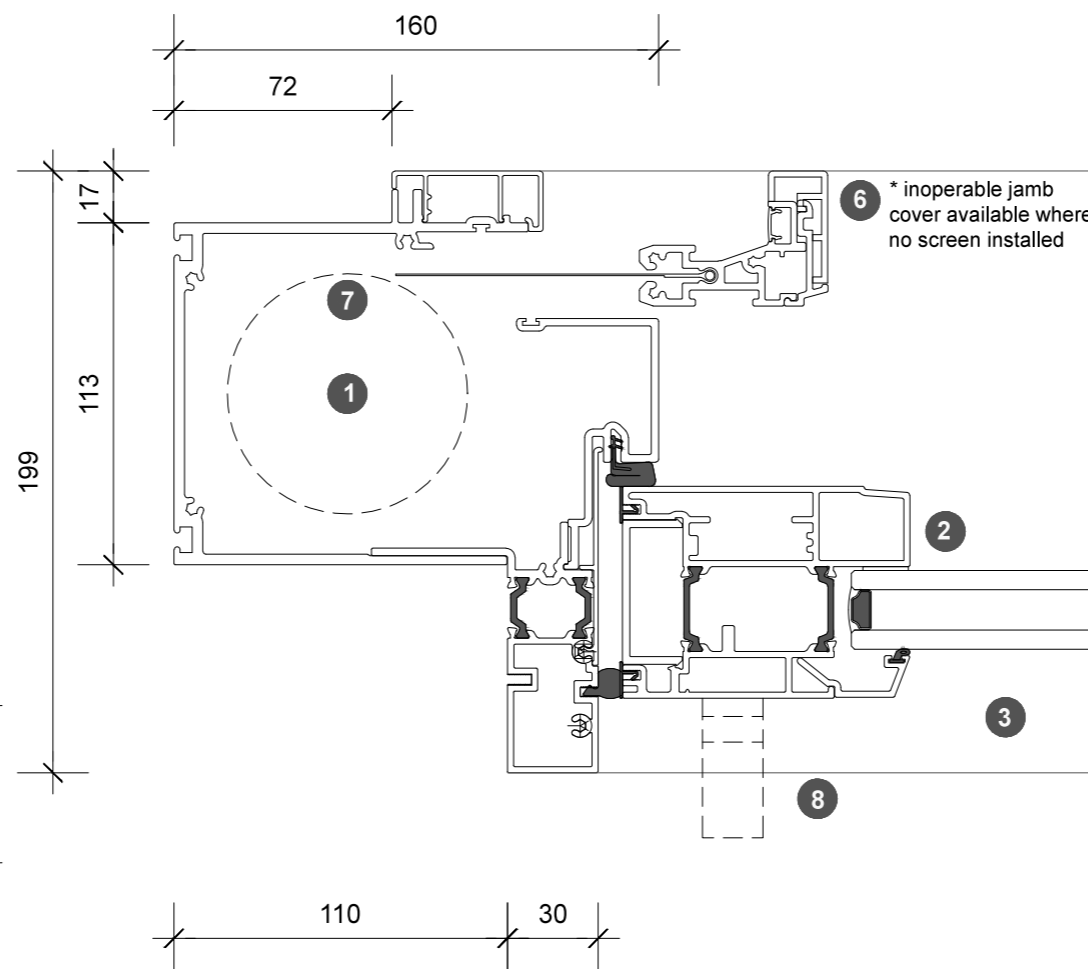

3. head detail

4. sill detail

1. jamb detail

elevation key

plan key

- 1 screen/shade box
- 2 door panel stile
- 3 glazing
- 4 top rail
- 5 bottom rail
- 6 screen stile
- 7 screen/blind
- 8 lever handle
- 9 pivot

legend

2. jamb detail