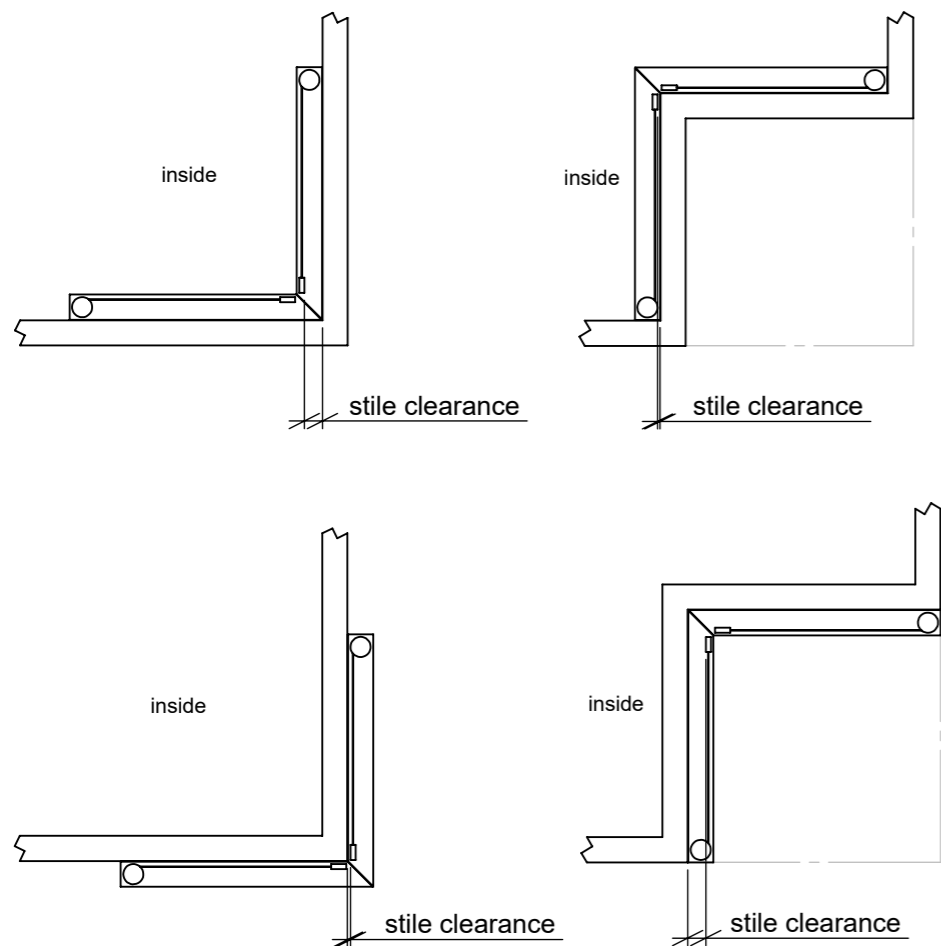

Screen mounting positions and stile clearance

(not to scale)

Frame Cross-section

(scale 1:3)

Refer to PD S4-001 for further dimensions