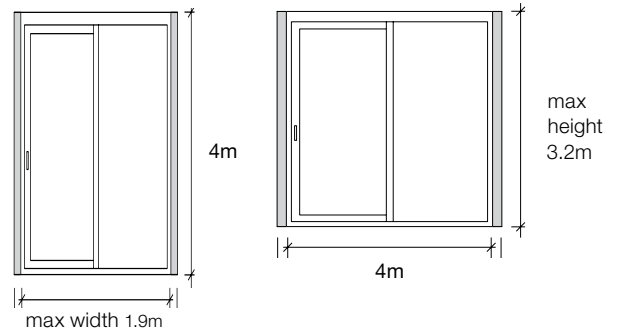

## CONFIGURATIONS

Available in four configurations:

**Single** | A single screen that extends from one side of the frame and covers the full width of the opening, up to 2070mm wide.

**Double** | Two screens meeting in the middle of the opening up to 4000mm wide.

## SIZE CONFIGURATIONS

S2 slimline frame is specially designed for smaller openings paired with XO sliding, French or folding doors.

| Maximum Frame Width (mm) |              |        |                  |                  |              |              |          |
|--------------------------|--------------|--------|------------------|------------------|--------------|--------------|----------|
| Sill type                | Frame height | Double | Single 70mm Jamb | Single 25mm Jamb | XO 70mm Jamb | XO 25mm Jamb | Jambless |
| 19mm Sill                | up to 3200mm | 2550mm | 1345mm           | 1300mm           | 2550mm       | 2505mm       | -        |
| 25mm Sill                | up to 3200mm | 4000mm | 2070mm           | 2025mm           | 4000mm       | 3955mm       | 3933mm   |
|                          | up to 3700mm | 2550mm | 1345mm           | 1300mm           | 4000mm       | 3955mm       | 3933mm   |
|                          | up to 4000mm | 1900mm | 1020mm           | 975mm            | 4000mm       | 3955mm       | 3933mm   |