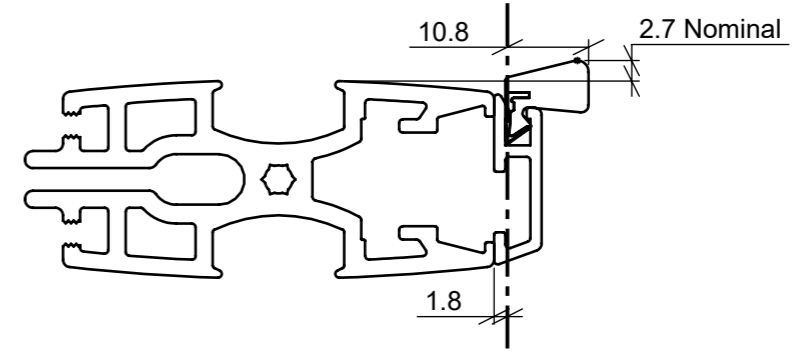

# Stile options

Straight magnet with 8mm adaptor

Straight magnet with 15mm adaptor

Off-Center Front Seal - AQ109

Side Q-Lon Seal - QL7066

Side Brush Seal - SEL-042

-----  
**Note:** Nominal Stop Position shown. Screens without a frame joiner have a  $\pm 25$ mm adjustment.