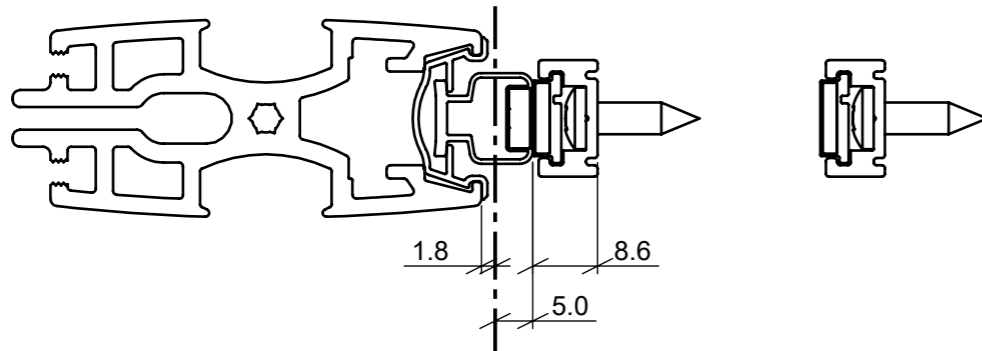

# Stile options

Straight magnet with 8mm adaptor

Straight magnet with 15mm adaptor

Off-Center Front Seal - AQ109

Side Q-Lon Seal - QL7066

Side Brush Seal - SEL-042

-----  
**Note:** Nominal Stop Position shown. Screens without a frame joiner have a  $\pm 25$ mm adjustment.