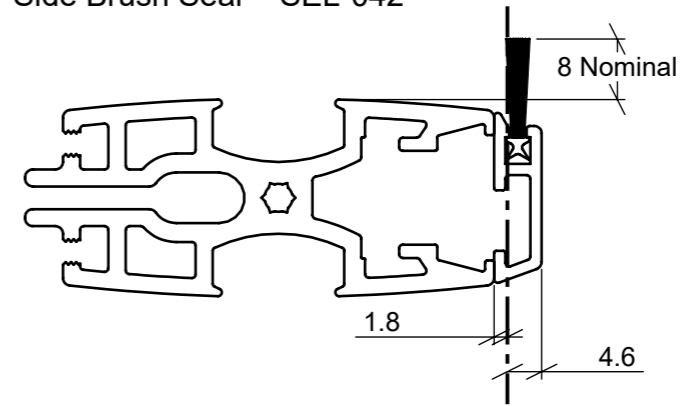

# Stile options

Straight magnet with 8mm adaptor

Straight magnet with 15mm adaptor

Off-Center Front Seal - AQ109

Side Q-Lon Seal - QL7066

Side Brush Seal - SEL-042

-----  
**Note:** Nominal Stop Position shown. Screens without a frame joiner have a  $\pm 25$ mm adjustment.