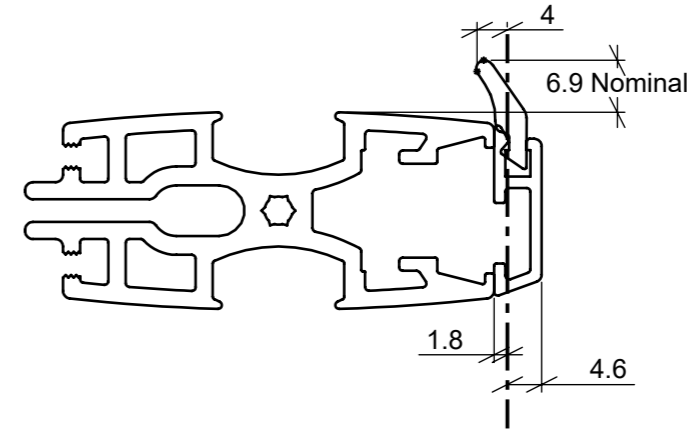

# Stile options

Straight magnet with 8mm adaptor

Straight magnet with 15mm adaptor

Off-Center Front Seal - AQ109

Side Q-Lon Seal - QL7066

Side Brush Seal - SEL-042

-----  
**Note:** Nominal Stop Position shown. Screens without a frame joiner have a  $\pm 25$ mm adjustment.