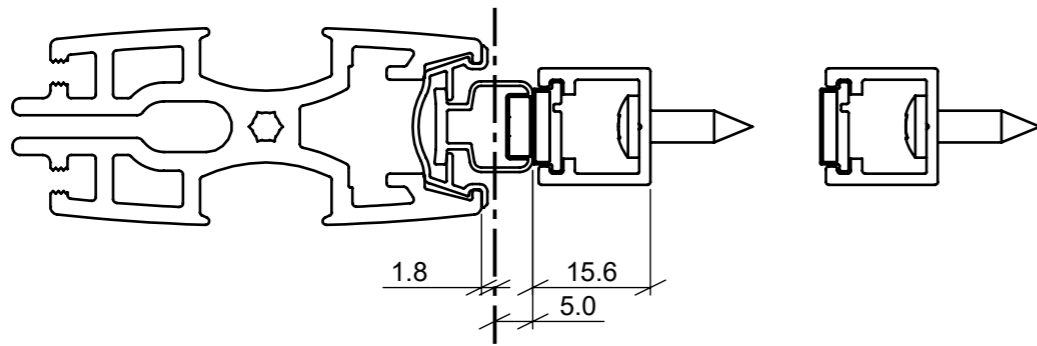

# Stile options

Straight magnet with 8mm adaptor

Straight magnet with 15mm adaptor

Off-Center Front Seal - AQ109

Side Q-Lon Seal - QL7066

Side Brush Seal - SEL-042

-----  
**Note:** Nominal Stop Position shown. Screens without a frame joiner have a  $\pm 25$ mm adjustment.