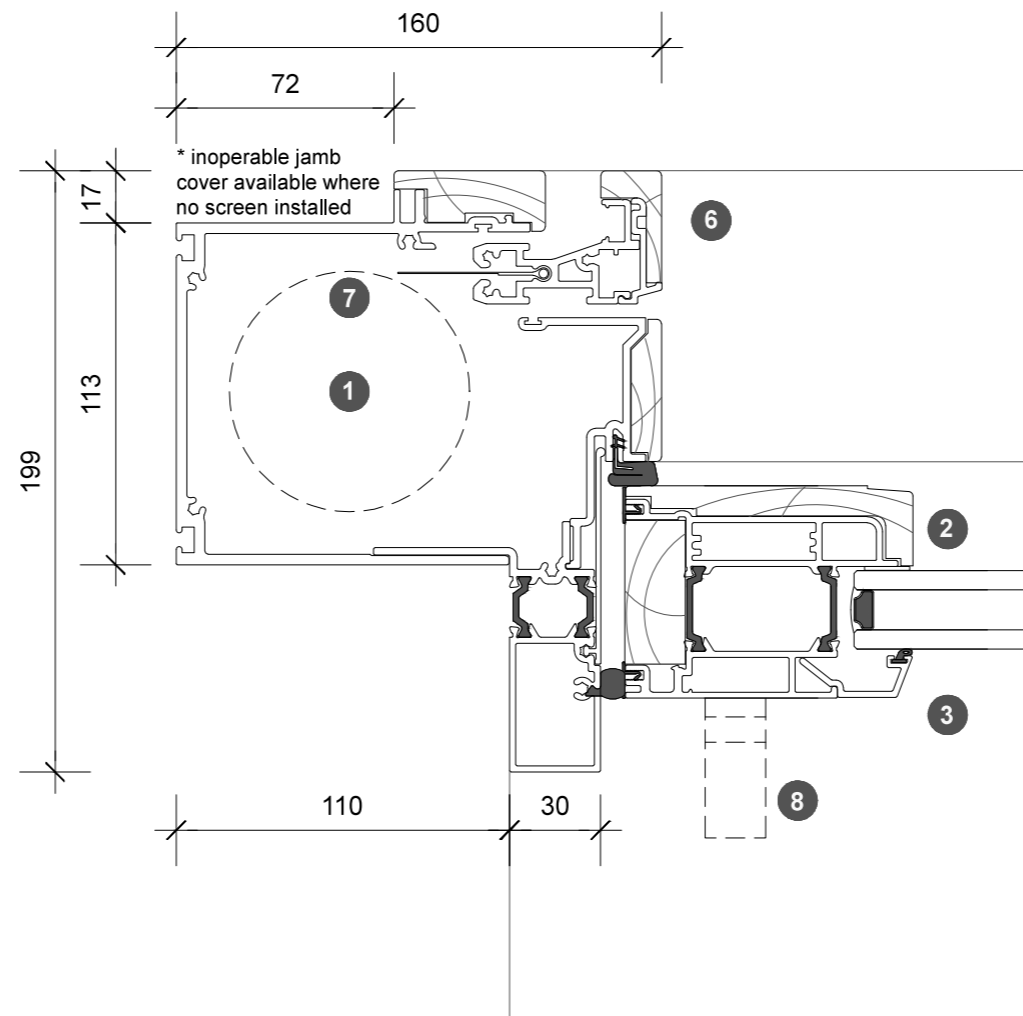

3. head detail

4. sill detail

elevation key

plan key

- 1 screen/shade box
- 2 door panel stile
- 3 glazing
- 4 top rail
- 5 bottom rail
- 6 screen stile
- 7 screen/blind
- 8 lever handle
- 9 pivot

legend

1. jamb detail

2. jamb detail