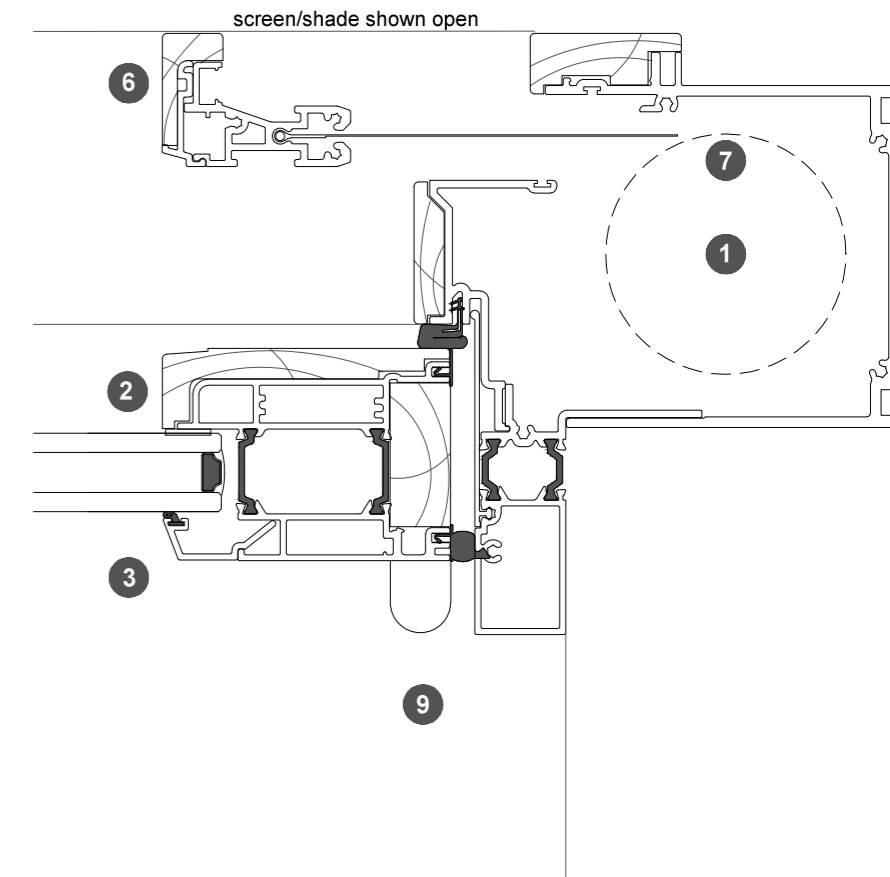

3. head detail

4. sill detail

elevation key

plan key

- 1 screen/shade box
- 2 door panel stile
- 3 glazing
- 4 top rail
- 5 bottom rail
- 6 screen stile
- 7 screen/blind
- 8 lever handle
- 9 pivot

legend

1. jamb detail

2. jamb detail