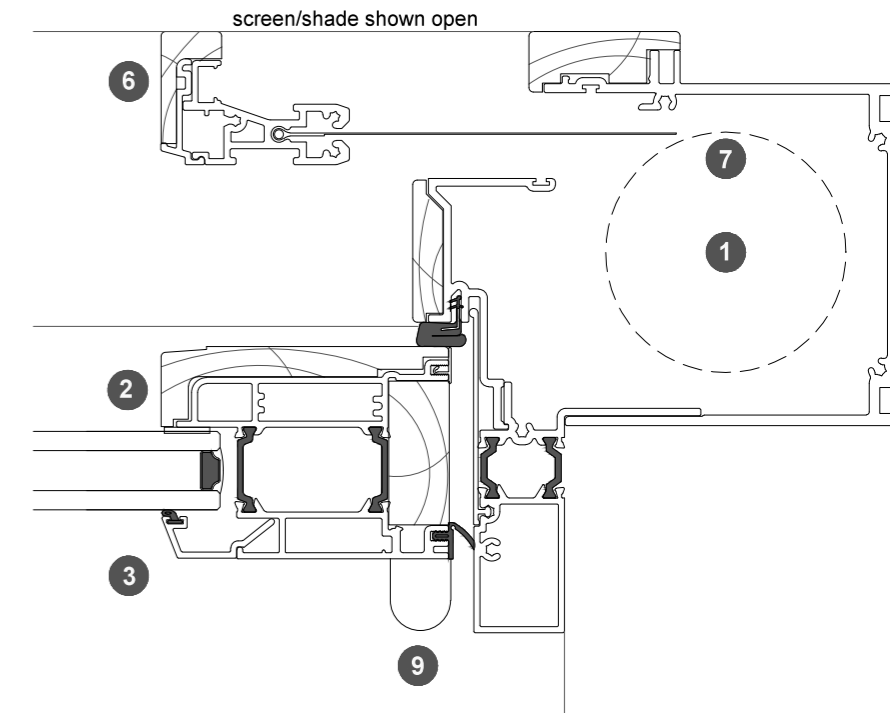

3. head detail

4. sill detail

1. jamb detail

plan key

- 1 screen/shade box
- 2 door panel stile
- 3 glazing
- 4 top rail
- 5 bottom rail
- 6 screen stile
- 7 screen/blind
- 8 lever handle
- 9 pivot

legend

2. jamb detail