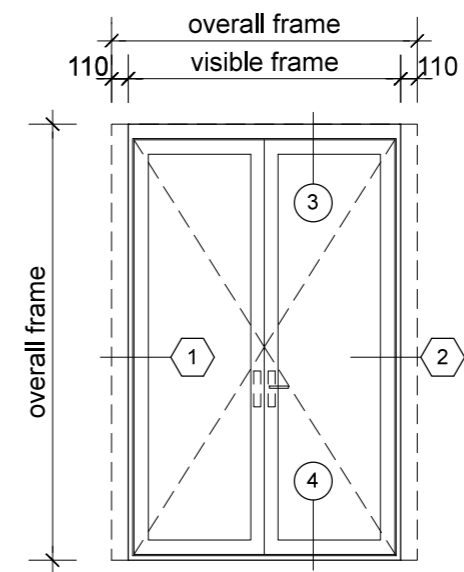

3. head detail

4. sill detail

1. jamb detail

plan key

- 1 screen/shade box
- 2 door panel stile
- 3 glazing
- 4 top rail
- 5 bottom rail
- 6 screen stile
- 7 screen/blind
- 8 lever handle
- 9 pivot

legend

2. jamb detail