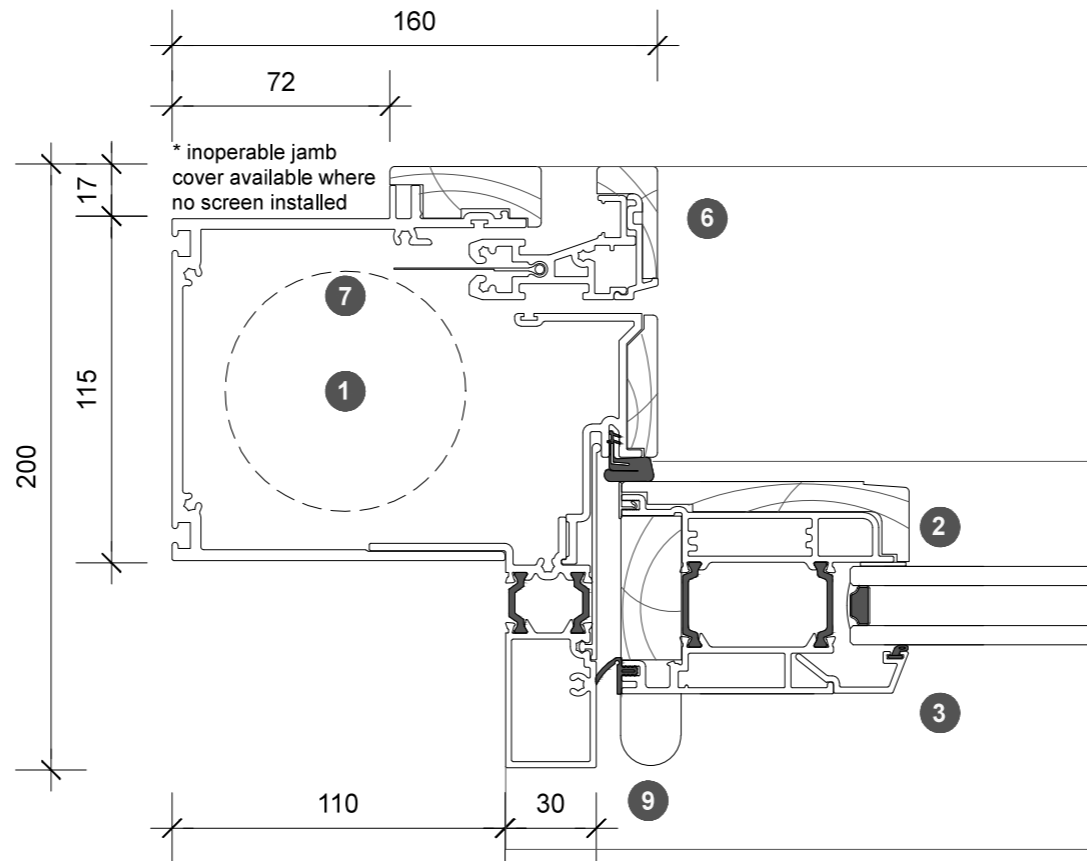

3. head detail

4. sill detail

1. jamb detail

plan key

- 1 screen/shade box
- 2 door panel stile
- 3 glazing
- 4 top rail
- 5 bottom rail
- 6 screen stile
- 7 screen/blind
- 8 lever handle
- 9 pivot

legend

2. jamb detail