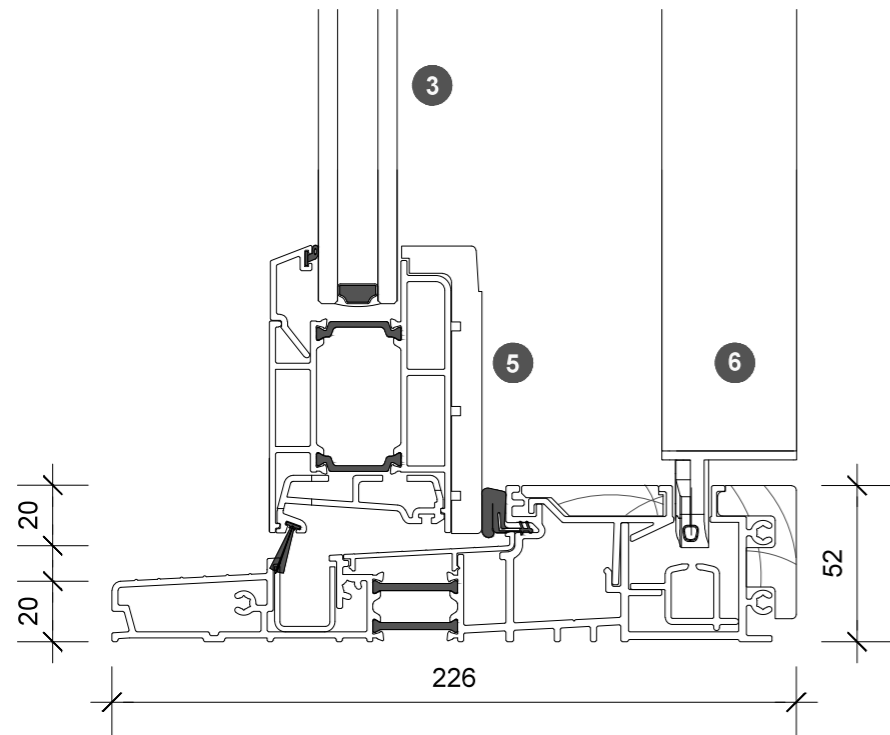

3. head detail

4. sill detail

1. jamb detail

plan key

- 1 screen/shade box
- 2 door panel stile
- 3 glazing
- 4 top rail
- 5 bottom rail
- 6 screen stile
- 7 screen/blind
- 8 lever handle
- 9 pivot

legend

2. jamb detail