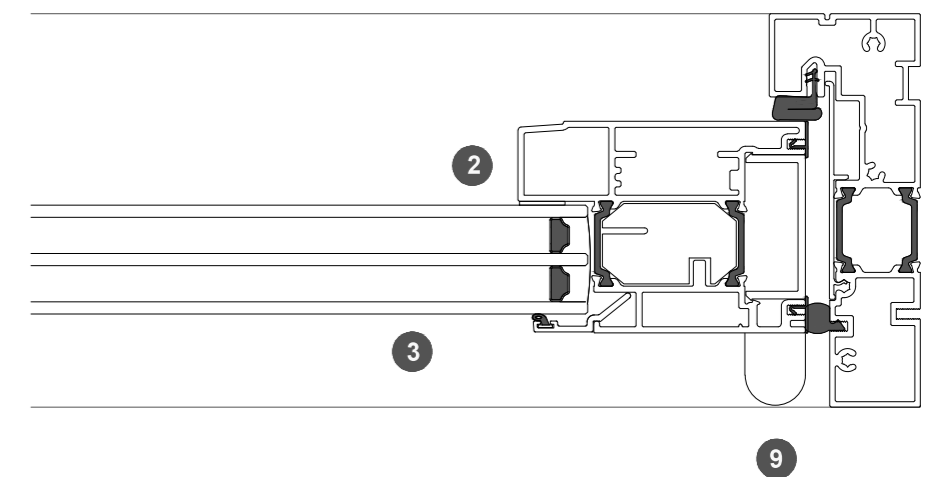

3. head detail

4. sill detail

1. jamb detail

elevation key

plan key

- 1 screen/shade box
- 2 door panel stile
- 3 glazing
- 4 top rail
- 5 bottom rail
- 6 screen stile
- 7 screen/blind
- 8 lever handle
- 9 pivot

legend

2. jamb detail