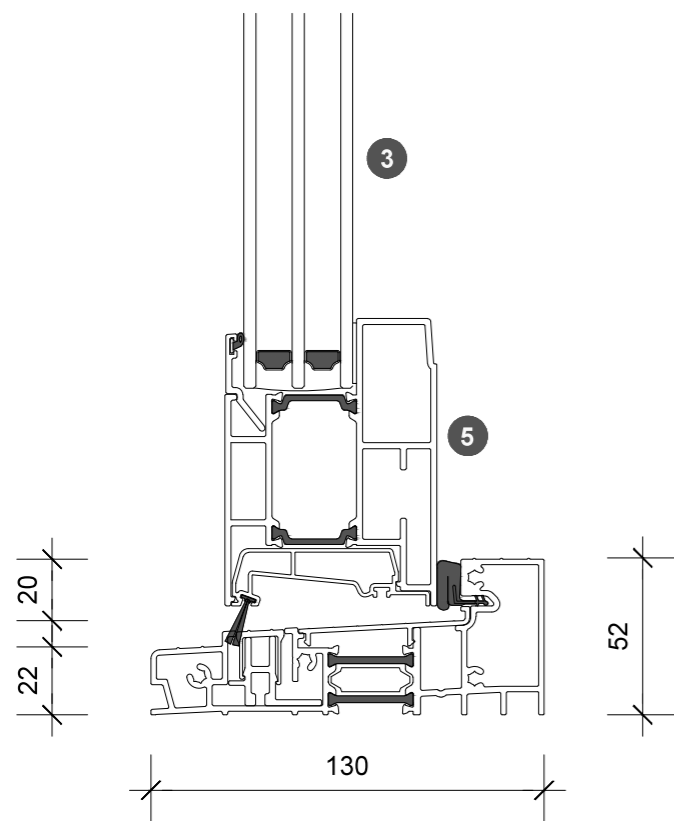

3. head detail

4. sill detail

1. jamb detail

elevation key

plan key

- 1 screen/shade box
- 2 door panel stile
- 3 glazing
- 4 top rail
- 5 bottom rail
- 6 screen stile
- 7 screen/blind
- 8 lever handle
- 9 pivot

legend

2. jamb detail