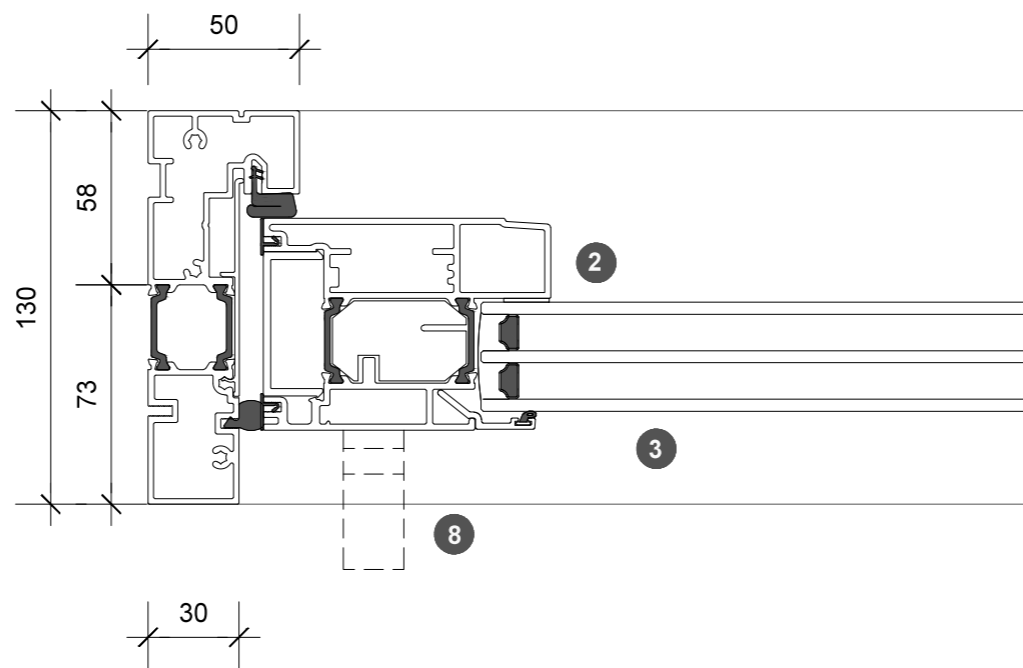

3. head detail

4. sill detail

1. jamb detail

elevation key

plan key

- 1 screen/shade box
- 2 door panel stile
- 3 glazing
- 4 top rail
- 5 bottom rail
- 6 screen stile
- 7 screen/blind
- 8 lever handle
- 9 pivot

legend

2. jamb detail