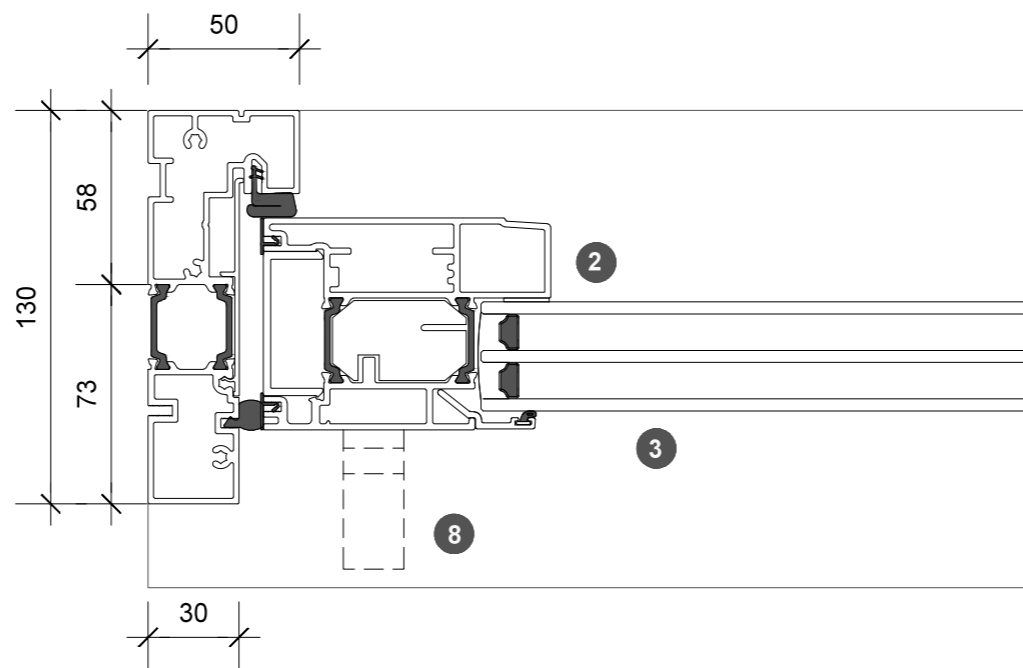

3. head detail

4. sill detail

1. jamb detail

elevation key

plan key

- | | |
|--------------------|----------------|
| 1 screen/shade box | 6 screen stile |
| 2 door panel stile | 7 screen/blind |
| 3 glazing | 8 lever handle |
| 4 top rail | 9 pivot |
| 5 bottom rail | |

legend

2. jamb detail