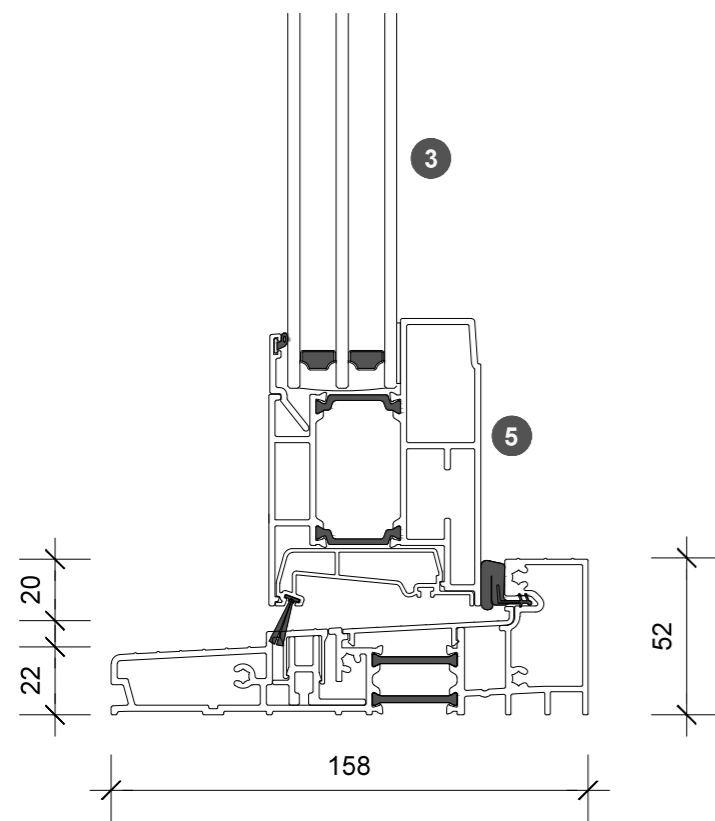

3. head detail

4. sill detail

1. jamb detail

elevation key

plan key

- | | |
|--------------------|----------------|
| 1 screen/shade box | 6 screen stile |
| 2 door panel stile | 7 screen/blind |
| 3 glazing | 8 lever handle |
| 4 top rail | 9 pivot |
| 5 bottom rail | |

legend

2. jamb detail