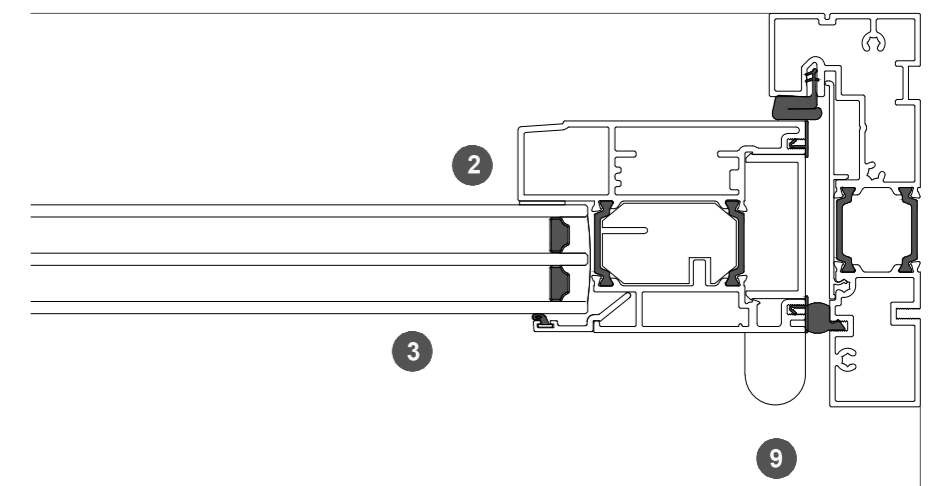

3. head detail

4. sill detail

1. jamb detail

elevation key

plan key

- | | |
|--------------------|----------------|
| 1 screen/shade box | 6 screen stile |
| 2 door panel stile | 7 screen/blind |
| 3 glazing | 8 lever handle |
| 4 top rail | 9 pivot |
| 5 bottom rail | |

legend

2. jamb detail