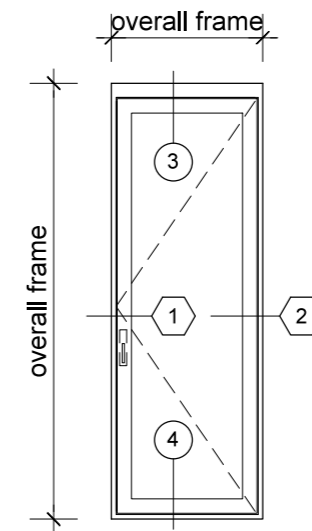

3. head detail

4. sill detail

1. jamb detail

elevation key

plan key

- | | |
|--------------------|----------------|
| 1 screen/shade box | 6 screen stile |
| 2 door panel stile | 7 screen/blind |
| 3 glazing | 8 lever handle |
| 4 top rail | 9 pivot |
| 5 bottom rail | |

legend

2. jamb detail