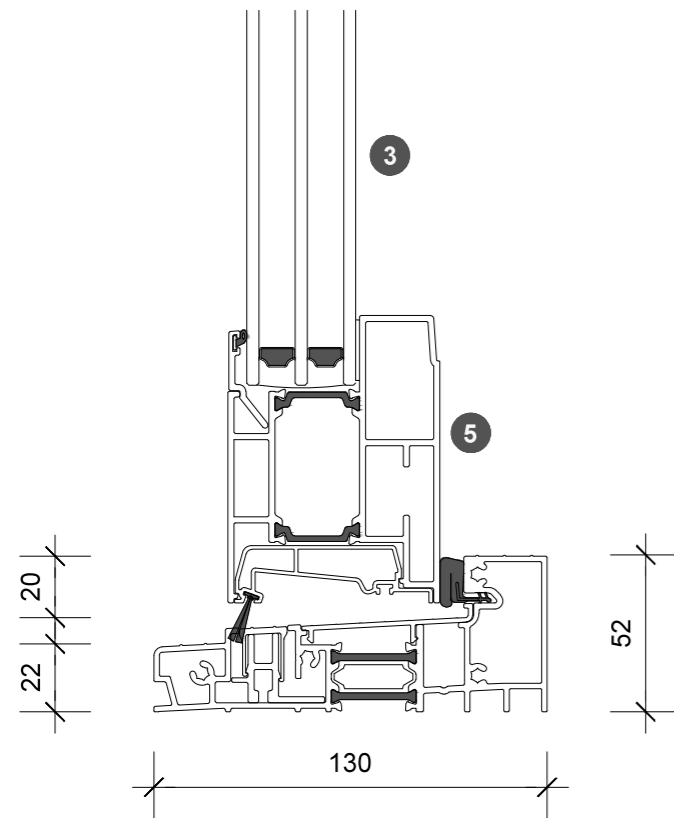

3. head detail

4. sill detail

1. jamb detail

elevation key

plan key

- 1 screen/shade box
- 2 door panel stile
- 3 glazing
- 4 top rail
- 5 bottom rail
- 6 screen stile
- 7 screen/blind
- 8 lever handle
- 9 pivot

legend

2. jamb detail