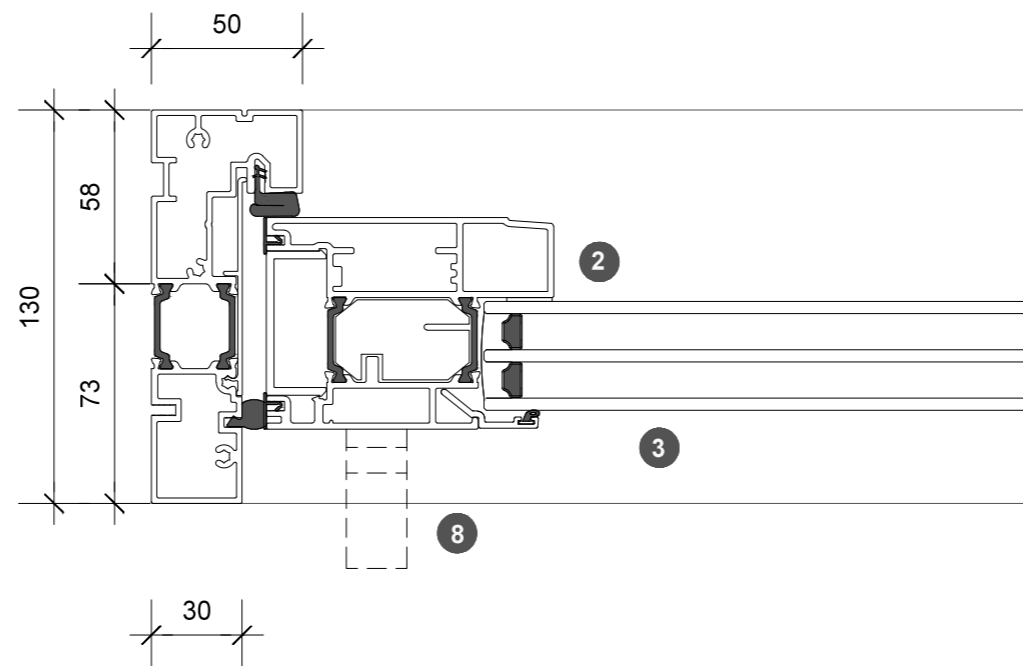

3. head detail

4. sill detail

1. jamb detail

elevation key

plan key

- 1 screen/shade box
- 2 door panel stile
- 3 glazing
- 4 top rail
- 5 bottom rail
- 6 screen stile
- 7 screen/blind
- 8 lever handle
- 9 pivot

legend

2. jamb detail