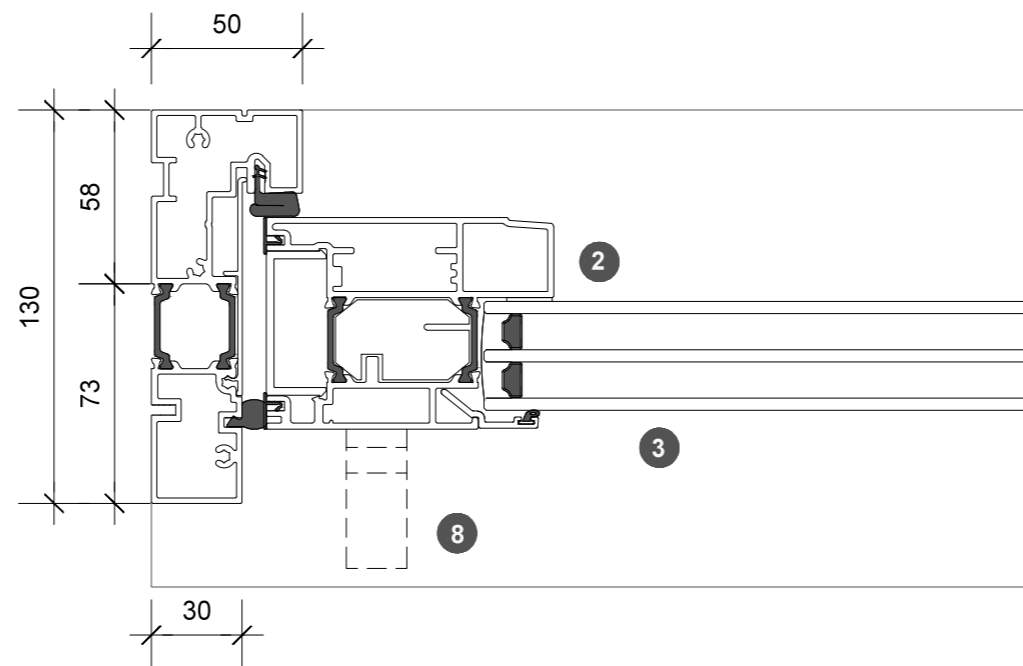

3. head detail

4. sill detail

1. jamb detail

elevation key

plan key

- 1 screen/shade box
- 2 door panel stile
- 3 glazing
- 4 top rail
- 5 bottom rail
- 6 screen stile
- 7 screen/blind
- 8 lever handle
- 9 pivot

legend

2. jamb detail