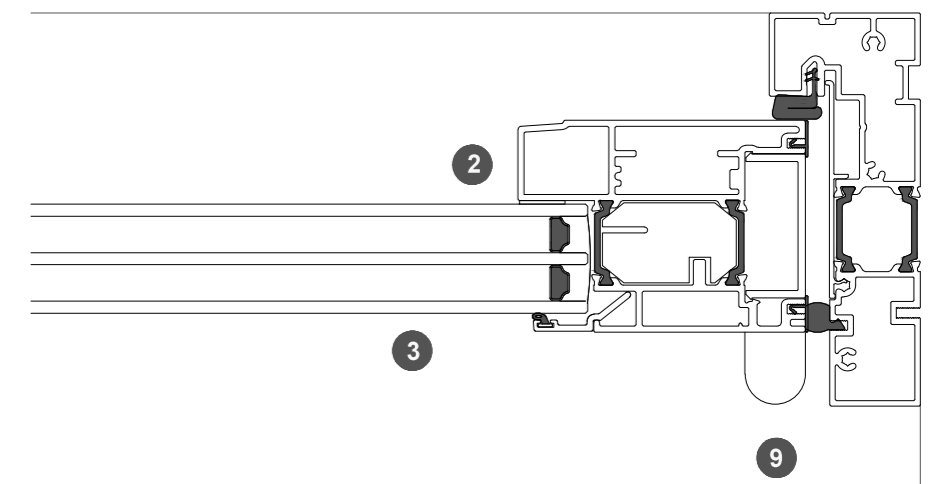

3. head detail

4. sill detail

1. jamb detail

elevation key

plan key

- 1 screen/shade box
- 2 door panel stile
- 3 glazing
- 4 top rail
- 5 bottom rail
- 6 screen stile
- 7 screen/blind
- 8 lever handle
- 9 pivot

legend

2. jamb detail