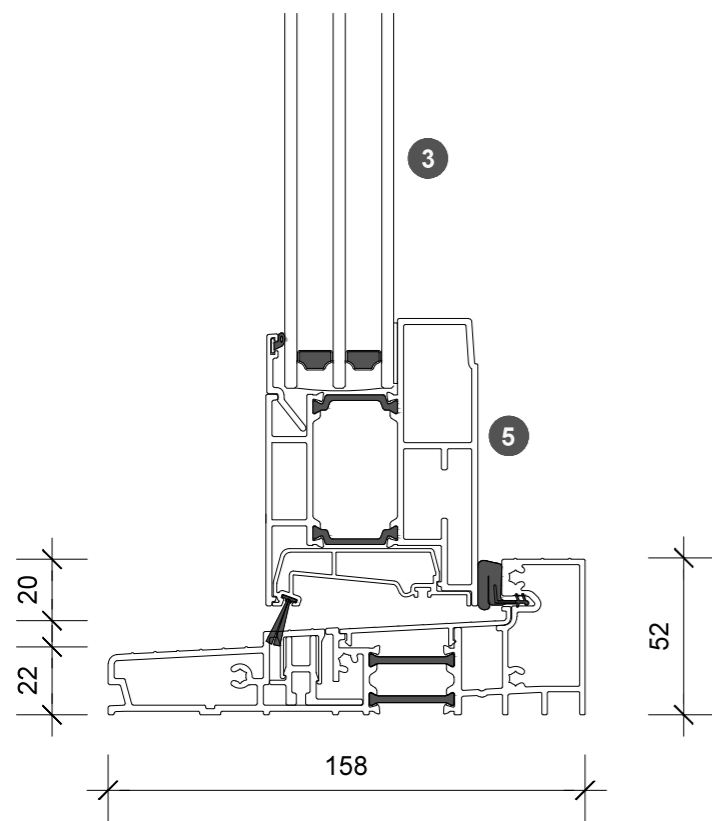

3. head detail

4. sill detail

1. jamb detail

elevation key

plan key

- 1 screen/shade box
- 2 door panel stile
- 3 glazing
- 4 top rail
- 5 bottom rail
- 6 screen stile
- 7 screen/blind
- 8 lever handle
- 9 pivot

legend

2. jamb detail