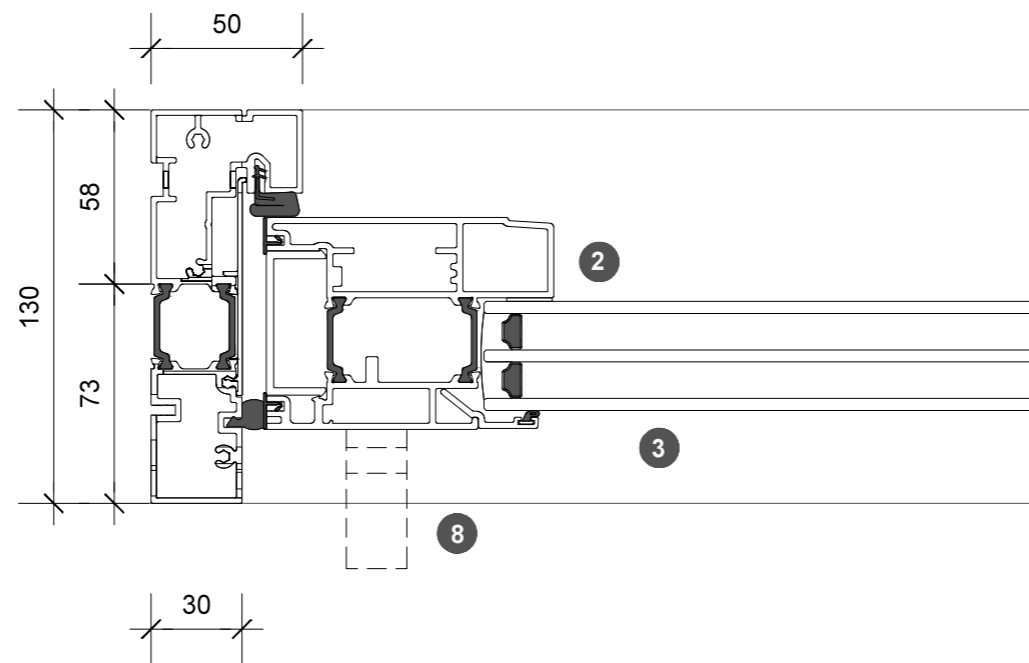

3. head detail

4. sill detail

1. jamb detail

2. jamb detail

elevation key

plan key

- 1 screen/shade box
- 2 door panel stile
- 3 glazing
- 4 top rail
- 5 bottom rail
- 6 screen stile
- 7 screen/blind
- 8 lever handle
- 9 pivot

legend