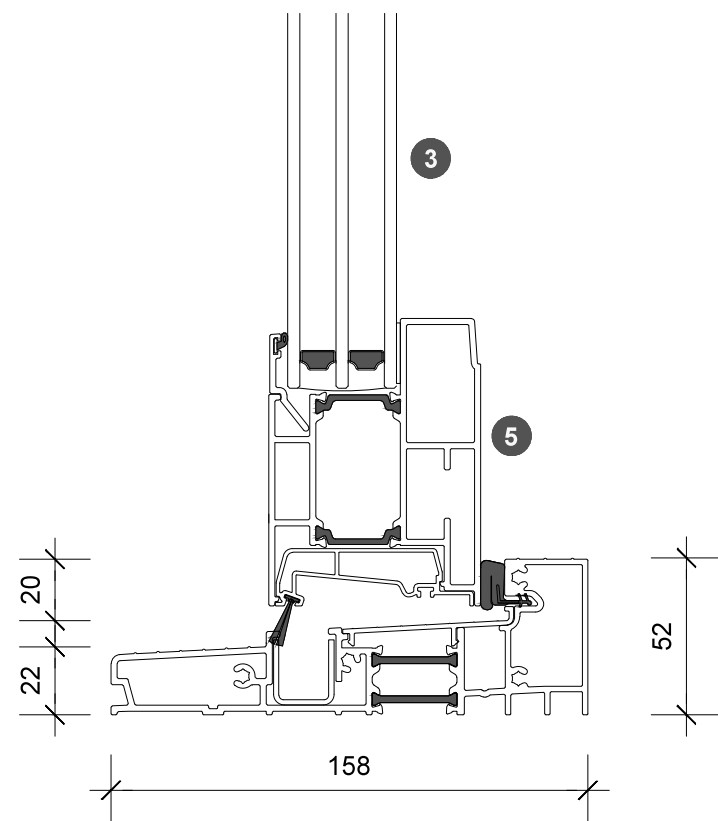

3. head detail

4. sill detail

1. jamb detail

2. jamb detail

- 1 screen/shade box
- 2 door panel stile
- 3 glazing
- 4 top rail
- 5 bottom rail
- 6 screen stile
- 7 screen/blind
- 8 lever handle
- 9 pivot

legend

elevation key

plan key