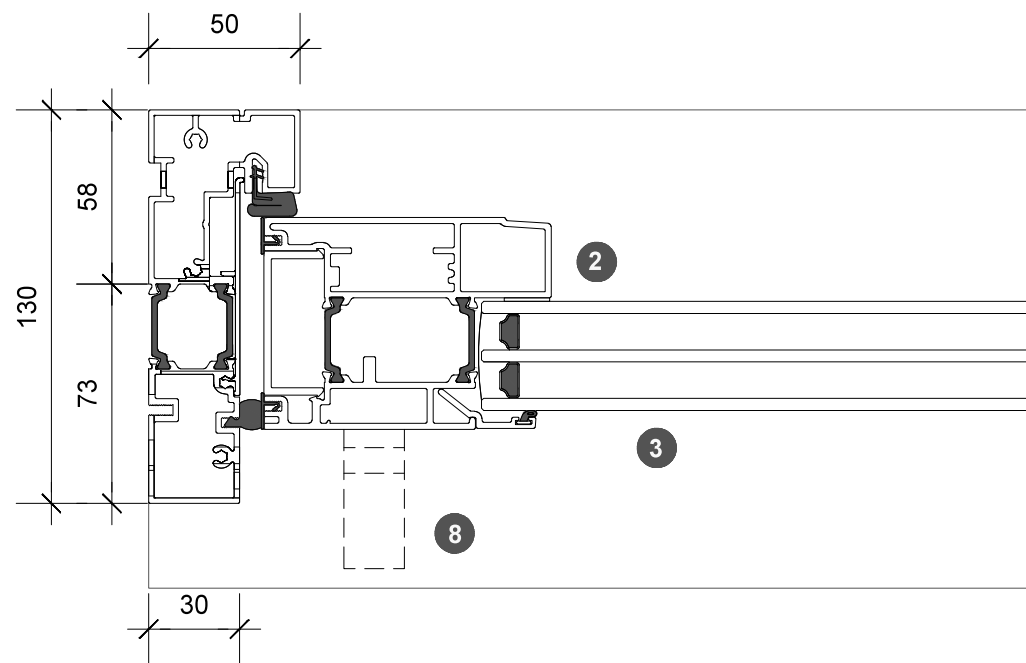

3. head detail

4. sill detail

1. jamb detail

2. jamb detail

- 1 screen/shade box
- 2 door panel stile
- 3 glazing
- 4 top rail
- 5 bottom rail
- 6 screen stile
- 7 screen/blind
- 8 lever handle
- 9 pivot

legend

elevation key

plan key