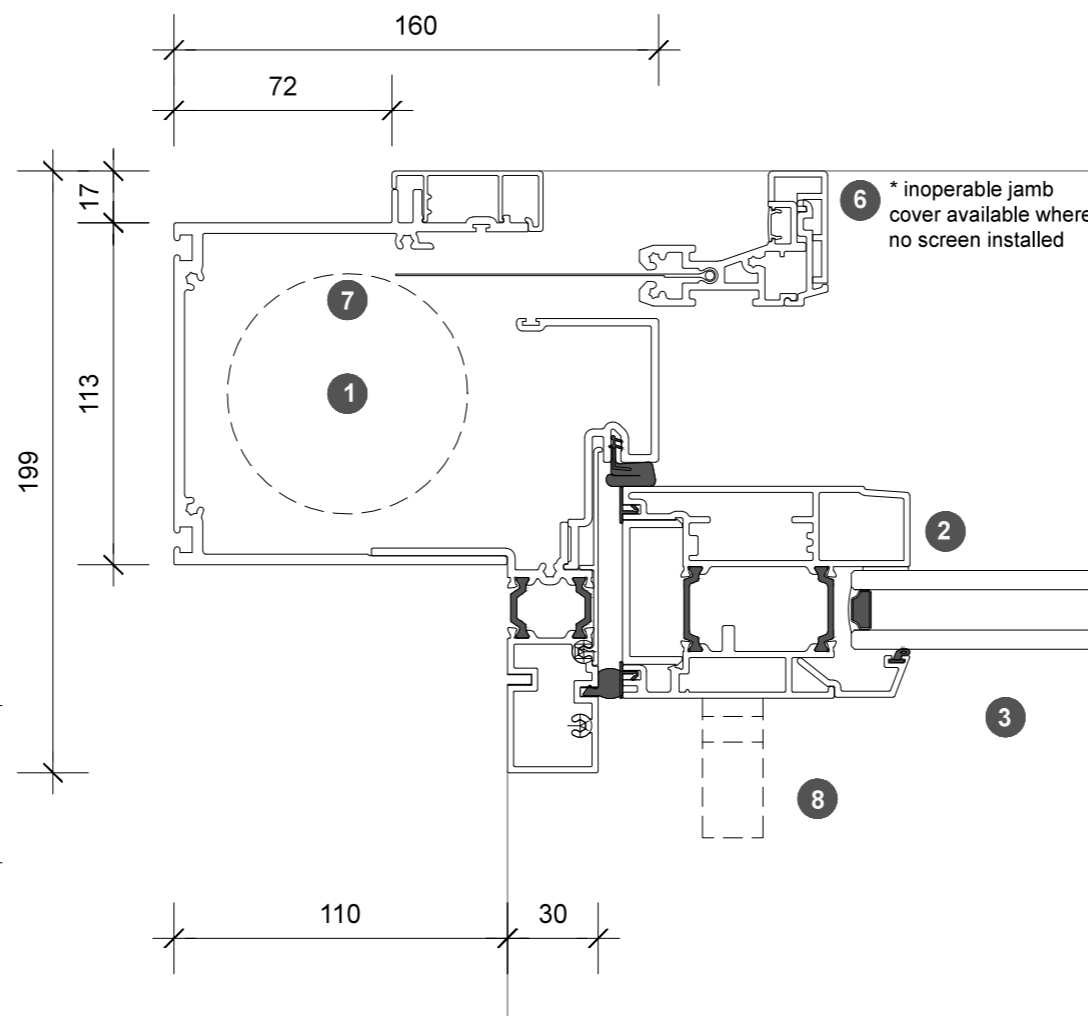

3. head detail

4. sill detail

1. jamb detail

elevation key

plan key

- 1 screen/shade box
- 2 door panel stile
- 3 glazing
- 4 top rail
- 5 bottom rail
- 6 screen stile
- 7 screen/blind
- 8 lever handle
- 9 pivot

legend

2. jamb detail