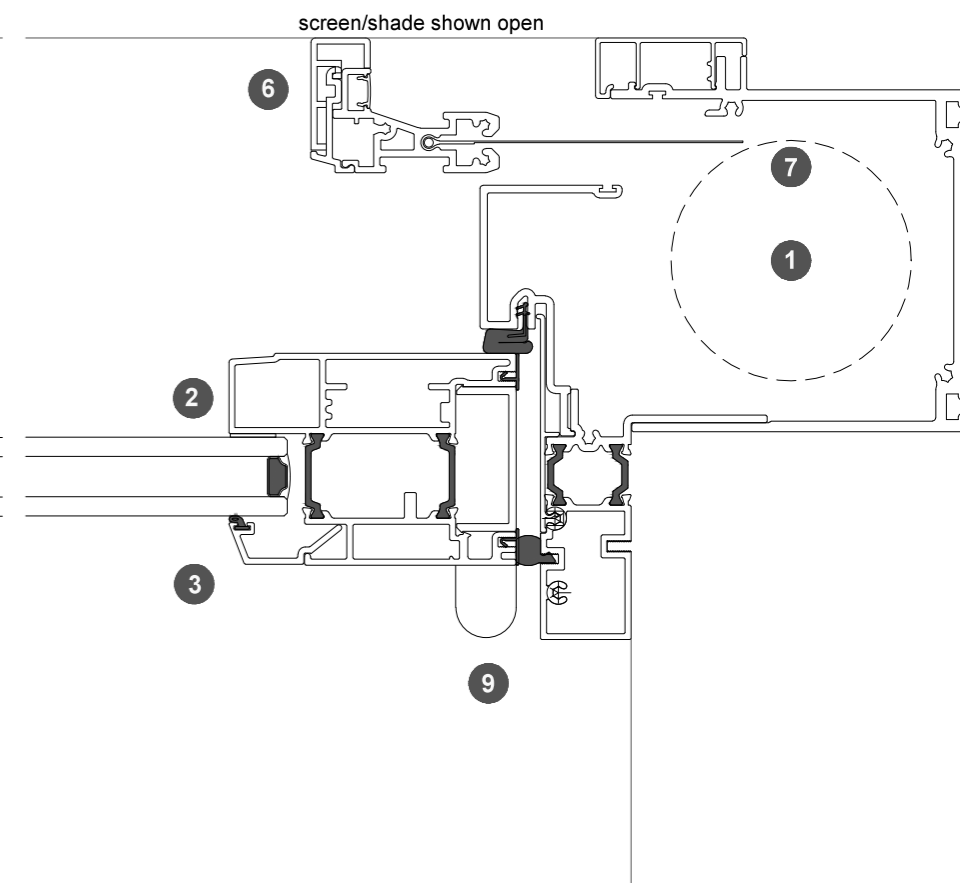

3. head detail

4. sill detail

1. jamb detail

elevation key

plan key

- 1 screen/shade box
- 2 door panel stile
- 3 glazing
- 4 top rail
- 5 bottom rail
- 6 screen stile
- 7 screen/blind
- 8 lever handle
- 9 pivot

legend

2. jamb detail