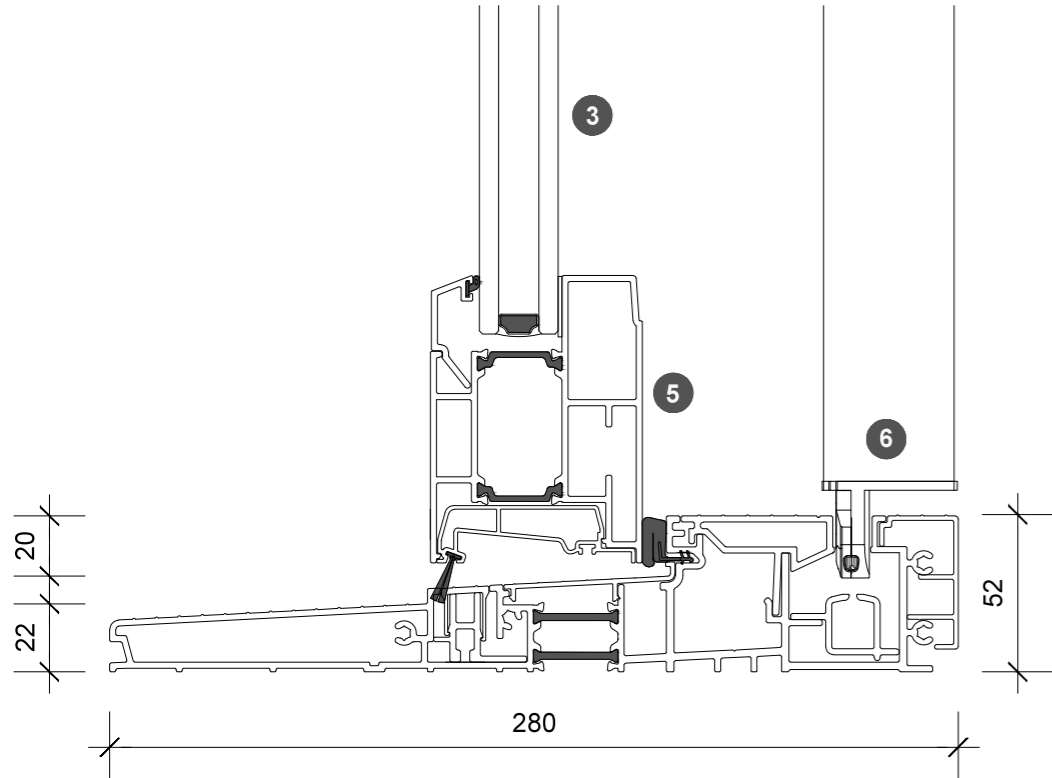

3. head detail

4. sill detail

1. jamb detail

elevation key

plan key

- 1 screen/shade box
- 2 door panel stile
- 3 glazing
- 4 top rail
- 5 bottom rail
- 6 screen stile
- 7 screen/blind
- 8 lever handle
- 9 pivot

legend

2. jamb detail