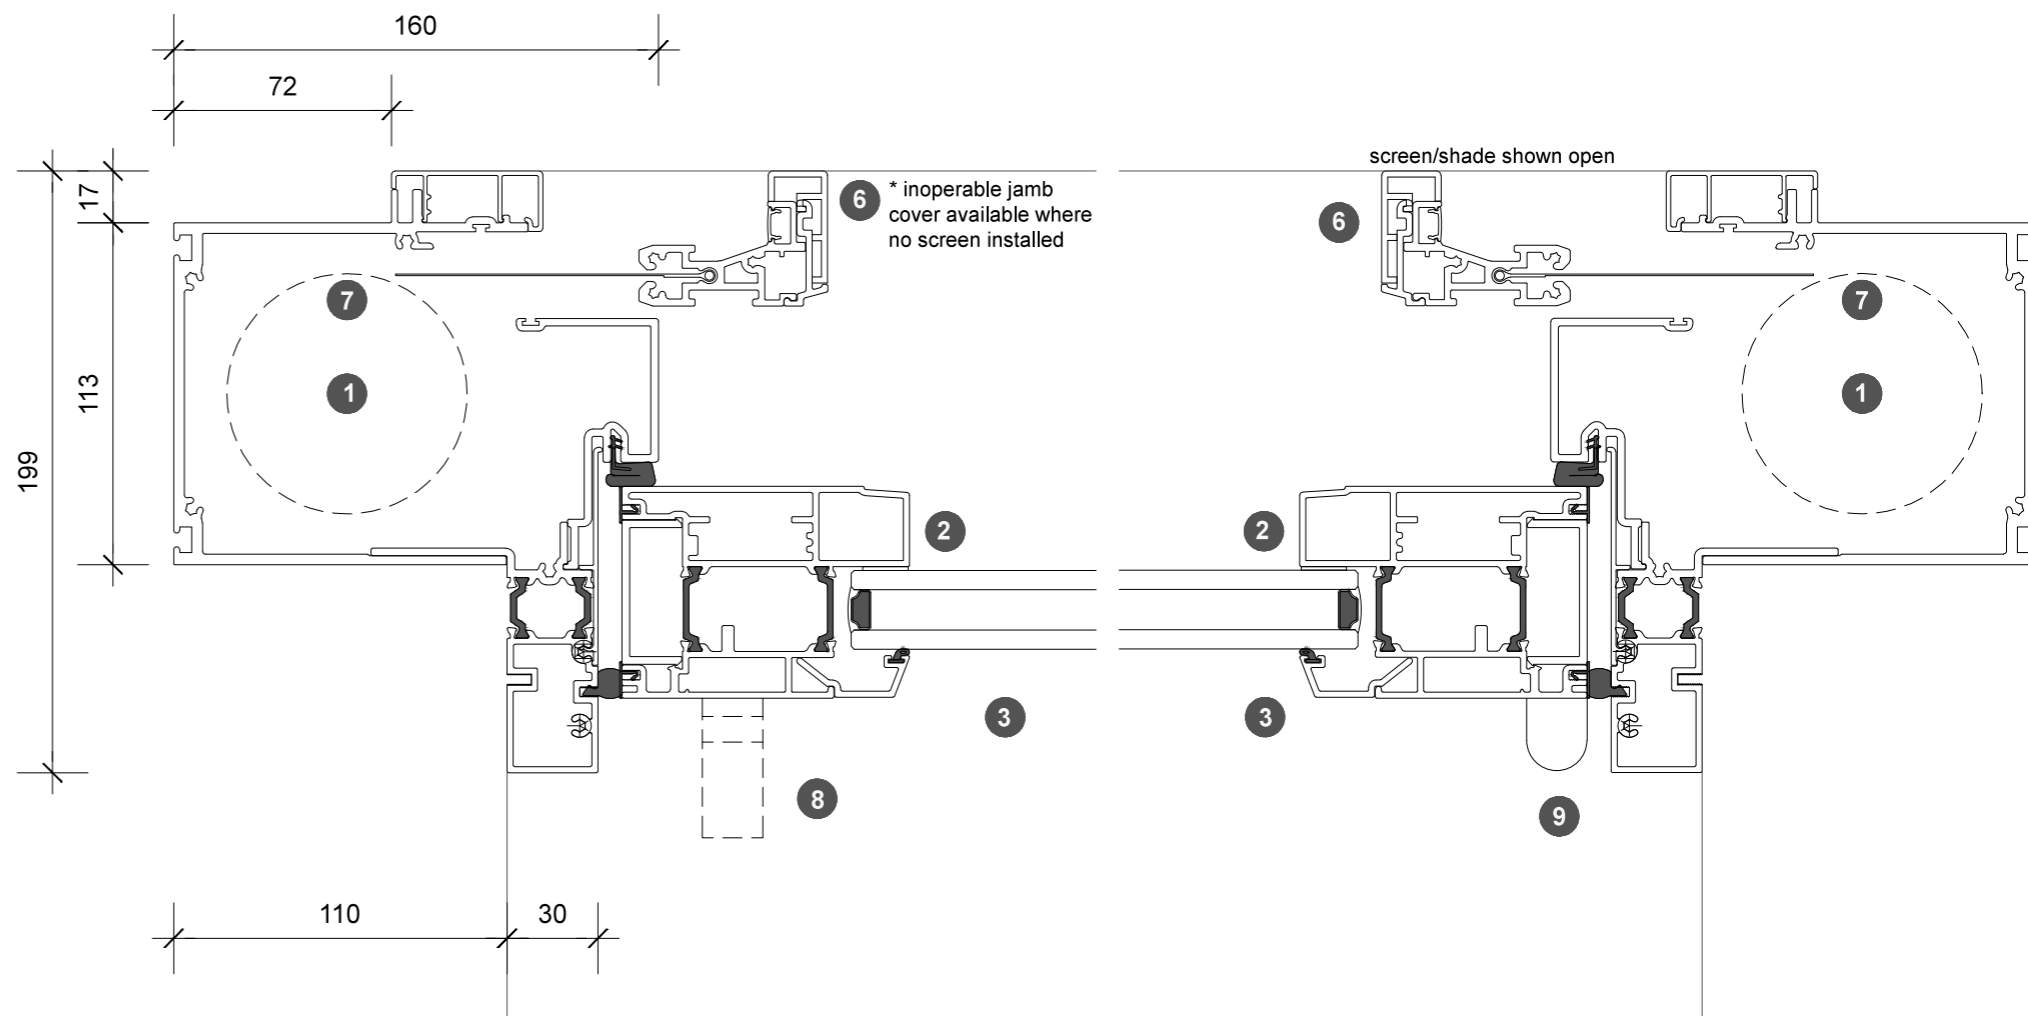

3. head detail

4. sill detail

elevation key

plan key

- 1 screen/shade box
- 2 door panel stile
- 3 glazing
- 4 top rail
- 5 bottom rail
- 6 screen stile
- 7 screen/blind
- 8 lever handle
- 9 pivot

legend

1. jamb detail

2. jamb detail