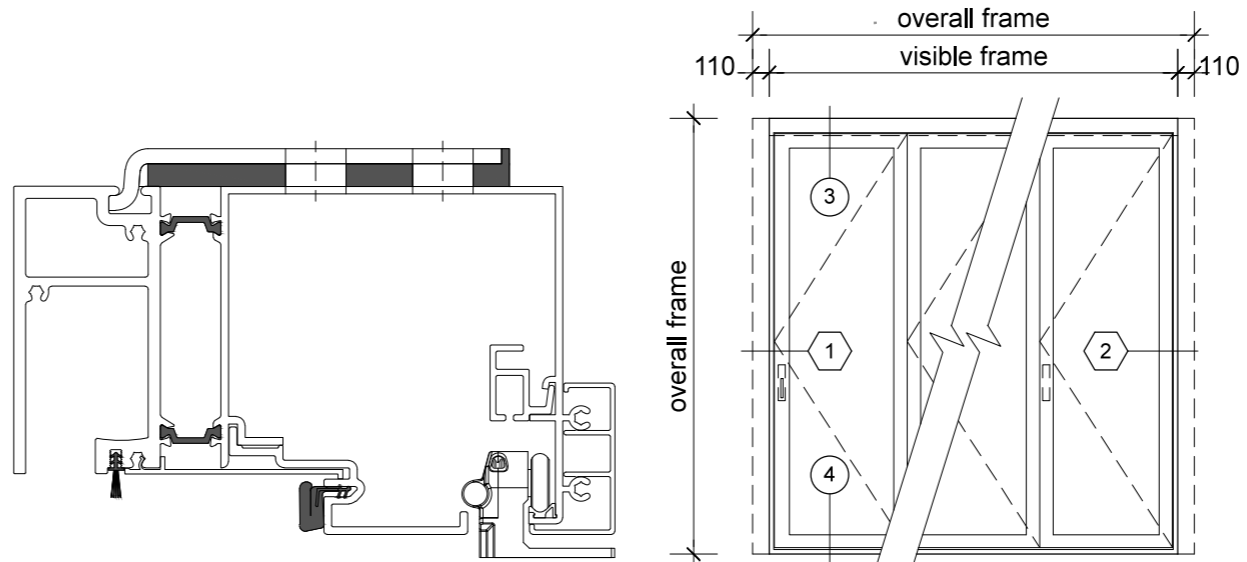

3. head detail

Head support bracket provided where fixing is inboard of the carrier track (folding doors only)

- 1 screen/shade box
- 2 door panel stile
- 3 glazing
- 4 top rail
- 5 bottom rail
- 6 screen stile
- 7 screen/blind
- 8 lever handle
- 9 pivot

legend

4. sill detail

1. jamb detail

2. jamb detail