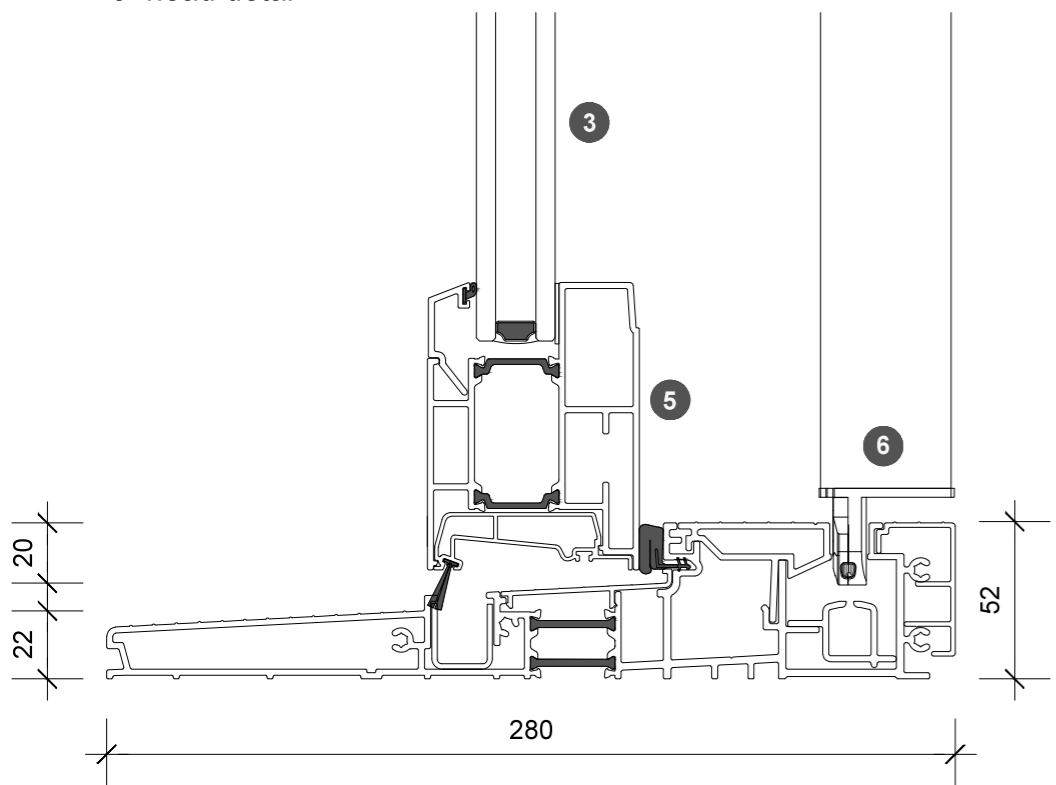

3. head detail

Head support bracket provided where fixing is inboard of the carrier track (folding doors only)

- 1 screen/shade box
- 2 door panel stile
- 3 glazing
- 4 top rail
- 5 bottom rail
- 6 screen stile
- 7 screen/blind
- 8 lever handle
- 9 pivot

legend

4. sill detail

1. jamb detail

2. jamb detail