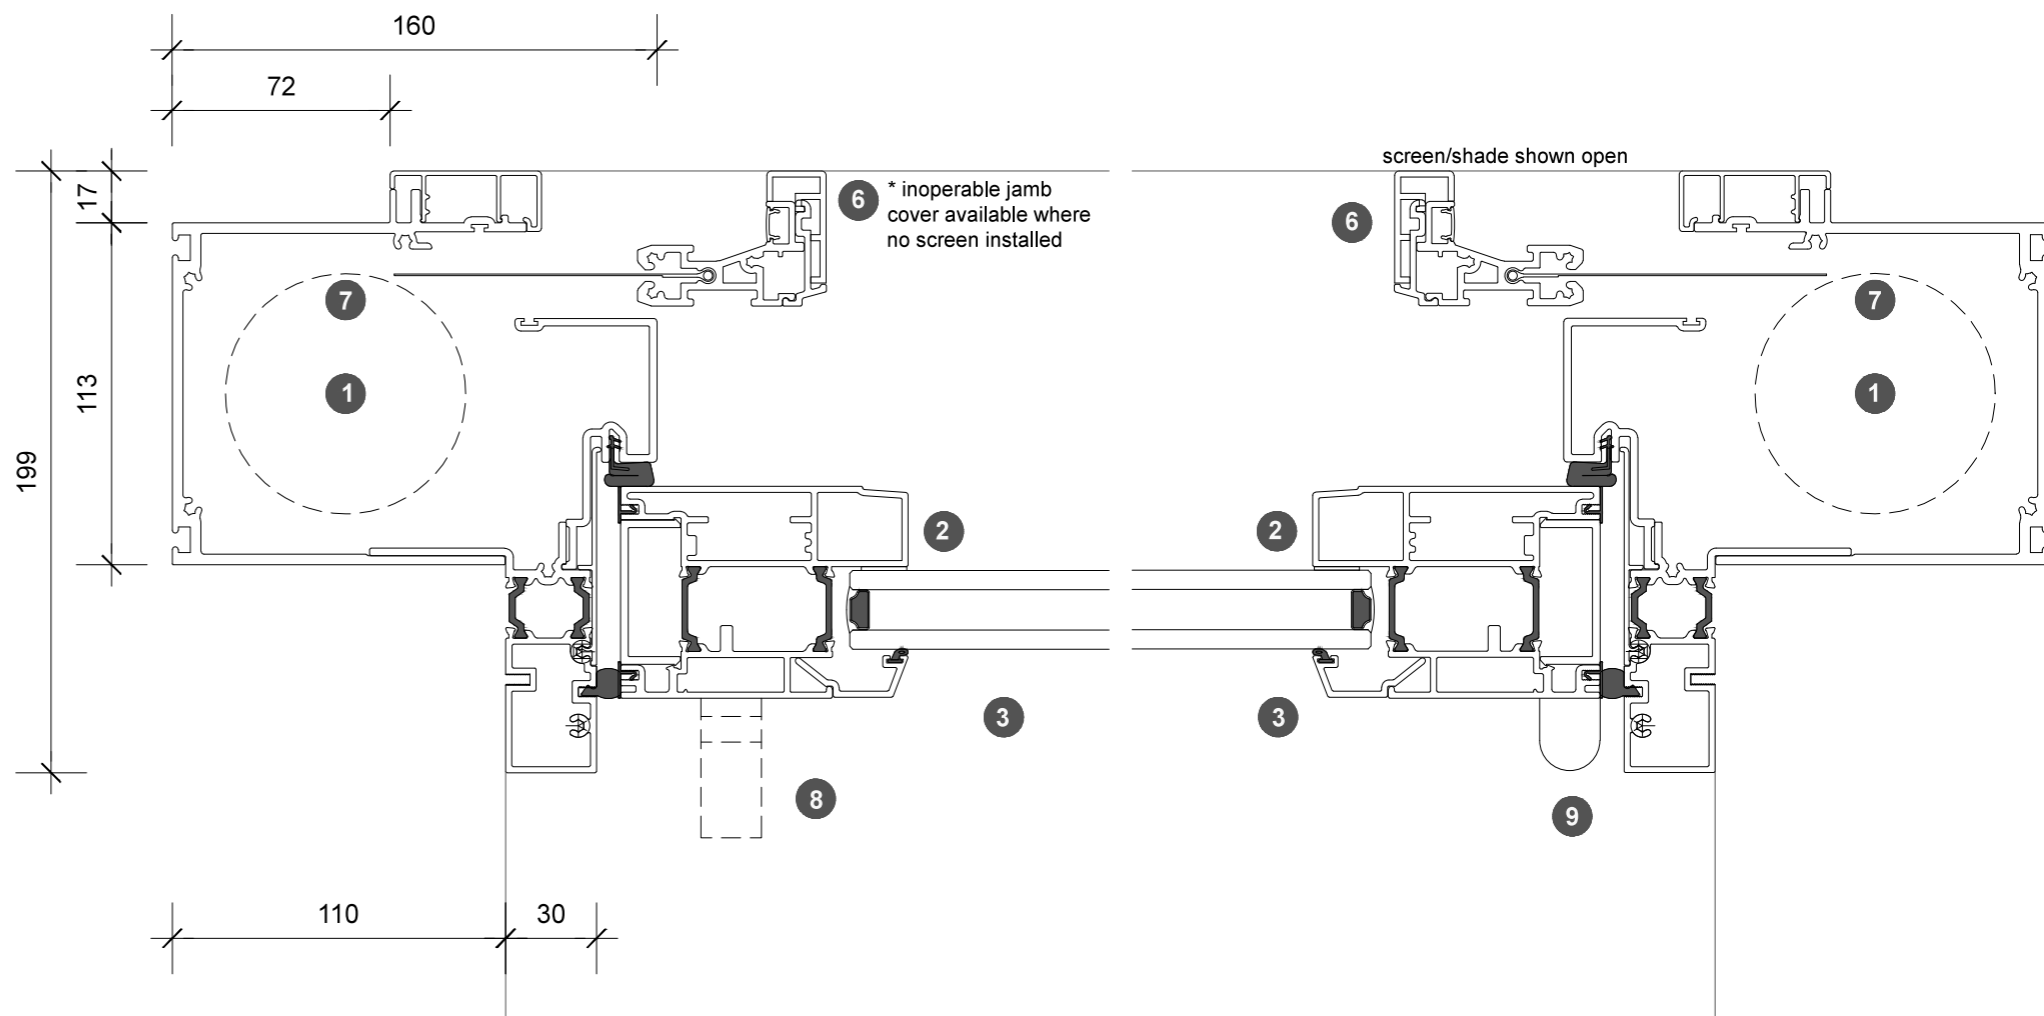

3. head detail

Head support bracket provided where fixing is inboard of the carrier track (folding doors only)

- 1 screen/shade box
- 2 door panel stile
- 3 glazing
- 4 top rail
- 5 bottom rail
- 6 screen stile
- 7 screen/blind
- 8 lever handle
- 9 pivot

legend

4. sill detail

1. jamb detail

2. jamb detail