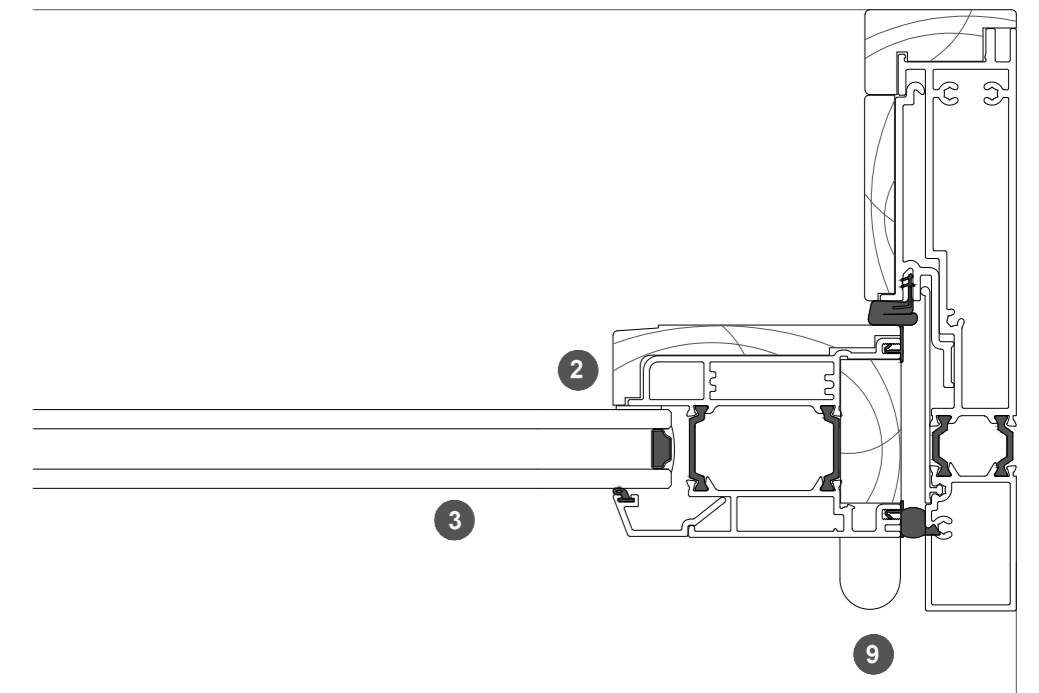

3. head detail

4. sill detail

1. jamb detail

elevation key

plan key

- 1 screen/shade box
- 2 door panel stile
- 3 glazing
- 4 top rail
- 5 bottom rail
- 6 screen stile
- 7 screen/blind
- 8 lever handle
- 9 pivot

legend

2. jamb detail