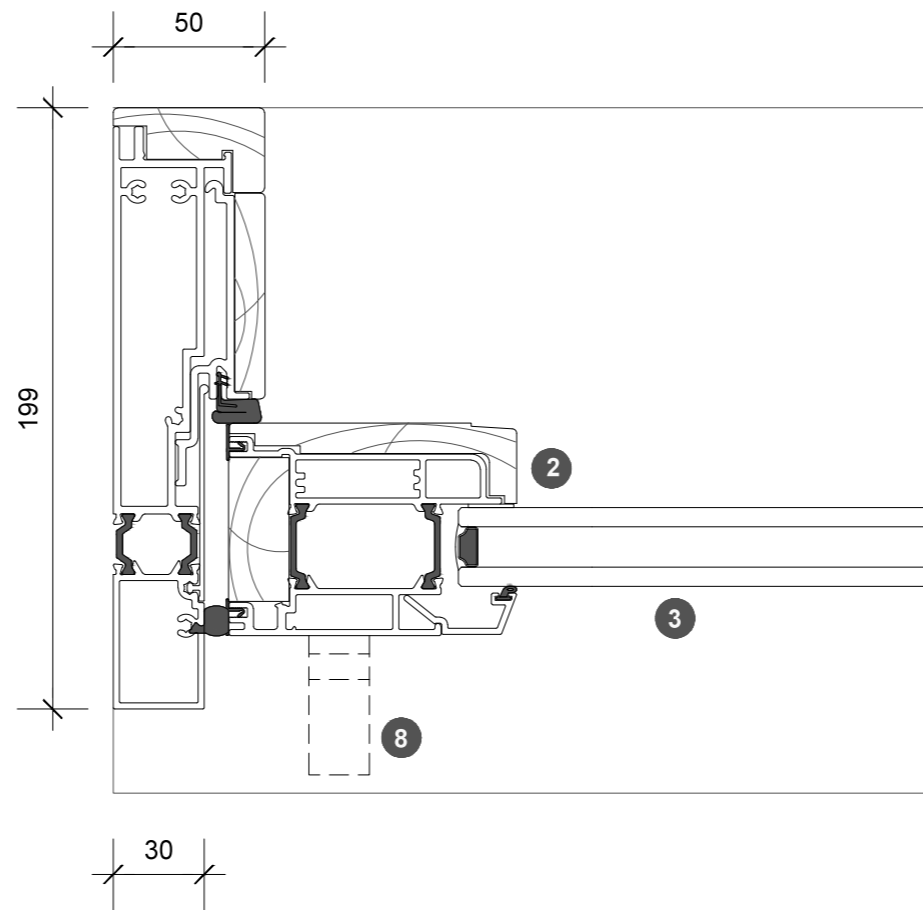

3. head detail

4. sill detail

1. jamb detail

elevation key

plan key

- 1 screen/shade box
- 2 door panel stile
- 3 glazing
- 4 top rail
- 5 bottom rail
- 6 screen stile
- 7 screen/blind
- 8 lever handle
- 9 pivot

legend

2. jamb detail