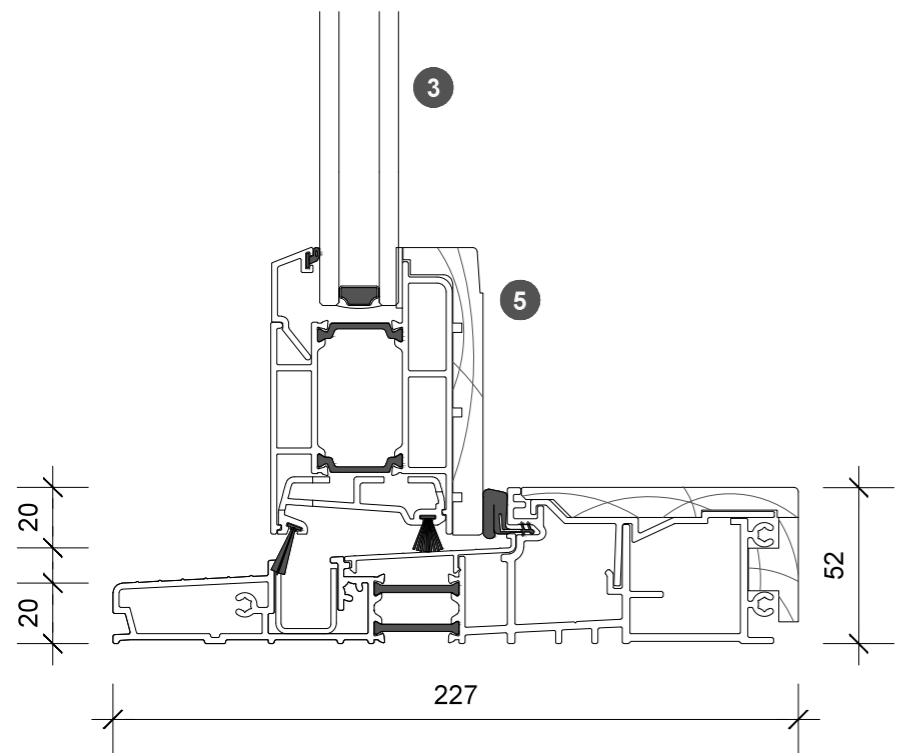

3. head detail

4. sill detail

1. jamb detail

- 1 screen/shade box
- 2 door panel stile
- 3 glazing
- 4 top rail
- 5 bottom rail
- 6 screen stile
- 7 screen/blind
- 8 lever handle
- 9 pivot

legend

elevation key

plan key

2. jamb detail