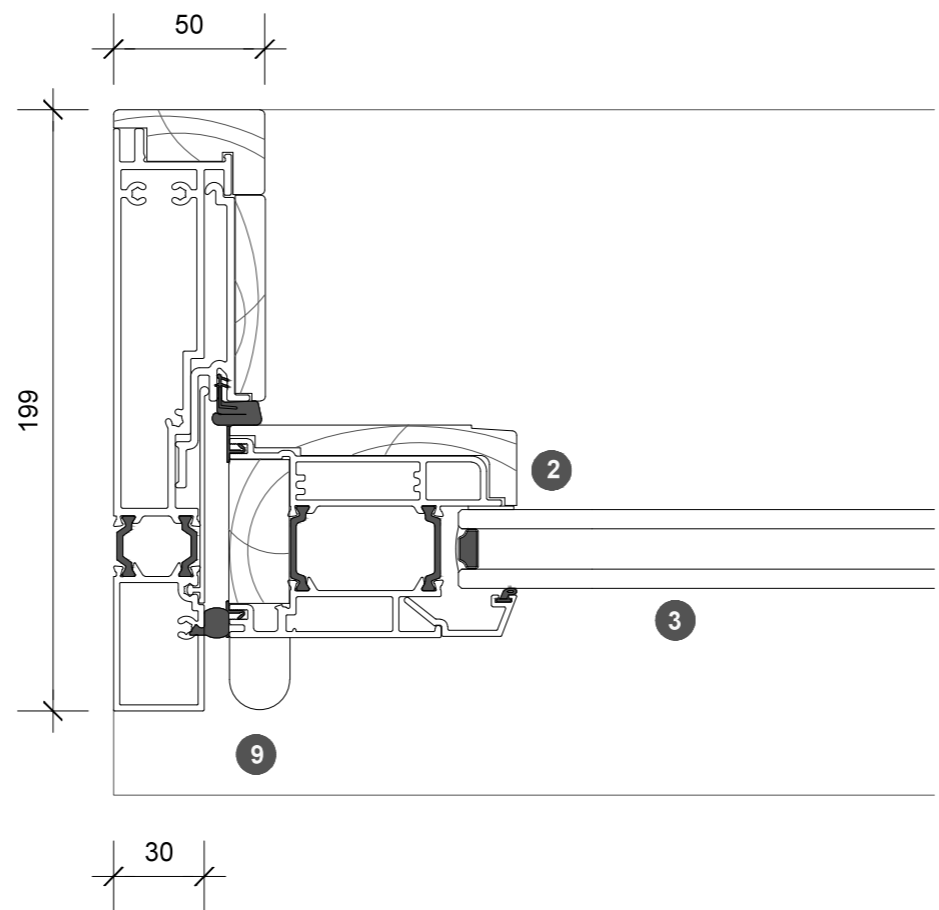

3. head detail

4. sill detail

1. jamb detail

- 1 screen/shade box
- 2 door panel stile
- 3 glazing
- 4 top rail
- 5 bottom rail
- 6 screen stile
- 7 screen/blind
- 8 lever handle
- 9 pivot

legend

elevation key

plan key

2. jamb detail