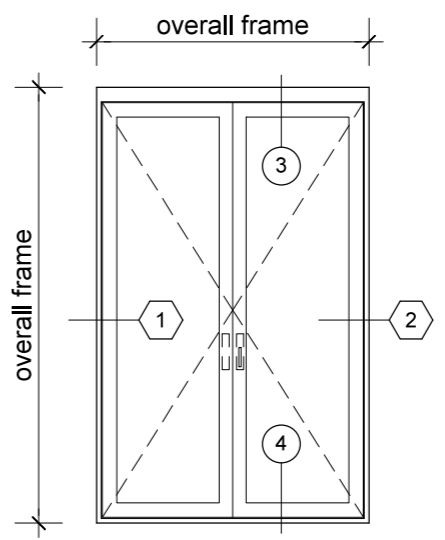

3. head detail

4. sill detail

1. jamb detail

- 1 screen/shade box
- 2 door panel stile
- 3 glazing
- 4 top rail
- 5 bottom rail
- 6 screen stile
- 7 screen/blind
- 8 lever handle
- 9 pivot

legend

elevation key

plan key

2. jamb detail