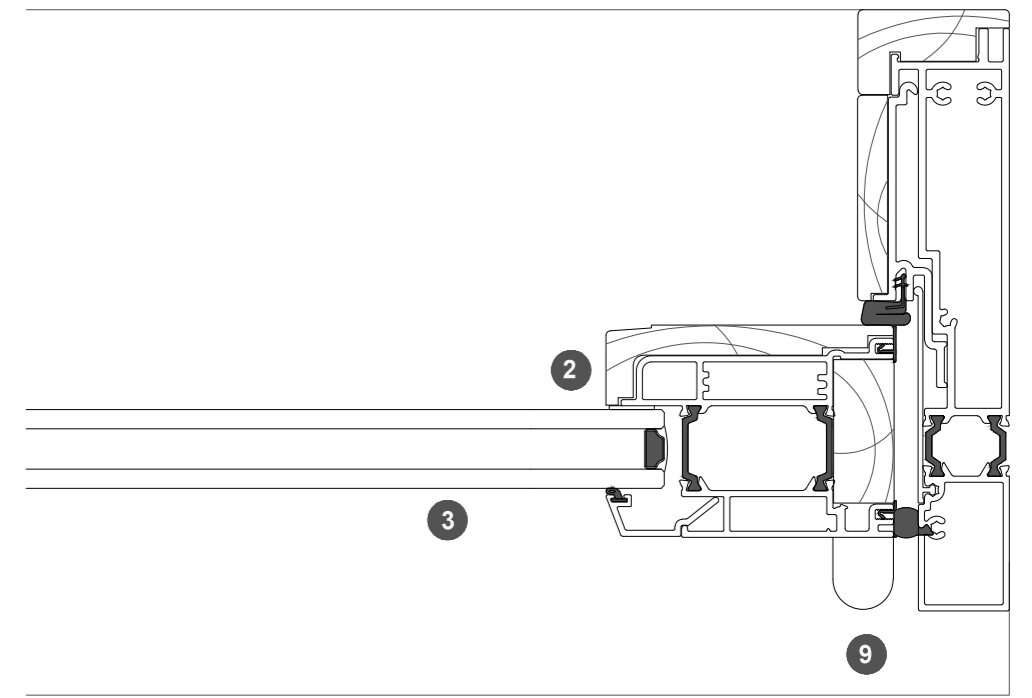

3. head detail

4. sill detail

1. jamb detail

- 1 screen/shade box
- 2 door panel stile
- 3 glazing
- 4 top rail
- 5 bottom rail
- 6 screen stile
- 7 screen/blind
- 8 lever handle
- 9 pivot

legend

elevation key

plan key

2. jamb detail