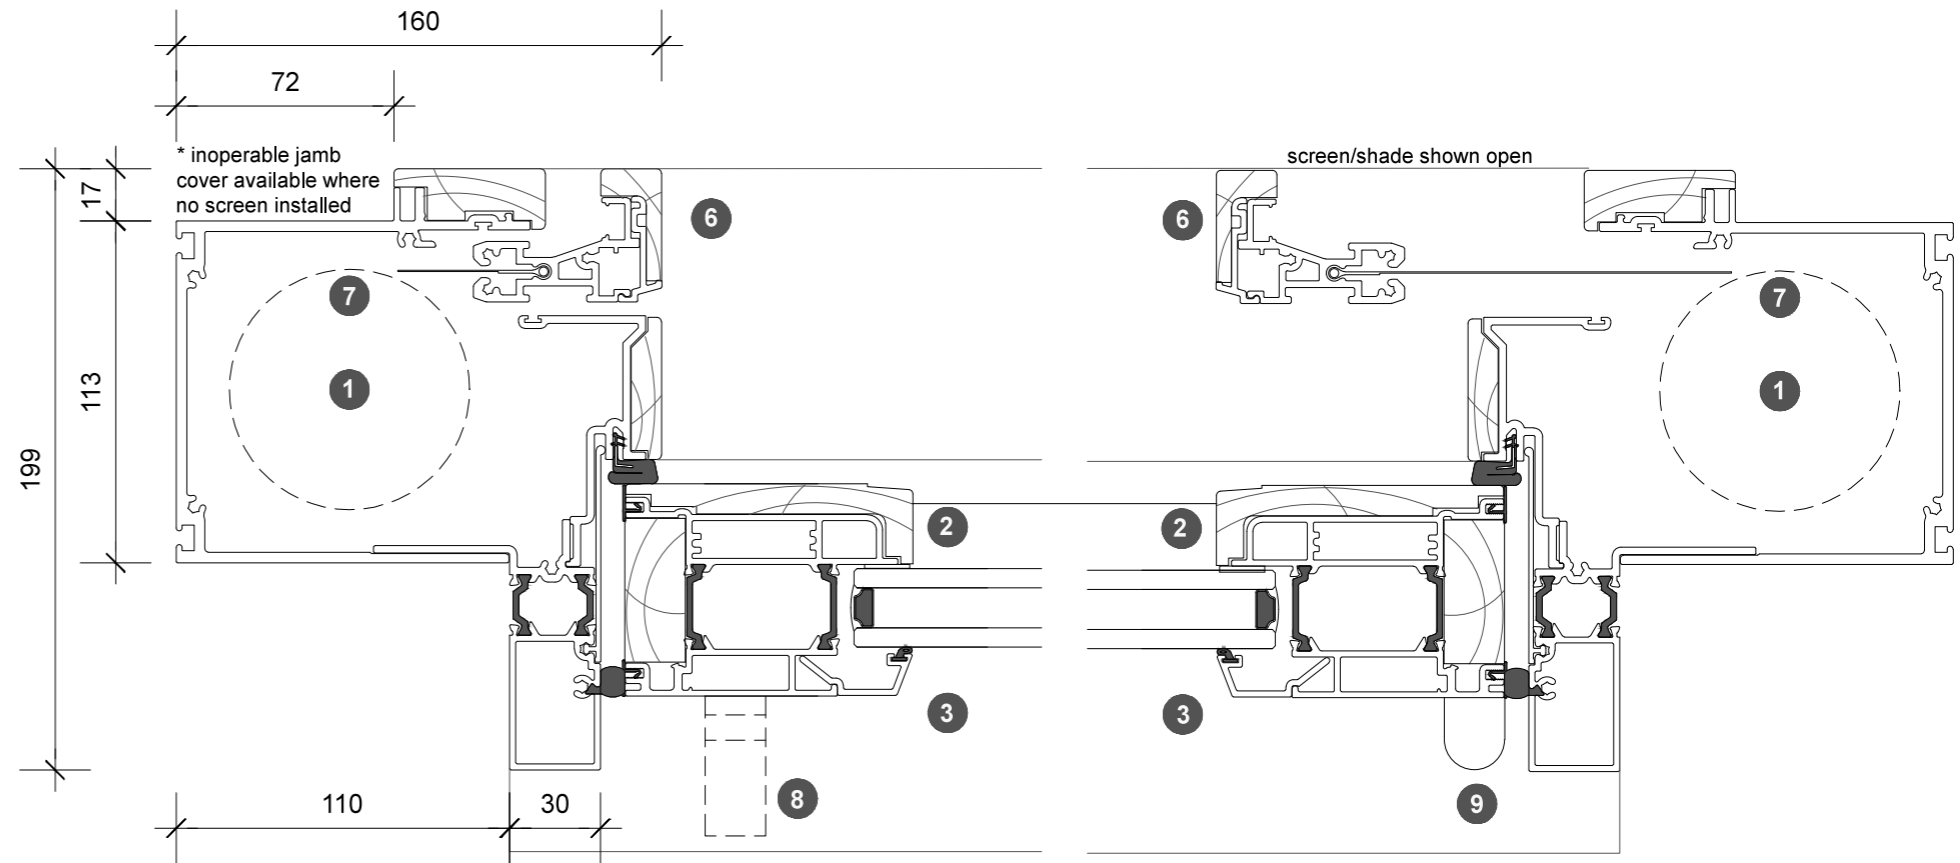

3. head detail

4. sill detail

elevation key

plan key

- 1 screen/shade box
- 2 door panel stile
- 3 glazing
- 4 top rail
- 5 bottom rail
- 6 screen stile
- 7 screen/blind
- 8 lever handle
- 9 pivot

legend

1. jamb detail

2. jamb detail