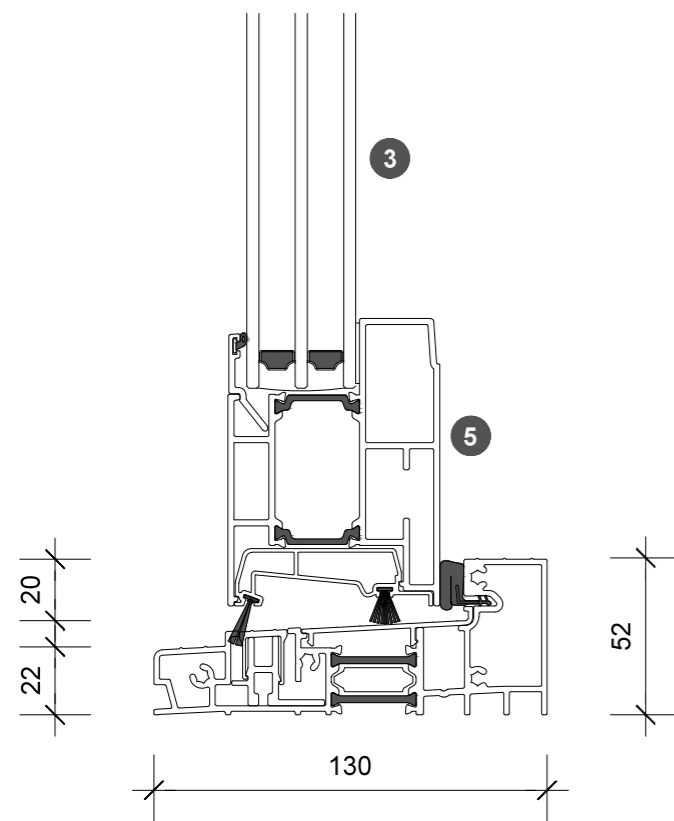

3. head detail

4. sill detail

1. jamb detail

elevation key

plan key

- |                    |                |
|--------------------|----------------|
| 1 screen/shade box | 6 screen stile |
| 2 door panel stile | 7 screen/blind |
| 3 glazing          | 8 lever handle |
| 4 top rail         | 9 pivot        |
| 5 bottom rail      |                |

legend

2. jamb detail