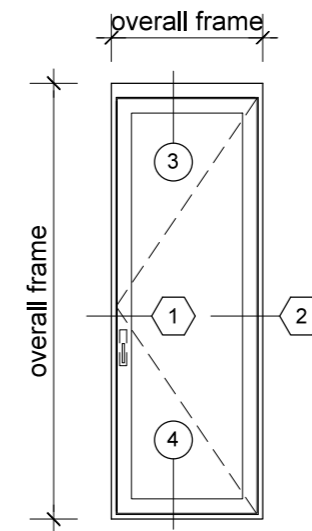

3. head detail

4. sill detail

1. jamb detail

elevation key

plan key

- |                    |                |
|--------------------|----------------|
| 1 screen/shade box | 6 screen stile |
| 2 door panel stile | 7 screen/blind |
| 3 glazing          | 8 lever handle |
| 4 top rail         | 9 pivot        |
| 5 bottom rail      |                |

legend

2. jamb detail