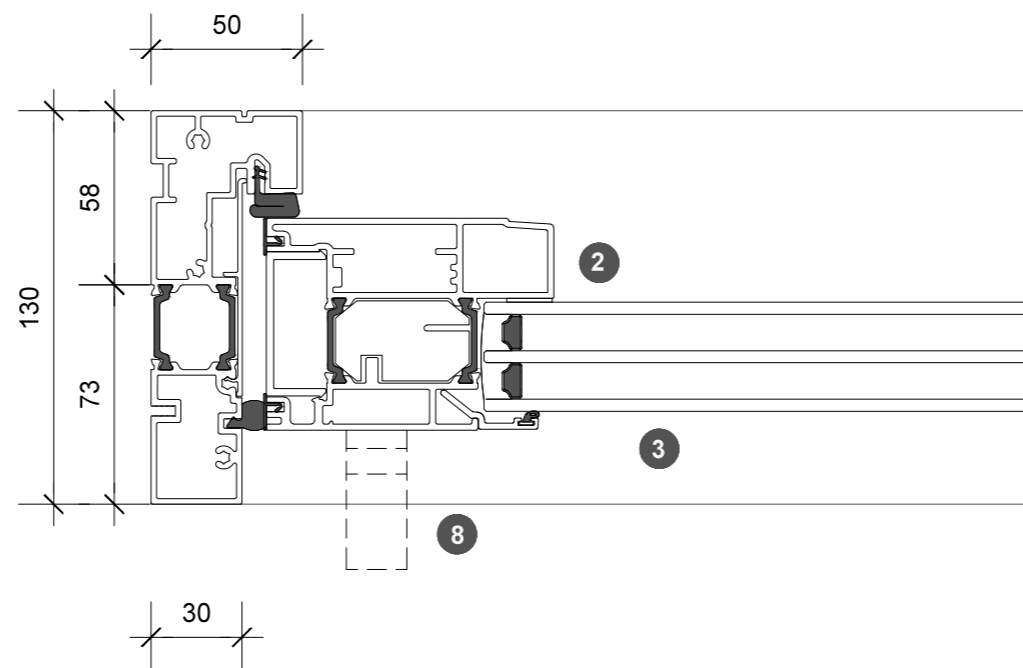

3. head detail

4. sill detail

1. jamb detail

elevation key

plan key

- |                    |                |
|--------------------|----------------|
| 1 screen/shade box | 6 screen stile |
| 2 door panel stile | 7 screen/blind |
| 3 glazing          | 8 lever handle |
| 4 top rail         | 9 pivot        |
| 5 bottom rail      |                |

legend

2. jamb detail