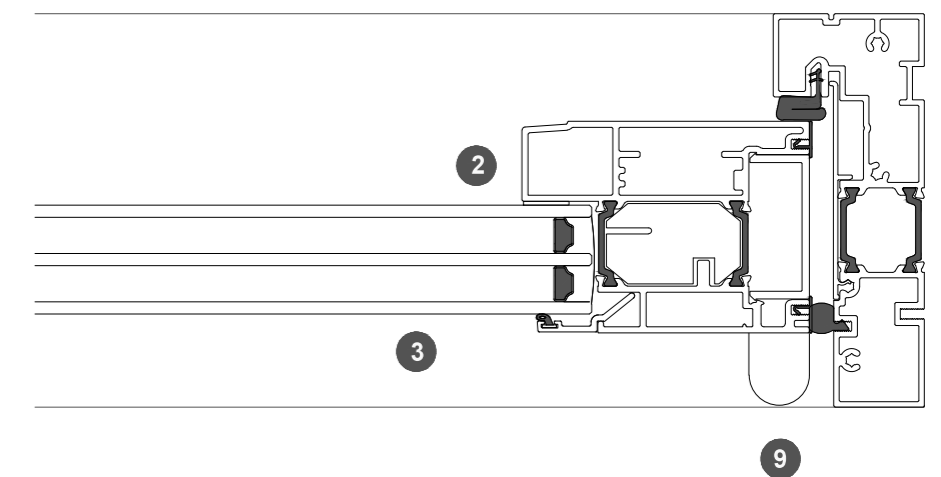

3. head detail

4. sill detail

1. jamb detail

elevation key

plan key

- |                    |                |
|--------------------|----------------|
| 1 screen/shade box | 6 screen stile |
| 2 door panel stile | 7 screen/blind |
| 3 glazing          | 8 lever handle |
| 4 top rail         | 9 pivot        |
| 5 bottom rail      |                |

legend

2. jamb detail