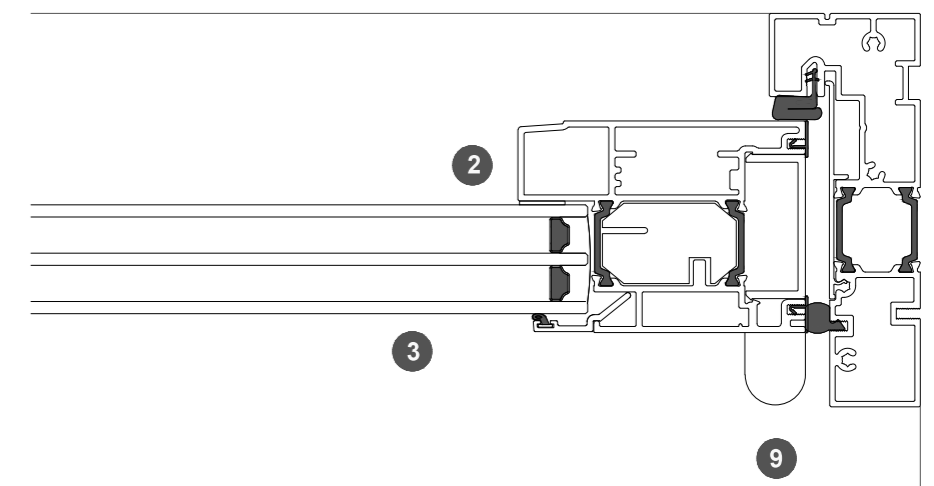

3. head detail

4. sill detail

1. jamb detail

elevation key

plan key

- 1 screen/shade box
- 2 door panel stile
- 3 glazing
- 4 top rail
- 5 bottom rail
- 6 screen stile
- 7 screen/blind
- 8 lever handle
- 9 pivot

legend

2. jamb detail