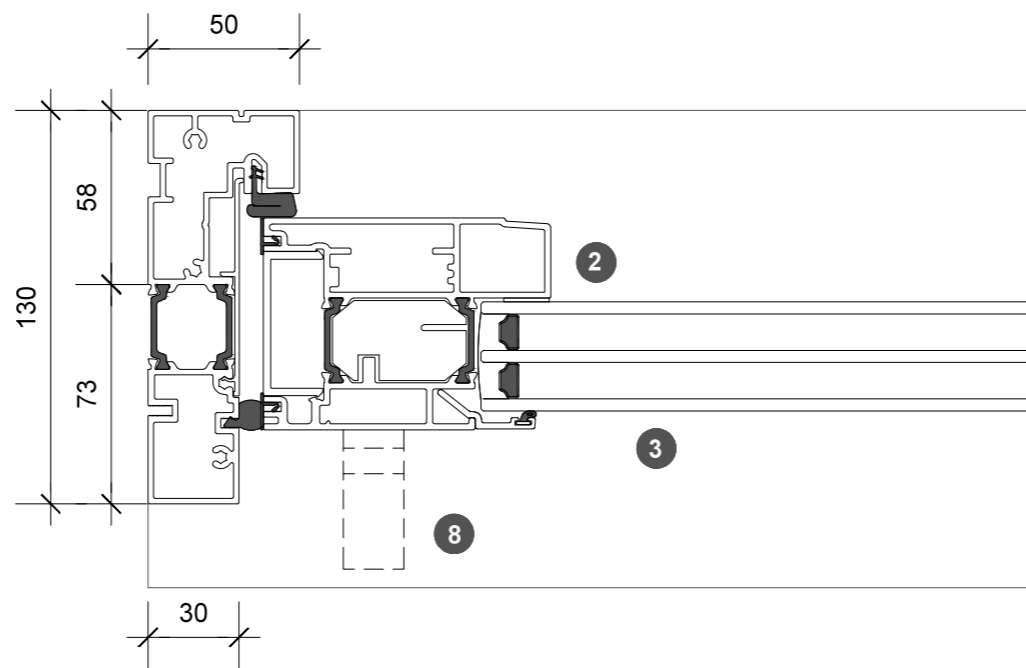

3. head detail

4. sill detail

1. jamb detail

elevation key

plan key

- 1 screen/shade box
- 2 door panel stile
- 3 glazing
- 4 top rail
- 5 bottom rail
- 6 screen stile
- 7 screen/blind
- 8 lever handle
- 9 pivot

legend

2. jamb detail