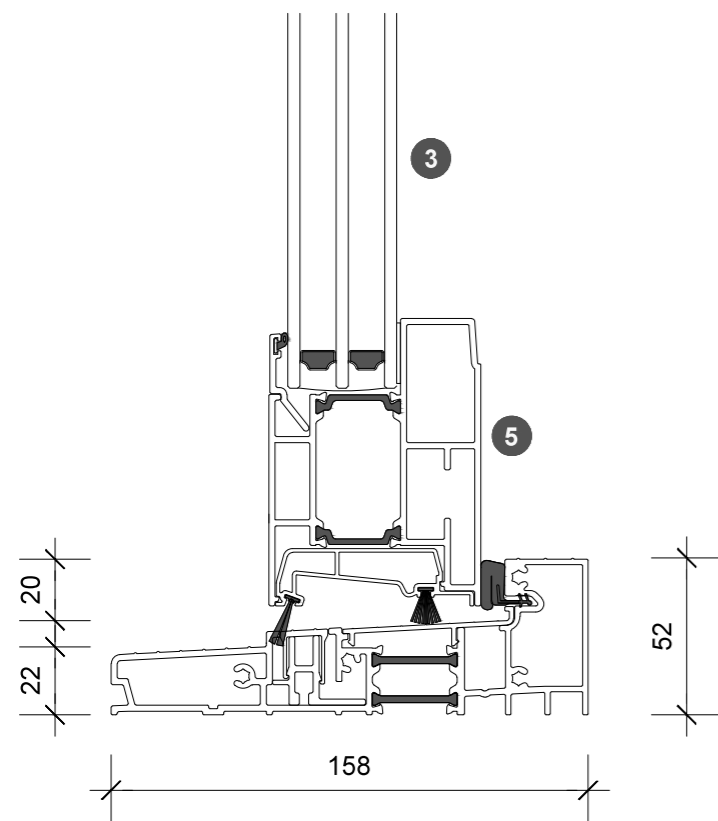

3. head detail

4. sill detail

1. jamb detail

elevation key

plan key

- 1 screen/shade box
- 2 door panel stile
- 3 glazing
- 4 top rail
- 5 bottom rail
- 6 screen stile
- 7 screen/blind
- 8 lever handle
- 9 pivot

legend

2. jamb detail