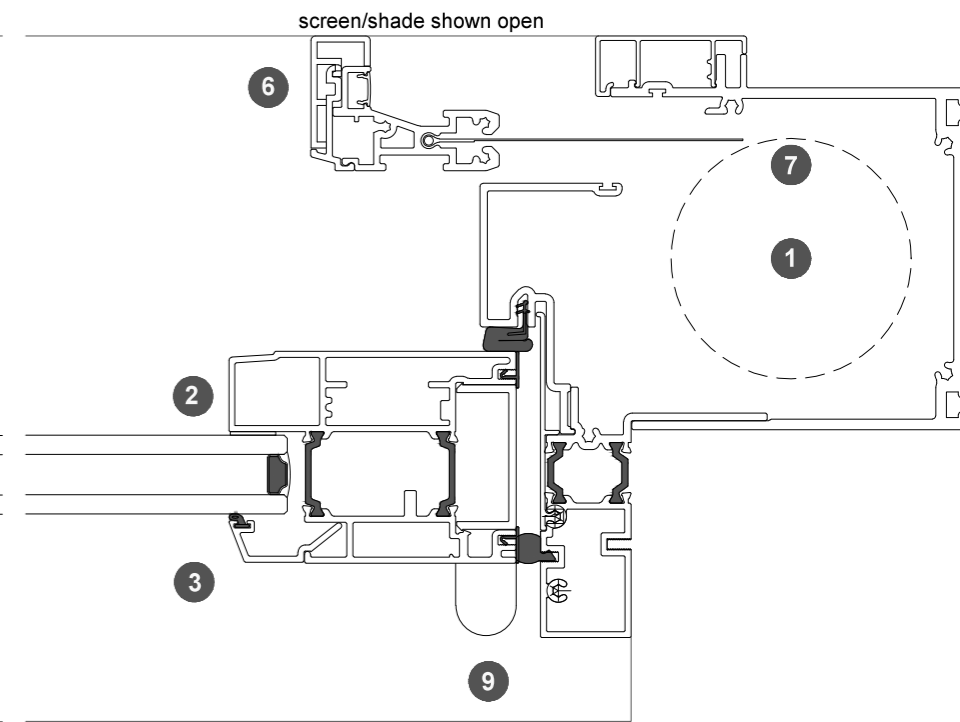

3. head detail

4. sill detail

1. jamb detail

elevation key

plan key

- 1 screen/shade box
- 2 door panel stile
- 3 glazing
- 4 top rail
- 5 bottom rail
- 6 screen stile
- 7 screen/blind
- 8 lever handle
- 9 pivot

legend

2. jamb detail