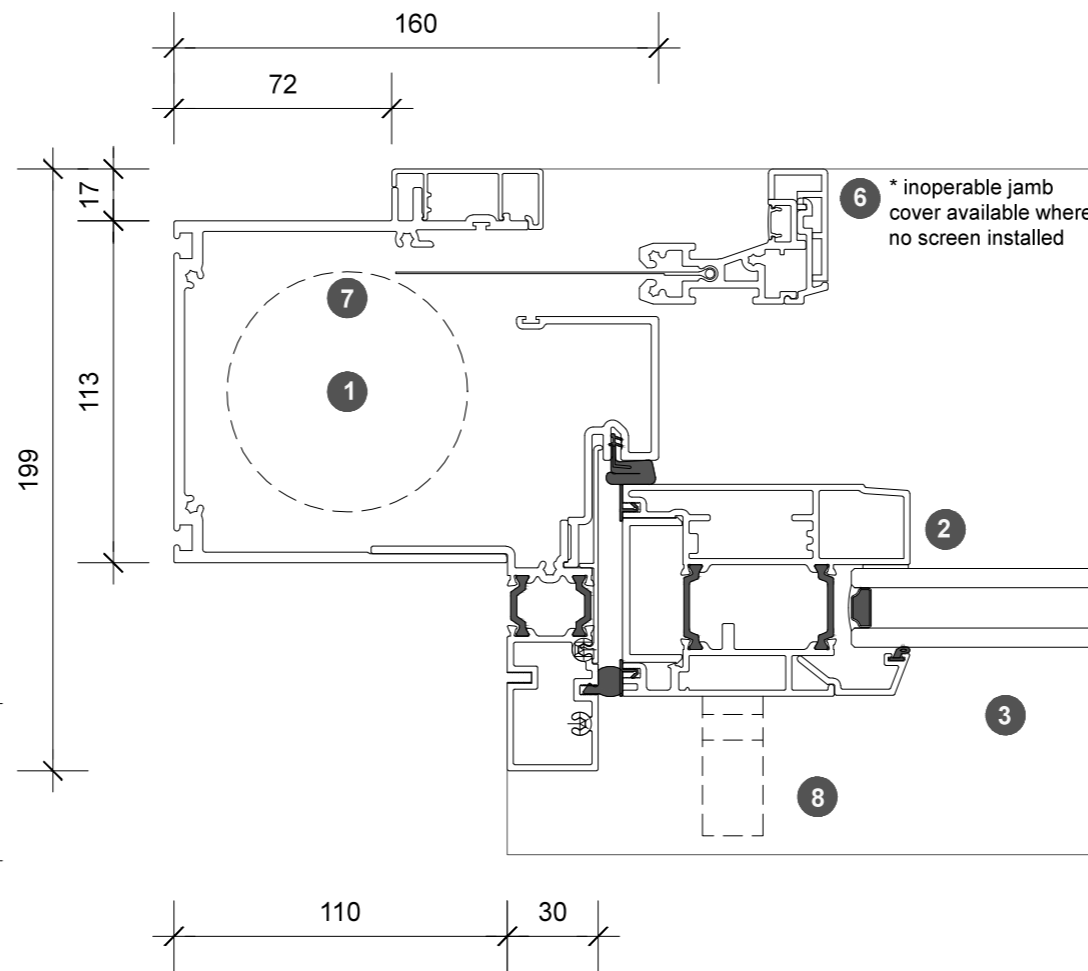

3. head detail

4. sill detail

1. jamb detail

elevation key

plan key

- 1 screen/shade box
- 2 door panel stile
- 3 glazing
- 4 top rail
- 5 bottom rail
- 6 screen stile
- 7 screen/blind
- 8 lever handle
- 9 pivot

legend

2. jamb detail