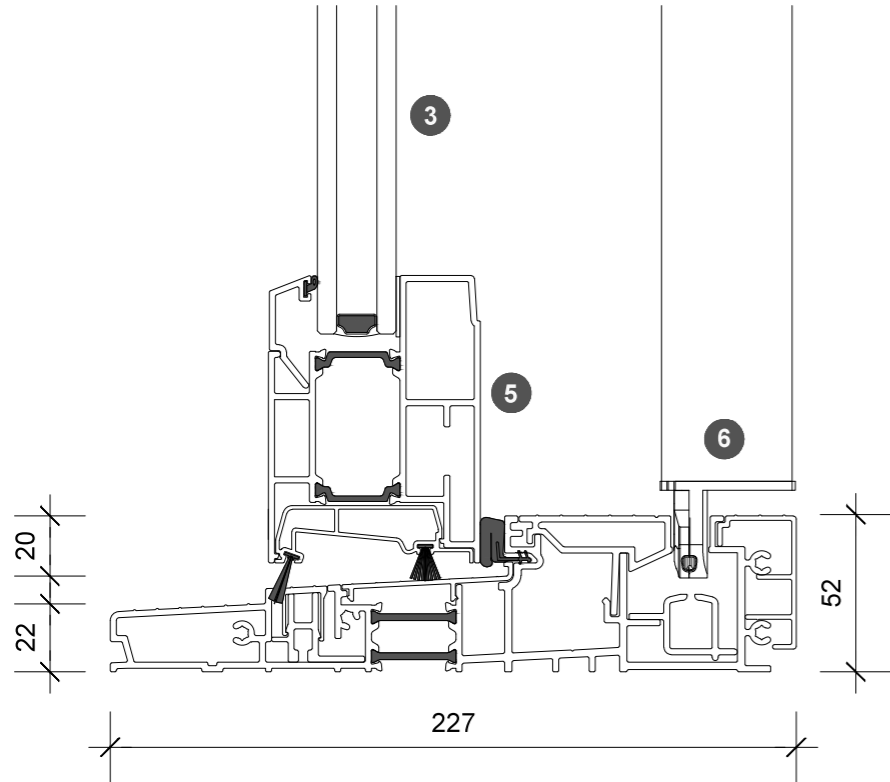

3. head detail

4. sill detail

1. jamb detail

elevation key

plan key

- 1 screen/shade box
- 2 door panel stile
- 3 glazing
- 4 top rail
- 5 bottom rail
- 6 screen stile
- 7 screen/blind
- 8 lever handle
- 9 pivot

legend

2. jamb detail