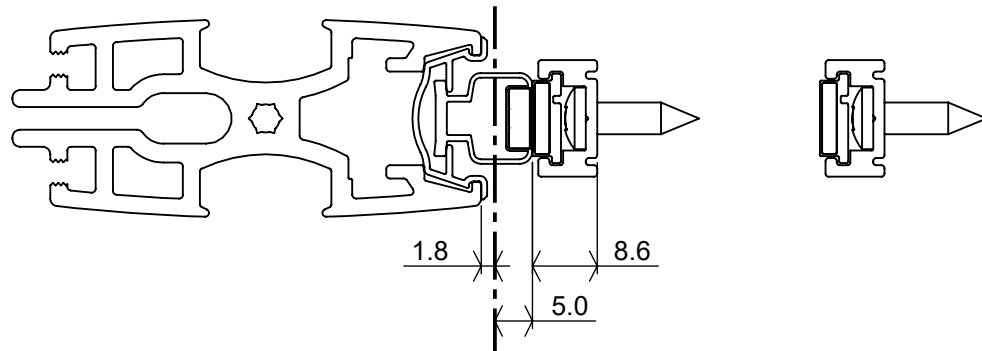

# Stile options

Straight magnet with 8mm adaptor

Straight magnet with 15mm adaptor

Off-Center Front Seal - AQ109

Side Q-Lon Seal - QL7066

Side Brush Seal - SEL-042

-----  
**Note:** Nominal Stop Position shown.