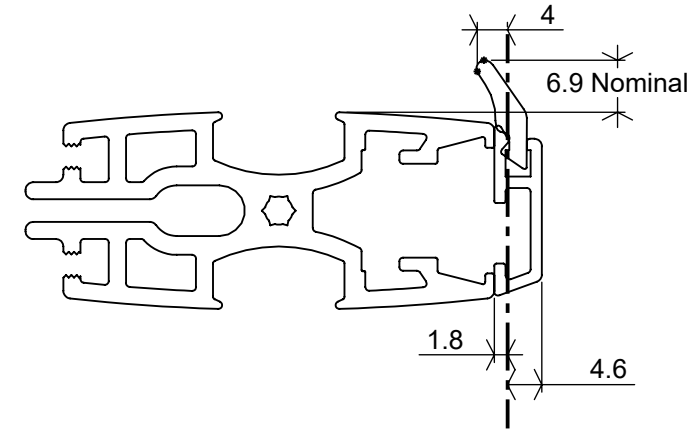

# Stile options

Straight magnet with 8mm adaptor

Straight magnet with 15mm adaptor

Off-Center Front Seal - AQ109

Side Q-Lon Seal - QL7066

Side Brush Seal - SEL-042

-----  
**Note:** Nominal Stop Position shown.