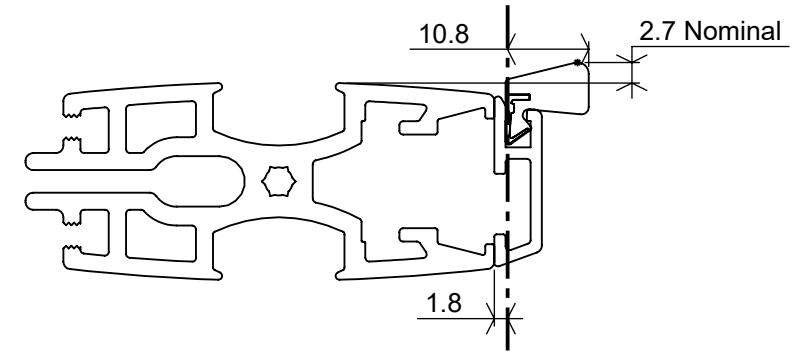

# Stile options

Straight magnet with 8mm adaptor

Straight magnet with 15mm adaptor

Off-Center Front Seal - AQ109

Side Q-Lon Seal - QL7066

Side Brush Seal - SEL-042

-----  
**Note:** Nominal Stop Position shown.