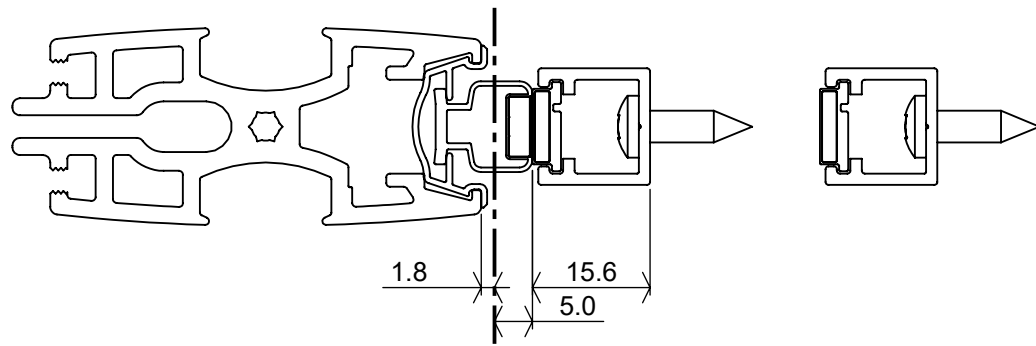

# Stile options

Straight magnet with 8mm adaptor

Straight magnet with 15mm adaptor

Off-Center Front Seal - AQ109

Side Q-Lon Seal - QL7066

Side Brush Seal - SEL-042

-----  
**Note:** Nominal Stop Position shown.