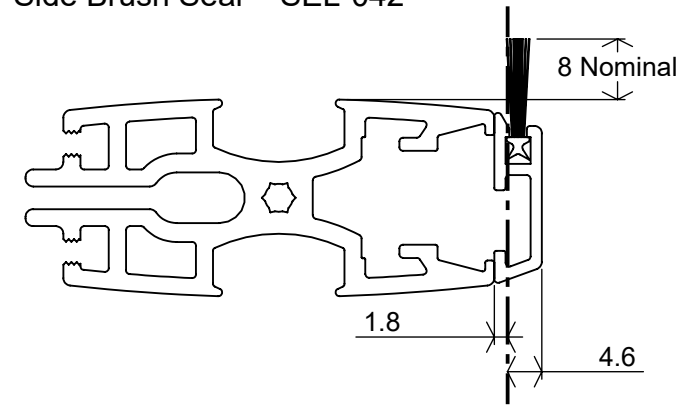

# Stile options

Straight magnet with 8mm adaptor

Straight magnet with 15mm adaptor

Off-Center Front Seal - AQ109

Side Q-Lon Seal - QL7066

Side Brush Seal - SEL-042

-----  
**Note:** Nominal Stop Position shown.