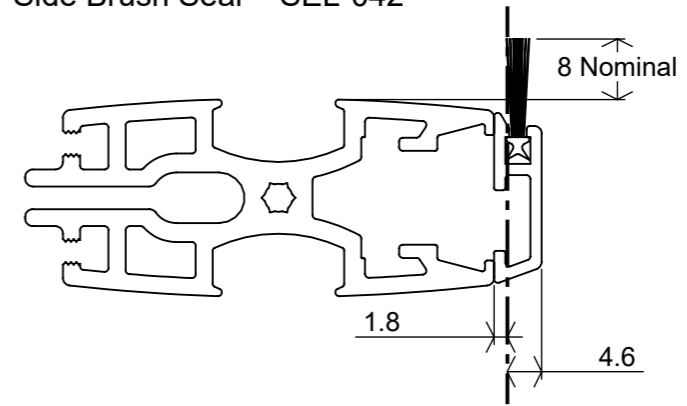

Stile options

Straight magnet with 8mm adaptor

Straight magnet with 15mm adaptor

Off-Center Front Seal - AQ109

Side Q-Lon Seal - QL7066

Side Brush Seal - SEL-042

Note: Nominal Stop Position shown.