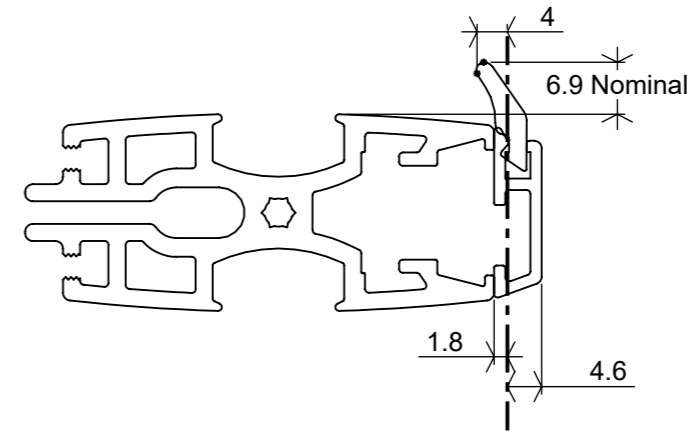

Stile options

Straight magnet with 8mm adaptor

Straight magnet with 15mm adaptor

Off-Center Front Seal - AQ109

Side Q-Lon Seal - QL7066

Side Brush Seal - SEL-042

Note: Nominal Stop Position shown.