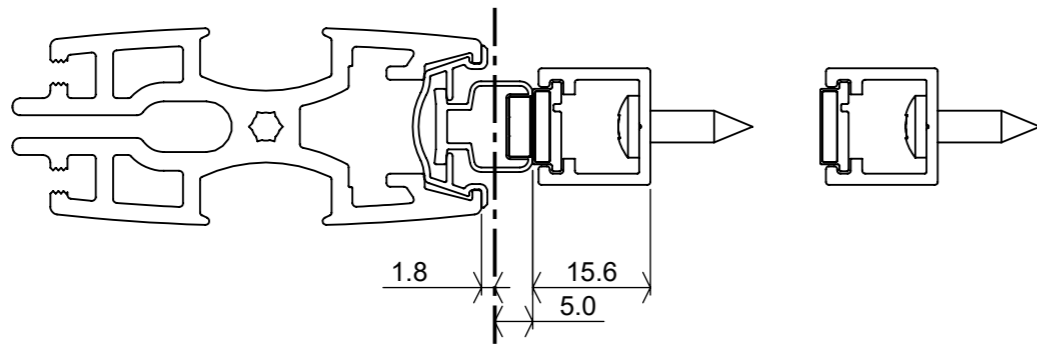

Stile options

Straight magnet with 8mm adaptor

Straight magnet with 15mm adaptor

Off-Center Front Seal - AQ109

Side Q-Lon Seal - QL7066

Side Brush Seal - SEL-042

Note: Nominal Stop Position shown.