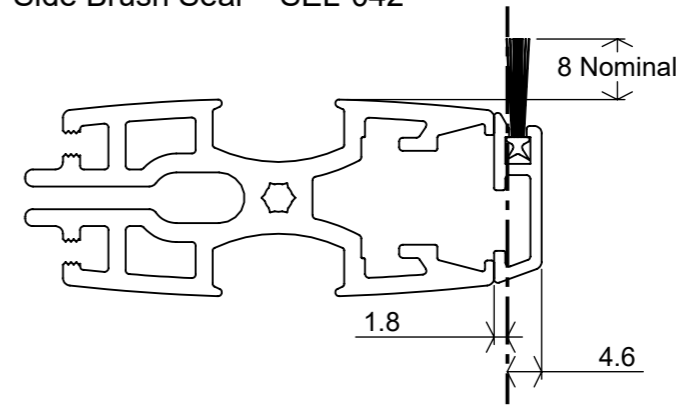

Stile options

Straight magnet with 8mm adaptor

Straight magnet with 15mm adaptor

Off-Center Front Seal - AQ109

Side Q-Lon Seal - QL7066

Side Brush Seal - SEL-042

Note: Nominal Stop Position shown.