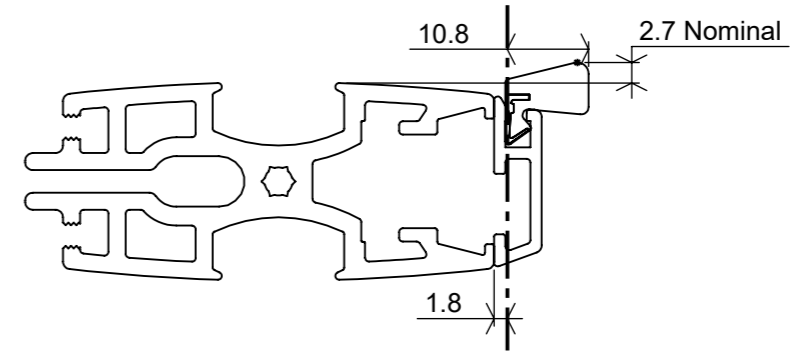

Stile options

Straight magnet with 8mm adaptor

Straight magnet with 15mm adaptor

Off-Center Front Seal - AQ109

Side Q-Lon Seal - QL7066

Side Brush Seal - SEL-042

Note: Nominal Stop Position shown.