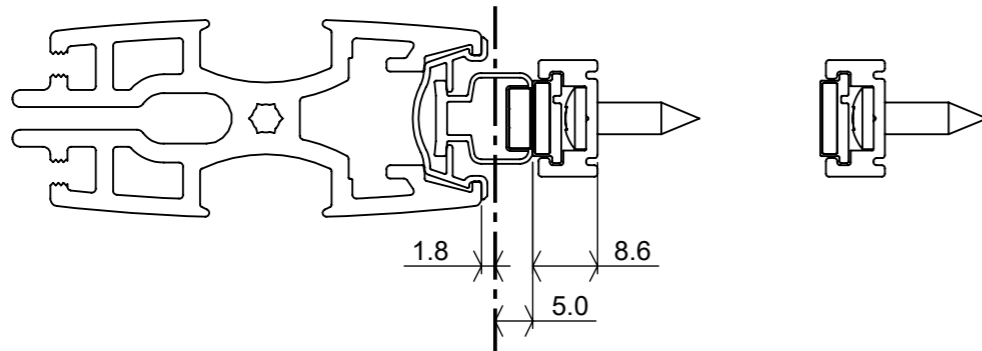

Stile options

Straight magnet with 8mm adaptor

Straight magnet with 15mm adaptor

Off-Center Front Seal - AQ109

Side Q-Lon Seal - QL7066

Side Brush Seal - SEL-042

Note: Nominal Stop Position shown.