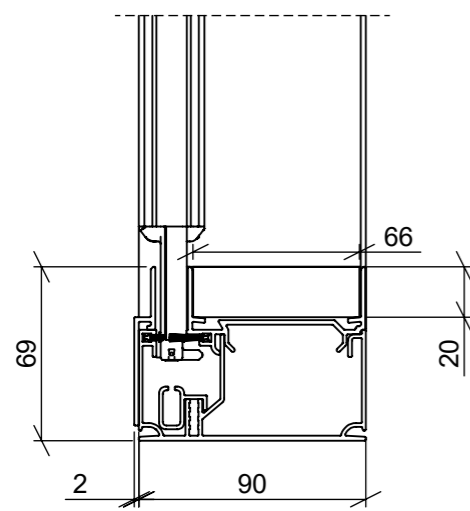

# No Overhang

SECTION A-A

**Note:**  
 All screens ordered for outside installation are supplied with standard drainage.  
 (Refer to S4 product detail - Sill drainage)  
 It is the responsibility of the specifier and installer to ensure that the screen drainage is compatible with the drainage of the door.

# With 22mm Overhang

SECTION A-A

**Note:**

All screens ordered for outside installation are supplied with standard drainage.

(Refer to S4 product detail - Sill drainage)

It is the responsibility of the specifier and installer to ensure that the screen drainage is compatible with the drainage of the door.