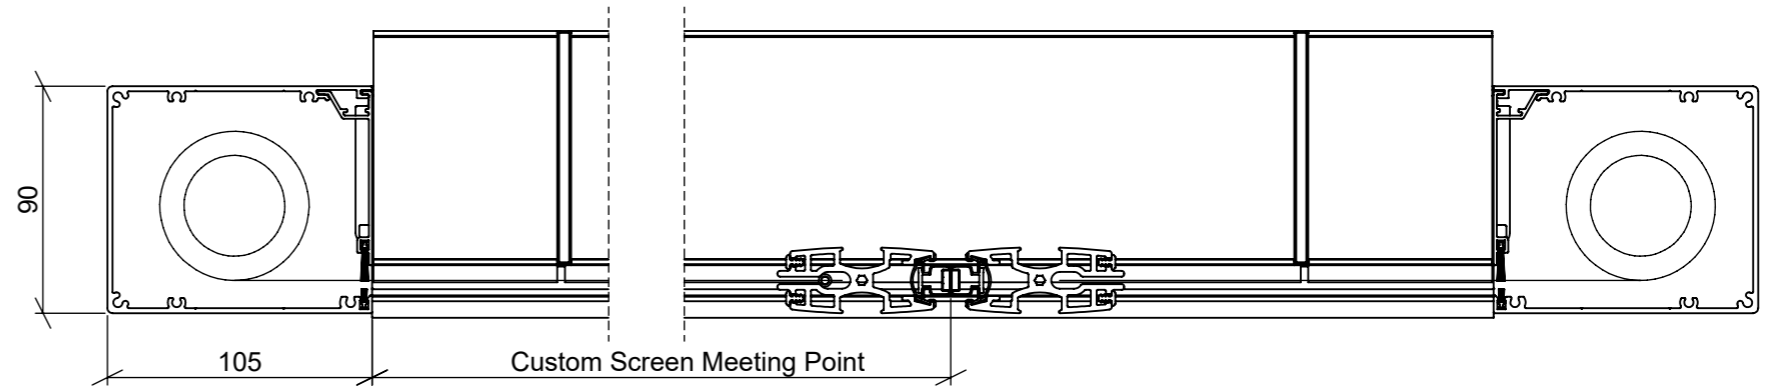

# No Overhang

SECTION A-A

**Note:**  
 All screens ordered for outside installation are supplied with standard drainage.  
 (Refer to S4 product detail - Sill drainage)  
 It is the responsibility of the specifier and installer to ensure that the screen drainage is compatible with the drainage of the door.

# With 22mm Overhang

SECTION A-A

**Note:**

All screens ordered for outside installation are supplied with standard drainage.

(Refer to S4 product detail - Sill drainage)

It is the responsibility of the specifier and installer to ensure that the screen drainage is compatible with the drainage of the door.