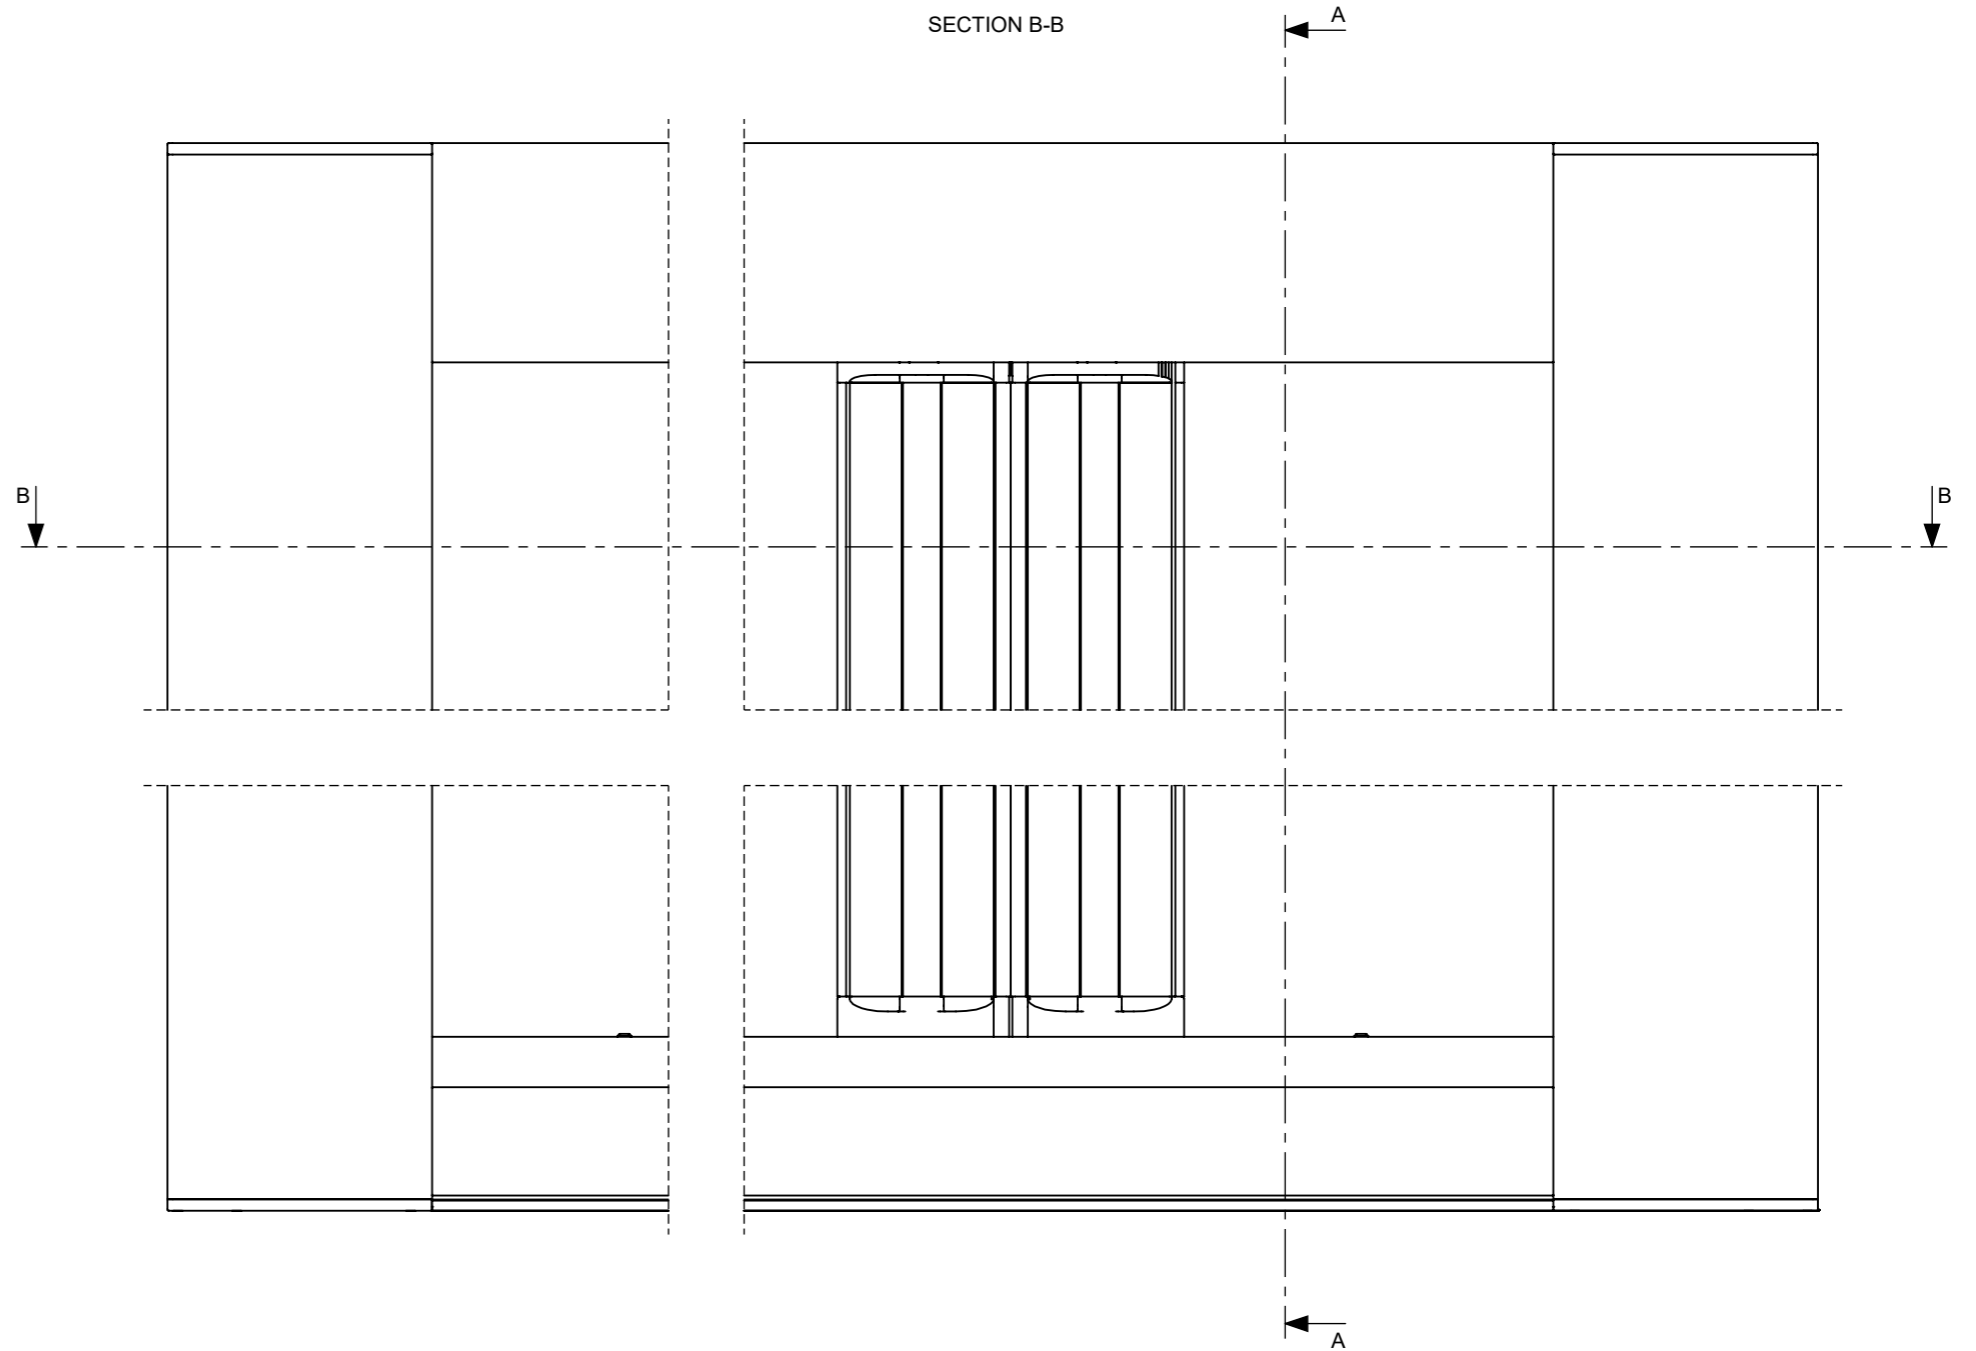

# No Overhang

SECTION A-A

**Note:**  
 All screens ordered for outside installation are supplied with standard drainage.  
 (Refer to S4 product detail - Sill drainage)  
 It is the responsibility of the specifier and installer to ensure that the screen drainage is compatible with the drainage of the door.

# With 22mm Overhang

SECTION A-A

**Note:**

All screens ordered for outside installation are supplied with standard drainage.

(Refer to S4 product detail - Sill drainage)

It is the responsibility of the specifier and installer to ensure that the screen drainage is compatible with the drainage of the door.