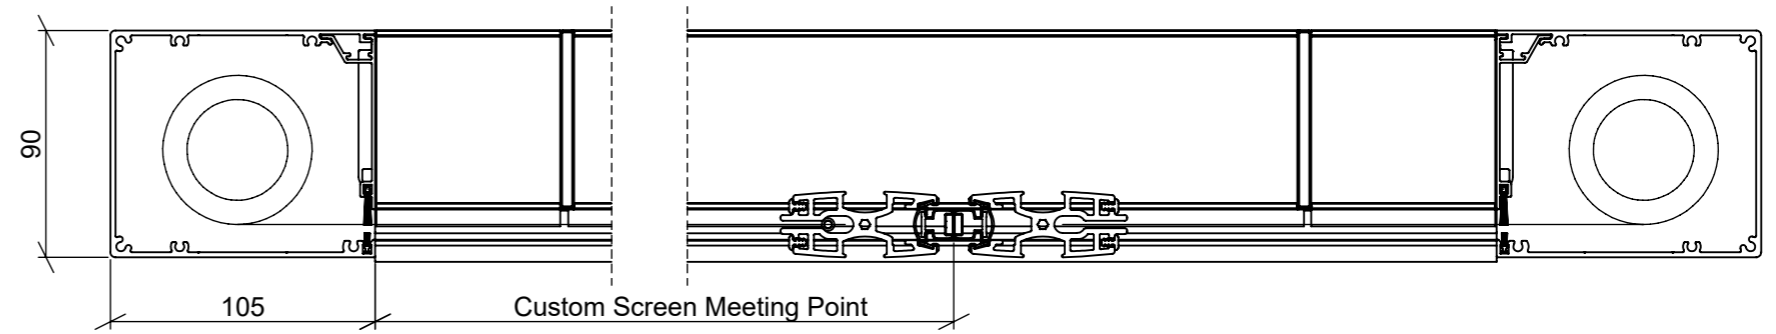

# No Overhang

SECTION A-A

**Note:**  
 All screens ordered for outside installation are supplied with standard drainage.  
 (Refer to S4 product detail - Sill drainage)  
 It is the responsibility of the specifier and installer to ensure that the screen drainage is compatible with the drainage of the door.

# With 22mm Overhang

SECTION A-A

**Note:**

All screens ordered for outside installation are supplied with standard drainage.

(Refer to S4 product detail - Sill drainage)

It is the responsibility of the specifier and installer to ensure that the screen drainage is compatible with the drainage of the door.