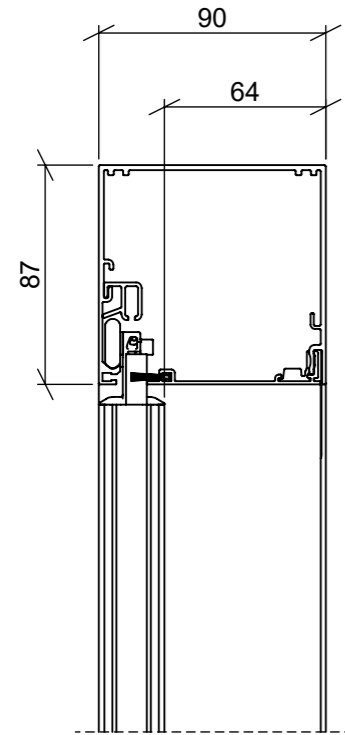

# No Overhang

SECTION A-A

**Note:**  
 All screens ordered for outside installation are supplied with standard drainage.  
 (Refer to S4 product detail - Sill drainage)  
 It is the responsibility of the specifier and installer to ensure that the screen drainage is compatible with the drainage of the door.

# With 22mm Overhang

SECTION A-A

**Note:**

All screens ordered for outside installation are supplied with standard drainage.

(Refer to S4 product detail - Sill drainage)

It is the responsibility of the specifier and installer to ensure that the screen drainage is compatible with the drainage of the door.