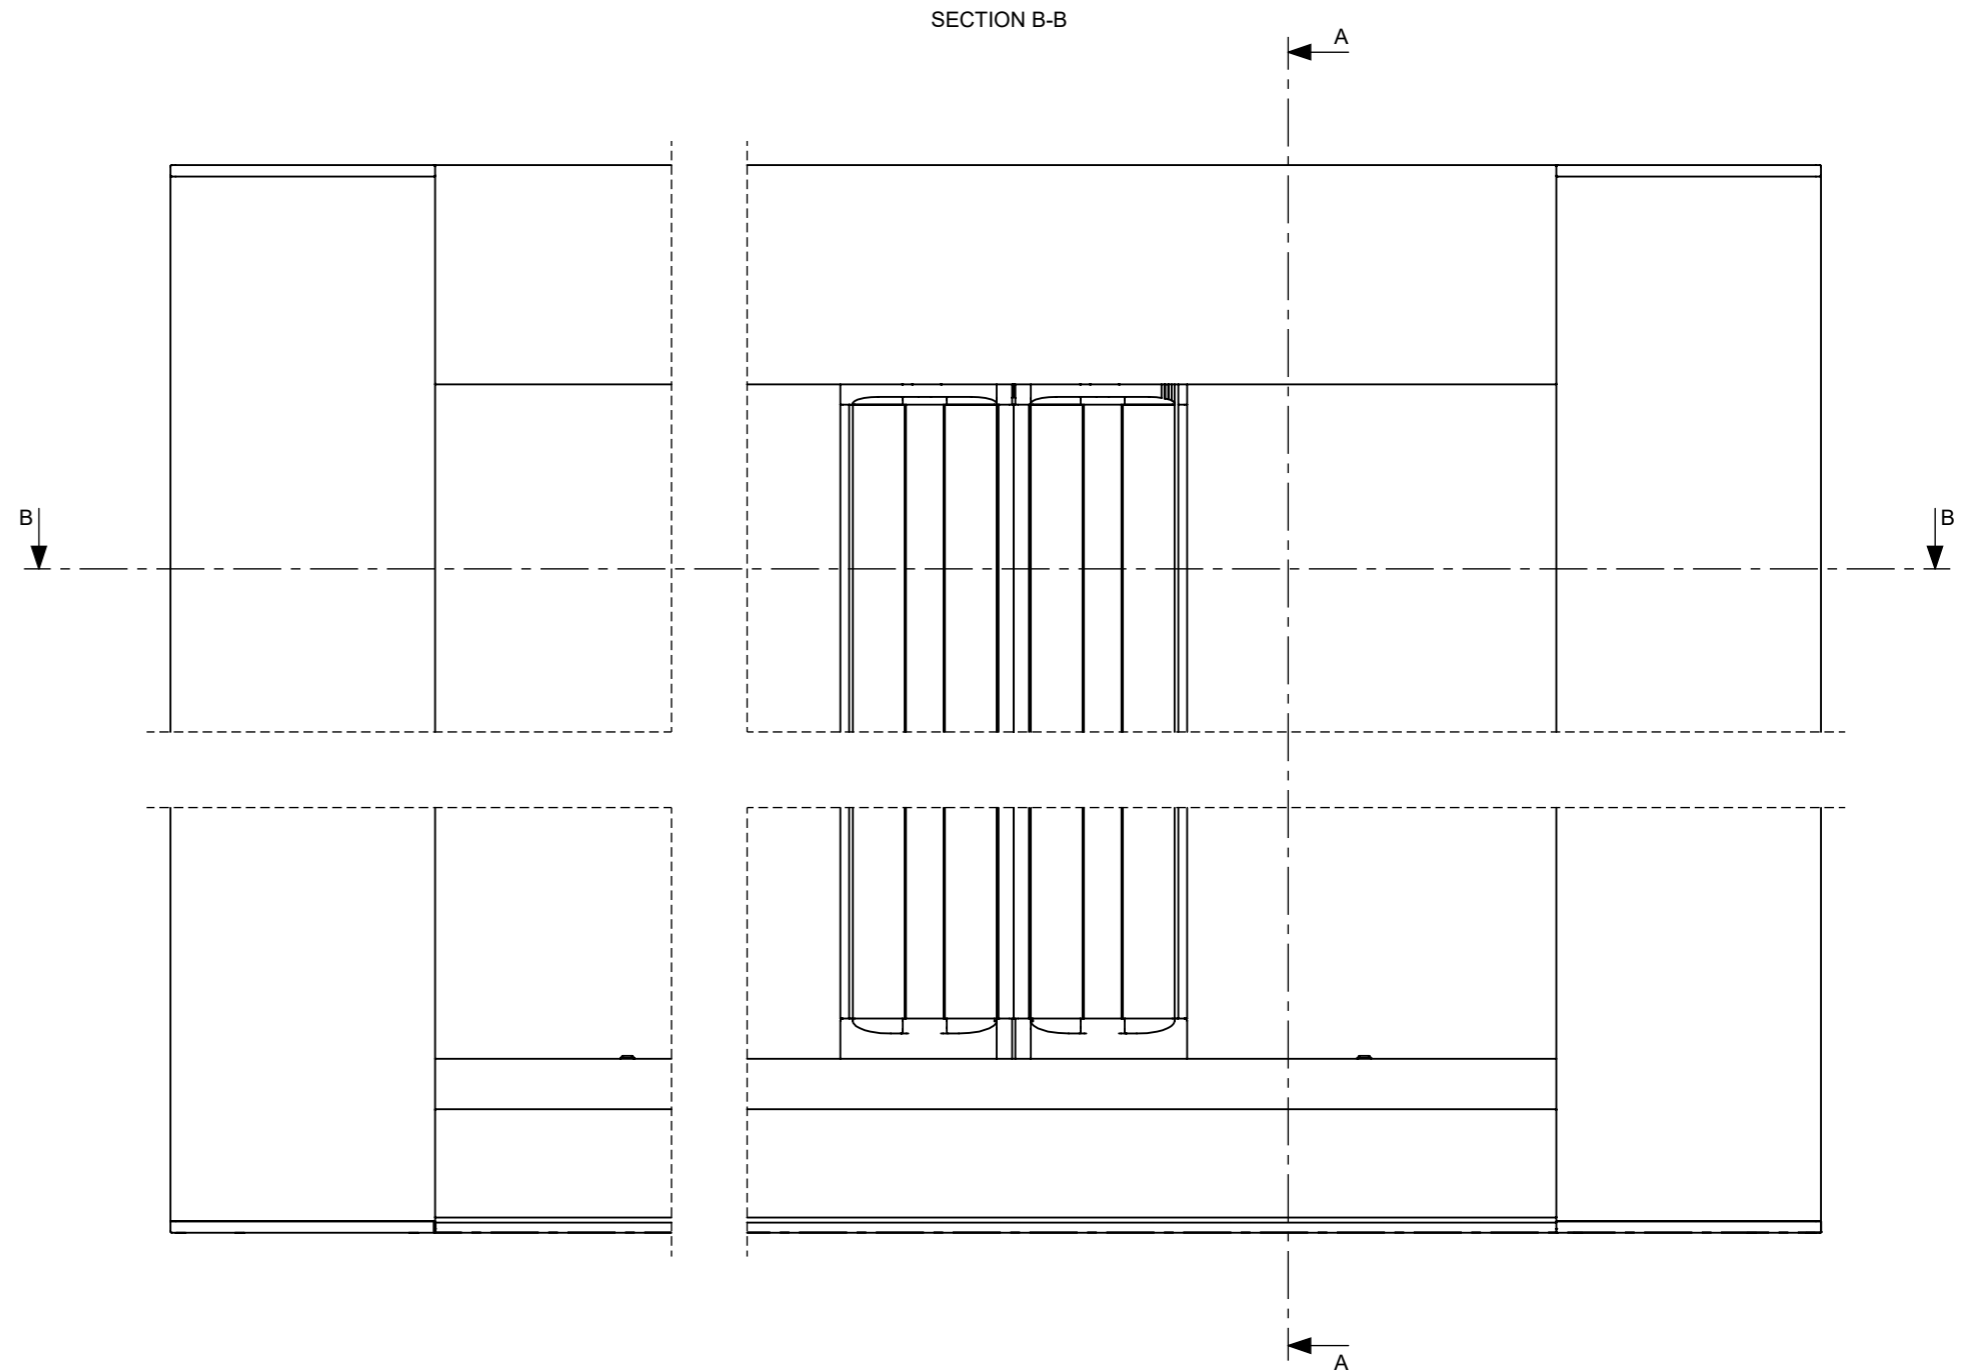

# No Overhang

SECTION A-A

**Note:**  
 All screens ordered for outside installation are supplied with standard drainage.  
 (Refer to S4 product detail - Sill drainage)  
 It is the responsibility of the specifier and installer to ensure that the screen drainage is compatible with the drainage of the door.

# With 22mm Overhang

SECTION A-A

**Note:**

All screens ordered for outside installation are supplied with standard drainage.

(Refer to S4 product detail - Sill drainage)

It is the responsibility of the specifier and installer to ensure that the screen drainage is compatible with the drainage of the door.