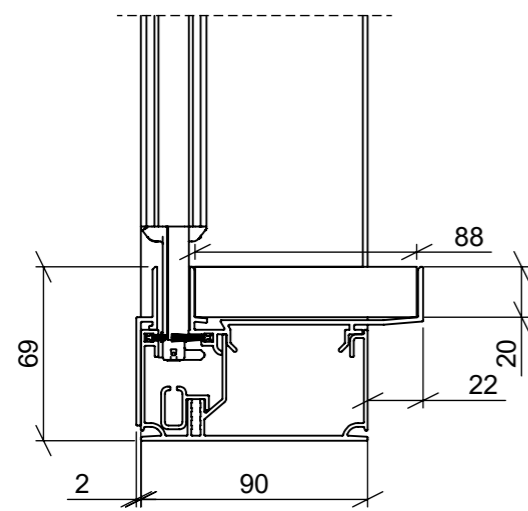

# No Overhang

SECTION A-A

**Note:**  
 All screens ordered for outside installation are supplied with standard drainage.  
 (Refer to S4 product detail - Sill drainage)  
 It is the responsibility of the specifier and installer to ensure that the screen drainage is compatible with the drainage of the door.

# With 22mm Overhang

SECTION A-A

**Note:**

All screens ordered for outside installation are supplied with standard drainage.

(Refer to S4 product detail - Sill drainage)

It is the responsibility of the specifier and installer to ensure that the screen drainage is compatible with the drainage of the door.