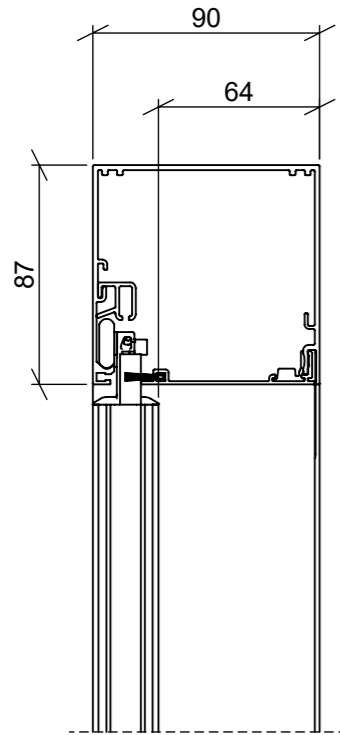

# No Overhang

SECTION A-A

**Note:**  
 All screens ordered for outside installation are supplied with standard drainage.  
 (Refer to S4 product detail - Sill drainage)  
 It is the responsibility of the specifier and installer to ensure that the screen drainage is compatible with the drainage of the door.

# With 22mm Overhang

SECTION A-A

**Note:**

All screens ordered for outside installation are supplied with standard drainage.

(Refer to S4 product detail - Sill drainage)

It is the responsibility of the specifier and installer to ensure that the screen drainage is compatible with the drainage of the door.