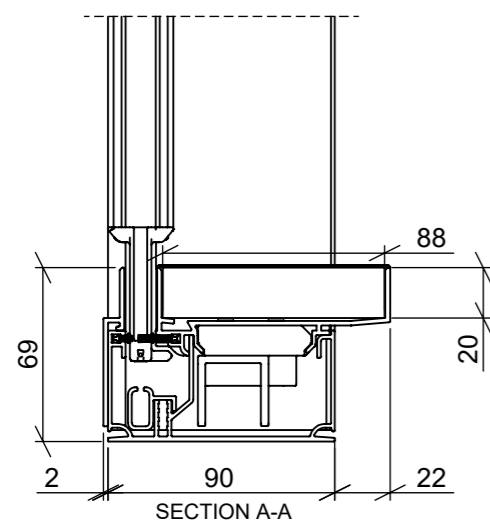

# No Overhang

SECTION A-A

**Note:**

All screens ordered for outside installation are supplied with standard drainage.

(Refer to S4 product detail - Sill drainage)

It is the responsibility of the specifier and installer to ensure that the screen drainage is compatible with the drainage of the door.

# With 22mm Overhang

**Note:**  
 All screens ordered for outside installation are supplied with standard drainage.  
 (Refer to S4 product detail - Sill drainage)  
 It is the responsibility of the specifier and installer to ensure that the screen drainage is compatible with the drainage of the door.