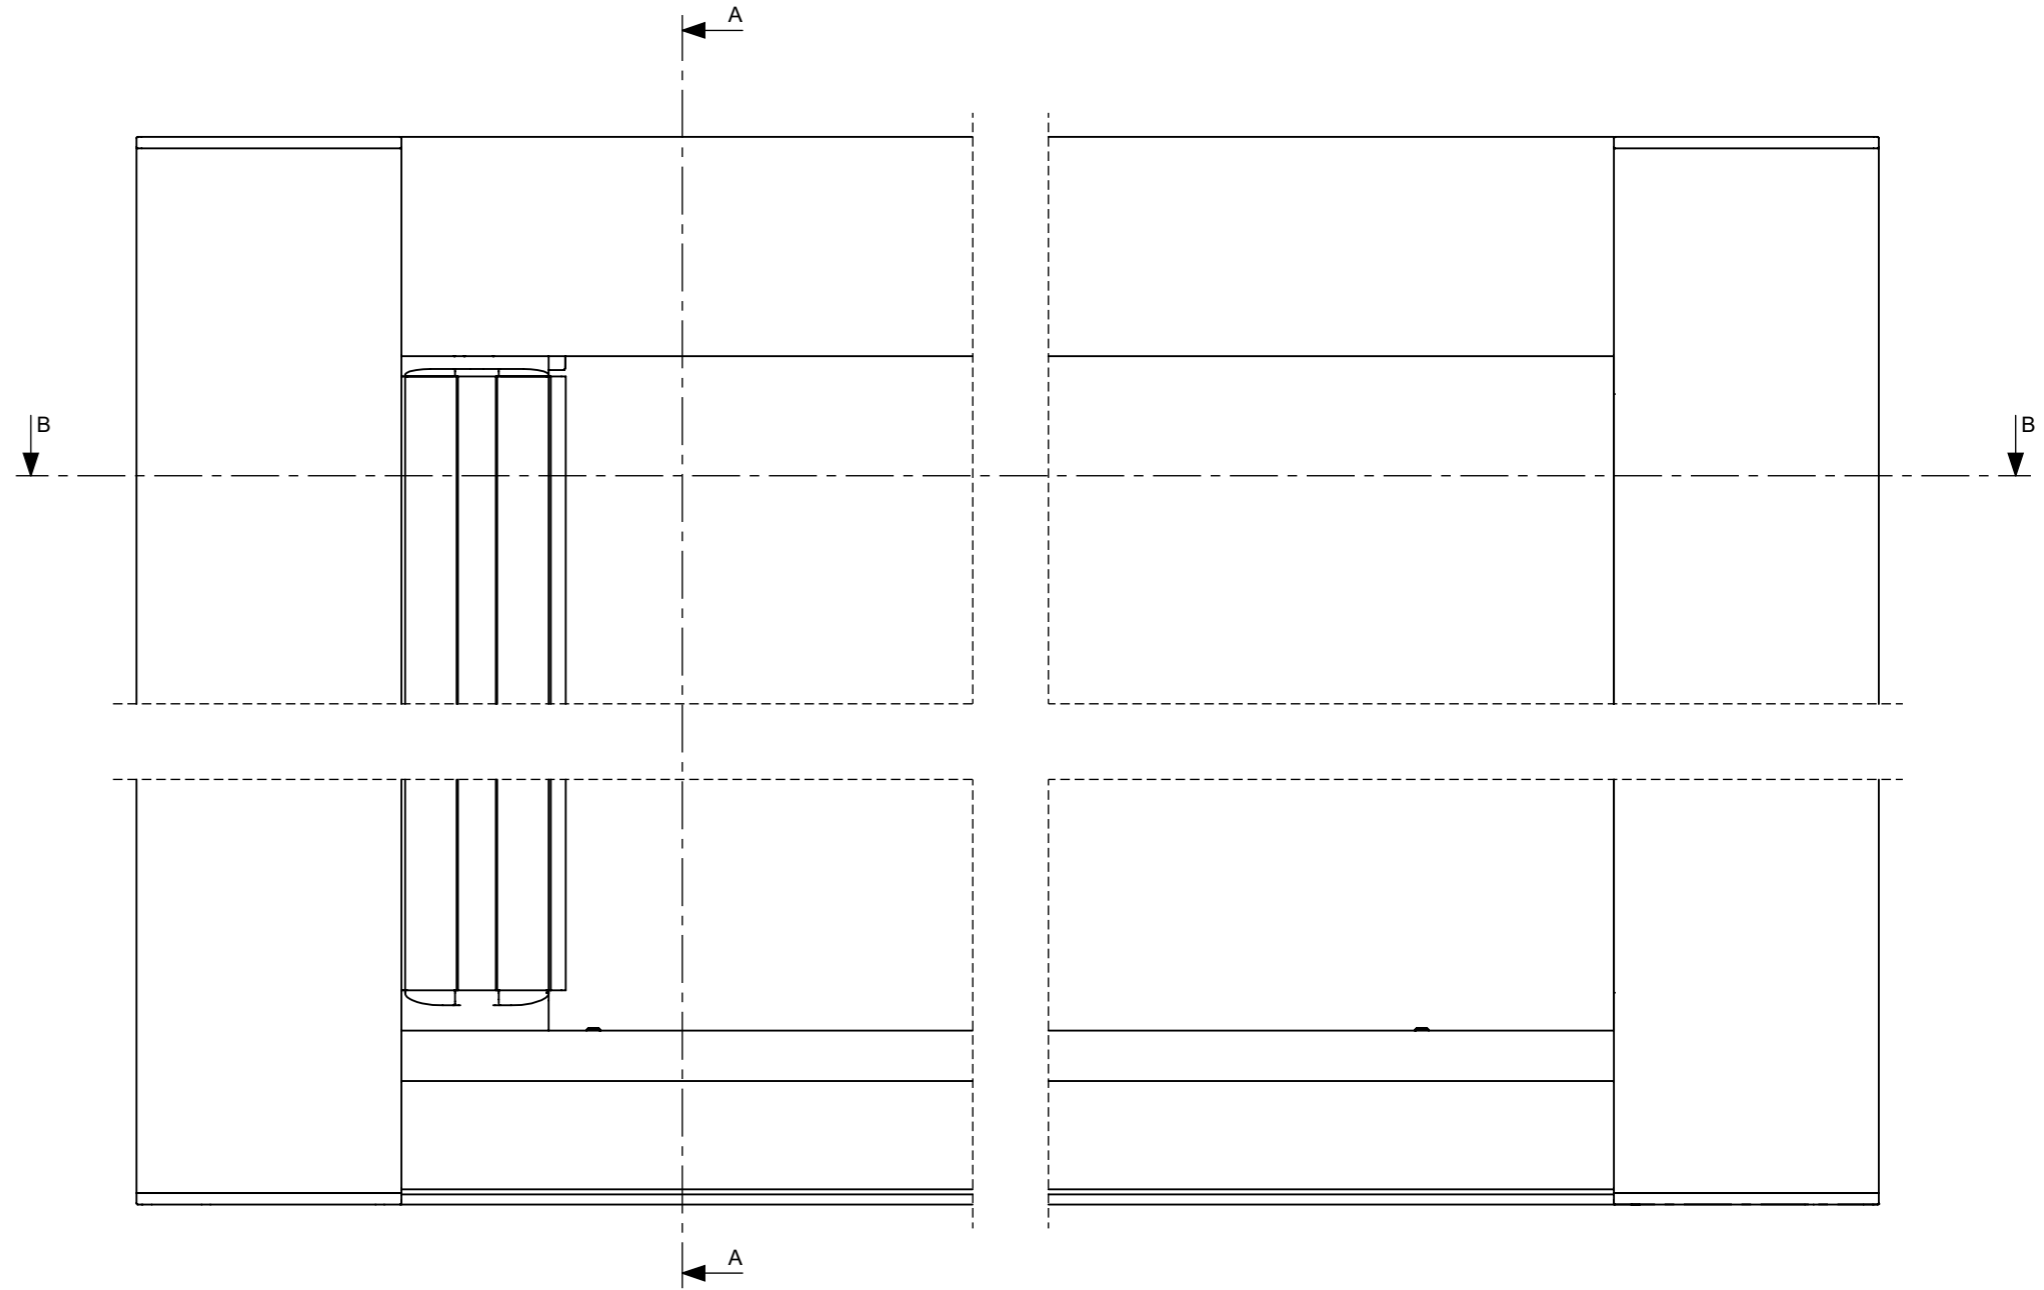

# No Overhang

SECTION A-A

**Note:**

All screens ordered for outside installation are supplied with standard drainage.

(Refer to S4 product detail - Sill drainage)

It is the responsibility of the specifier and installer to ensure that the screen drainage is compatible with the drainage of the door.

# With 22mm Overhang

**Note:**  
 All screens ordered for outside installation are supplied with standard drainage.  
 (Refer to S4 product detail - Sill drainage)  
 It is the responsibility of the specifier and installer to ensure that the screen drainage is compatible with the drainage of the door.