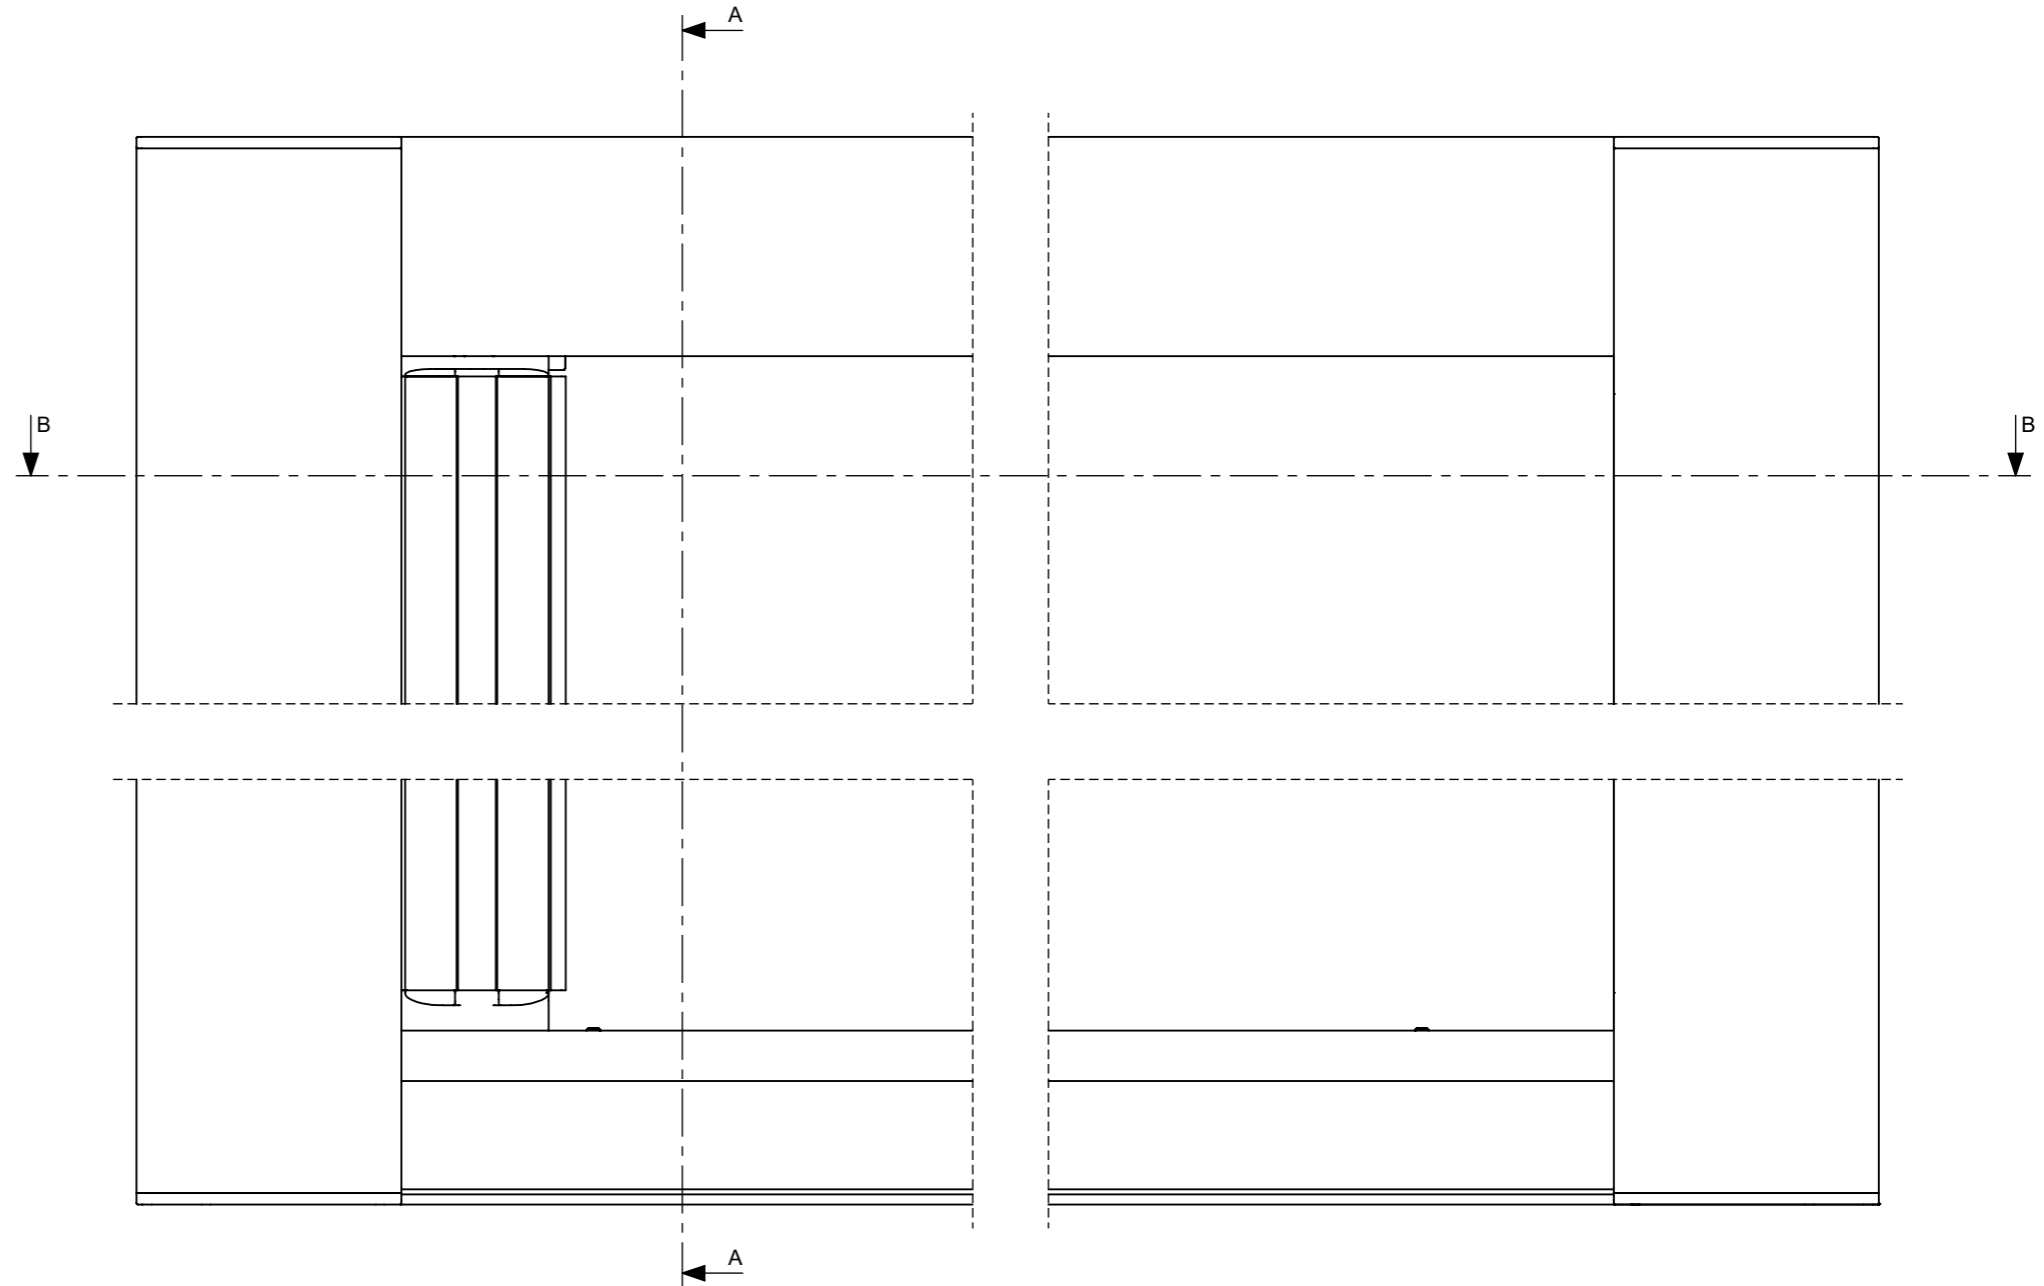

# No Overhang

SECTION A-A

**Note:**

All screens ordered for outside installation are supplied with standard drainage.

(Refer to S4 product detail - Sill drainage)

It is the responsibility of the specifier and installer to ensure that the screen drainage is compatible with the drainage of the door.

# With 22mm Overhang

**Note:**  
 All screens ordered for outside installation are supplied with standard drainage.  
 (Refer to S4 product detail - Sill drainage)  
 It is the responsibility of the specifier and installer to ensure that the screen drainage is compatible with the drainage of the door.