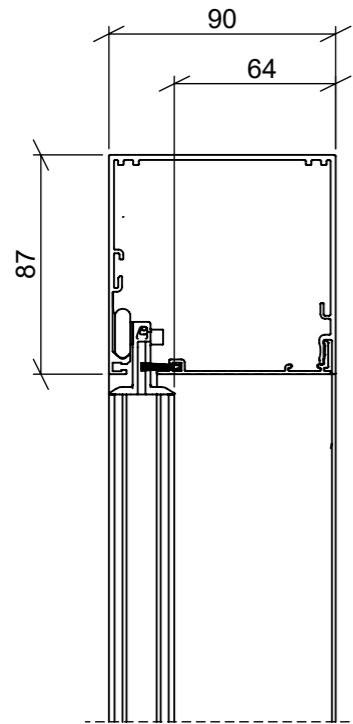

# No Overhang

SECTION A-A

**Note:**

All screens ordered for outside installation are supplied with standard drainage.

(Refer to S4 product detail - Sill drainage)

It is the responsibility of the specifier and installer to ensure that the screen drainage is compatible with the drainage of the door.

# With 22mm Overhang

**Note:**  
 All screens ordered for outside installation are supplied with standard drainage.  
 (Refer to S4 product detail - Sill drainage)  
 It is the responsibility of the specifier and installer to ensure that the screen drainage is compatible with the drainage of the door.