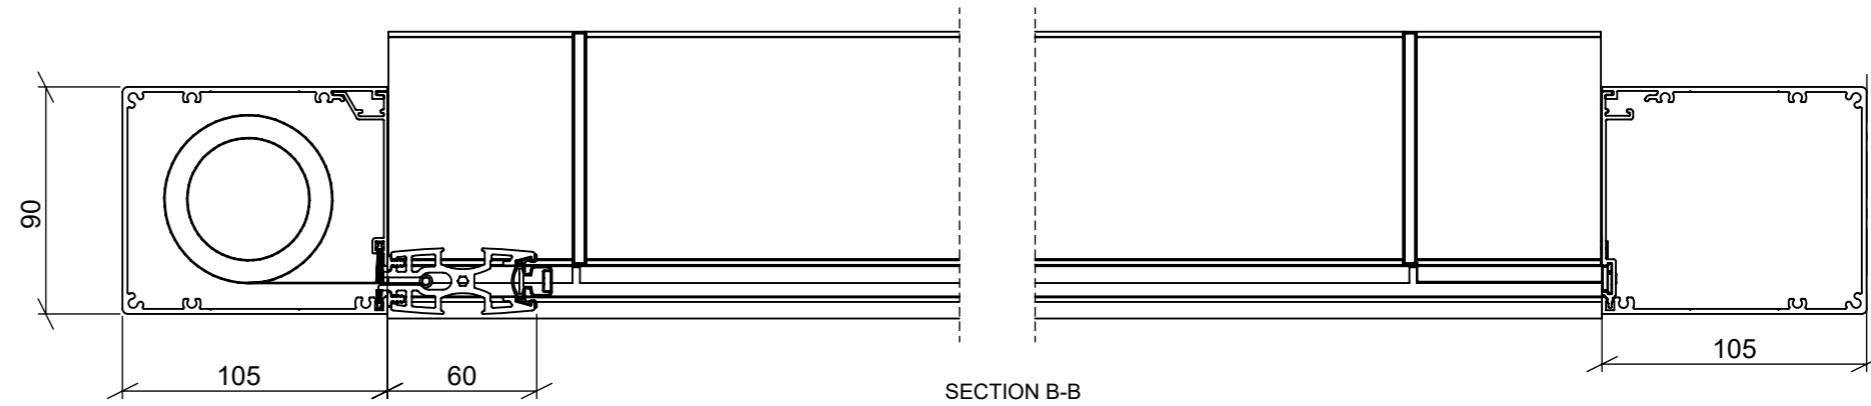

# No Overhang

SECTION A-A

**Note:**

All screens ordered for outside installation are supplied with standard drainage.

(Refer to S4 product detail - Sill drainage)

It is the responsibility of the specifier and installer to ensure that the screen drainage is compatible with the drainage of the door.

# With 22mm Overhang

**Note:**  
 All screens ordered for outside installation are supplied with standard drainage.  
 (Refer to S4 product detail - Sill drainage)  
 It is the responsibility of the specifier and installer to ensure that the screen drainage is compatible with the drainage of the door.