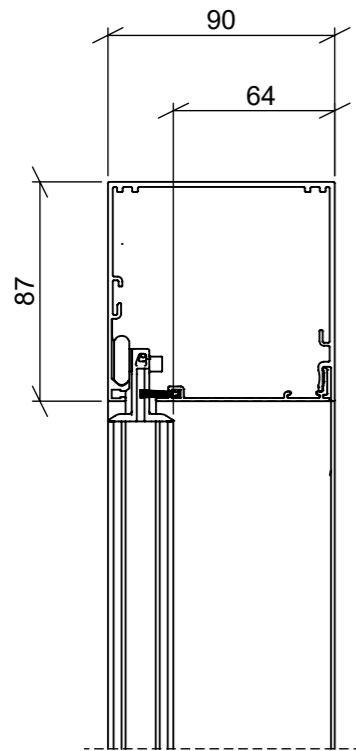

# No Overhang

SECTION A-A

**Note:**

All screens ordered for outside installation are supplied with standard drainage.

(Refer to S4 product detail - Sill drainage)

It is the responsibility of the specifier and installer to ensure that the screen drainage is compatible with the drainage of the door.

# With 22mm Overhang

**Note:**  
 All screens ordered for outside installation are supplied with standard drainage.  
 (Refer to S4 product detail - Sill drainage)  
 It is the responsibility of the specifier and installer to ensure that the screen drainage is compatible with the drainage of the door.