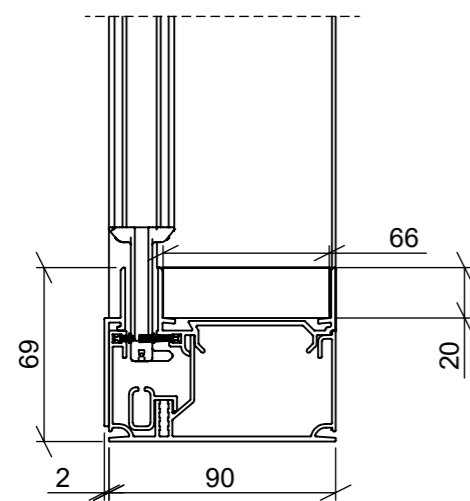

# No Overhang

SECTION A-A

**Note:**

All screens ordered for outside installation are supplied with standard drainage.

(Refer to S4 product detail - Sill drainage)

It is the responsibility of the specifier and installer to ensure that the screen drainage is compatible with the drainage of the door.

# With 22mm Overhang

**Note:**  
 All screens ordered for outside installation are supplied with standard drainage.  
 (Refer to S4 product detail - Sill drainage)  
 It is the responsibility of the specifier and installer to ensure that the screen drainage is compatible with the drainage of the door.