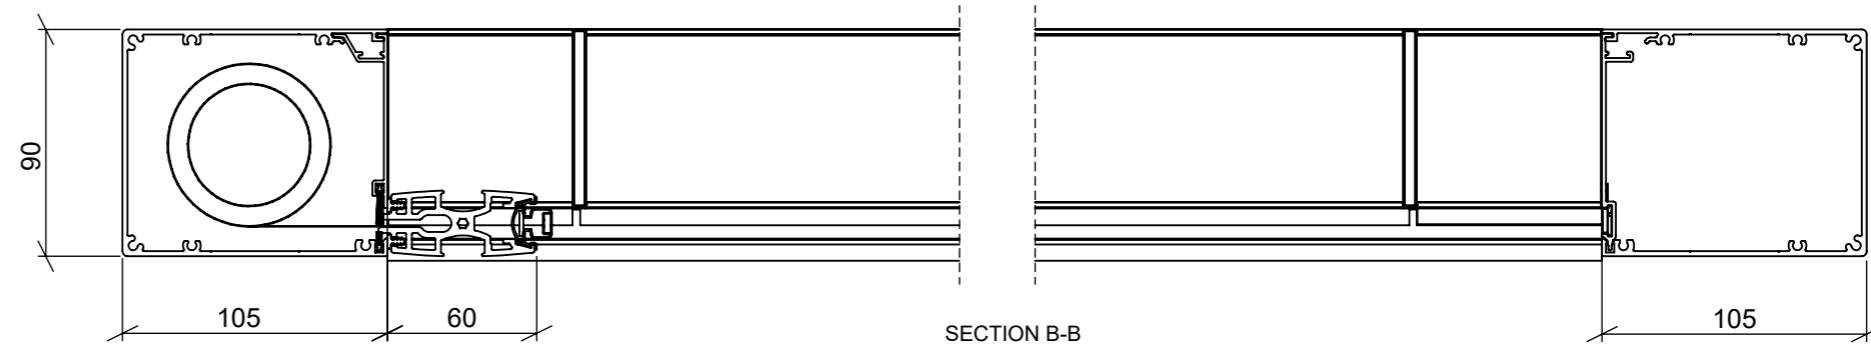

# No Overhang

SECTION A-A

**Note:**

All screens ordered for outside installation are supplied with standard drainage.

(Refer to S4 product detail - Sill drainage)

It is the responsibility of the specifier and installer to ensure that the screen drainage is compatible with the drainage of the door.

# With 22mm Overhang

**Note:**  
 All screens ordered for outside installation are supplied with standard drainage.  
 (Refer to S4 product detail - Sill drainage)  
 It is the responsibility of the specifier and installer to ensure that the screen drainage is compatible with the drainage of the door.