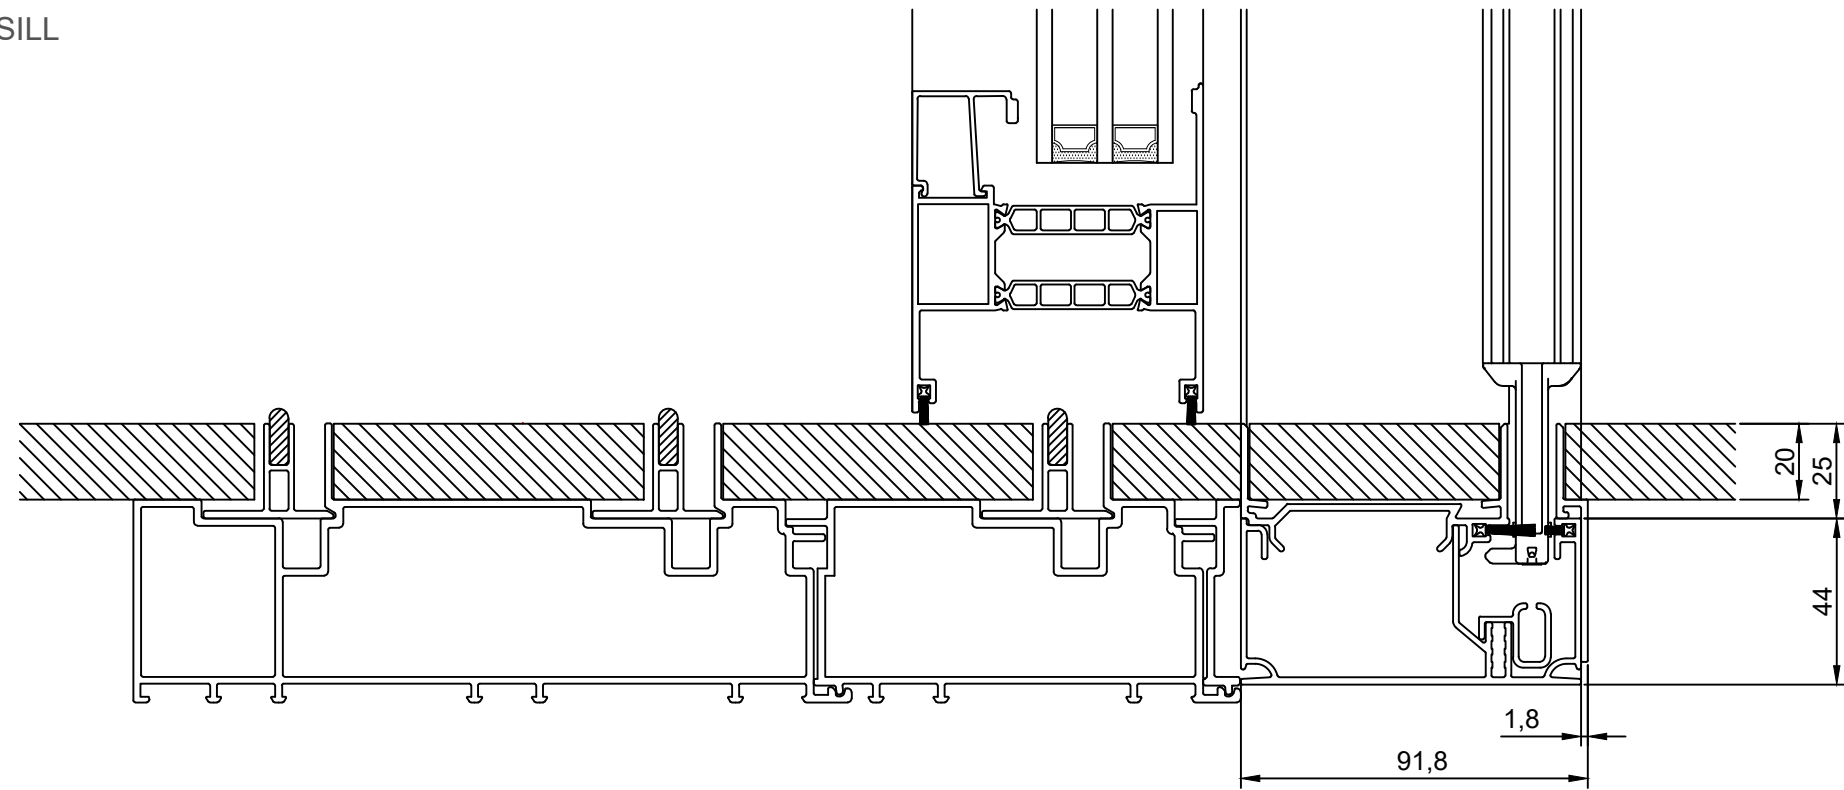

INVISIBLE SILL

INVISIBLE SILL WITH 22MM OVERHANG