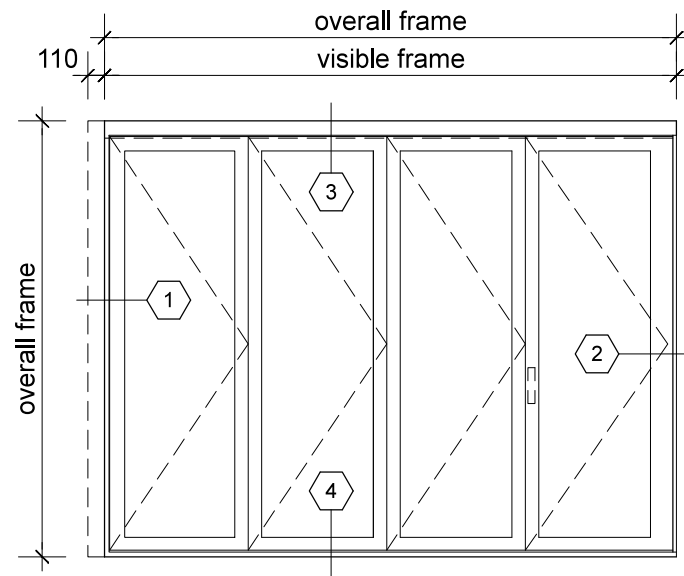

3. head detail

3a. head detail

elevation key

	right frame	
	odd no. of panels	even no. of panels
left frame		
odd number of panels	✓	✓
even number of panels	✓	✗

note: not available in even/even door panel configuration.

plan key

- 1 screen/shade box
- 2 door panel stile
- 3 glazing
- 4 top rail
- 5 bottom rail
- 6 screen stile
- 7 screen/blind
- 8 lever handle
- 9 pivot

legend

line of head over shown dotted

4. sill detail

1. jamb detail

2. corner detail