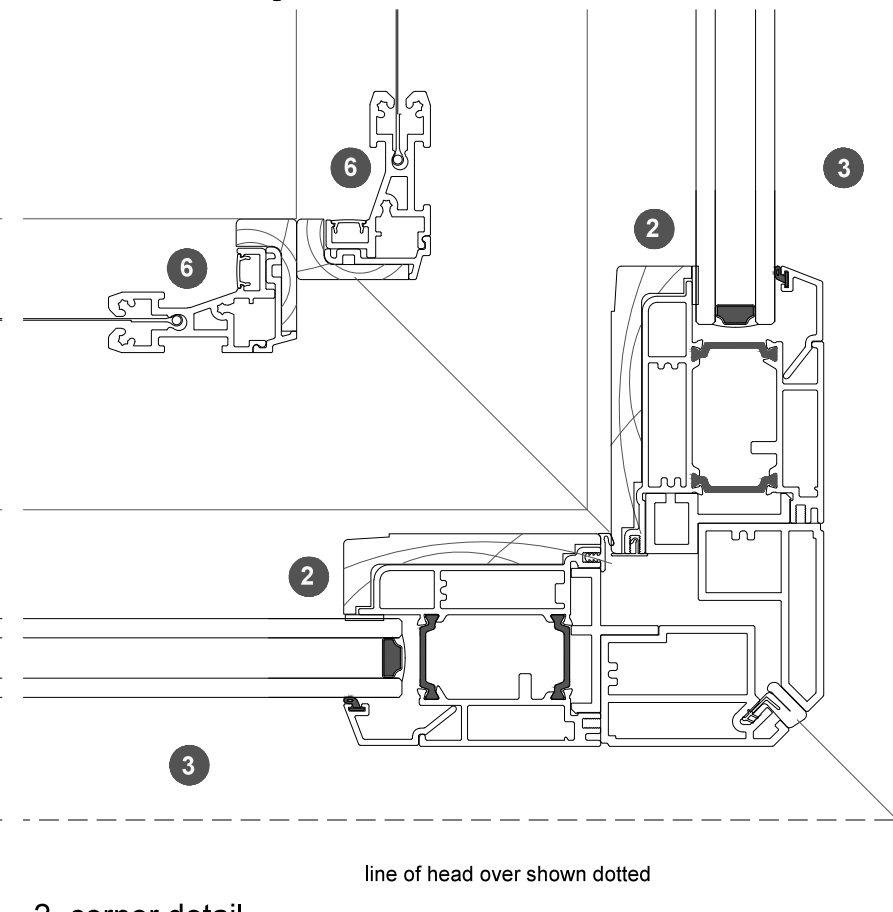

3. head detail

3a. head detail

elevation key

	right frame	
	odd no. of panels	even no. of panels
left frame		
odd number of panels	✓	✓
even number of panels	✓	✗

note: not available in even/even door panel configuration.

plan key

- 1 screen/shade box
- 2 door panel stile
- 3 glazing
- 4 top rail
- 5 bottom rail
- 6 screen stile
- 7 screen/blind
- 8 lever handle
- 9 pivot

legend

line of head over shown dotted

4. sill detail

1. jamb detail

2. corner detail