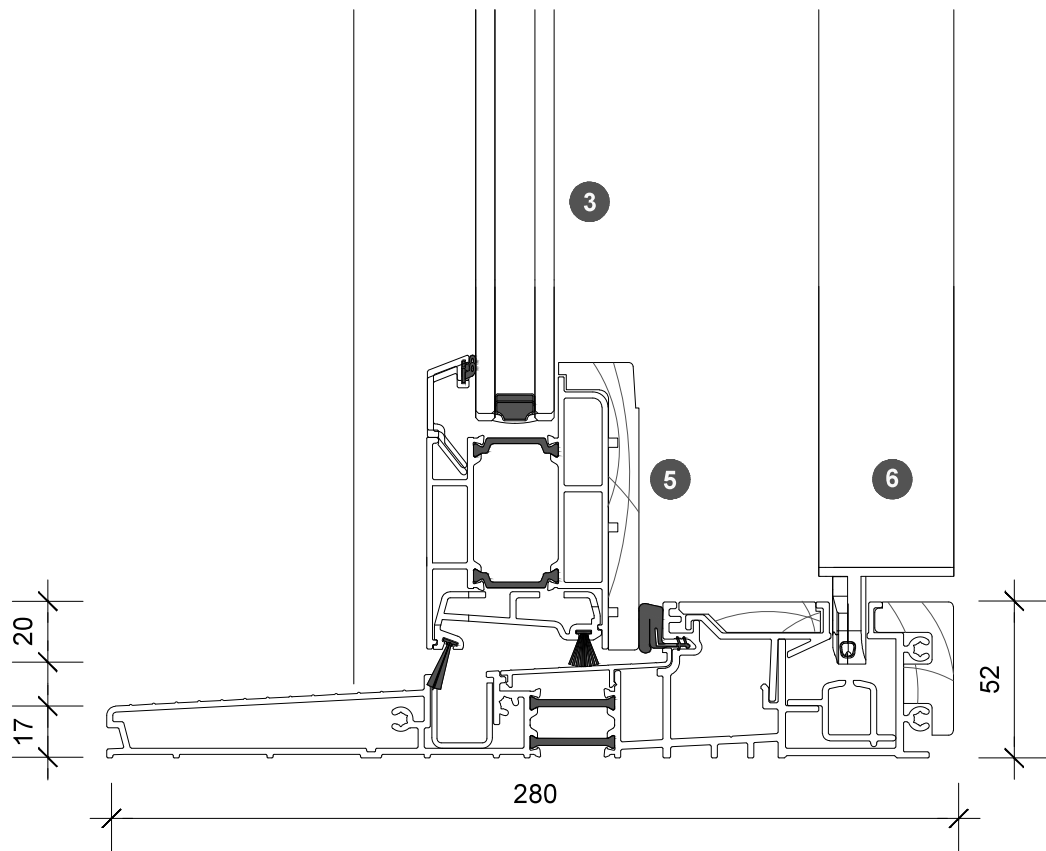

3. head detail

3a. head detail

elevation key

	right frame	
	odd no. of panels	even no. of panels
left frame		
odd number of panels	✓	✓
even number of panels	✓	✗

note: not available in even/even door panel configuration.

plan key

- 1 screen/shade box
- 2 door panel stile
- 3 glazing
- 4 top rail
- 5 bottom rail
- 6 screen stile
- 7 screen/blind
- 8 lever handle
- 9 pivot

legend

line of head over shown dotted

4. sill detail

1. jamb detail

2. corner detail