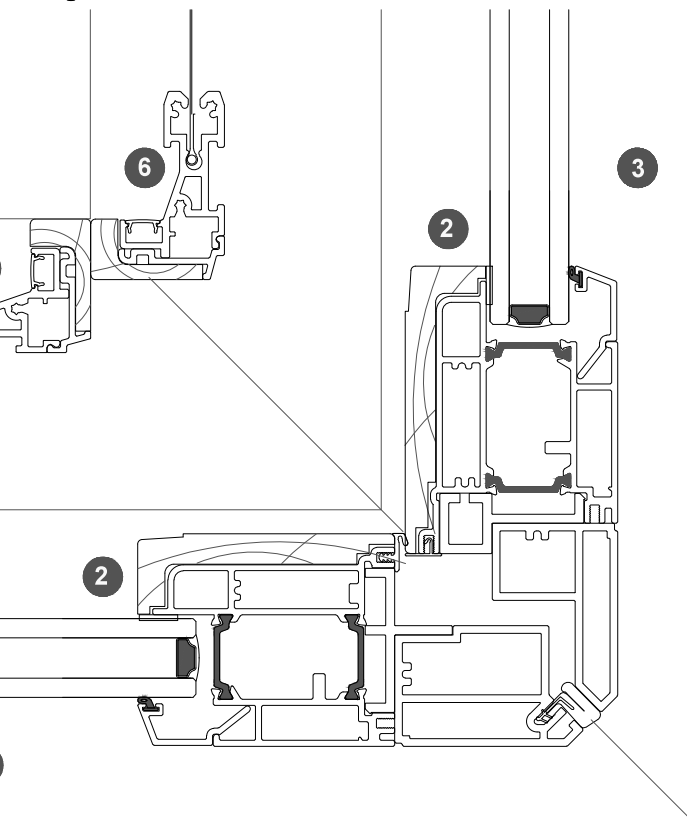

3. head detail

3a. head detail

elevation key

	right frame	
	odd no. of panels	even no. of panels
left frame		
odd number of panels	✓	✓
even number of panels	✓	✗

note: not available in even/even door panel configuration.

plan key

- 1 screen/shade box
- 2 door panel stile
- 3 glazing
- 4 top rail
- 5 bottom rail
- 6 screen stile
- 7 screen/blind
- 8 lever handle
- 9 pivot

legend

line of head over shown dotted

4. sill detail

1. jamb detail

2. corner detail