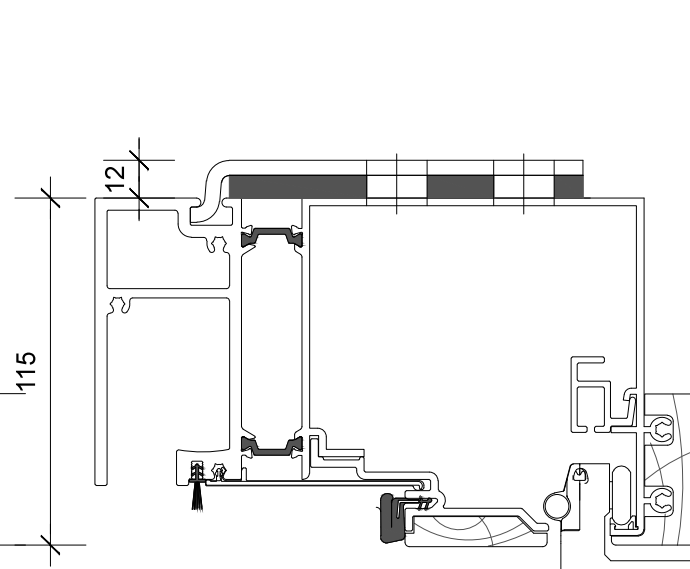

3. head detail

3a. head detail

elevation key

	right frame	
	odd no. of panels	even no. of panels
left frame		
odd number of panels	✓	✓
even number of panels	✓	✗

note: not available in even/even door panel configuration.

plan key

- 1 screen/shade box
- 2 door panel stile
- 3 glazing
- 4 top rail
- 5 bottom rail
- 6 screen stile
- 7 screen/blind
- 8 lever handle
- 9 pivot

legend

line of head over shown dotted

4. sill detail

1. jamb detail

2. corner detail