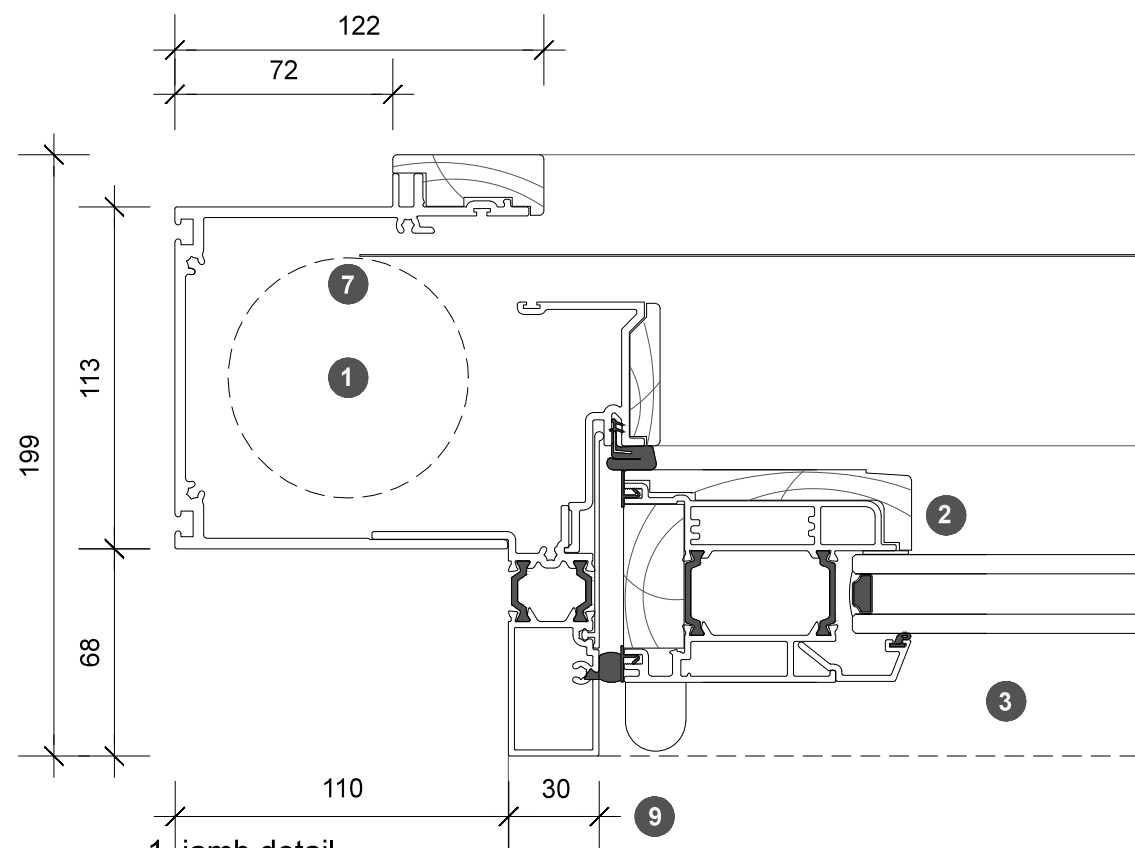

3. head detail

3a. head detail

elevation key

	right frame	
	odd no. of panels	even no. of panels
left frame		
odd number of panels	✓	✓
even number of panels	✓	✗

note: not available in even/even door panel configuration.

plan key

- 1 screen/shade box
- 2 door panel stile
- 3 glazing
- 4 top rail
- 5 bottom rail
- 6 screen stile
- 7 screen/blind
- 8 lever handle
- 9 pivot

legend

line of head over shown dotted

4. sill detail

1. jamb detail

2. corner detail