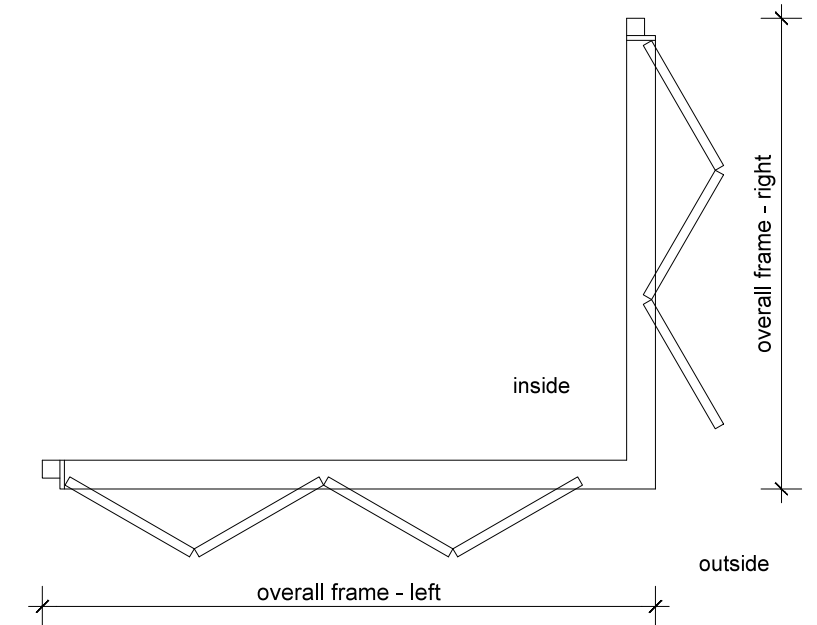

3. head detail

3a. head detail

elevation key

	right frame	
	odd no. of panels	even no. of panels
left frame		
odd number of panels	✓	✓
even number of panels	✓	✗

note: not available in even/even door panel configuration.

plan key

- | | |
|--------------------|----------------|
| 1 screen/shade box | 6 screen stile |
| 2 door panel stile | 7 screen/blind |
| 3 glazing | 8 lever handle |
| 4 top rail | 9 pivot |
| 5 bottom rail | |

legend

4. sill detail

1. jamb detail

2. jamb detail