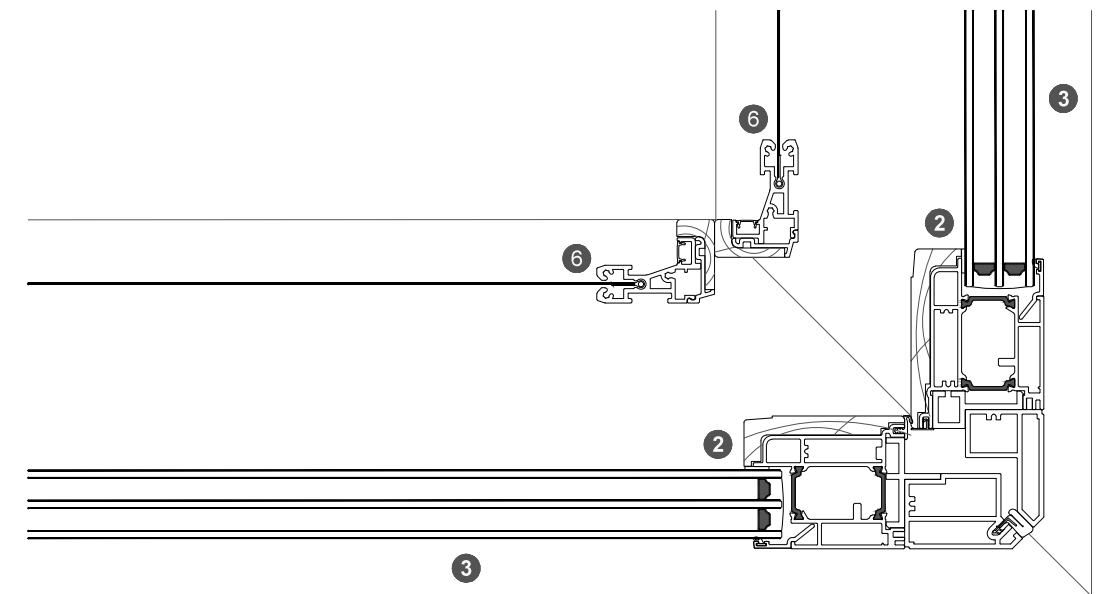

3. head detail

3a. head detail

elevation key

	right frame	
	odd no. of panels	even no. of panels
left frame		
odd number of panels	✓	✓
even number of panels	✓	✗

note: not available in even/even door panel configuration.

plan key

- | | |
|--------------------|----------------|
| 1 screen/shade box | 6 screen stile |
| 2 door panel stile | 7 screen/blind |
| 3 glazing | 8 lever handle |
| 4 top rail | 9 pivot |
| 5 bottom rail | |

legend

4. sill detail

1. jamb detail

2. jamb detail