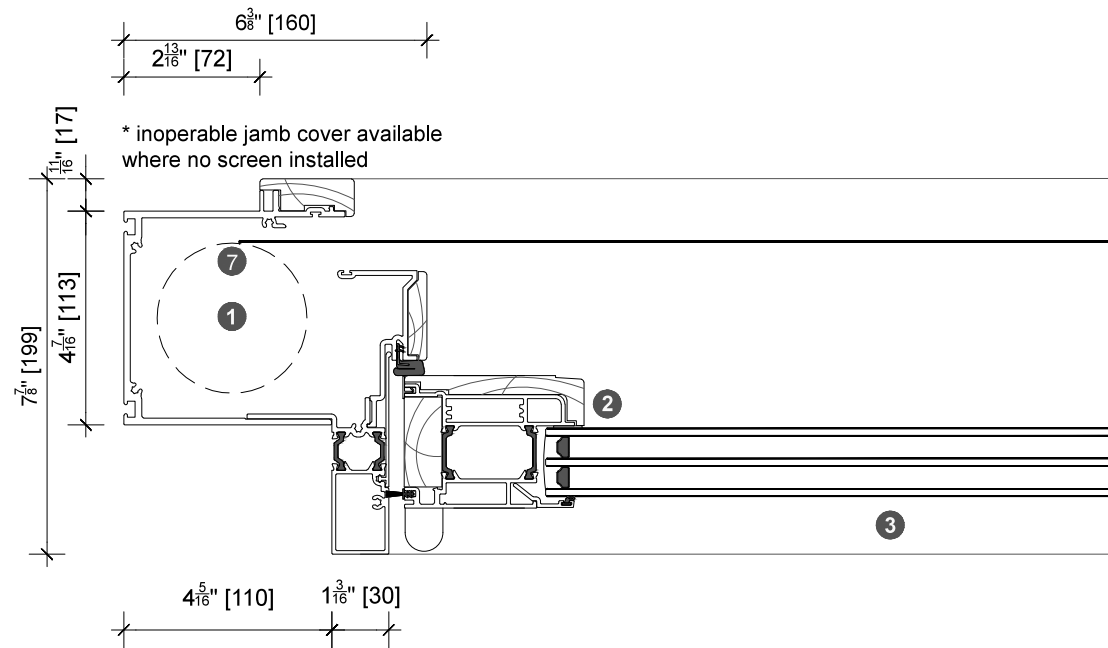

3. head detail

3a. head detail

elevation key

	right frame	
	odd no. of panels	even no. of panels
left frame		
odd number of panels	✓	✓
even number of panels	✓	✗

note: not available in even/even door panel configuration.

plan key

- | | |
|--------------------|----------------|
| 1 screen/shade box | 6 screen stile |
| 2 door panel stile | 7 screen/blind |
| 3 glazing | 8 lever handle |
| 4 top rail | 9 pivot |
| 5 bottom rail | |

legend

4. sill detail

1. jamb detail

2. jamb detail