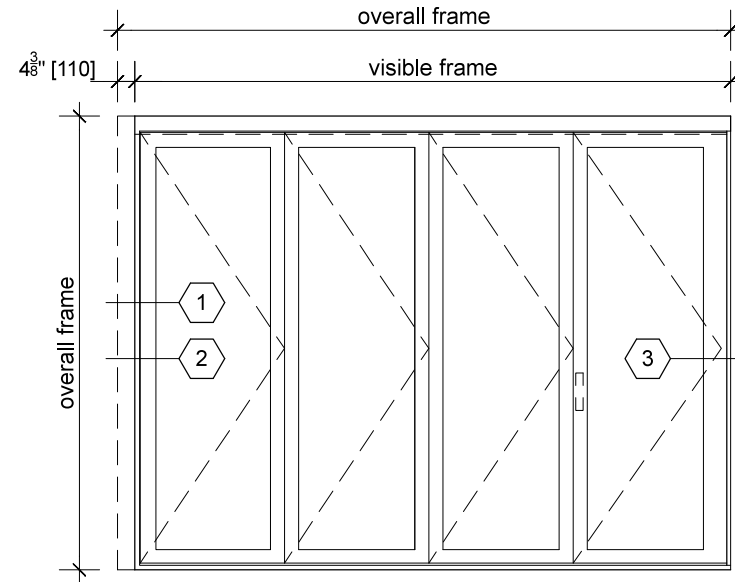

3. head detail

3a. head detail

elevation key

	right frame	
	odd no. of panels	even no. of panels
left frame		
odd number of panels	✓	✓
even number of panels	✓	✗

note: not available in even/even door panel configuration.

plan key

- | | |
|--------------------|----------------|
| 1 screen/shade box | 6 screen stile |
| 2 door panel stile | 7 screen/blind |
| 3 glazing | 8 lever handle |
| 4 top rail | 9 pivot |
| 5 bottom rail | |