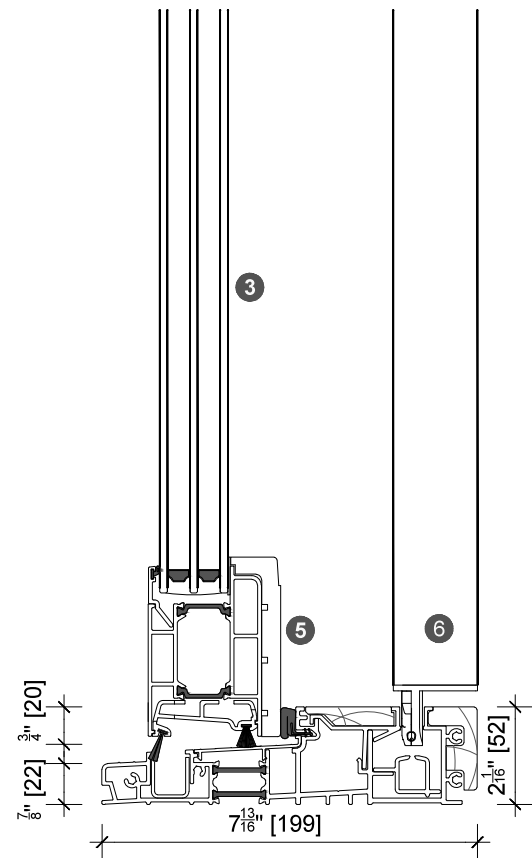

3. head detail

3a. head detail

elevation key

	right frame	
	odd no. of panels	even no. of panels
left frame		
odd number of panels	✓	✓
even number of panels	✓	✗

note: not available in even/even door panel configuration.

plan key

- | | |
|--------------------|----------------|
| 1 screen/shade box | 6 screen stile |
| 2 door panel stile | 7 screen/blind |
| 3 glazing | 8 lever handle |
| 4 top rail | 9 pivot |
| 5 bottom rail | |

legend

4. sill detail

1. jamb detail

2. jamb detail