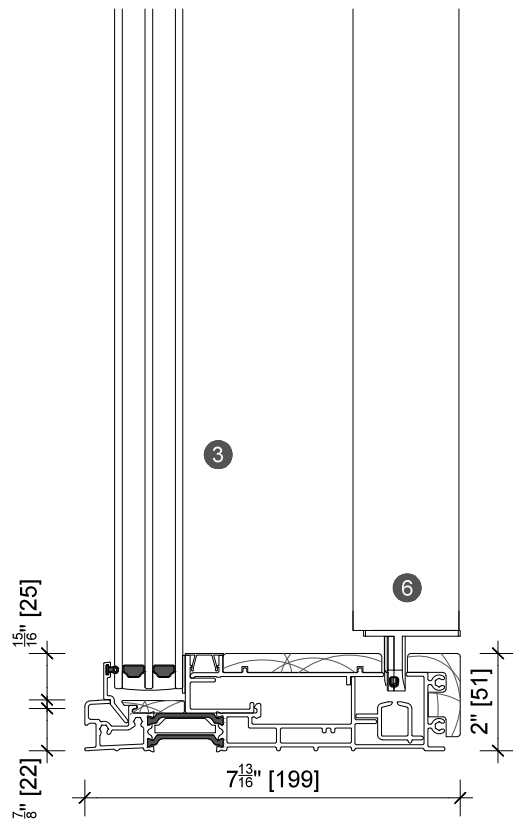

4. head detail

5. sill detail

1. jamb detail

elevation key

plan key

- | | |
|--------------------|----------------|
| 1 screen/shade box | 6 screen stile |
| 2 door panel stile | 7 screen/blind |
| 3 glazing | 8 lever handle |
| 4 top rail | 9 pivot |
| 5 bottom rail | |

legend

2. mullion detail

3. jamb detail