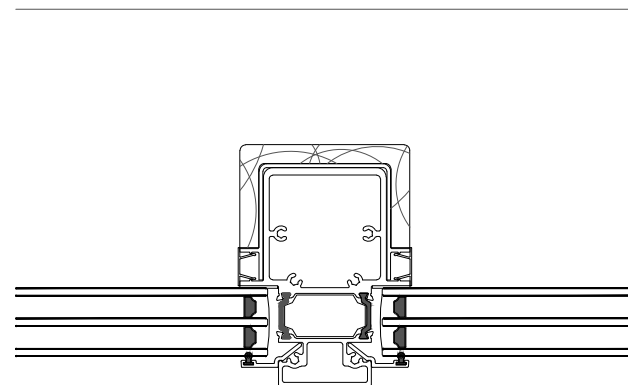

4. head detail

5. sill detail

1. jamb detail

elevation key

plan key

- | | |
|--------------------|----------------|
| 1 screen/shade box | 6 screen stile |
| 2 door panel stile | 7 screen/blind |
| 3 glazing | 8 lever handle |
| 4 top rail | 9 pivot |
| 5 bottom rail | |

legend

2. mullion detail

3. jamb detail