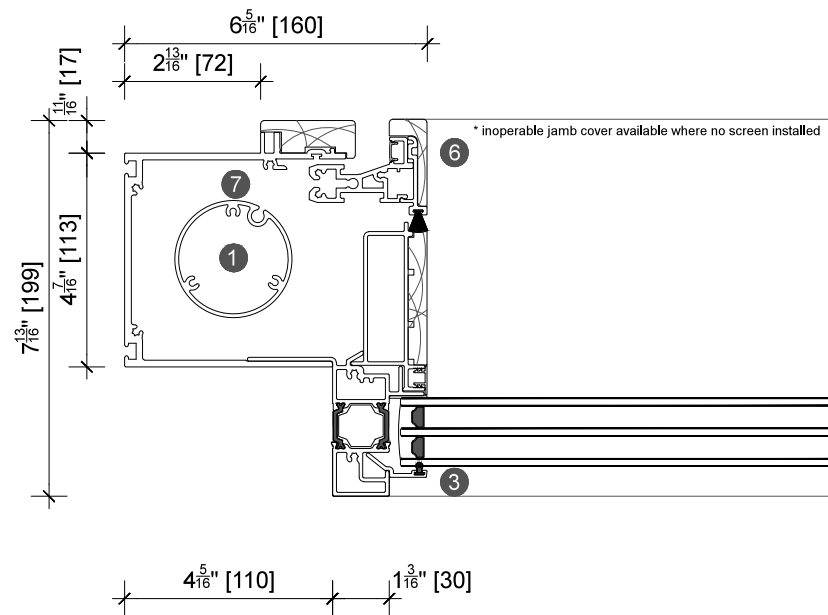

4. head detail

5. sill detail

1. jamb detail

elevation key

plan key

- | | |
|--------------------|----------------|
| 1 screen/shade box | 6 screen stile |
| 2 door panel stile | 7 screen/blind |
| 3 glazing | 8 lever handle |
| 4 top rail | 9 pivot |
| 5 bottom rail | |

legend

2. mullion detail

3. jamb detail