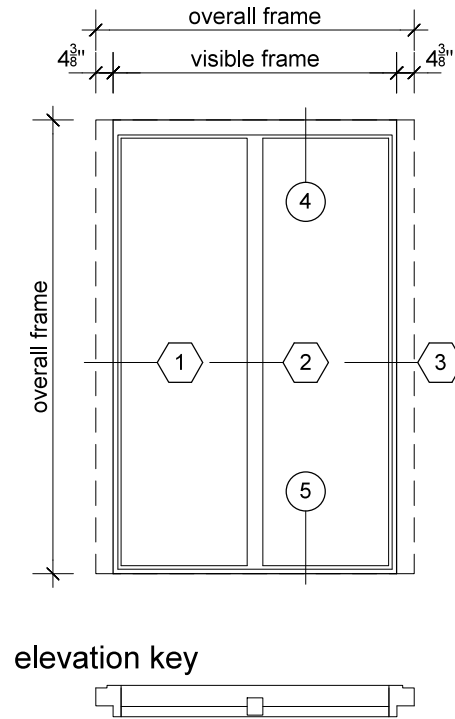

4. head detail

5. sill detail

1. jamb detail

elevation key

plan key

- | | |
|--------------------|----------------|
| 1 screen/shade box | 6 screen stile |
| 2 door panel stile | 7 screen/blind |
| 3 glazing | 8 lever handle |
| 4 top rail | 9 pivot |
| 5 bottom rail | |

legend

2. mullion detail

3. jamb detail