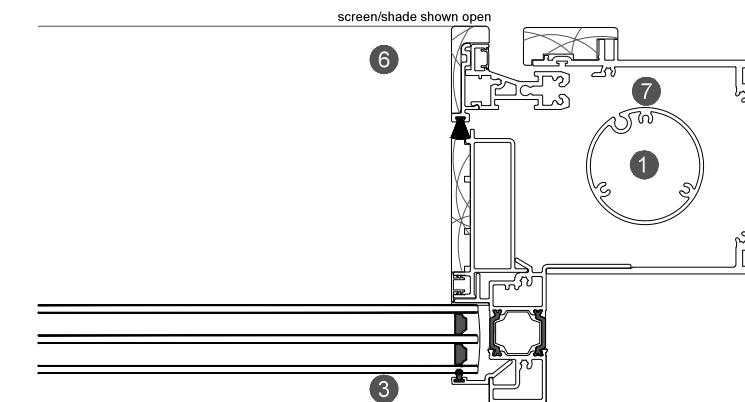

4. head detail

5. sill detail

1. jamb detail

elevation key

plan key

- | | |
|--------------------|----------------|
| 1 screen/shade box | 6 screen stile |
| 2 door panel stile | 7 screen/blind |
| 3 glazing | 8 lever handle |
| 4 top rail | 9 pivot |
| 5 bottom rail | |

legend

2. mullion detail

3. jamb detail