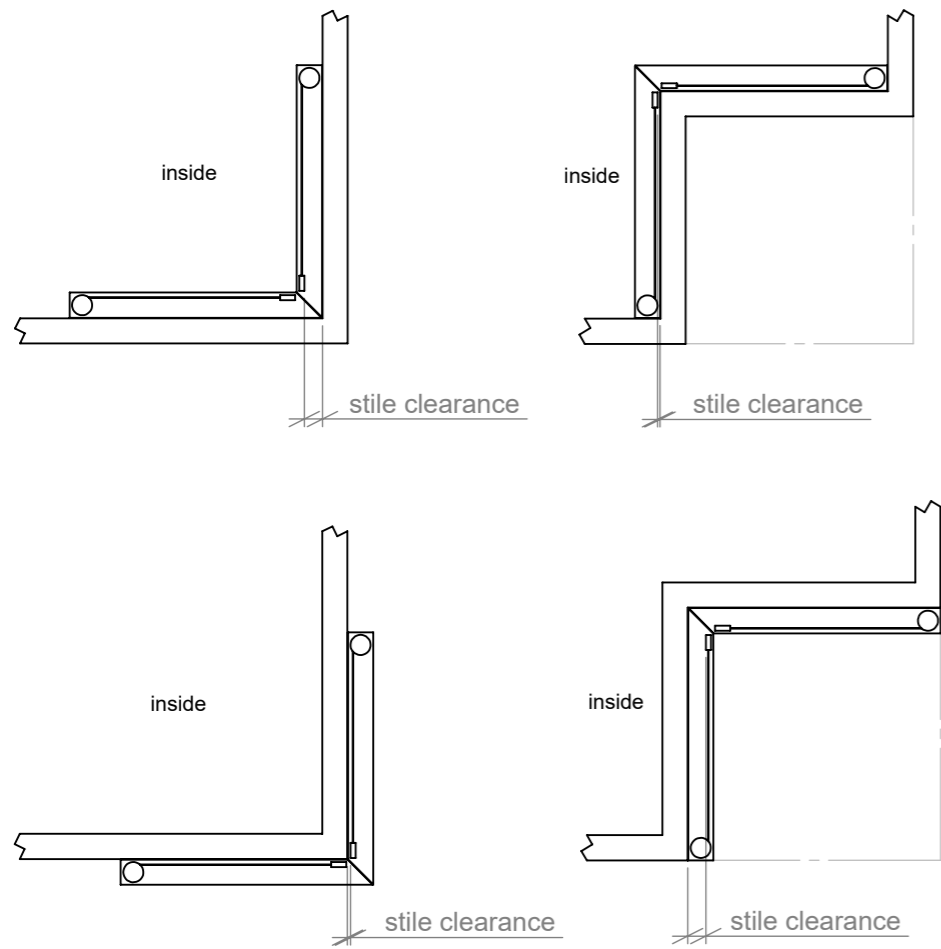

Screen mounting positions and stile clearance

(not to scale)

Frame Cross-section

(scale 1:2)

Refer to PD S4-001
for further dimensions