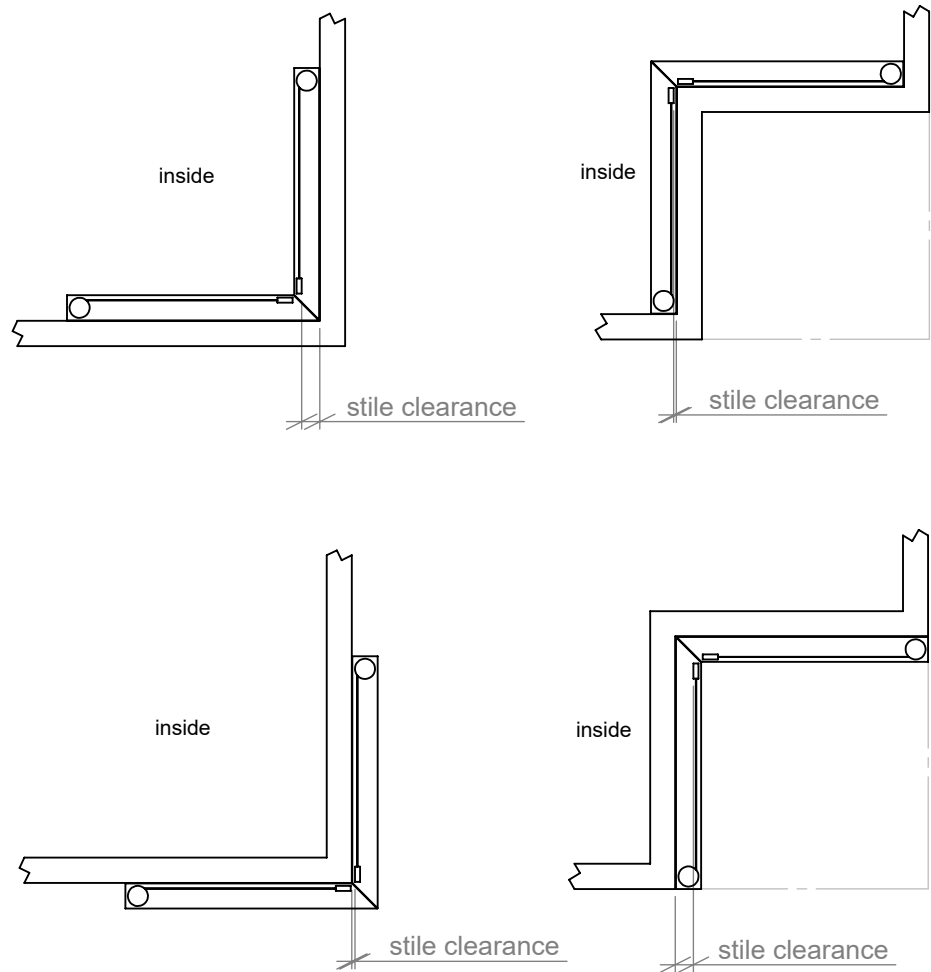

Screen mounting positions and stile clearance

(not to scale)

Frame Cross-section

(scale 1:2)

Refer to PD S4-002 for further dimensions