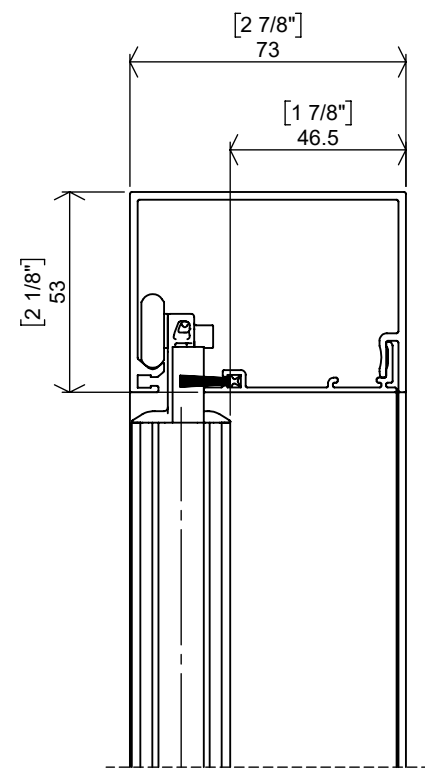

Custom Stop Location

SECTION B-B

Maximum Travel

SECTION C-C

Maximum Screen Travel

SECTION D-D

Magnet Adapter

8mm Magnet Adapter Custom Stop Location Only

SCC-264
Jamb Magnet

FRC-470
Jamb Magnet Mount

15mm Magnet Adapter Maximum Screen Travel or Custom Stop Location

Must be installed on maximum travel systems to prevent damage

SCC-264
Jamb Magnet

FRC-513
Jamb Magnet Mount