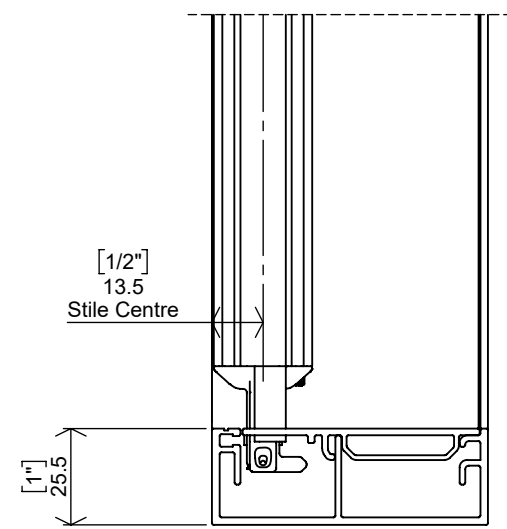

Custom Stop Location

SECTION B-B

Maximum Travel

SECTION C-C

Maximum Screen Travel

SECTION D-D

Magnet Adapter

8mm Magnet Adapter Custom Stop Location Only

SCC-264
Jamb Magnet

FRC-470
Jamb Magnet Mount

15mm Magnet Adapter Maximum Screen Travel or Custom Stop Location

Must be installed on maximum travel systems to prevent damage

SCC-264
Jamb Magnet

FRC-513
Jamb Magnet Mount