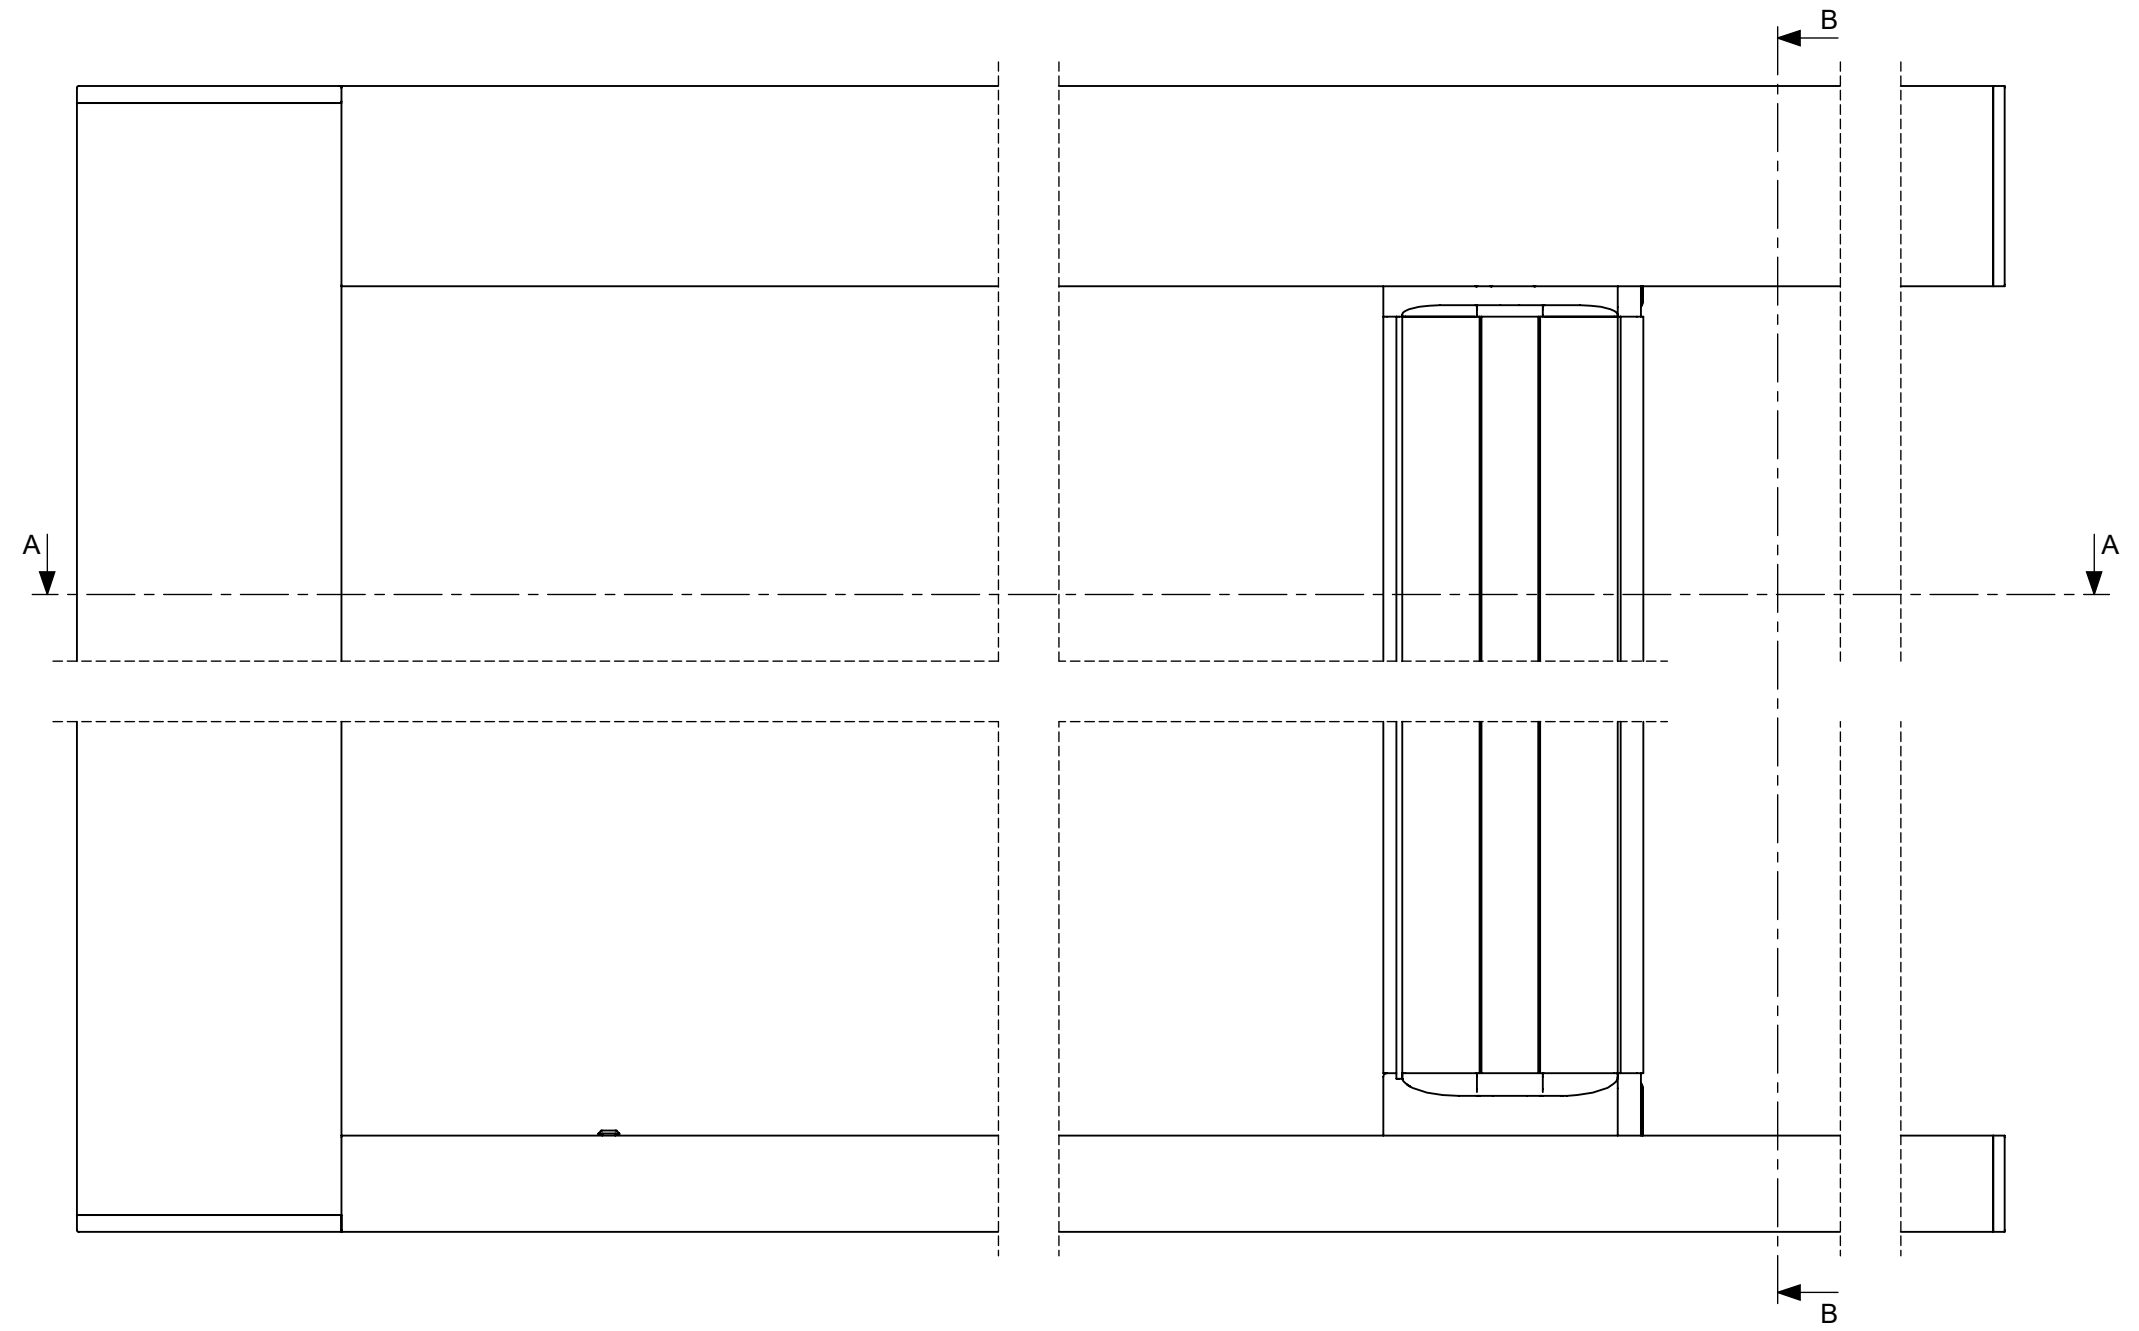

Custom Stop Location

SECTION B-B

Maximum Travel

SECTION C-C

Maximum Screen Travel

SECTION D-D

Magnet Adapter

8mm Magnet Adapter Custom Stop Location Only

SCC-264
Jamb Magnet

FRC-470
Jamb Magnet Mount

15mm Magnet Adapter Maximum Screen Travel or Custom Stop Location

Must be installed on maximum travel systems to prevent damage

SCC-264
Jamb Magnet

FRC-513
Jamb Magnet Mount