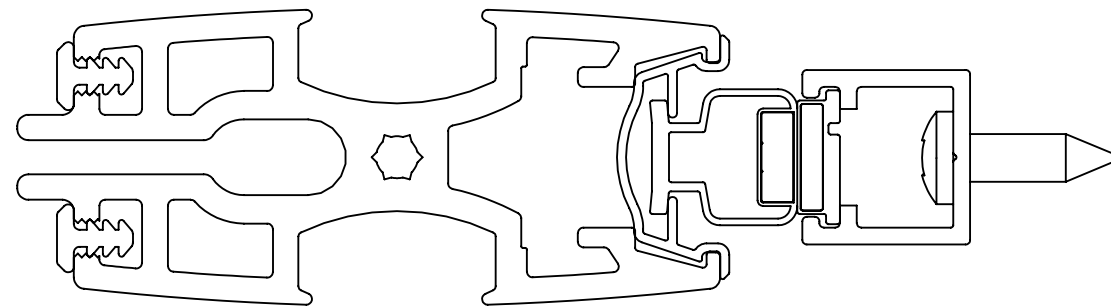

Custom Stop Location

SECTION B-B

Maximum Travel

SECTION C-C

Maximum Screen Travel

SECTION D-D

Magnet Adapter

8mm Magnet Adapter Custom Stop Location Only

SCC-264
Jamb Magnet

FRC-470
Jamb Magnet Mount

15mm Magnet Adapter Maximum Screen Travel or Custom Stop Location

Must be installed on maximum travel systems to prevent damage

SCC-264
Jamb Magnet

FRC-513
Jamb Magnet Mount