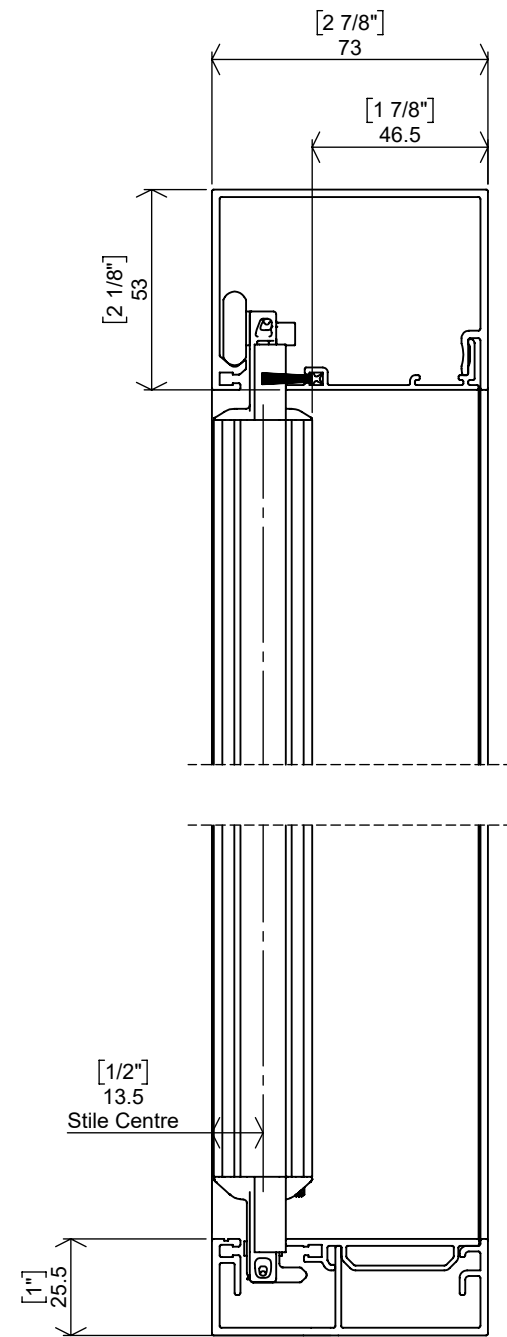

Custom Stop Location

SECTION B-B

Maximum Travel

SECTION C-C

Maximum Screen Travel

SECTION D-D

Magnet Adapter

8mm Magnet Adapter Custom Stop Location Only

SCC-264
Jamb Magnet

FRC-470
Jamb Magnet Mount

15mm Magnet Adapter Maximum Screen Travel or Custom Stop Location

Must be installed on maximum travel systems to prevent damage

SCC-264
Jamb Magnet

FRC-513
Jamb Magnet Mount