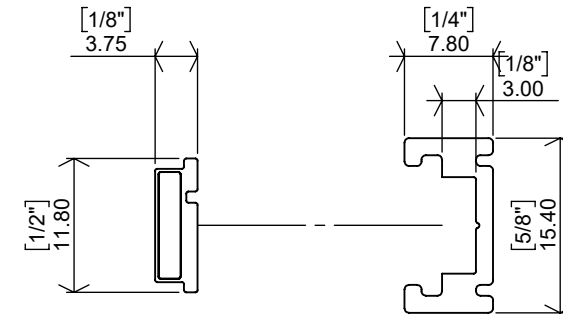

Custom Stop Location

SECTION B-B

Maximum Travel

SECTION C-C

Maximum Screen Travel

SECTION D-D

Magnet Adapter

8mm Magnet Adapter Custom Stop Location Only

SCC-264
Jamb Magnet

FRC-470
Jamb Magnet Mount

15mm Magnet Adapter Maximum Screen Travel or Custom Stop Location

Must be installed on maximum travel systems to prevent damage

SCC-264
Jamb Magnet

FRC-513
Jamb Magnet Mount