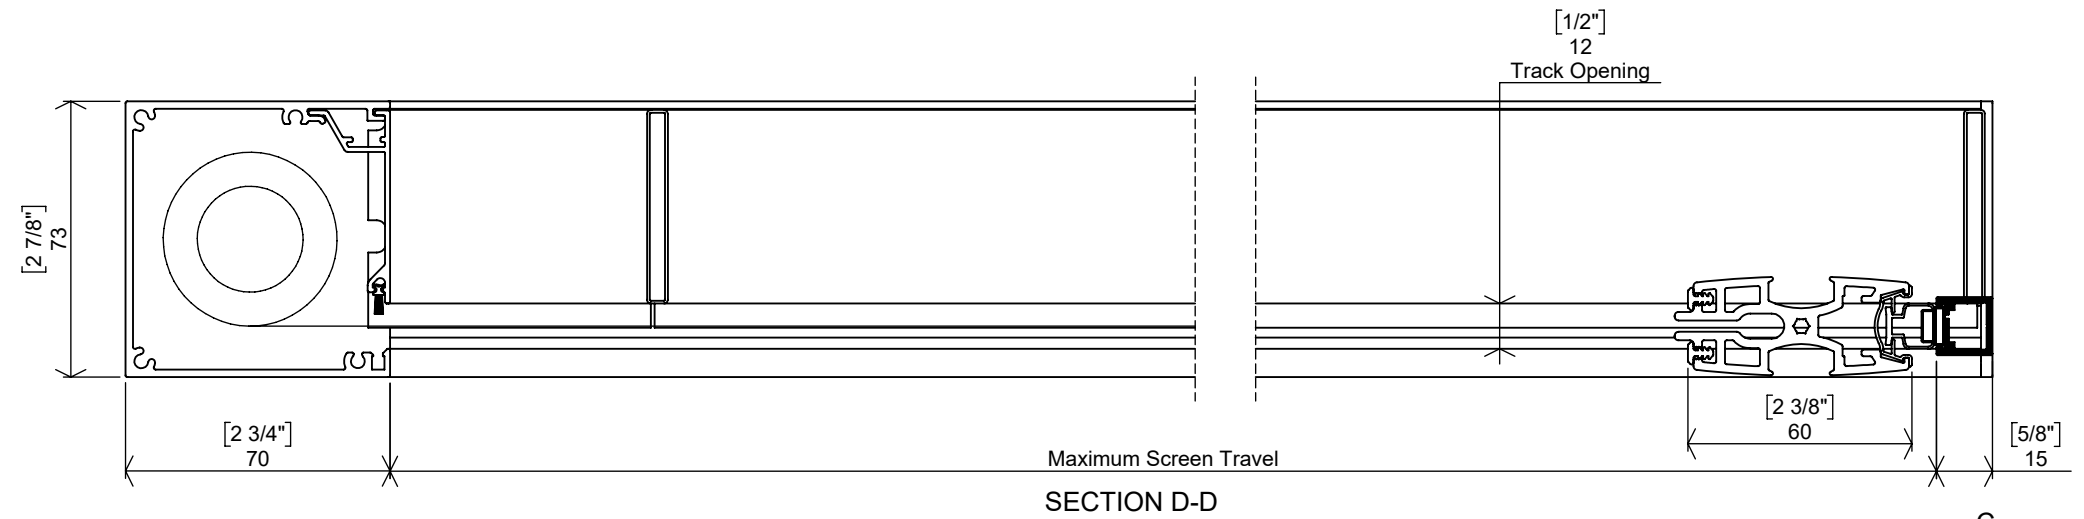

Custom Stop Location

SECTION B-B

Maximum Travel

SECTION C-C

Maximum Screen Travel

SECTION D-D

Magnet Adapter

8mm Magnet Adapter Custom Stop Location Only

SCC-264
Jamb Magnet

FRC-470
Jamb Magnet Mount

15mm Magnet Adapter Maximum Screen Travel or Custom Stop Location

Must be installed on maximum travel systems to prevent damage

SCC-264
Jamb Magnet

FRC-513
Jamb Magnet Mount