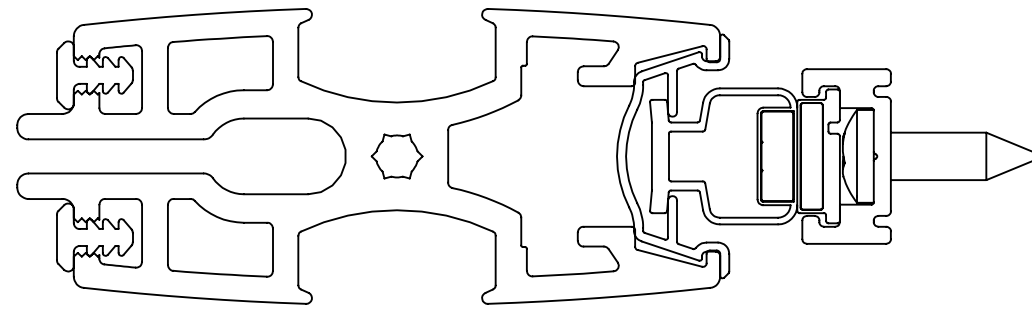

Custom Stop Location

SECTION B-B

Maximum Travel

SECTION C-C

Maximum Screen Travel

SECTION D-D

Magnet Adapter

8mm Magnet Adapter Custom Stop Location Only

SCC-264
Jamb Magnet

FRC-470
Jamb Magnet Mount

15mm Magnet Adapter Maximum Screen Travel or Custom Stop Location

Must be installed on maximum travel systems to prevent damage

SCC-264
Jamb Magnet

FRC-513
Jamb Magnet Mount