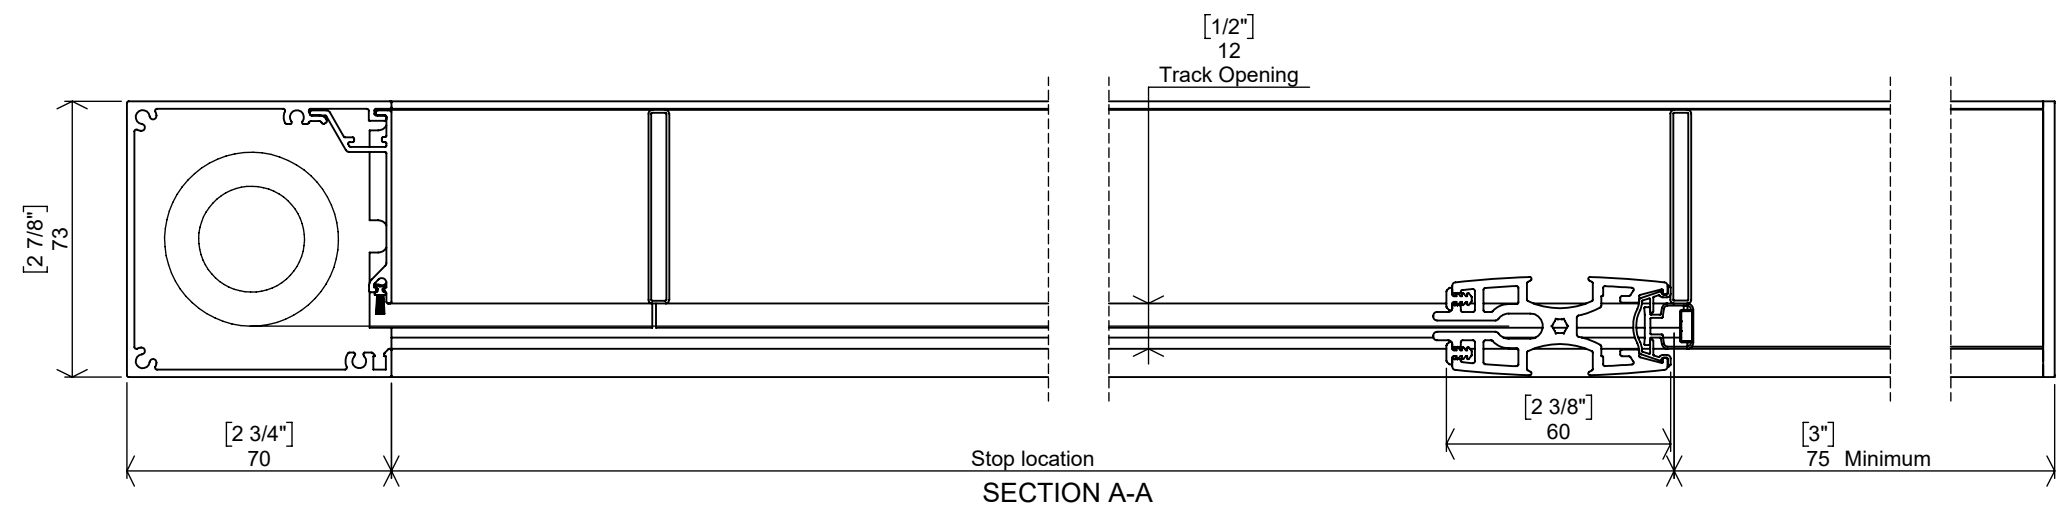

Custom Stop Location

SECTION B-B

Maximum Travel

SECTION C-C

Maximum Screen Travel

SECTION D-D

Magnet Adapter

8mm Magnet Adapter Custom Stop Location Only

SCC-264
Jamb Magnet

FRC-470
Jamb Magnet Mount

15mm Magnet Adapter Maximum Screen Travel or Custom Stop Location

Must be installed on maximum travel systems to prevent damage

SCC-264
Jamb Magnet

FRC-513
Jamb Magnet Mount