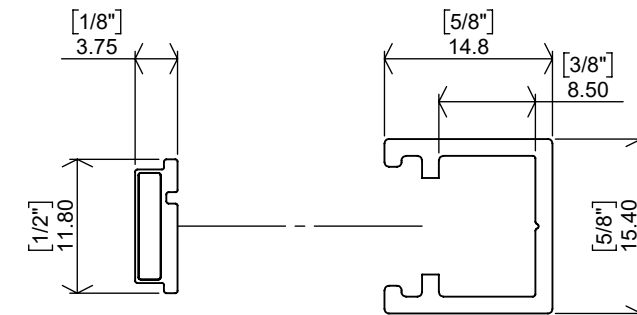

Custom Stop Location

SECTION B-B

Maximum Travel

SECTION C-C

Maximum Screen Travel

SECTION D-D

Magnet Adapter

8mm Magnet Adapter Custom Stop Location Only

SCC-264
Jamb Magnet

FRC-470
Jamb Magnet Mount

15mm Magnet Adapter Maximum Screen Travel or Custom Stop Location

Must be installed on maximum travel systems to prevent damage

SCC-264
Jamb Magnet

FRC-513
Jamb Magnet Mount