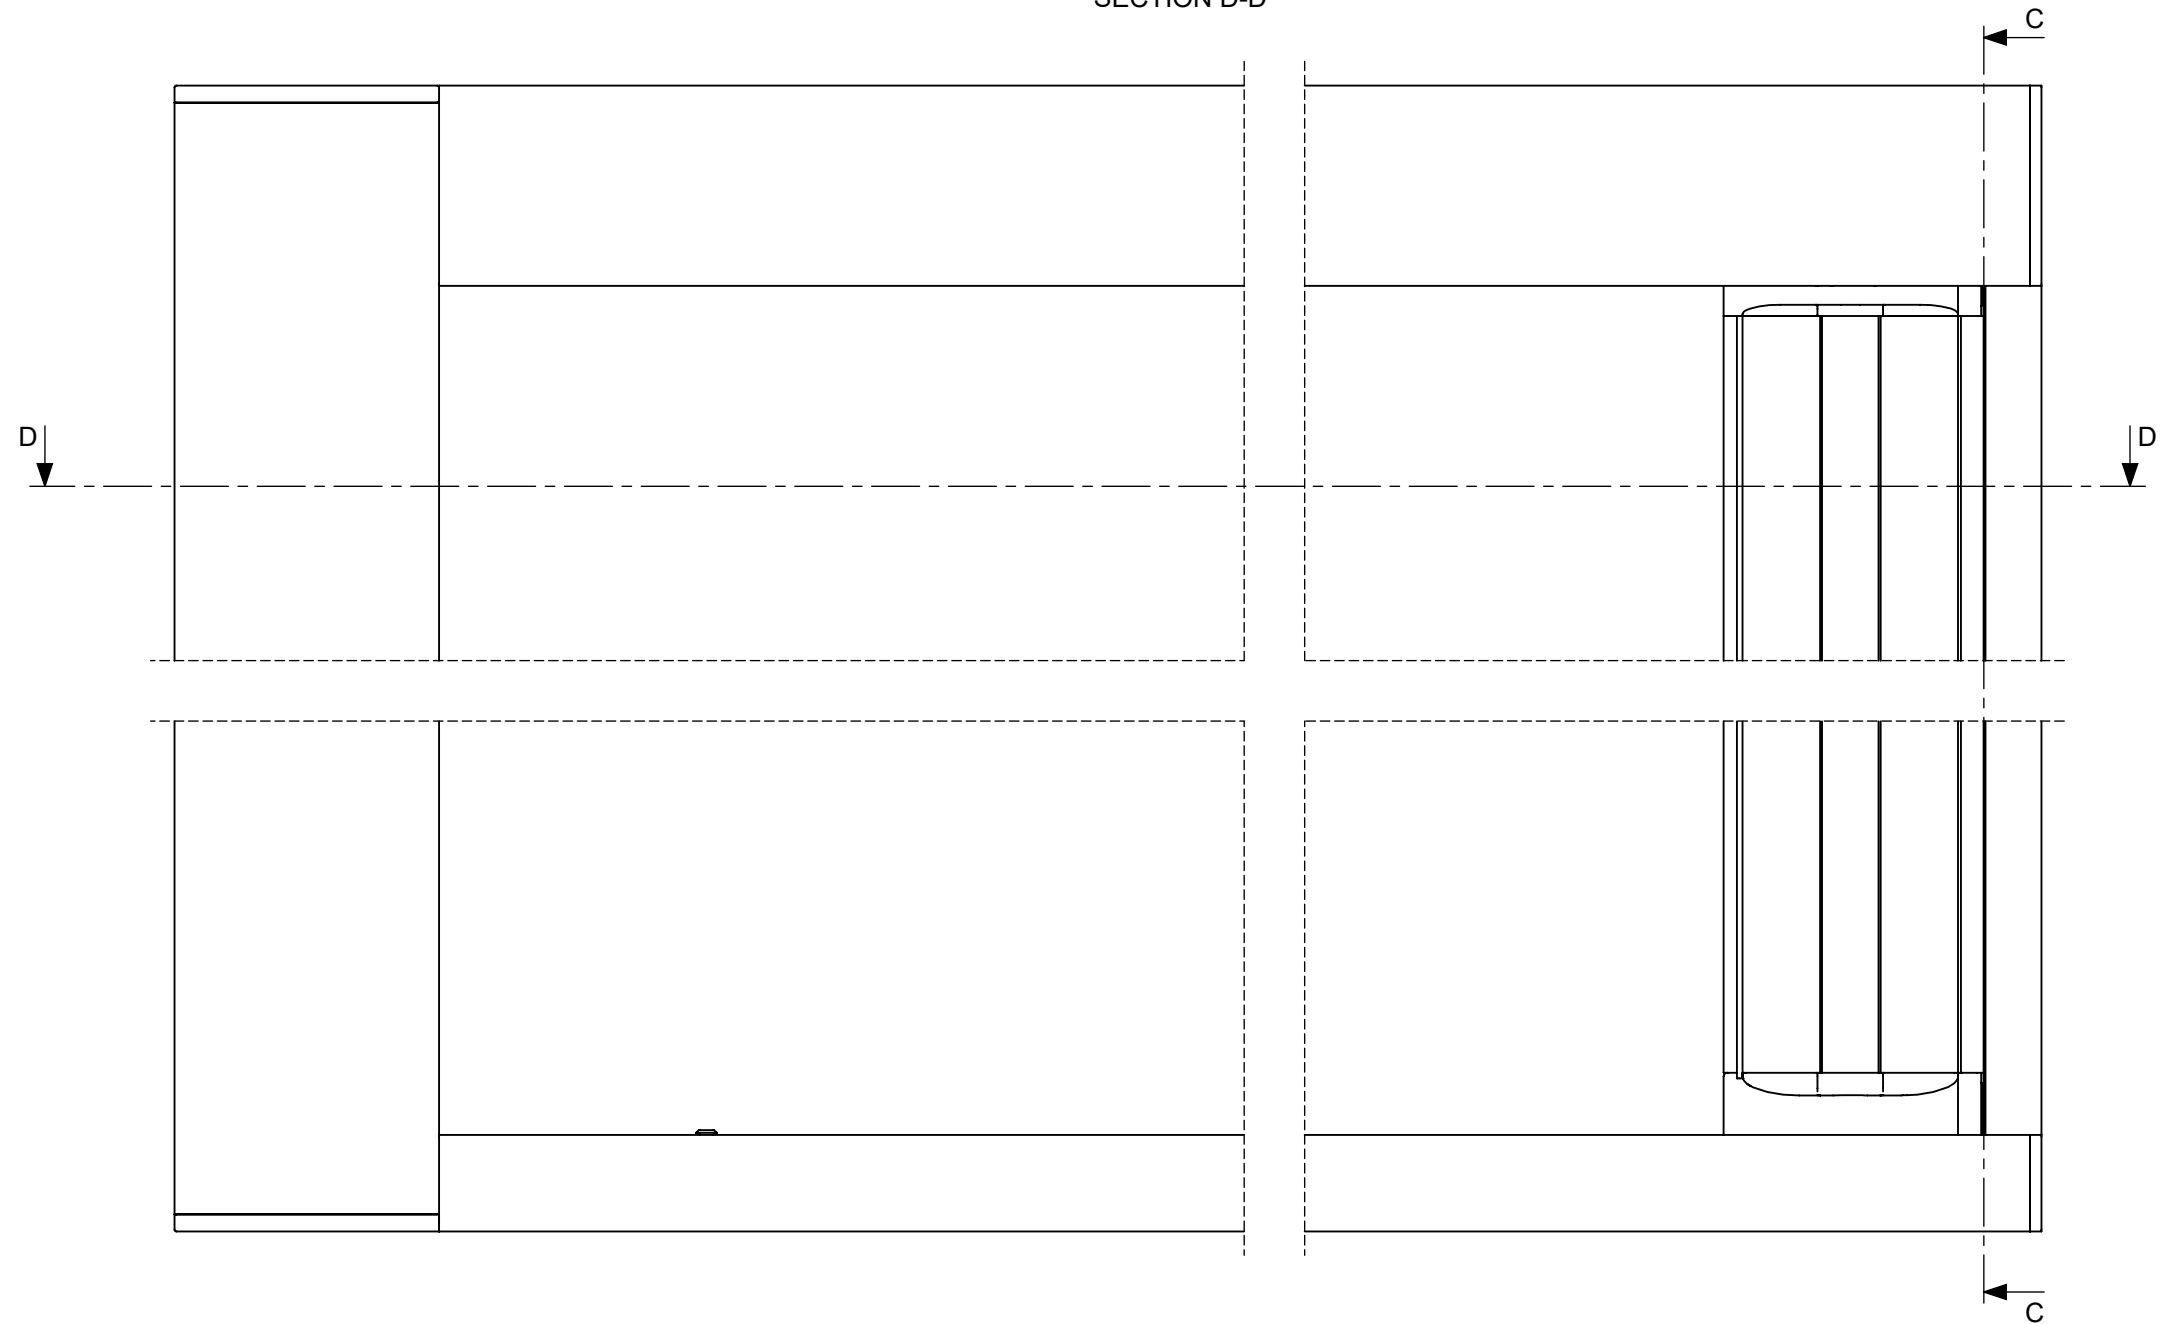

Custom Stop Location

SECTION B-B

Maximum Travel

SECTION C-C

Maximum Screen Travel

SECTION D-D

Magnet Adapter

8mm Magnet Adapter Custom Stop Location Only

SCC-264
Jamb Magnet

FRC-470
Jamb Magnet Mount

15mm Magnet Adapter Maximum Screen Travel or Custom Stop Location

Must be installed on maximum travel systems to prevent damage

SCC-264
Jamb Magnet

FRC-513
Jamb Magnet Mount