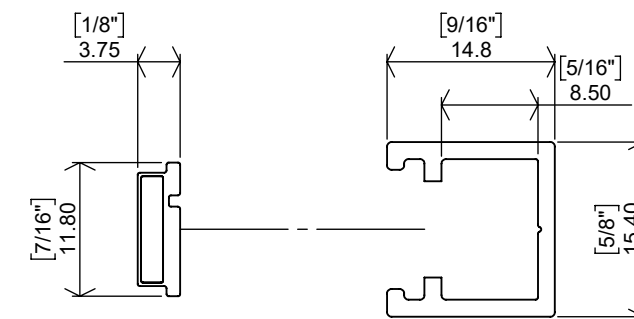

Custom Stop Location

SECTION B-B

SECTION A-A

Maximum Screen Travel

SECTION D-D

SECTION C-C

Magnet Adapter

8mm Magnet Adapter Custom Stop Location Only

SCC-264
Jamb Magnet

FRC-470
Jamb Magnet Mount

15mm Magnet Adapter Maximum Screen Travel or Custom Stop Location

Must be installed on maximum travel systems to prevent damage

SCC-264
Jamb Magnet

FRC-513
Jamb Magnet Mount