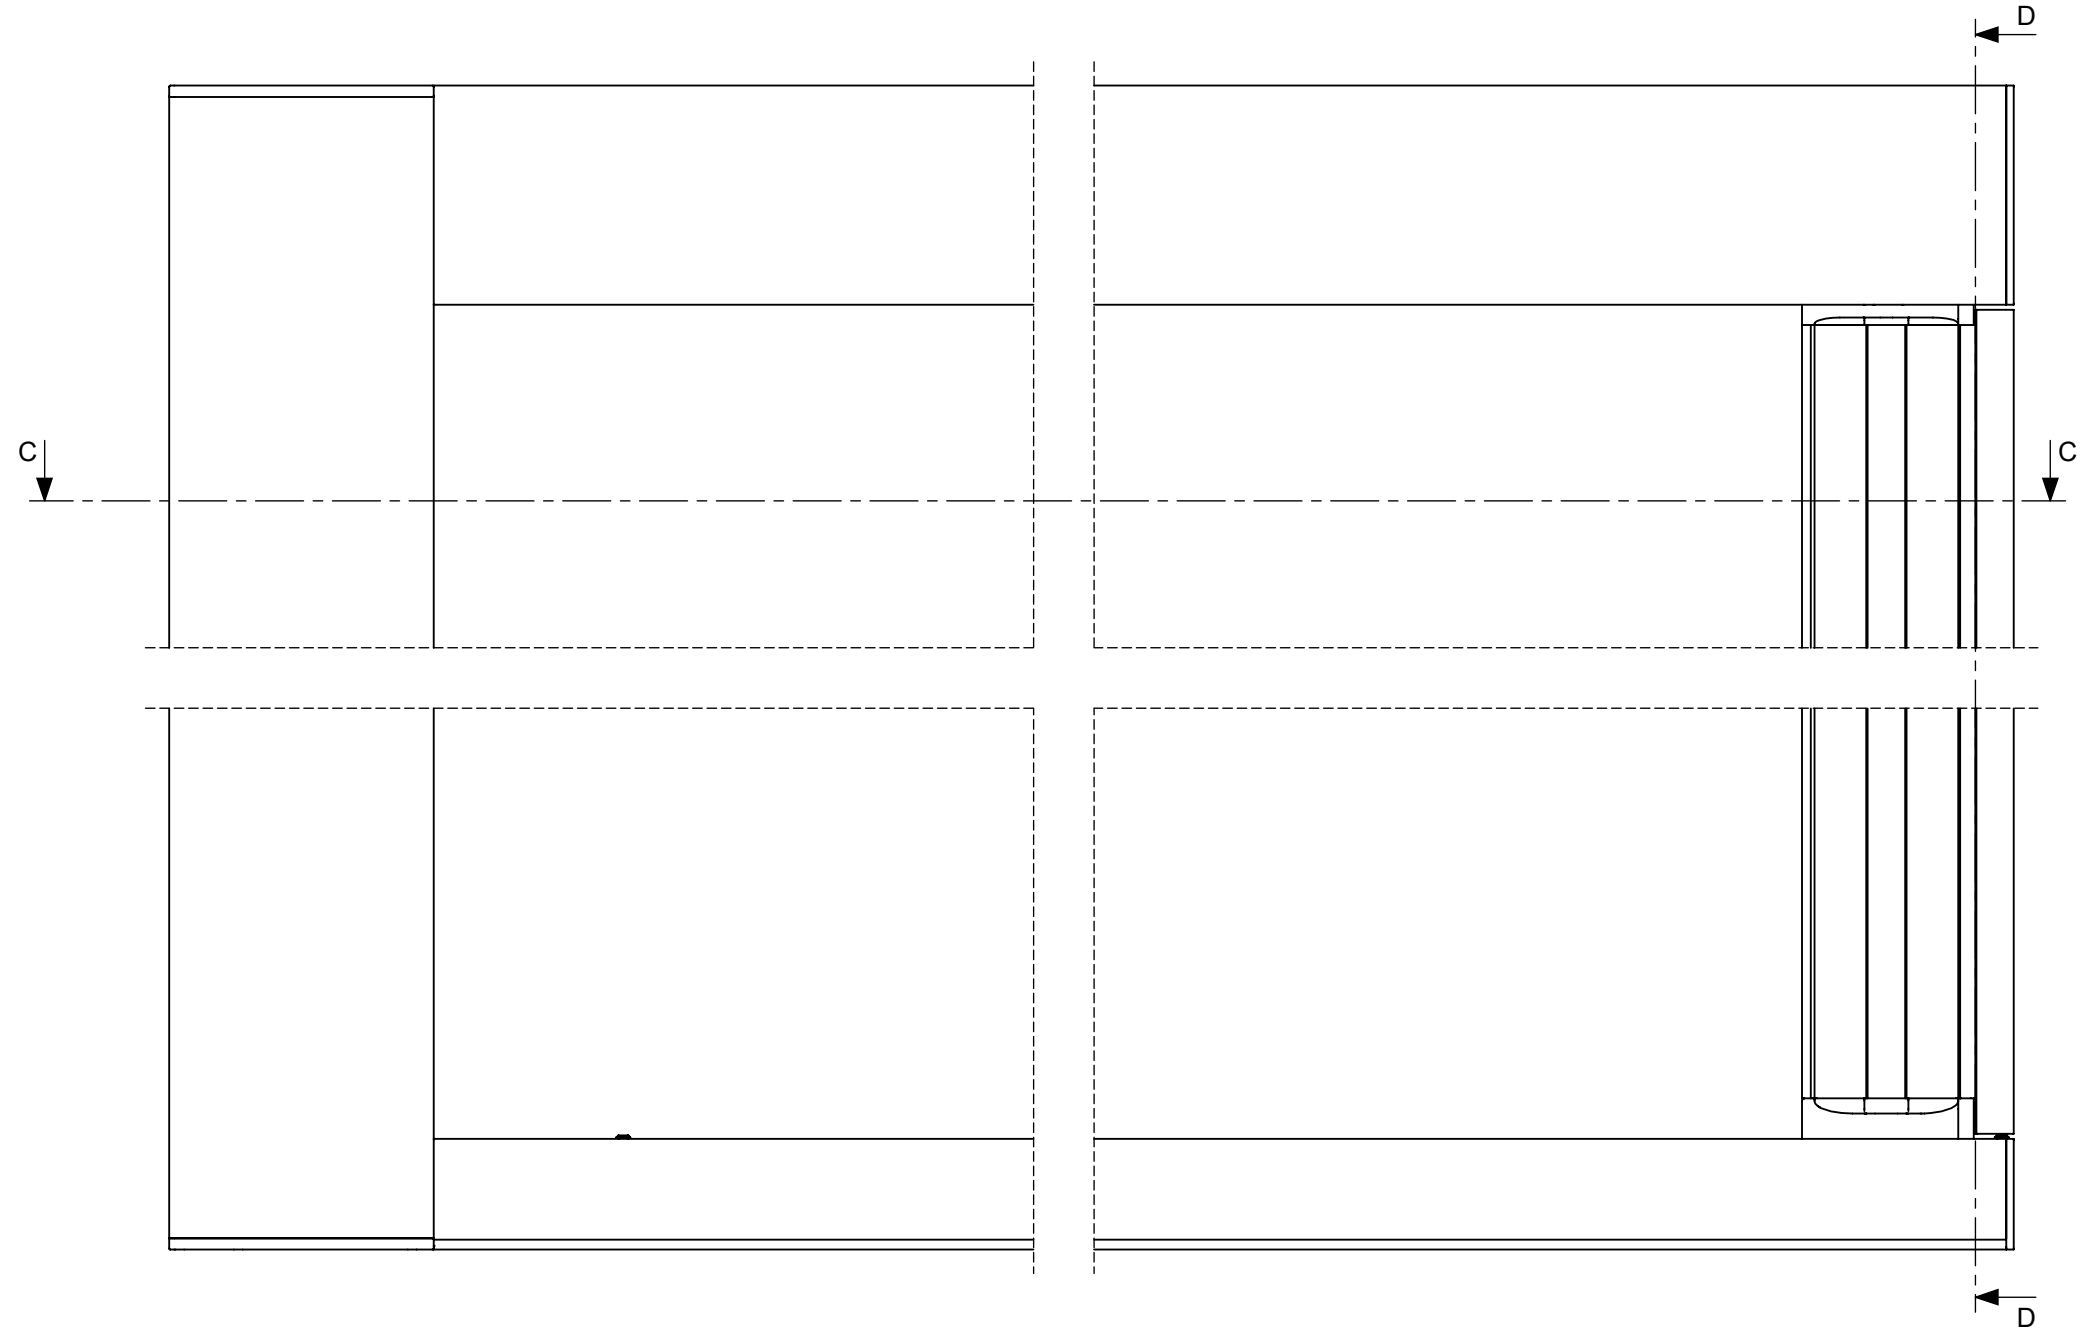

Custom Stop Location

SECTION B-B

SECTION A-A

Maximum Screen Travel

SECTION D-D

SECTION C-C

Magnet Adapter

8mm Magnet Adapter Custom Stop Location Only

SCC-264
Jamb Magnet

FRC-470
Jamb Magnet Mount

15mm Magnet Adapter Maximum Screen Travel or Custom Stop Location

Must be installed on maximum travel systems to prevent damage

SCC-264
Jamb Magnet

FRC-513
Jamb Magnet Mount