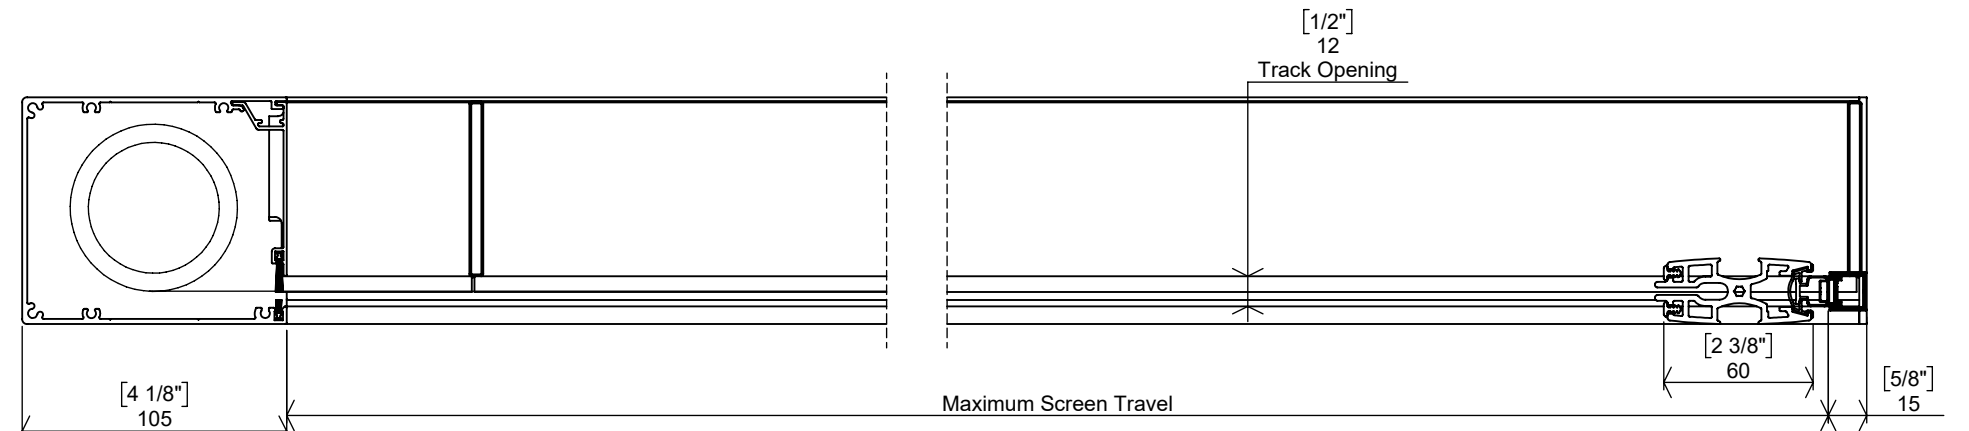

Custom Stop Location

SECTION B-B

SECTION A-A

Maximum Screen Travel

SECTION D-D

SECTION C-C

Magnet Adapter

8mm Magnet Adapter Custom Stop Location Only

SCC-264
Jamb Magnet

FRC-470
Jamb Magnet Mount

15mm Magnet Adapter Maximum Screen Travel or Custom Stop Location

Must be installed on maximum travel systems to prevent damage

SCC-264
Jamb Magnet

FRC-513
Jamb Magnet Mount