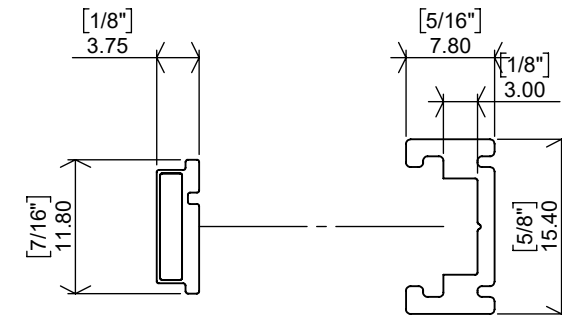

Custom Stop Location

SECTION B-B

SECTION A-A

Maximum Screen Travel

SECTION D-D

SECTION C-C

Magnet Adapter

8mm Magnet Adapter Custom Stop Location Only

SCC-264
Jamb Magnet

FRC-470
Jamb Magnet Mount

15mm Magnet Adapter Maximum Screen Travel or Custom Stop Location

Must be installed on maximum travel systems to prevent damage

SCC-264
Jamb Magnet

FRC-513
Jamb Magnet Mount