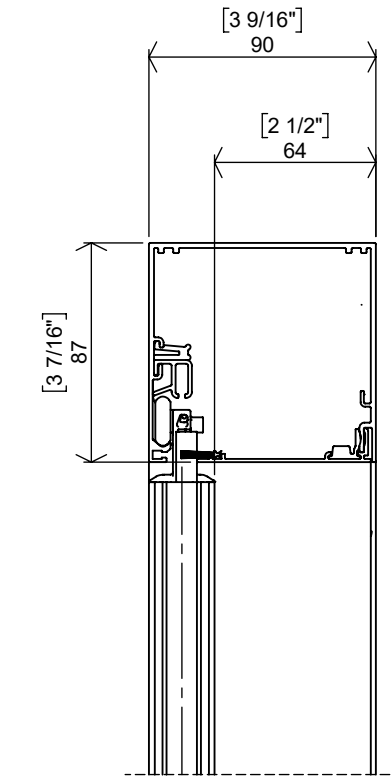

Custom Stop Location

SECTION B-B

SECTION A-A

Maximum Screen Travel

SECTION D-D

SECTION C-C

Magnet Adapter

8mm Magnet Adapter Custom Stop Location Only

SCC-264
Jamb Magnet

FRC-470
Jamb Magnet Mount

15mm Magnet Adapter Maximum Screen Travel or Custom Stop Location

Must be installed on maximum travel systems to prevent damage

SCC-264
Jamb Magnet

FRC-513
Jamb Magnet Mount