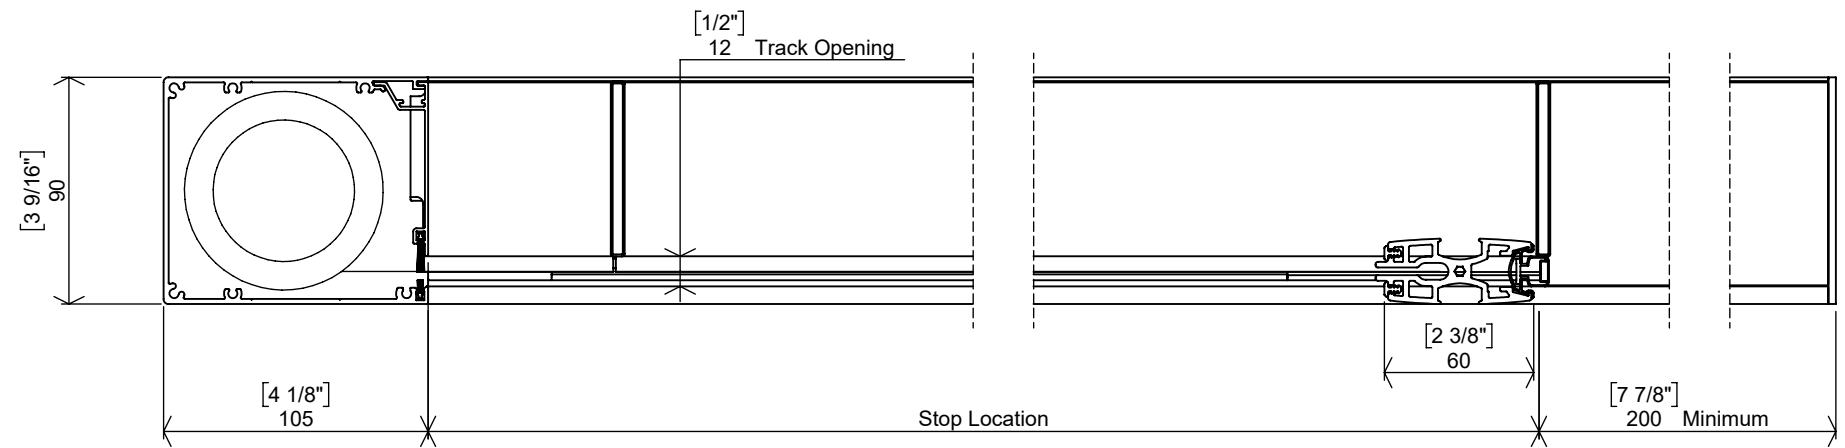

Custom Stop Location

SECTION B-B

SECTION A-A

Maximum Screen Travel

SECTION D-D

SECTION C-C

Magnet Adapter

8mm Magnet Adapter Custom Stop Location Only

SCC-264
Jamb Magnet

FRC-470
Jamb Magnet Mount

15mm Magnet Adapter Maximum Screen Travel or Custom Stop Location

Must be installed on maximum travel systems to prevent damage

SCC-264
Jamb Magnet

FRC-513
Jamb Magnet Mount