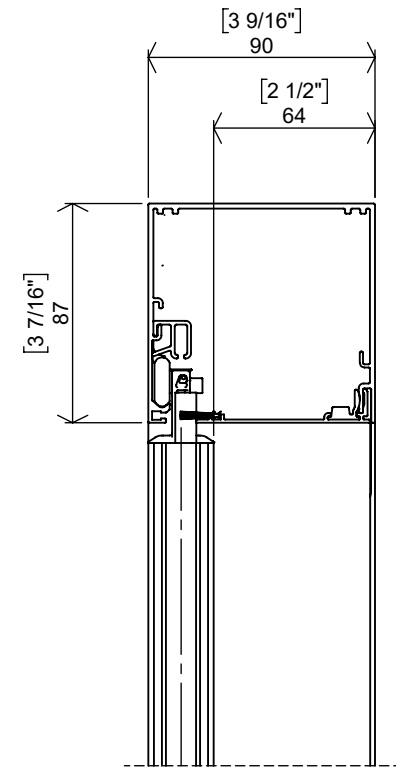

Custom Stop Location

SECTION B-B

SECTION A-A

Maximum Screen Travel

SECTION D-D

SECTION C-C

Magnet Adapter

8mm Magnet Adapter Custom Stop Location Only

SCC-264
Jamb Magnet

FRC-470
Jamb Magnet Mount

15mm Magnet Adapter Maximum Screen Travel or Custom Stop Location

Must be installed on maximum travel systems to prevent damage

SCC-264
Jamb Magnet

FRC-513
Jamb Magnet Mount