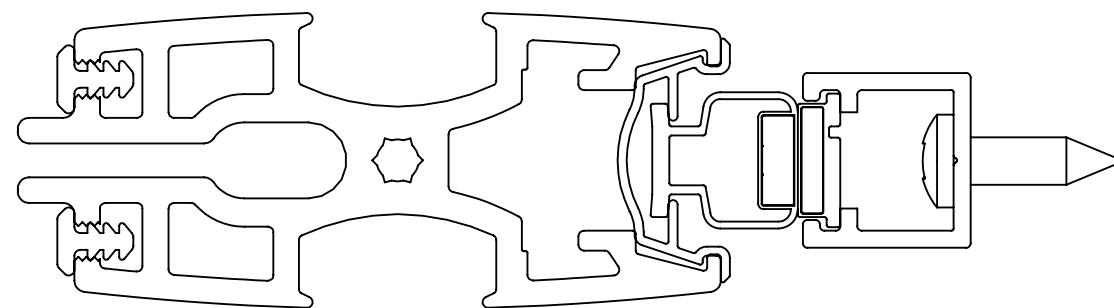

Custom Stop Location

SECTION B-B

SECTION A-A

Maximum Screen Travel

SECTION D-D

SECTION C-C

Magnet Adapter

8mm Magnet Adapter Custom Stop Location Only

SCC-264
Jamb Magnet

FRC-470
Jamb Magnet Mount

15mm Magnet Adapter Maximum Screen Travel or Custom Stop Location

Must be installed on maximum travel systems to prevent damage

SCC-264
Jamb Magnet

FRC-513
Jamb Magnet Mount