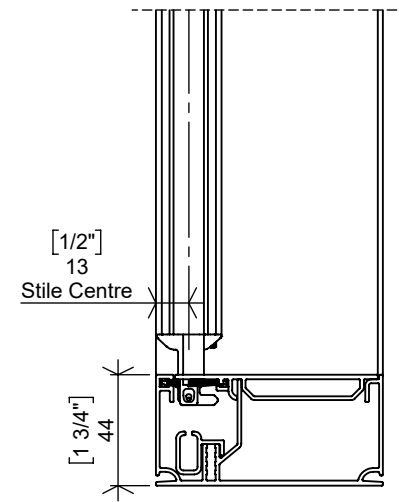

Custom Stop Location

SECTION B-B

SECTION A-A

Maximum Screen Travel

SECTION D-D

SECTION C-C

Magnet Adapter

8mm Magnet Adapter Custom Stop Location Only

SCC-264
Jamb Magnet

FRC-470
Jamb Magnet Mount

15mm Magnet Adapter Maximum Screen Travel or Custom Stop Location

Must be installed on maximum travel systems to prevent damage

SCC-264
Jamb Magnet

FRC-513
Jamb Magnet Mount