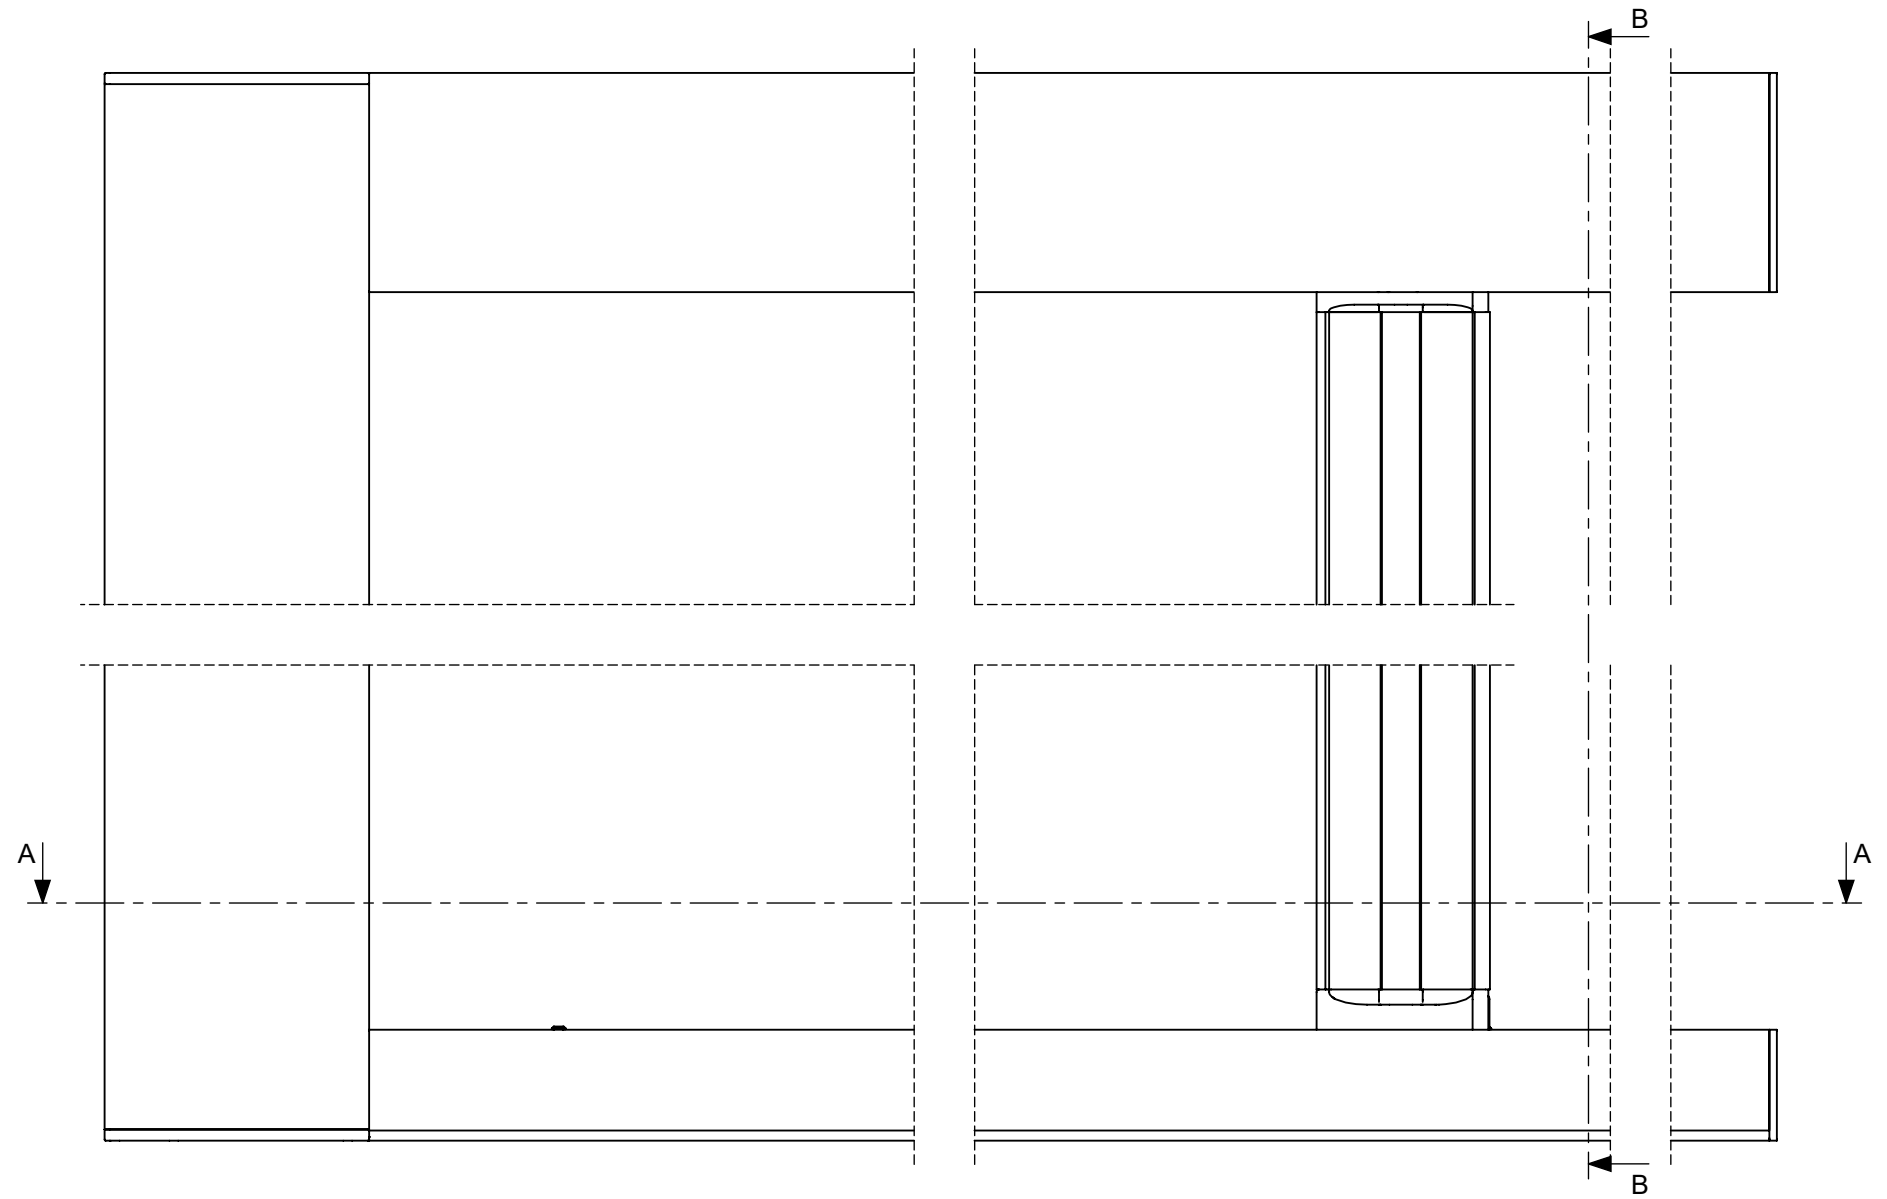

Custom Stop Location

SECTION B-B

SECTION A-A

Maximum Screen Travel

SECTION D-D

SECTION C-C

Magnet Adapter

8mm Magnet Adapter Custom Stop Location Only

SCC-264
Jamb Magnet

FRC-470
Jamb Magnet Mount

15mm Magnet Adapter Maximum Screen Travel or Custom Stop Location

Must be installed on maximum travel systems to prevent damage

SCC-264
Jamb Magnet

FRC-513
Jamb Magnet Mount