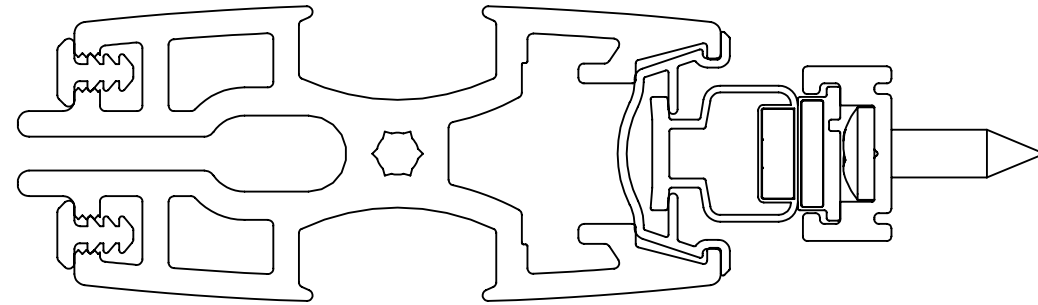

Custom Stop Location

SECTION B-B

SECTION A-A

Maximum Screen Travel

SECTION D-D

SECTION C-C

Magnet Adapter

8mm Magnet Adapter Custom Stop Location Only

SCC-264
Jamb Magnet

FRC-470
Jamb Magnet Mount

15mm Magnet Adapter Maximum Screen Travel or Custom Stop Location

Must be installed on maximum travel systems to prevent damage

SCC-264
Jamb Magnet

FRC-513
Jamb Magnet Mount