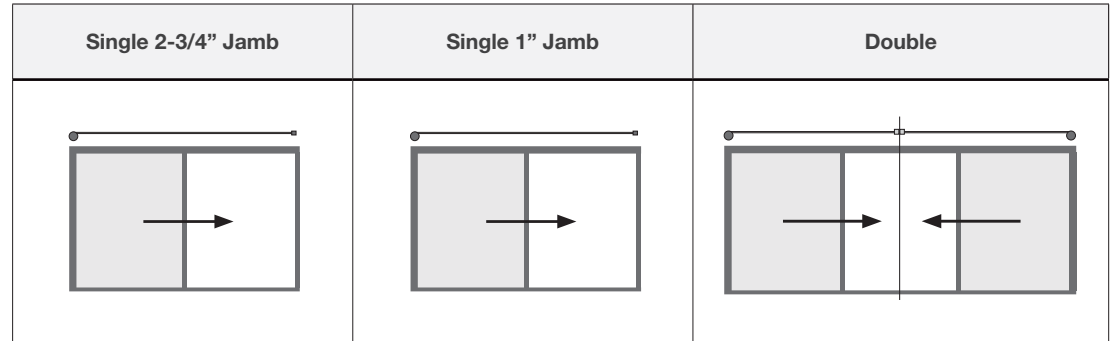

# FRAME SIZE LIMITS

Single | Double

centor®

Sill (in)	Frame Height (in)	Frame Width (in)		
3/4"	29-13/16" - 78-11/16"	26-7/16" - 53-7/8"	24-5/8" - 52-15/16"	26-7/16" - 100-3/8"
	78-3/4" - 125-15/16"	31-1/8" - 53-7/8"	29-3/8" - 52-15/16"	31-1/8" - 100-3/8"
1"	30-1/16" - 78-11/16"	26-7/16" - 81-7/16"	24-5/8" - 79-11/16"	26-7/16" - 157-7/16"
	78-3/4" - 125-15/16"	31-1/8" - 81-7/16"	29-3/8" - 79-11/16"	31-1/8" - 157-7/16"
	126-0" - 145-5/8"	33-1/2" - 52-15/16"	31-3/4" - 51-1/8"	33-1/2" - 100-3/8"
	145-11/16" - 157-7/16"	33-1/2" - 40-1/8"	31-3/4" - 38-3/8"	33-1/2" - 74-3/4"