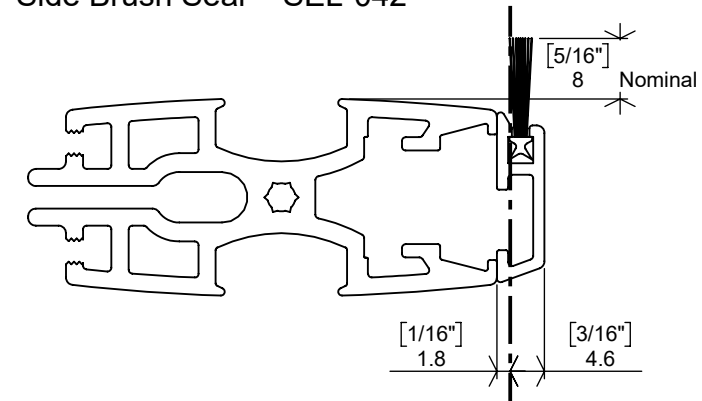

SECTION B-B

Stile options

Straight magnet with 8mm adaptor

Straight magnet with 15mm adaptor

Off-Center Front Seal - AQ109

Side Q-Lon Seal - QL7066

Side Brush Seal - SEL-042

Note: Nominal Stop Position shown