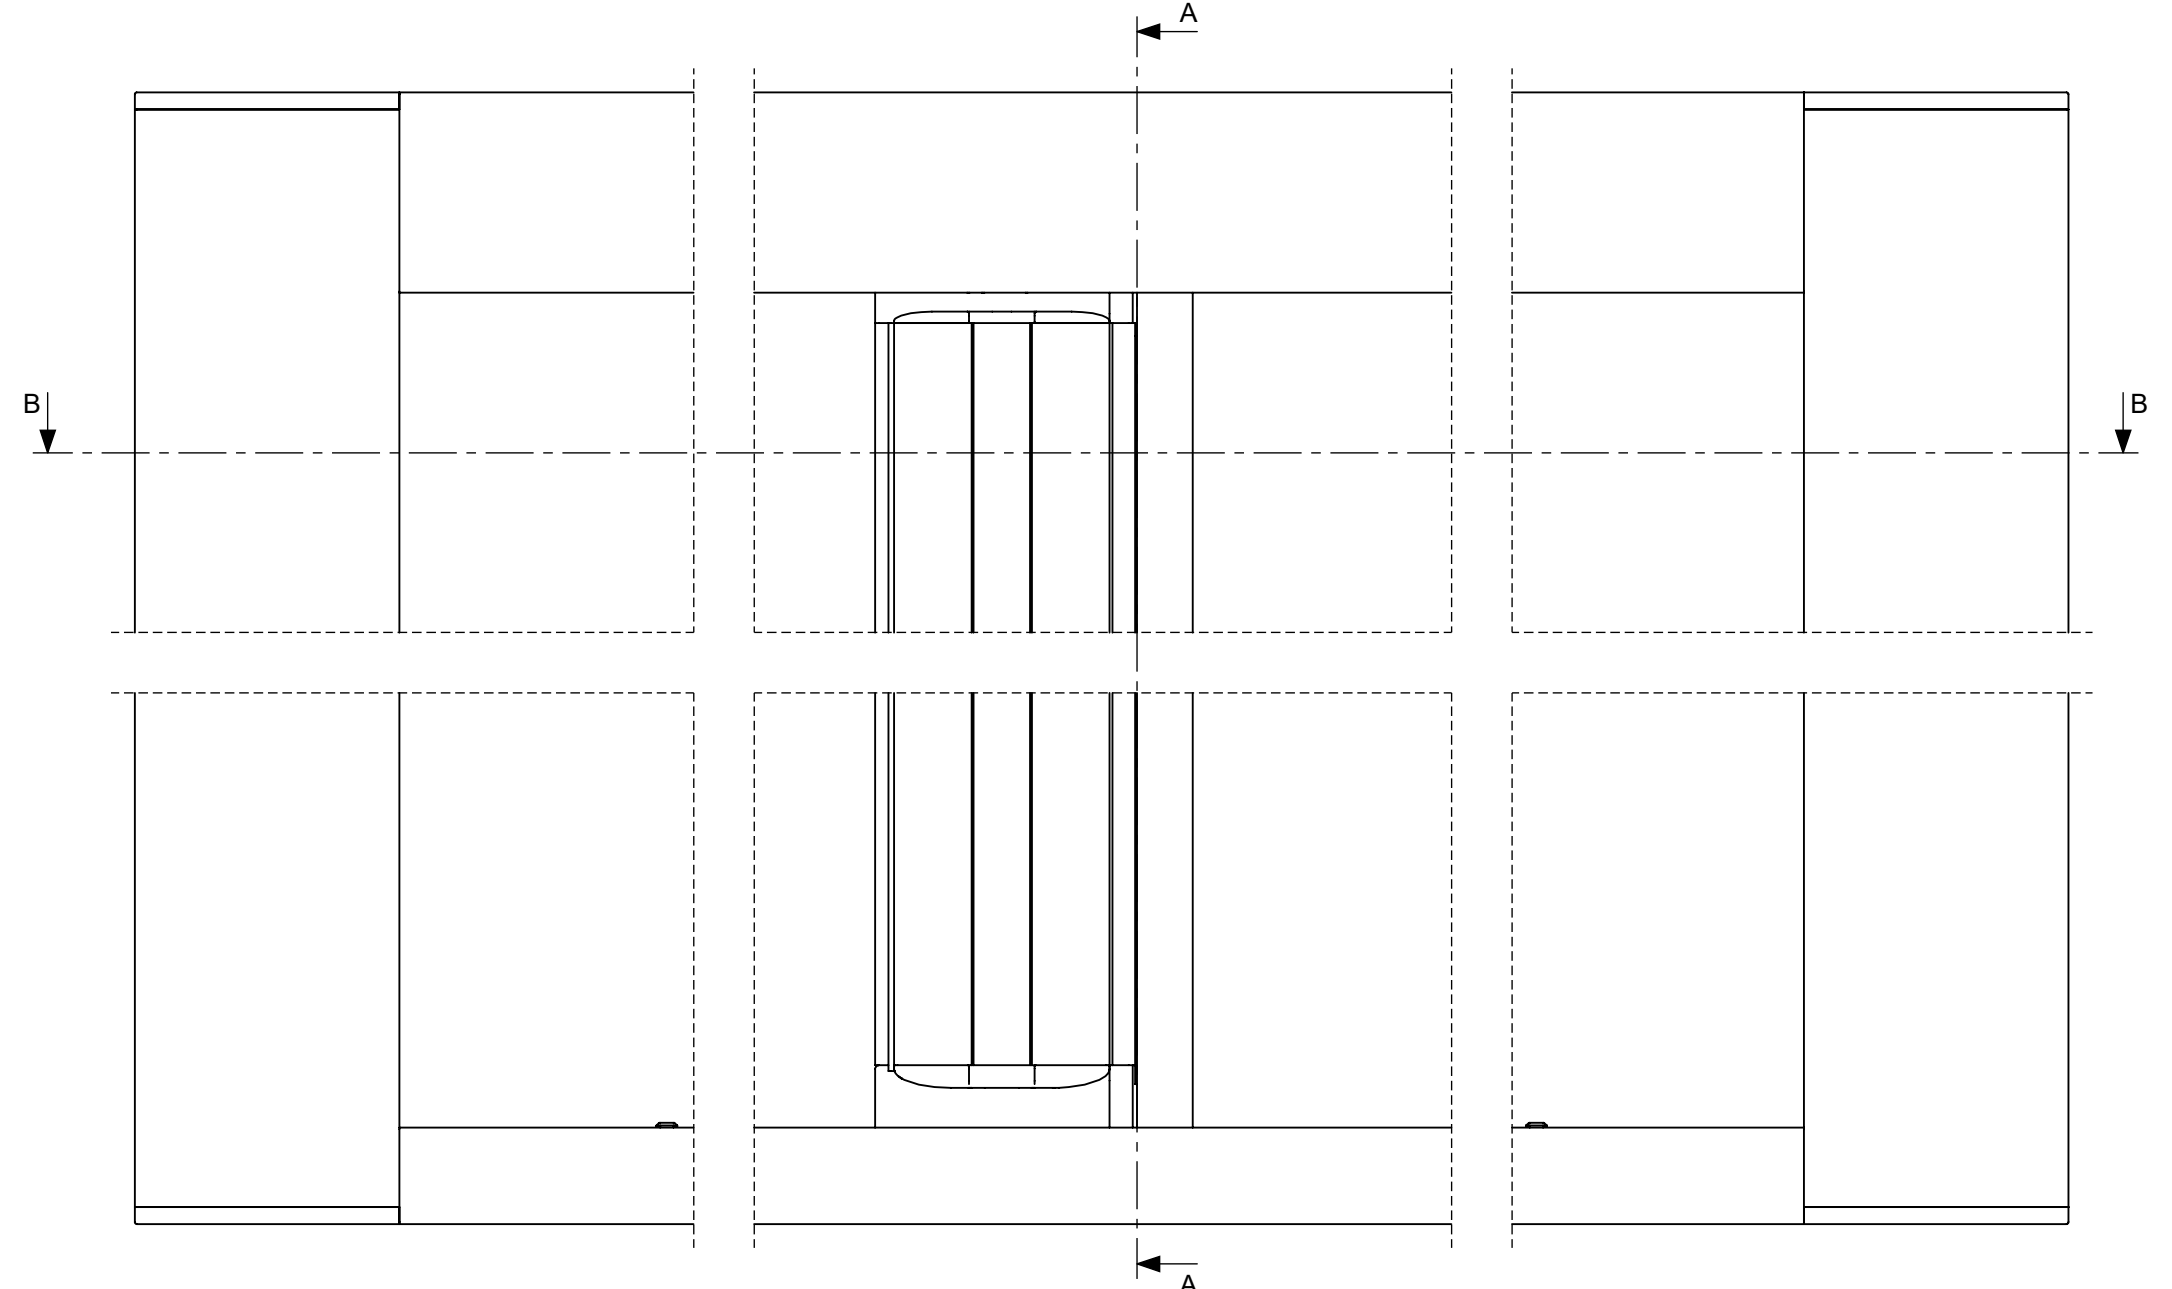

SECTION B-B

Stile options

Straight magnet with 8mm adaptor

Straight magnet with 15mm adaptor

Off-Center Front Seal - AQ109

Side Q-Lon Seal - QL7066

Side Brush Seal - SEL-042

Note: Nominal Stop Position shown