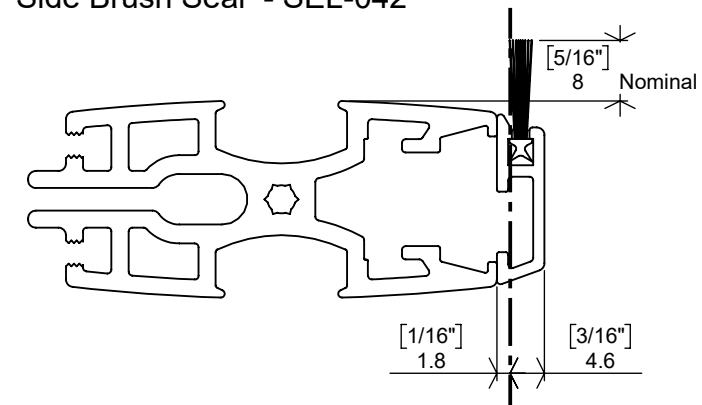

SECTION B-B

Stile options

Straight magnet with 8mm adaptor

Straight magnet with 15mm adaptor

Off-Center Front Seal - AQ109

Side Q-Lon Seal - QL7066

Side Brush Seal - SEL-042

Note: Nominal Stop Position shown