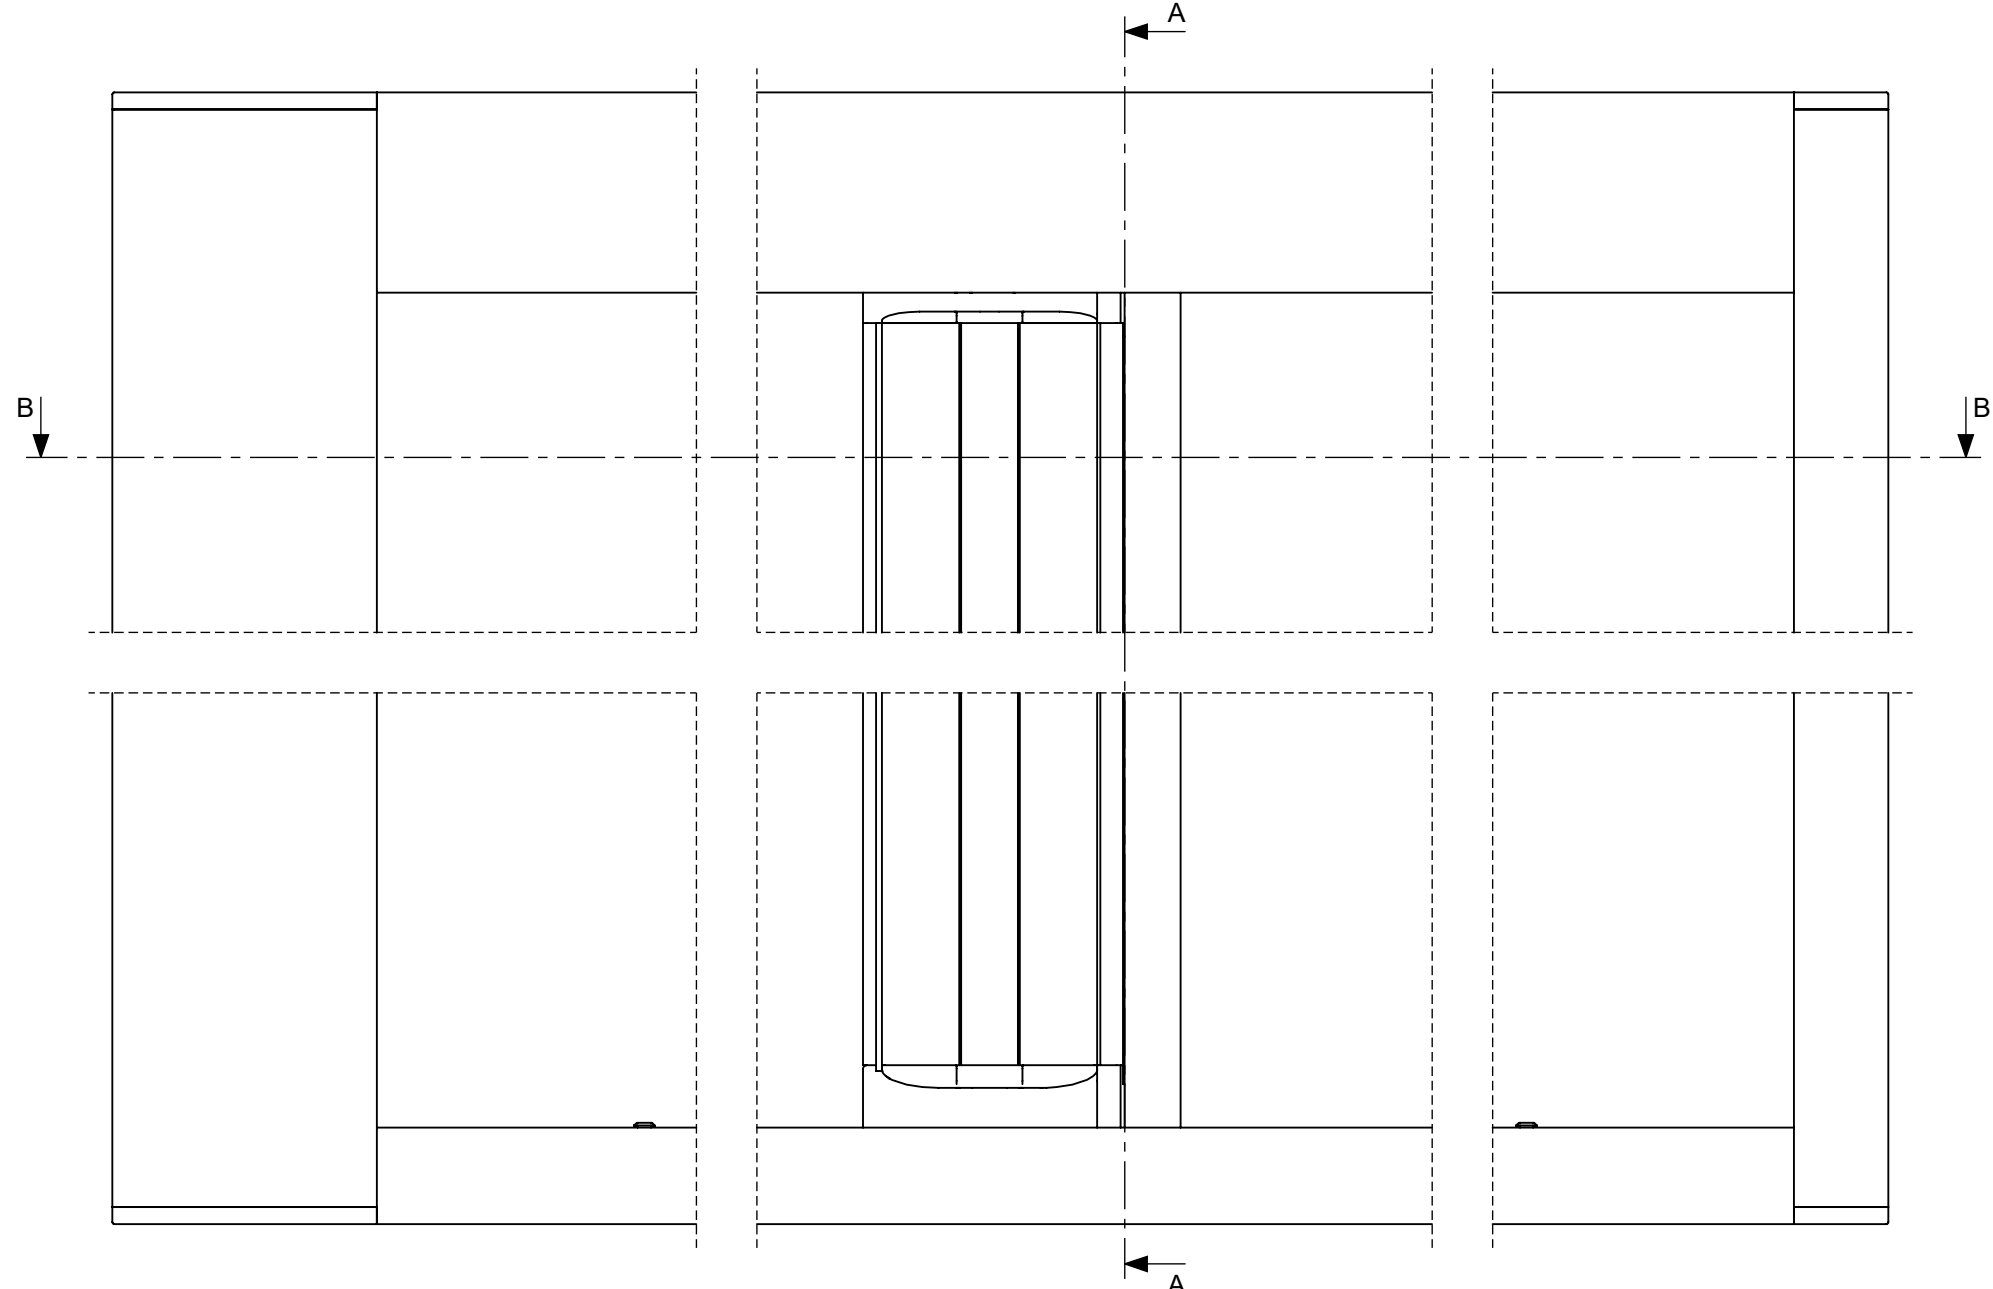

SECTION B-B

Stile options

Straight magnet with 8mm adaptor

Straight magnet with 15mm adaptor

Off-Center Front Seal - AQ109

Side Q-Lon Seal - QL7066

Side Brush Seal - SEL-042

Note: Nominal Stop Position shown