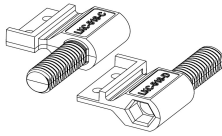

up to 120" high panel

TPL-005-30-XS	brushed metallic
TPL-005-30-LY	black

up to 156" high panel

TPL-005-40-XS	brushed metallic
TPL-005-40-LY	black

Transmission rod adaptors

Transmission rod adaptors

Contents

bag of 1 - 1 pair of rod adaptors

bag of 20 - 20 pairs of rod adaptors

1.024" backset

TPL-015-CD-01	bag of 1 set
TPL-015-CD-20	bag of 20 sets

1.575" backset

TPL-015-EF-01	bag of 1 set
TPL-015-EF-20	bag of 20 sets