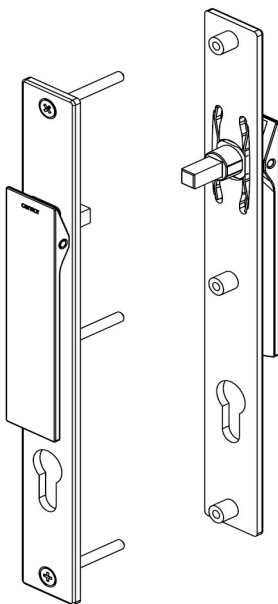

TwinPoint Gen2
CATALOG

Folding door lock with internal and external access

centor®

Stainless steel handles	3
Zinc diecast handles	4 - 5
Cylinders	6
Lock bodies	6
Transmission - wood	
Rod and cover sets	7
Adaptors	8
Bolt cups	8
Strike plates	9
Transmission - hollow	
Shims	10
Transmission rod set	10
Bolt guides	10
Bolts and adaptors	11

Stainless steel handles

Single handle non-keyed, H01 Short

Contents

1 x handle set, 1 x gasket, 2 x mounting screws

0.807" (20.5mm) spindle depth

TPL-002-C-S	brushed stainless
TPL-002-C-OL	PVD black

1.161" (29.5mm) spindle depth

TPL-002-G-S	brushed stainless
TPL-002-G-OL	PVD black

1.319" (33.5mm) spindle depth

TPL-002-I-S	brushed stainless
TPL-002-I-OL	PVD black

Stainless steel handles

Double handle keyed, H01 Long

Contents

*1 x internal handle set, 1 x external handle set
2 x gasket, 3 x mounting screws*

0.650"-0.965" (16.5mm-24.5mm) spindle depth

TPL-001-AE-S	brushed stainless
TPL-001-AE-OL	PVD black

0.965"-1.161" (24.5mm-29.5mm) spindle depth

TPL-001-EG-S	brushed stainless
TPL-001-EG-OL	PVD black

Zinc diecast handles