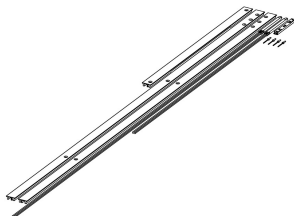

Keyed

TPL-025	single long
TPL-003	double long

Transmission rod and cover sets

Transmission rod set wood panels, quadrex

Contents

1 x lock body cover, 2 x top & bottom covers same length,
 2 x transmission rods with bolt attached (one short, one long),
 4 x pop rivets, 1 x drill jig, 1 x quadrex screw pack

Short lock body cover

up to 46" high panel

TPL-069-11-XS	brushed metallic
TPL-069-11-LY	black

up to 72" high panel

TPL-069-18-XS	brushed metallic
TPL-069-18-LY	black

up to 96" high panel

TPL-069-24-XS	brushed metallic
TPL-069-24-LY	black

up to 120" high panel

TPL-069-30-XS	brushed metallic
TPL-069-30-LY	black

up to 156" high panel

TPL-069-40-XS	brushed metallic
TPL-069-40-LY	black

Long lock body cover

up to 96" high panel

TPL-005-24-XS	brushed metallic
TPL-005-24-LY	black