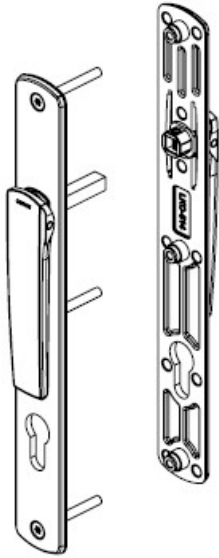

Single handle H02

Contents

1 x handle set, 30 & 35mm mounting screws

25 & 37mm spindles

2 x M4 spindle grub screw, 1 x 2mm Allen key

Non-keyed Short

TPL-055-01-NI	nickel plated
TPL-055-01-LM	black matt powdercoat
TPL-055-01-WM	white matt powdercoat

Non-keyed Long

TPL-056-01-NI	nickel plated
TPL-056-01-LM	black matt powdercoat
TPL-056-01-WM	white matt powdercoat

Zinc diecast handles

Double handle keyed, H02 Long

Contents

- 1 x handle set
- 2 x mounting screw sets (45 & 60mm)
- 2 x spindles (43 & 56mm)
- 2 x M4 spindle grub screw, 1 x 2mm Allen key

Contents

- 1 x 100mm spindle, 3 x 100mm mounting screws
- 1 x M4 spindle grub screw, 1 x 2mm Allen key

For non standard panels, cut spindle and screws to fit

TPL-058-100-S	Stainless steel
TPL-058-100-OL	PVD black

Double lock cylinders

Lock cylinder Key-Knob Schlage

Contents

- 1 x cylinder, 3 x 5-pin key, 1 x 20mm long cylinder screw*
- 1 x Rehanding instruction*

54mm (31.5-22.5)

TPL-019-L-US15	Left hand	satin nickel
TPL-019-L-MB		matt black
TPL-019-R-US15	Right hand	satin nickel
TPL-019-R-MB		matt black