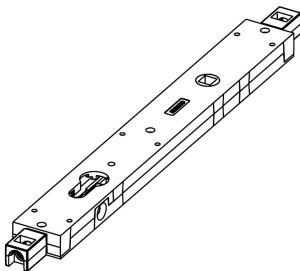

Double lock cylinders

Lock cylinder Key-Knob Schlage

Contents

- 1 x cylinder, 3 x 5-pin key, 1 x 20mm long cylinder screw*
- 1 x Rehanding instruction*

54mm (31.5-22.5)

TPL-019-L-US15	Left hand	satin nickel
TPL-019-L-MB		matt black
TPL-019-R-US15	Right hand	satin nickel
TPL-019-R-MB		matt black

67mm (36.5-30.5)

TPL-020-L-US15	Left hand	satin nickel
TPL-020-L-MB		matt black
TPL-020-R-US15	Right hand	satin nickel
TPL-020-R-MB		matt black

Lock bodies

Lock body

Contents

- 1 x lock body*

Non-keyed

TPL-004	single short
---------	--------------

Keyed

TPL-025	single long
TPL-003	double long

Transmission rod and cover sets

Transmission rod set wood panels, quadrex

Contents

1 x lock body cover, 2 x top & bottom covers same length,
 2 x transmission rods with bolt attached (one short, one long),
 4 x pop rivets, 1 x drill jig, 1 x quadrex screw pack