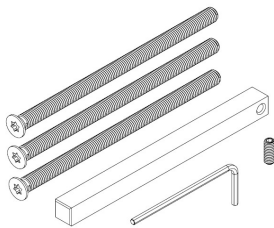

Non-keyed Long

TPL-056-01-NI	nickel plated
TPL-056-01-LM	black matt powdercoat
TPL-056-01-WM	white matt powdercoat

Zinc diecast handles

Double handle keyed, H02 Long

Contents

- 1 x handle set
- 2 x mounting screw sets (45 & 60mm)
- 2 x spindles (43 & 56mm)
- 2 x M4 spindle grub screw, 1 x 2mm Allen key

Contents

- 1 x 100mm spindle, 3 x 100mm mounting screws
- 1 x M4 spindle grub screw, 1 x 2mm Allen key

For non standard panels, cut spindle and screws to fit

TPL-058-100-S	Stainless steel
TPL-058-100-OL	PVD black

Double lock cylinders

Lock cylinder Key-Knob Schlage

Contents

- 1 x cylinder, 3 x 5-pin key, 1 x 20mm long cylinder screw*
- 1 x Rehanding instruction*

54mm (31.5-22.5)

TPL-019-L-US15	Left hand	satin nickel
TPL-019-L-MB		matt black
TPL-019-R-US15	Right hand	satin nickel
TPL-019-R-MB		matt black

Keyed

TPL-025	single long
TPL-003	double long

Transmission rod and cover sets

Transmission rod set wood panels, quadrex

Contents

1 x lock body cover, 2 x top & bottom covers same length,
 2 x transmission rods with bolt attached (one short, one long),
 4 x pop rivets, 1 x drill jig, 1 x quadrex screw pack